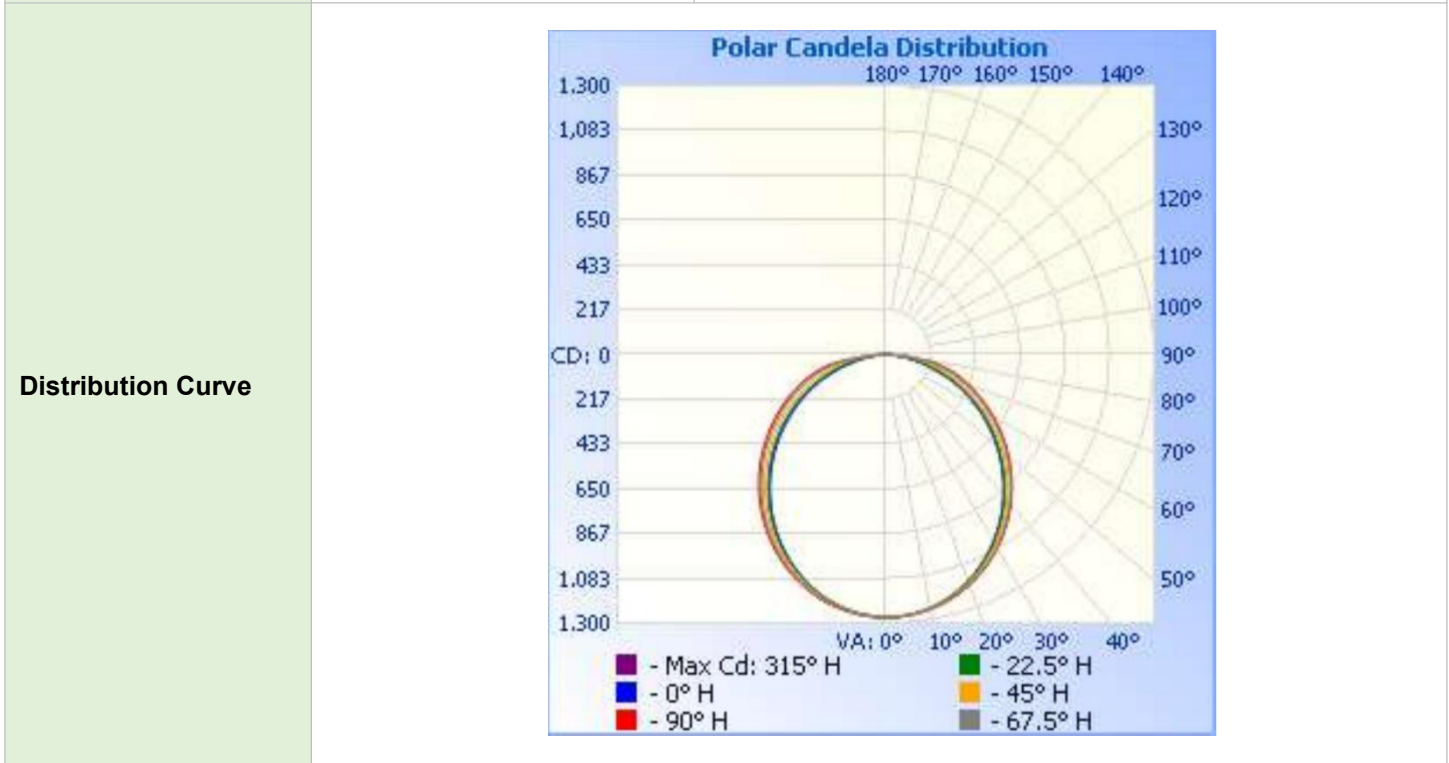

Project:	
Date:	
Note:	

	Frequency of LED current	≥120Hz
	Flicker	NO Flicker
	Electrostatic Discharge 【ESD】	4KV Contact discharge / 8KV Air discharge
	Surge Protection	2KV
	Dimming	1-10V
	Sensor	Optional
	Emergency Power	Optional
	Ingress Protection 【IP】	IP20
	Noise	N/A
Operation and information	Start time	≤1 S
	Operating Temp.	-4°F+113°F
	Storage Temp.	-22°F+149°F
	Application position	Adjustable Power
	Housing/Case 【color,material】	White / Steel
	Optical -Lens 【material】	Frosted PC Cover
	Mounting / Installation	Recessed Mount / Surface Mount with Kits
Dimensions	Environment	Indoor / Suitable for damp location
	Product Size 【LWH】	23.74" x 23.74" x 1.81"
	Gross Weight	14.82lbs