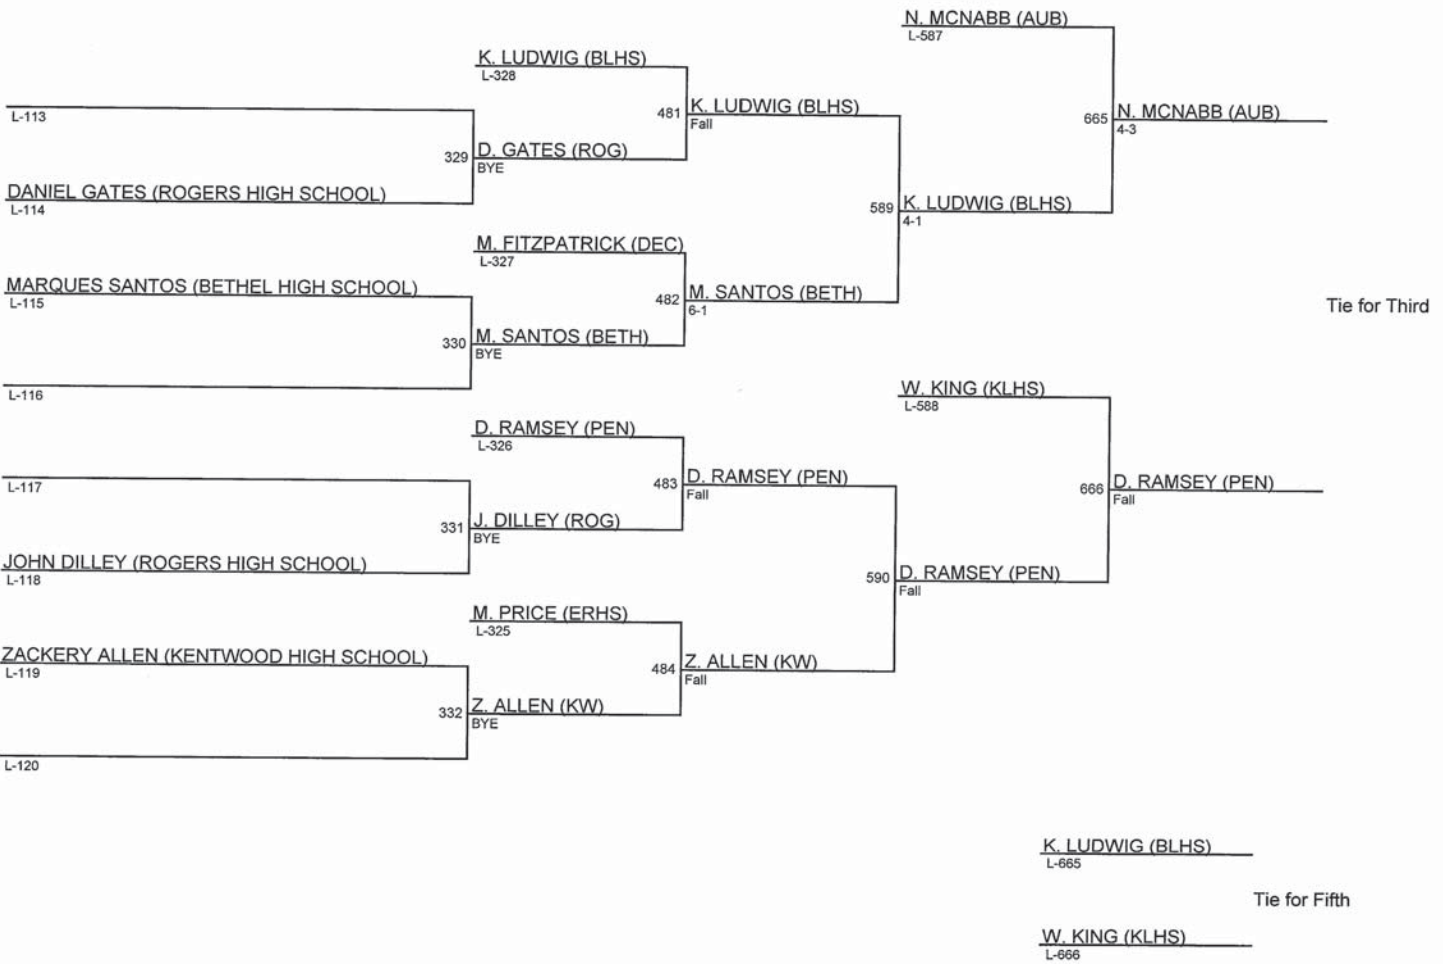

SPSL JV GREELEY / 152A (consolation)