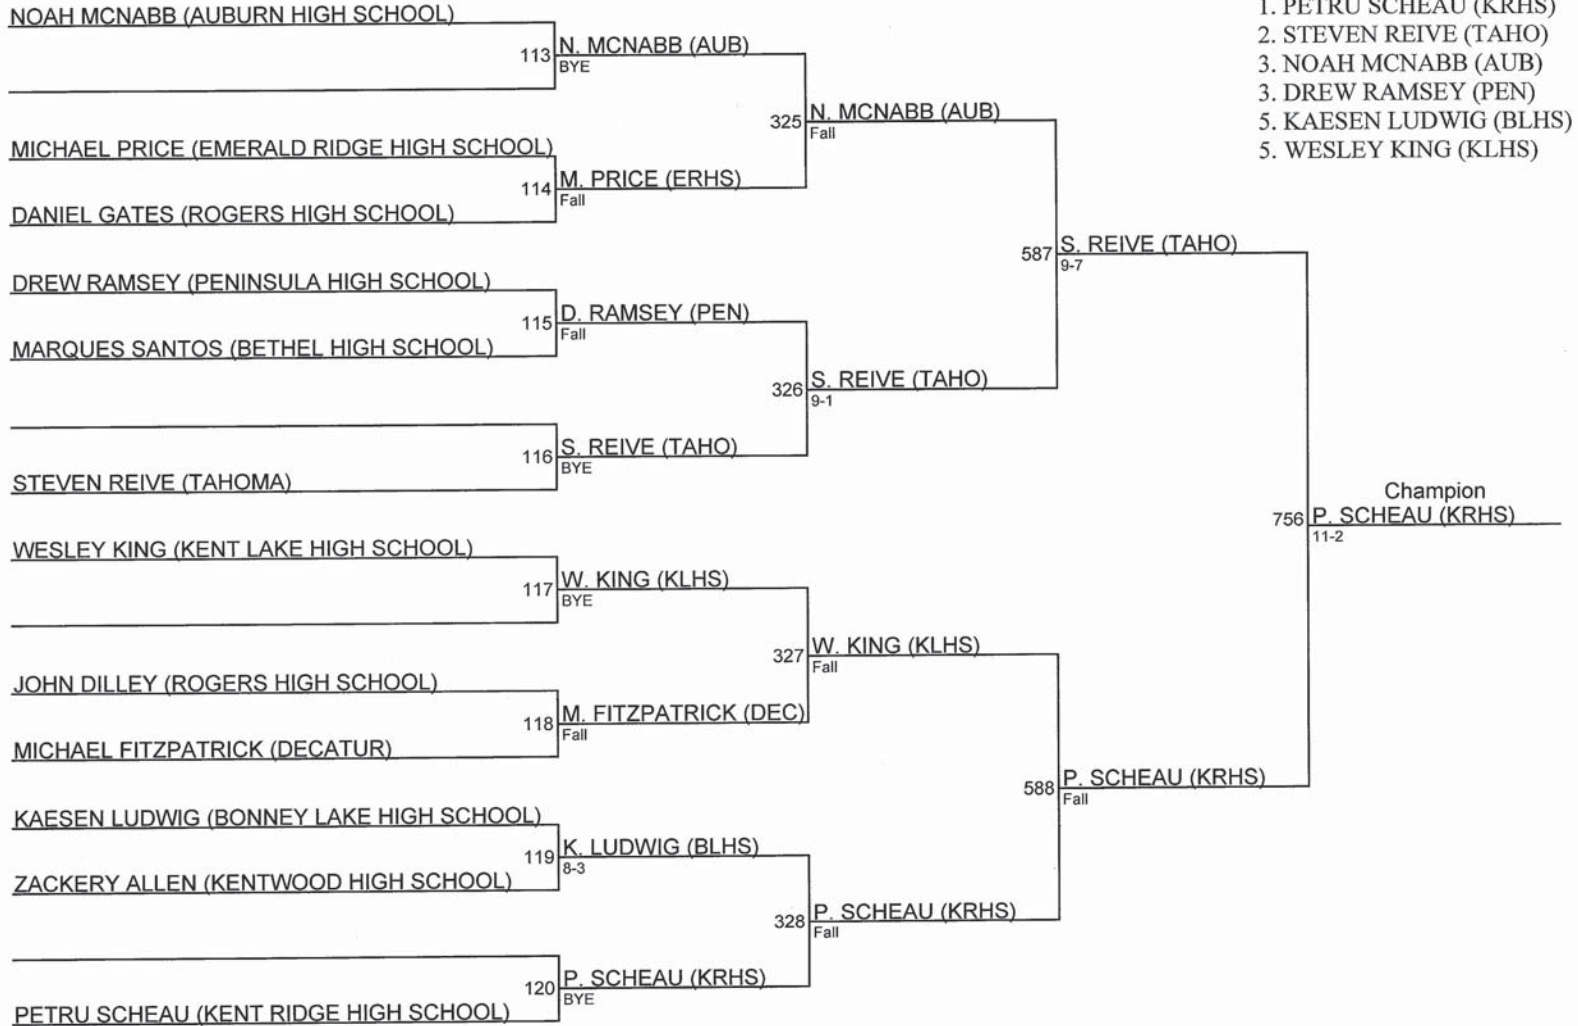

SPSL JV GREELEY / 152A

1. PETRU SCHEAU (KRHS)
2. STEVEN REIVE (TAHO)
3. NOAH MCNABB (AUB)
3. DREW RAMSEY (PEN)
5. KAESSEN LUDWIG (BLHS)
5. WESLEY KING (KLHS)