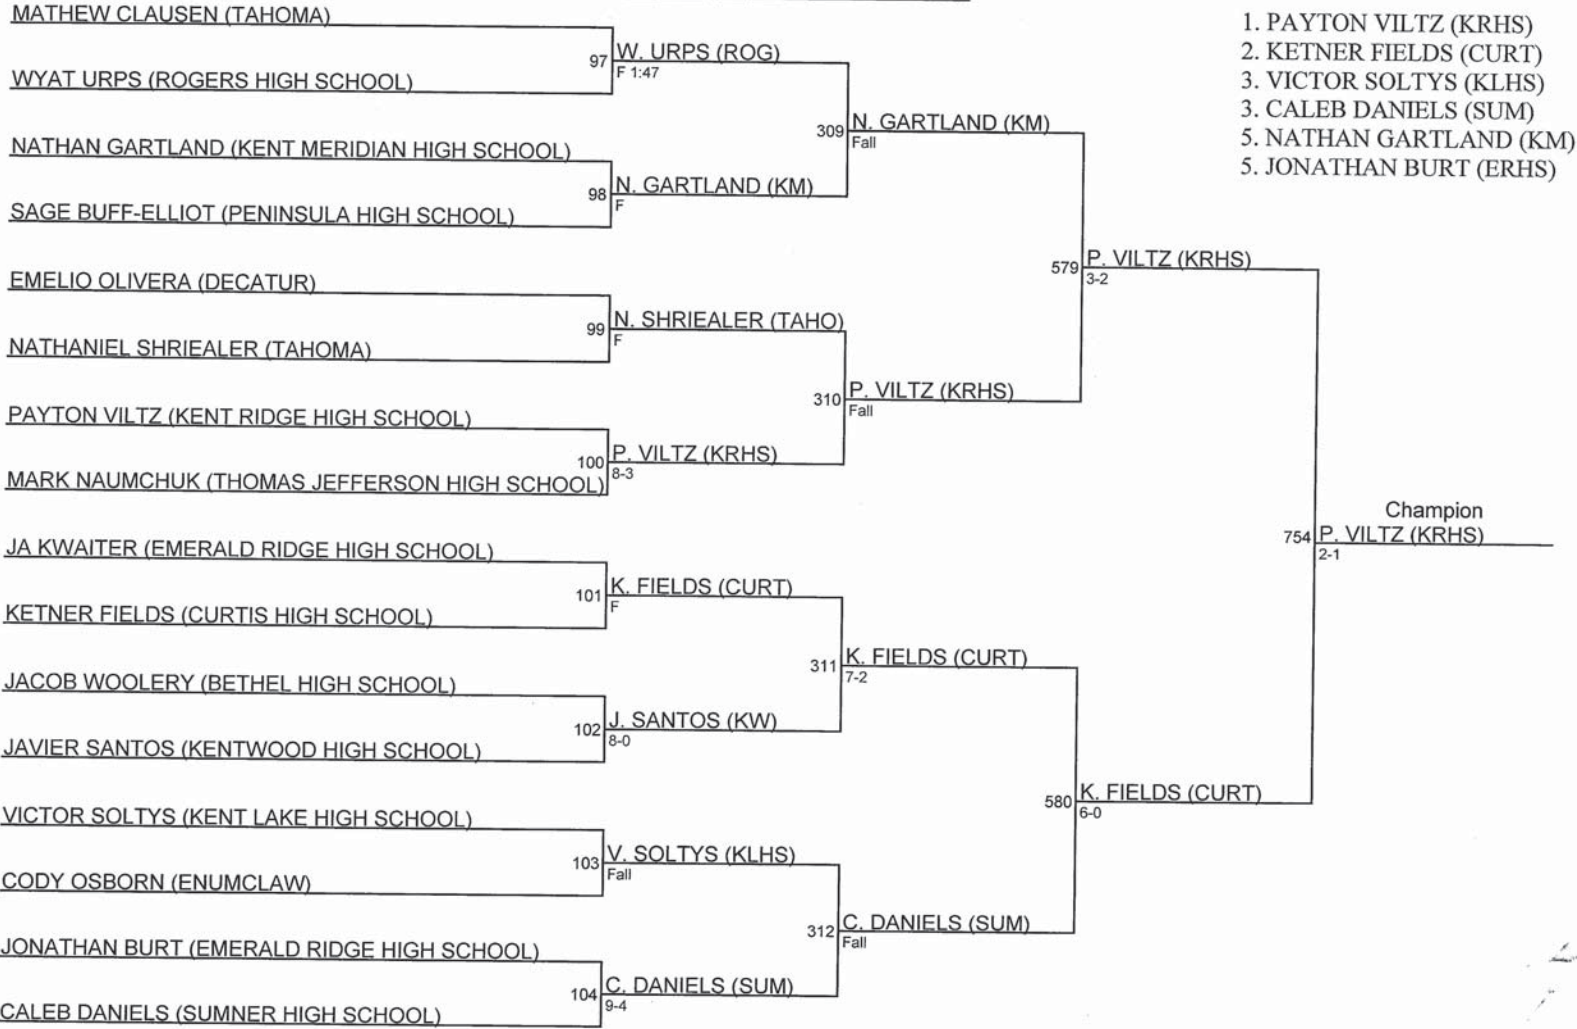

**SPSL JV GREELEY / 138A (consolation)**

Tie for Third

Tie for Fifth

**SPSL JV GREELEY / 138**

**SPSL JV GREELEY / 138 (consolation)**

**SPSL JV GREELEY / 145A**

**SPSL JV GREELEY / 145A (consolation)**

**SPSL JV GREELEY / 145**