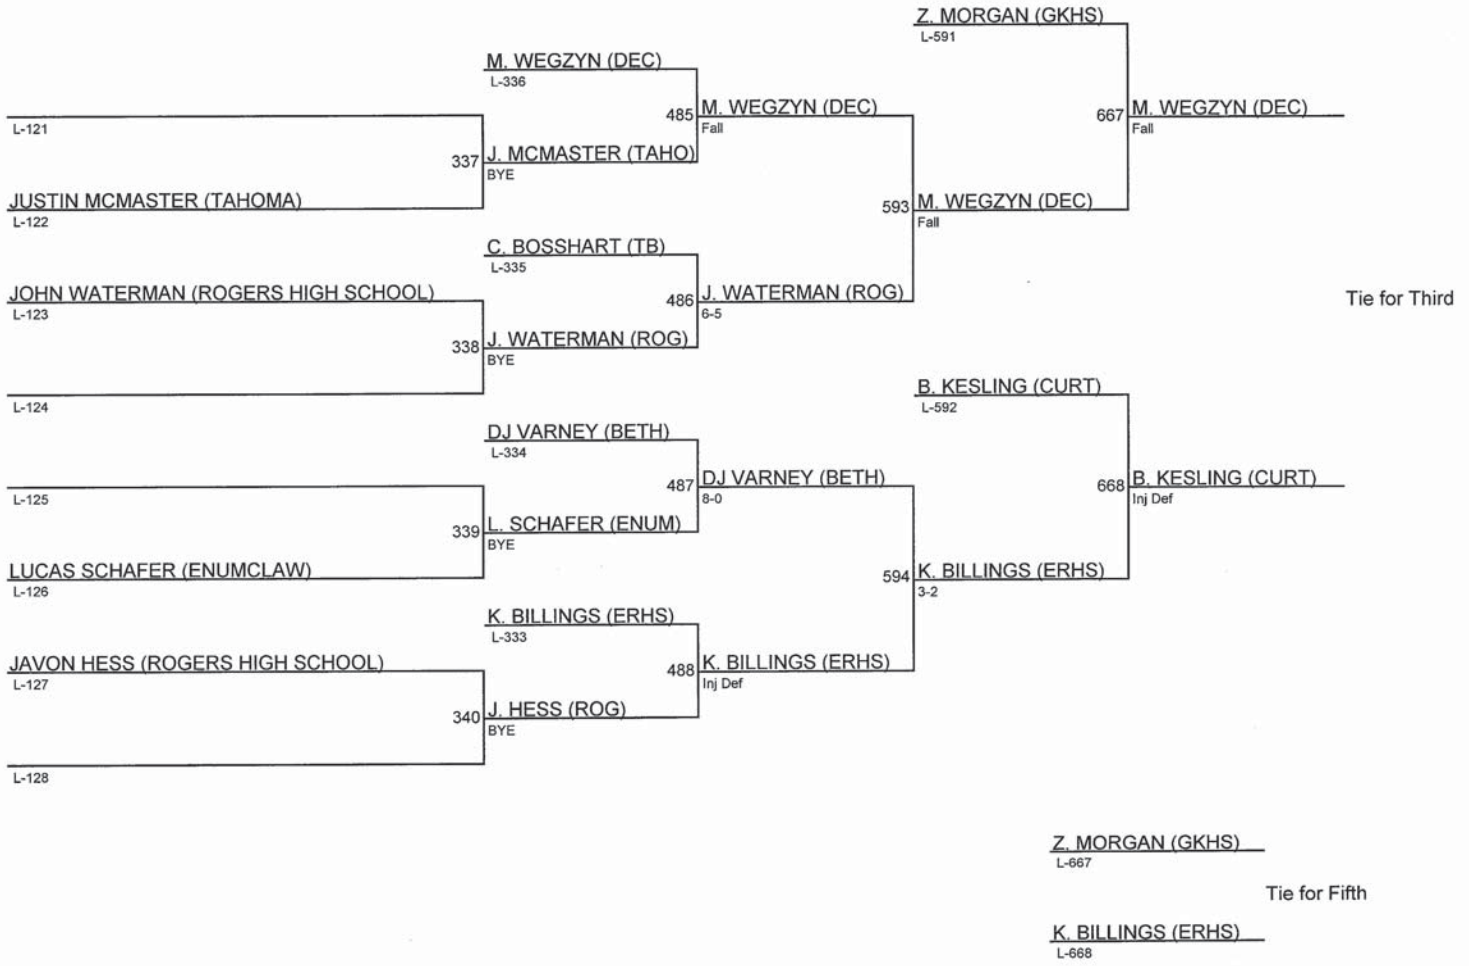

SPSL JV GREELEY / 152 (consolation)