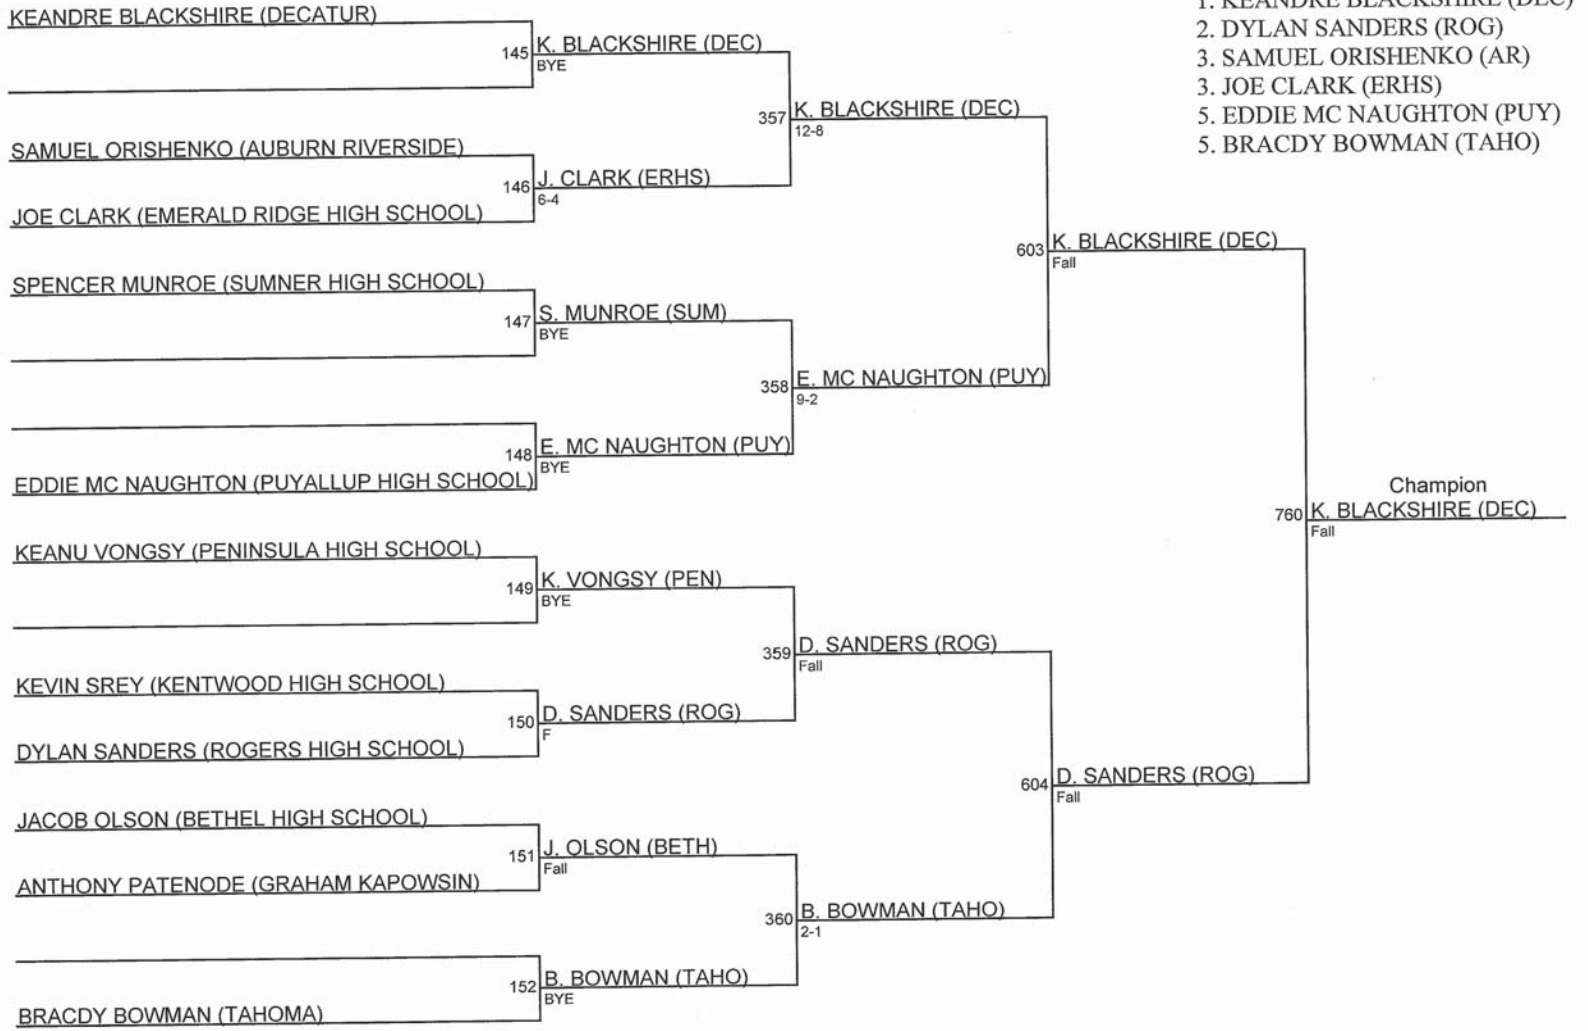

### SPSL JV GREELEY / 160A (consolation)

**SPSL JV GREELEY / 160**

**SPSL JV GREELEY / 160 (consolation)**

Tie for Third

K. DUTTON (PEN)  
L-671

Tie for Fifth

J. BRUMBAUGH (SUM)  
L-672

**SPSL JV GREELEY / 170B**