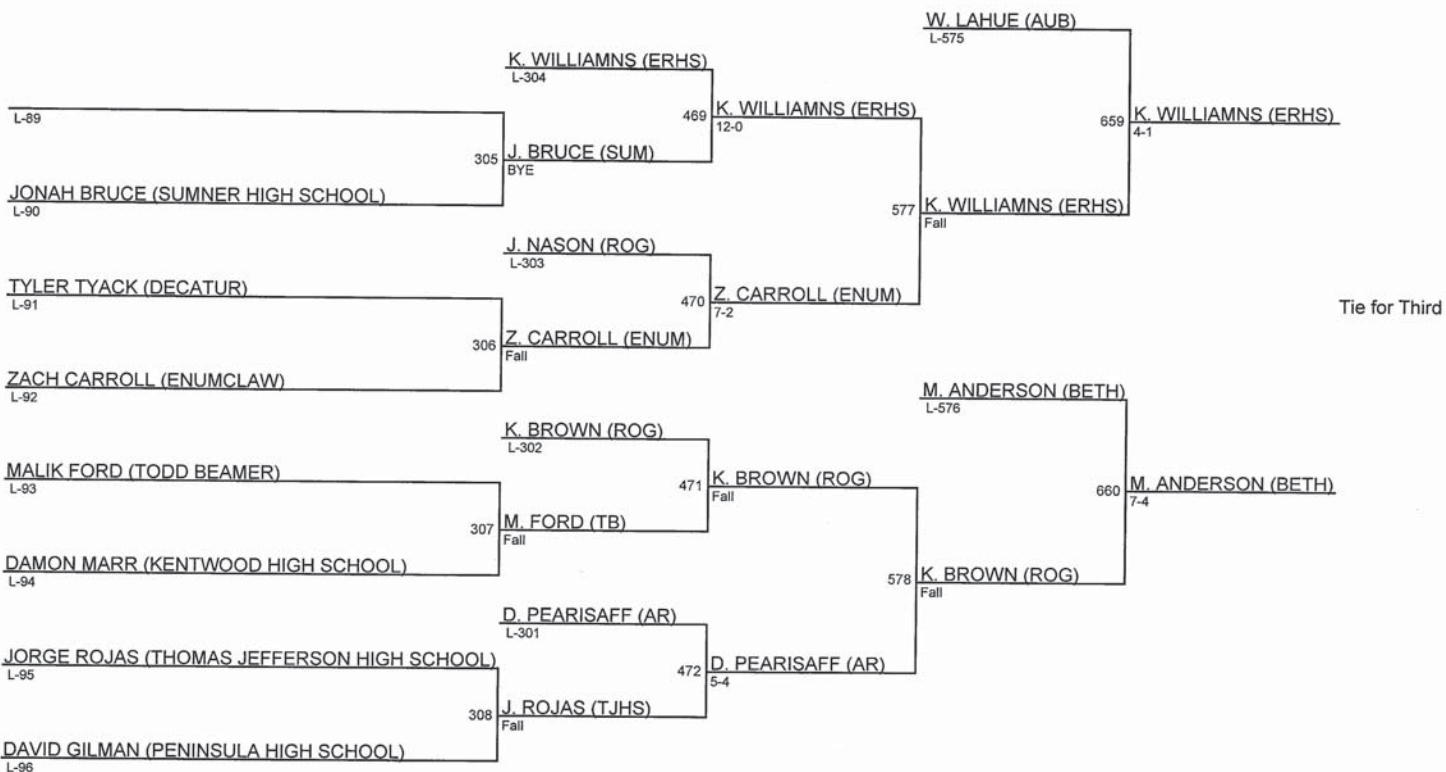

**SPSL JV GREELEY / 138A (consolation)**

Tie for Third

Tie for Fifth

**SPSL JV GREELEY / 138**

**SPSL JV GREELEY / 138 (consolation)**

**SPSL JV GREELEY / 145A**

**SPSL JV GREELEY / 145A (consolation)**

**SPSL JV GREELEY / 145**