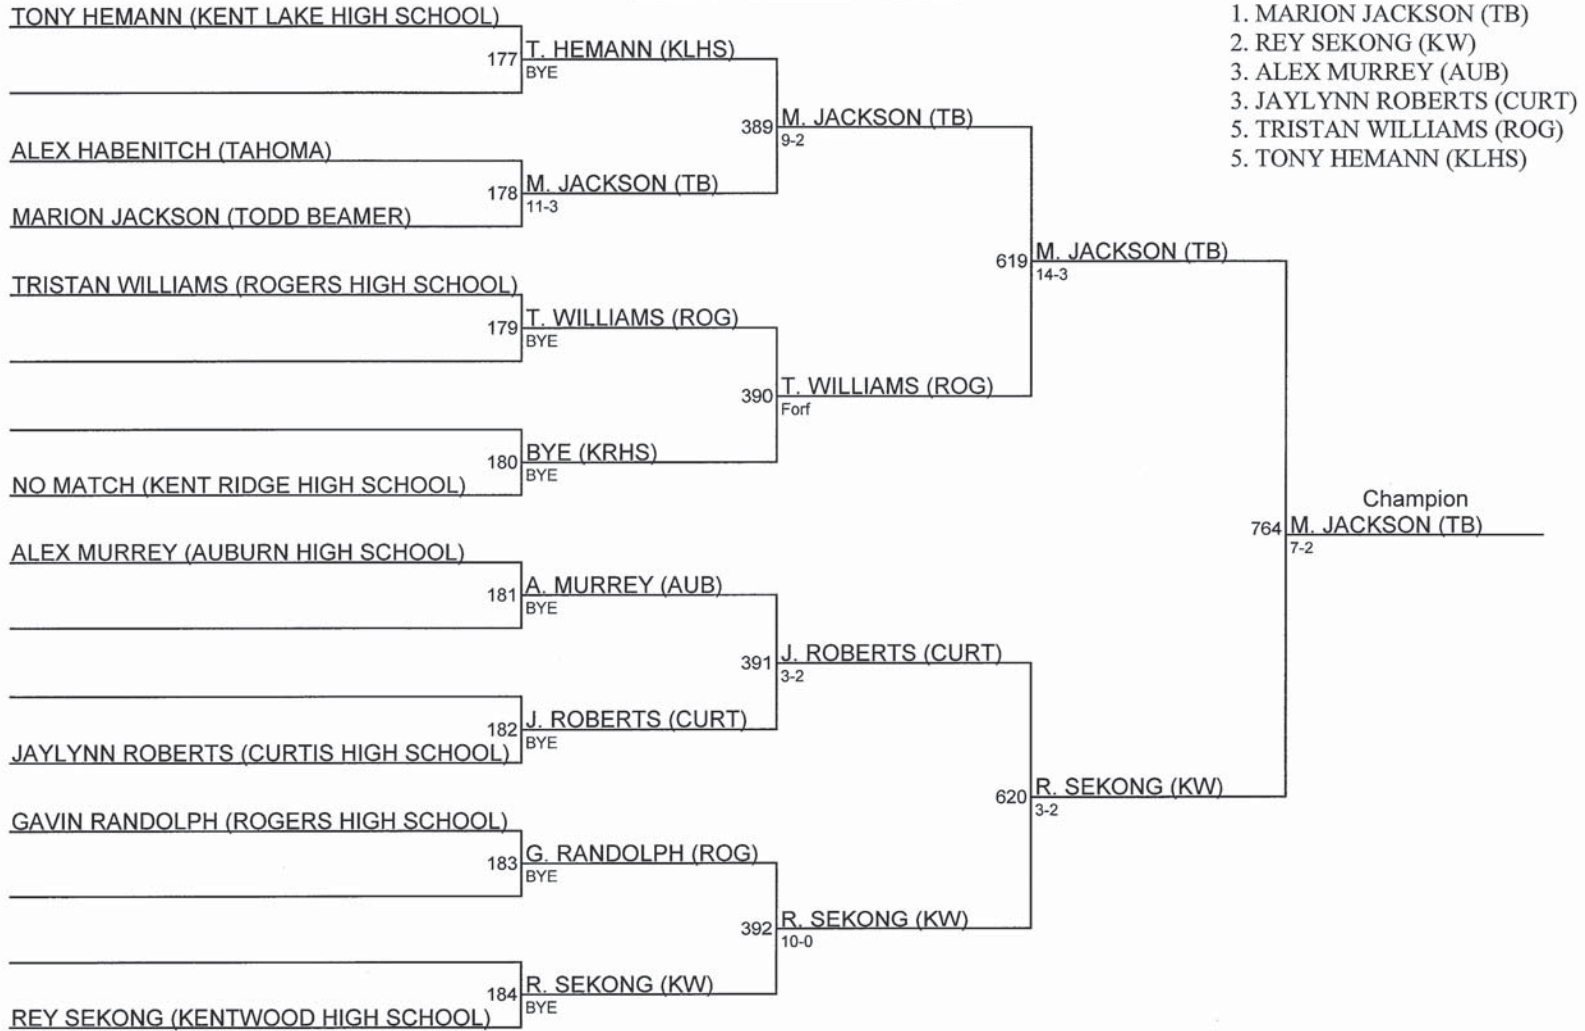

**SPSL JV GREELEY / 170 (consolation)**

**SPSL JV GREELEY / 182A**

**SPSL JV GREELEY / 182A (consolation)**

Tie for Third

Tie for Fifth

**SPSL JV GREELEY / 182**

**SPSL JV GREELY / 220A (consolation)**

**SPSL JV GREELY / 220A**