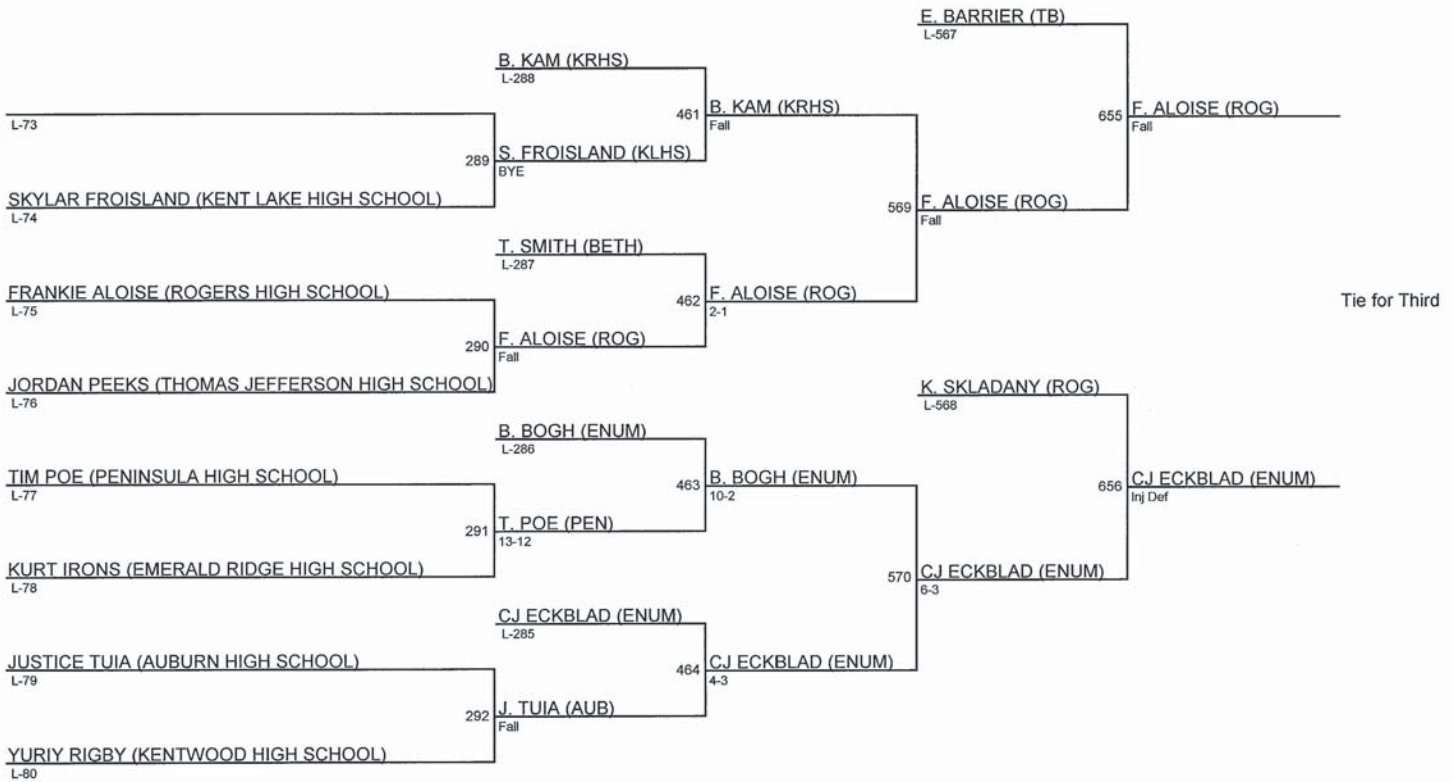

SPSL JV GREELEY / 132 (consolation)