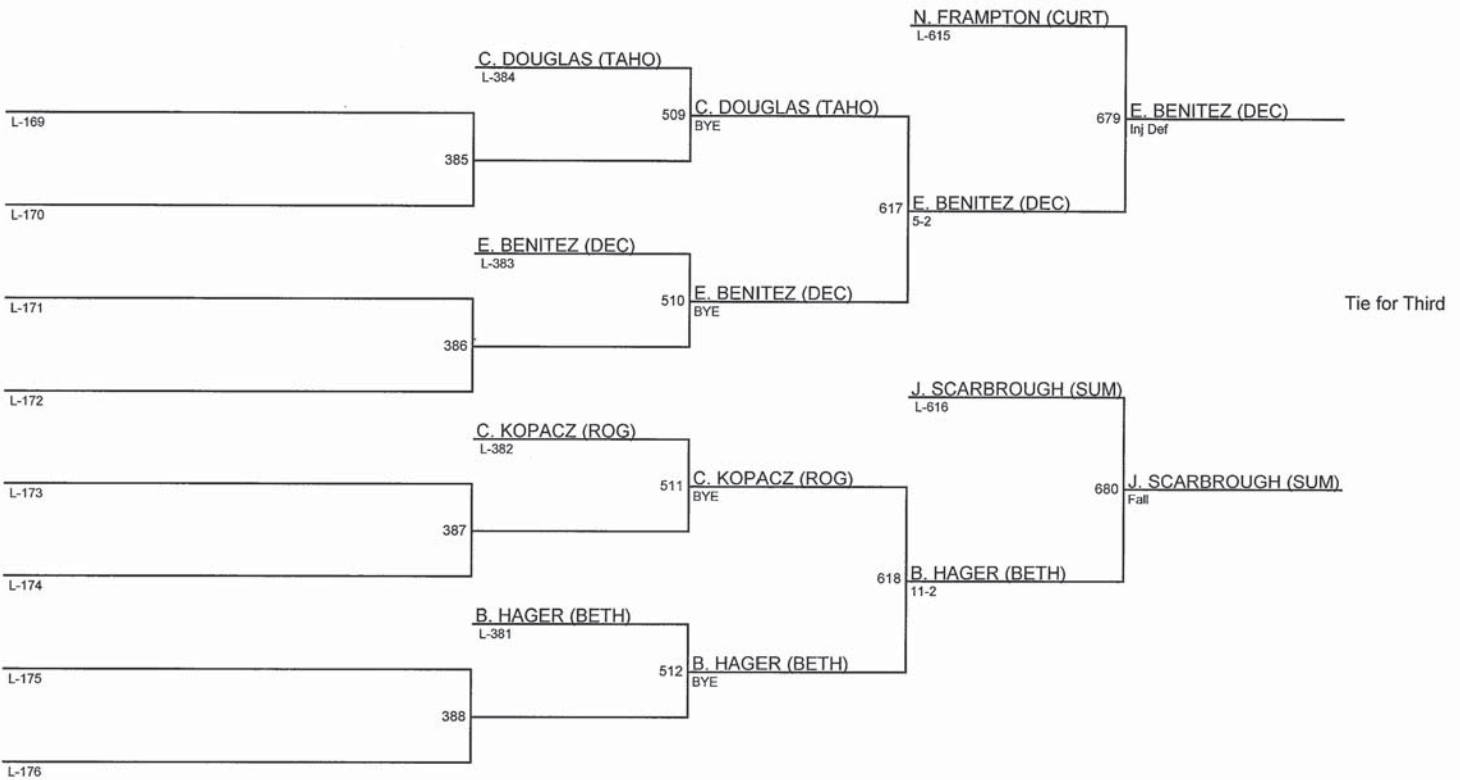

SPSL JV GREELEY / 182A (consolation)

Tie for Third

Tie for Fifth