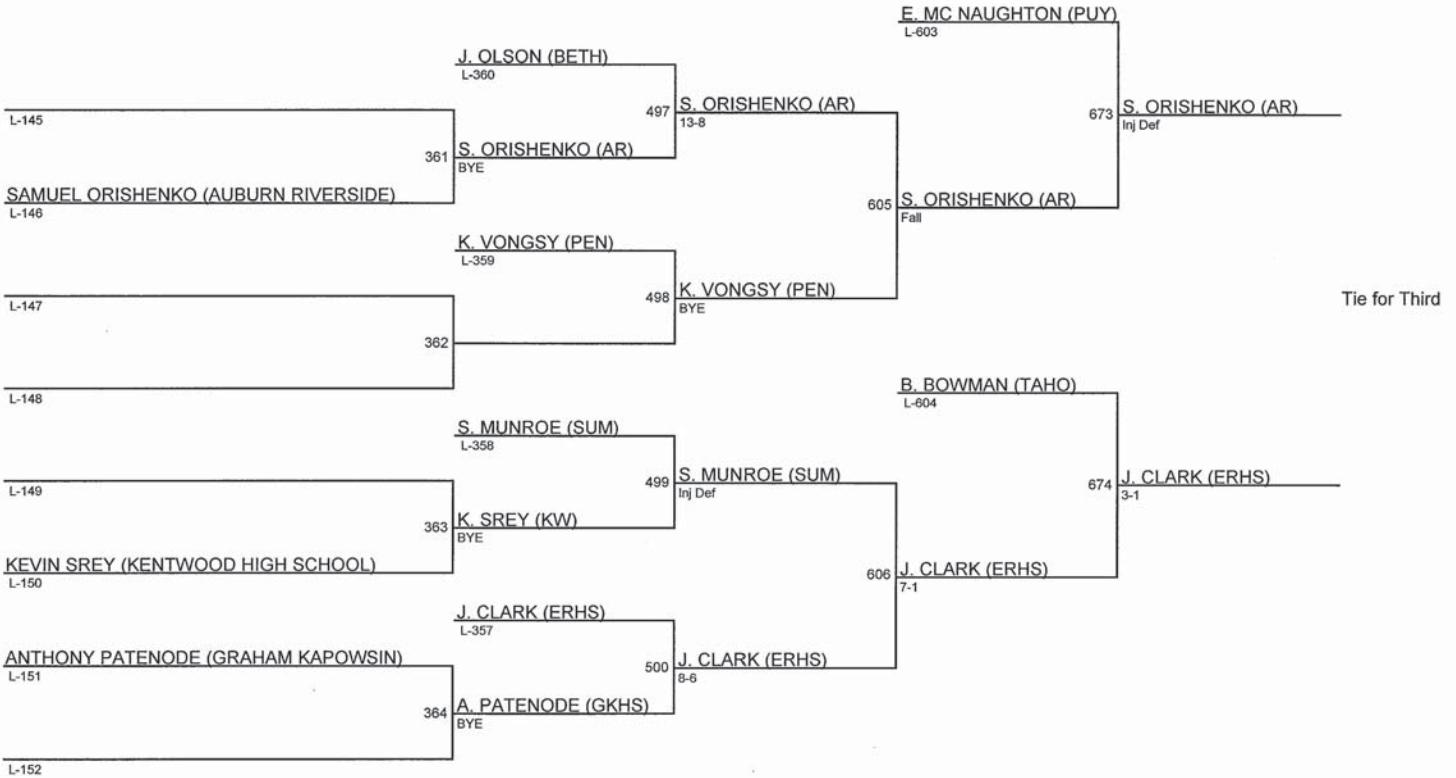

SPSL JV GREELEY / 170B (consolation)

E. MC NAUGHTON (PUY)
L-673

Tie for Fifth

B. BOWMAN (TAHO)
L-674