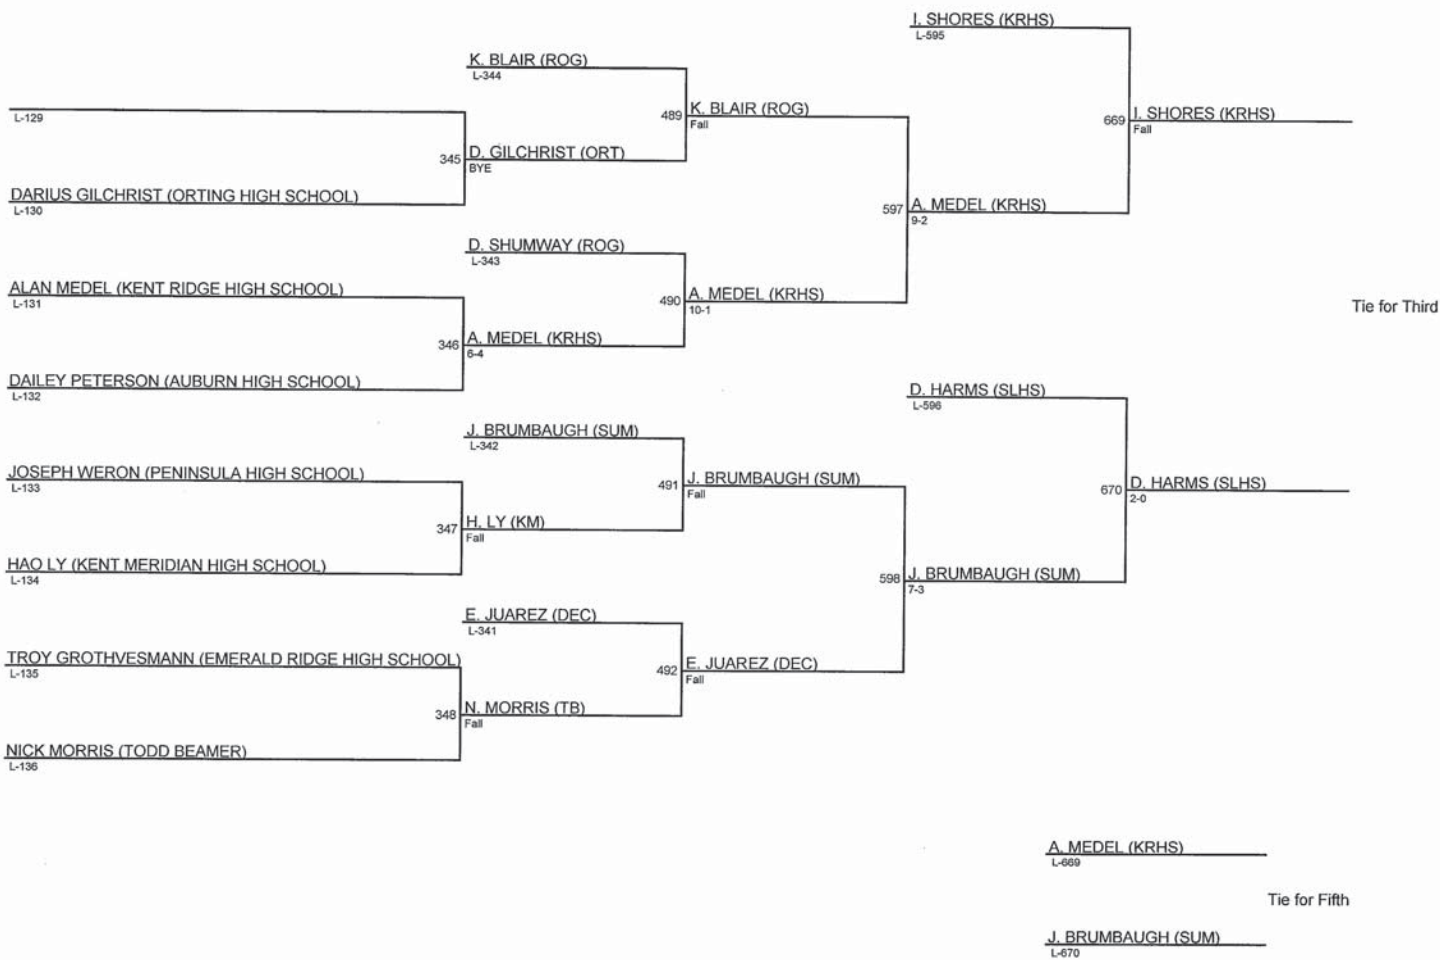

SPSL JV GREELEY / 160A (consolation)