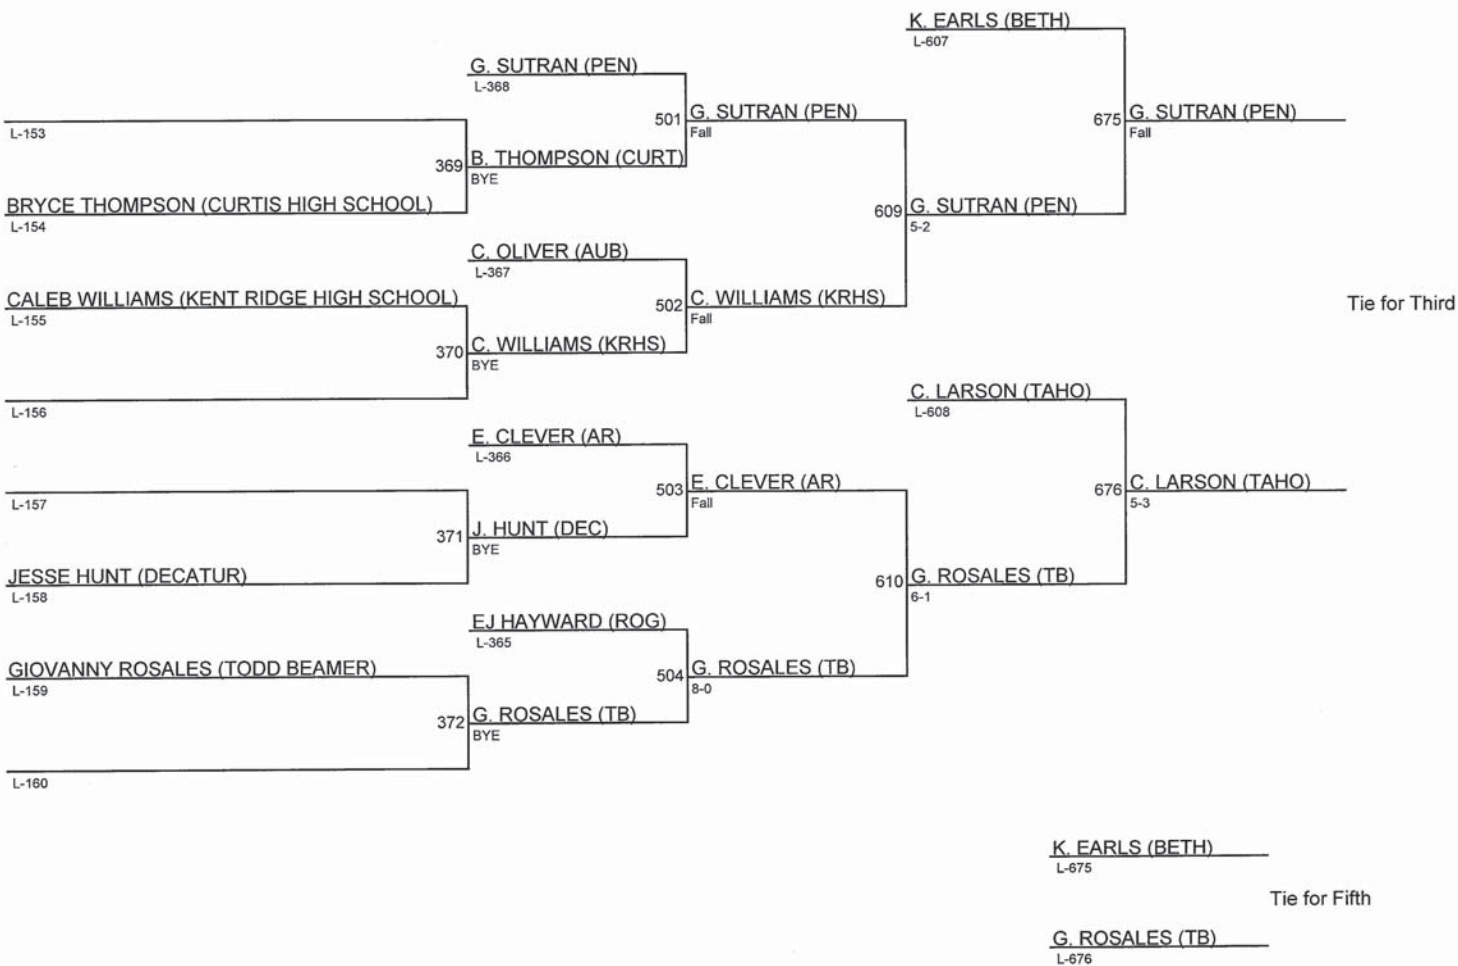

SPSL JV GREELEY / 170A (consolation)