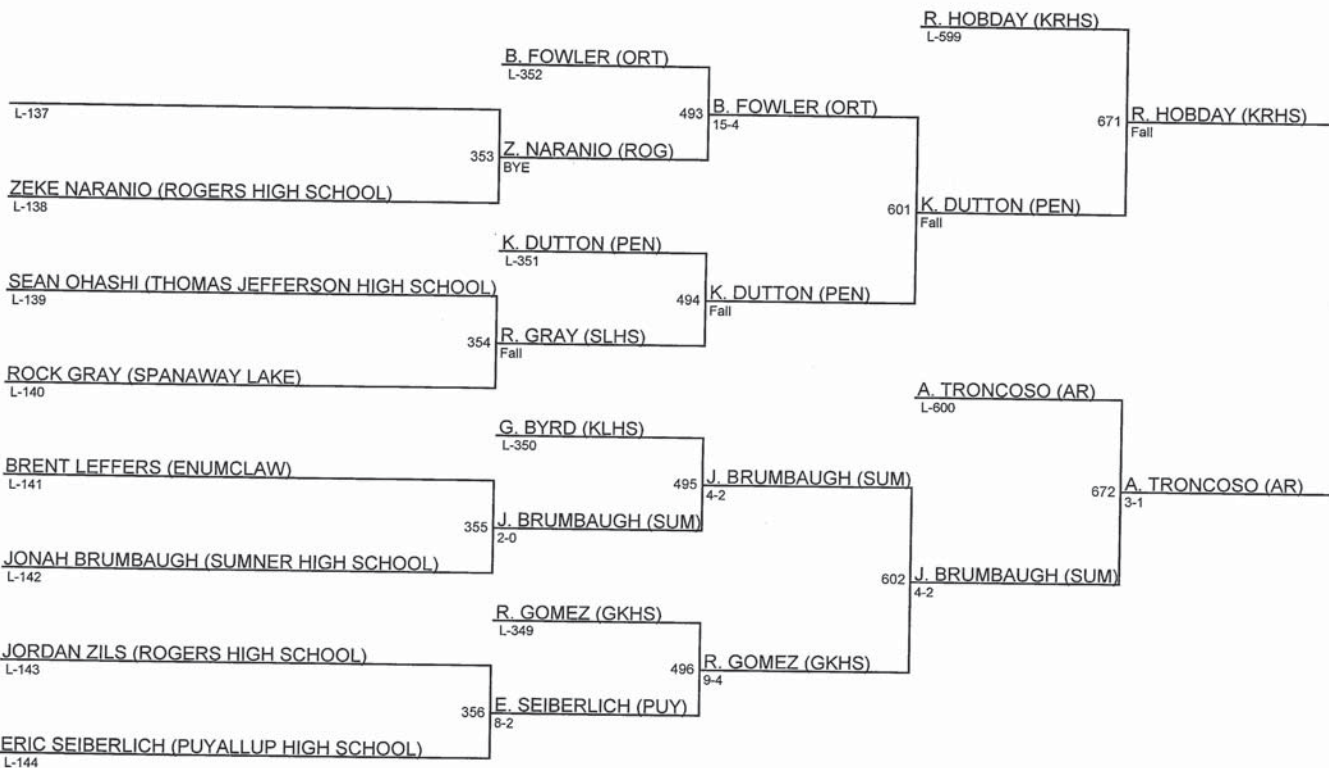

SPSL JV GREELEY / 160 (consolation)

Tie for Third

K. DUTTON (PEN)
L-671

Tie for Fifth

J. BRUMBAUGH (SUM)
L-672