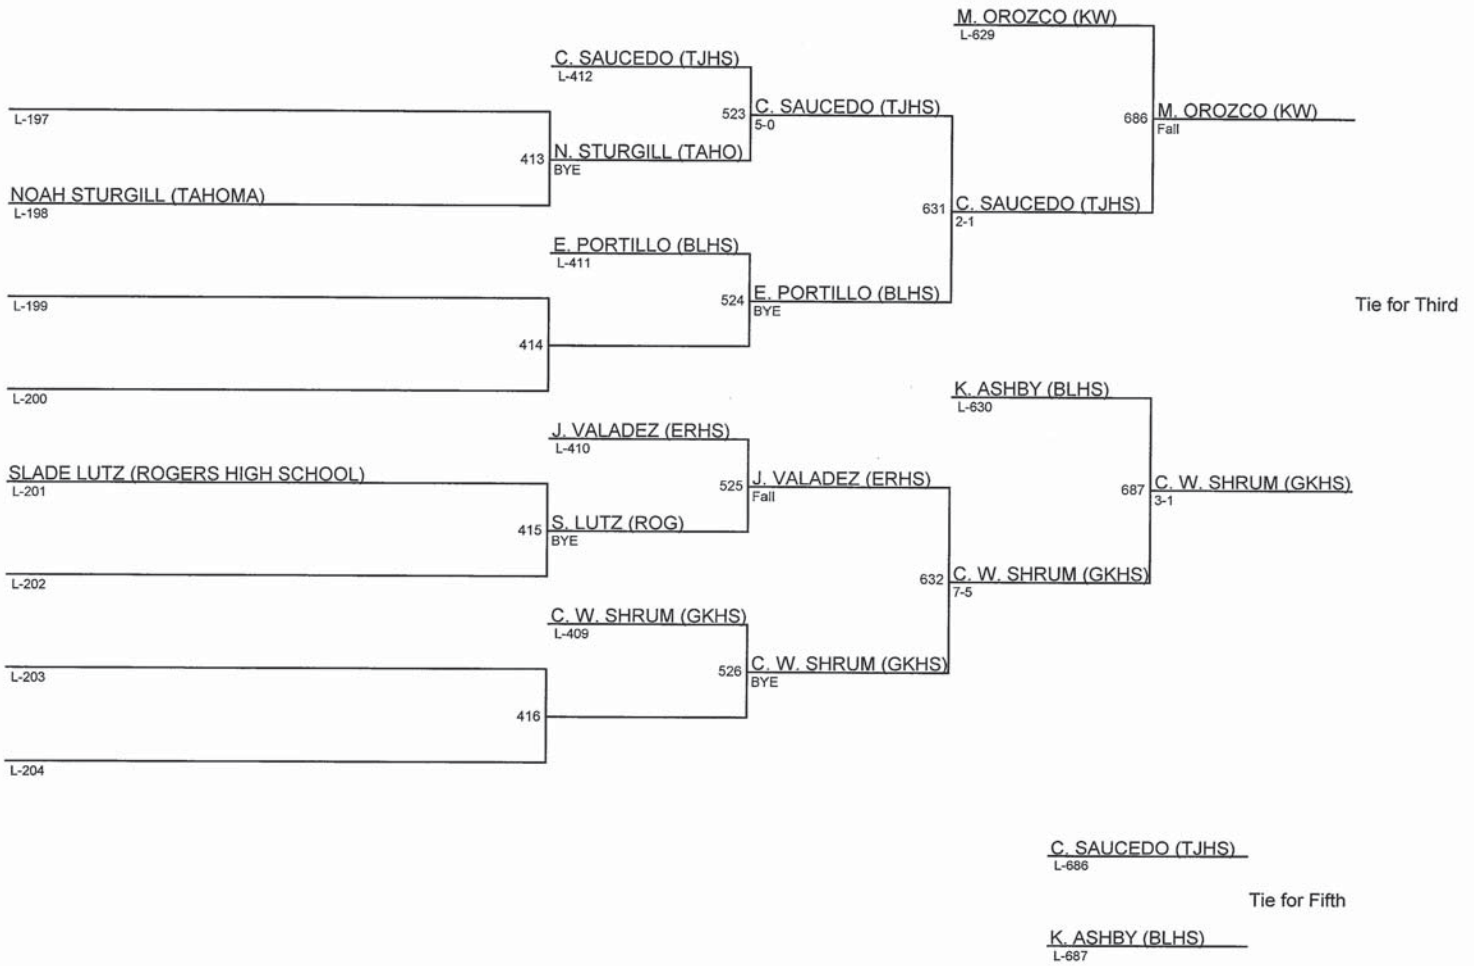

SPSL JV GREELEY / 220 (consolation)