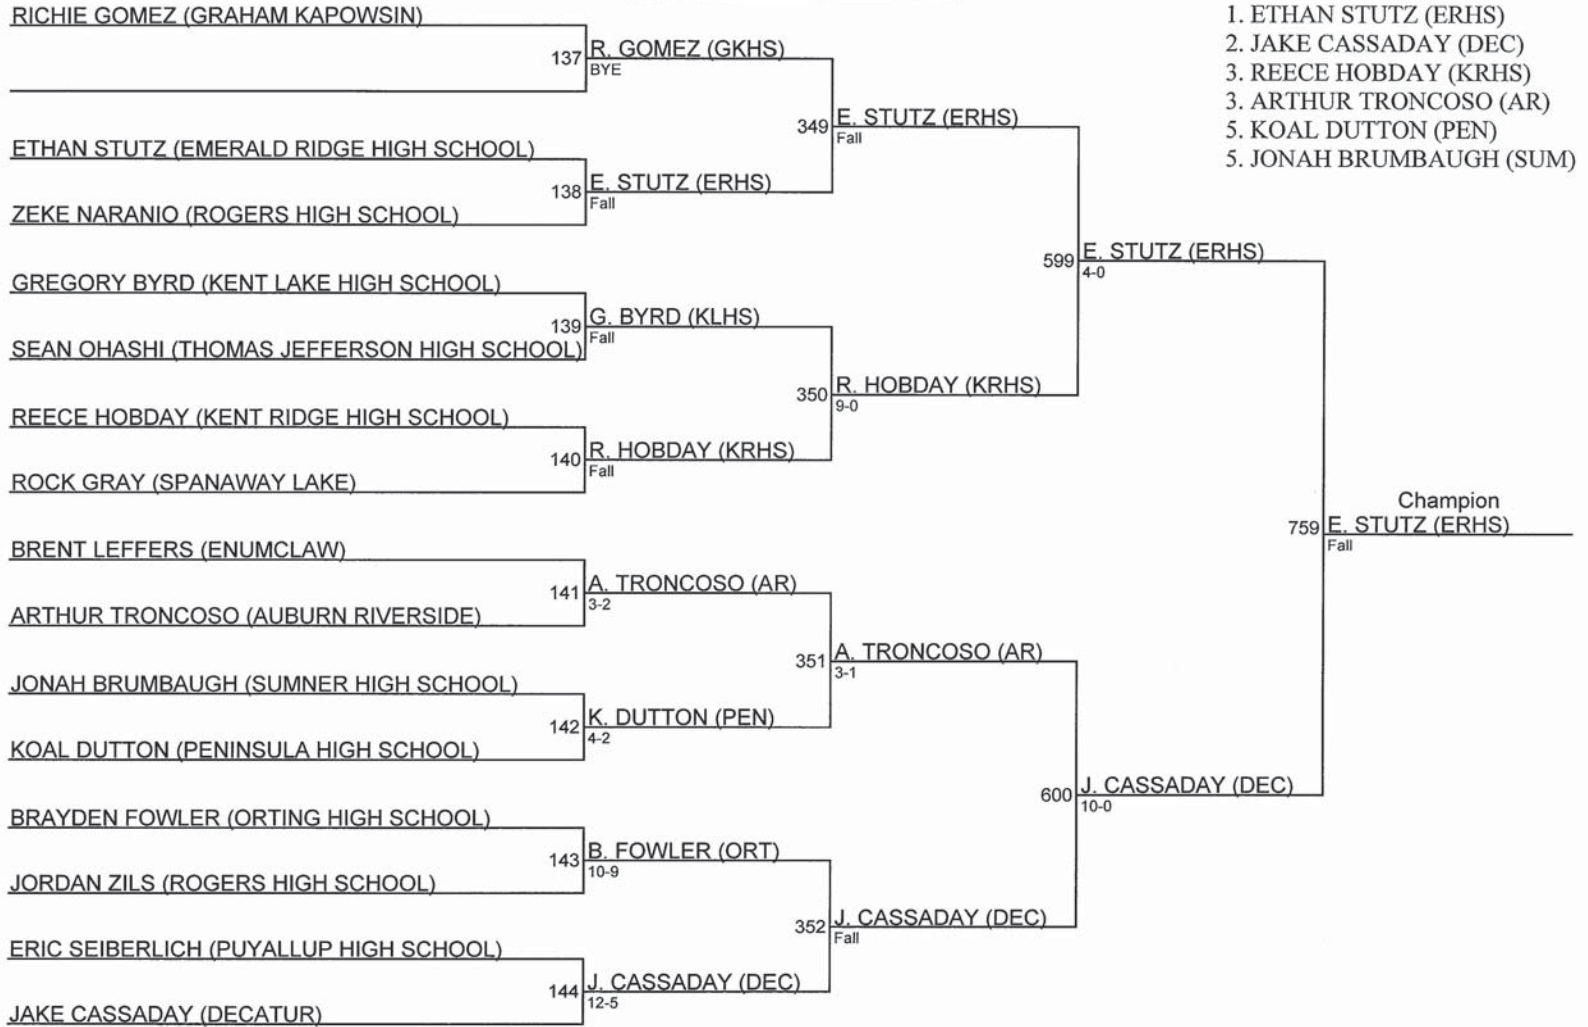

SPSL JV GREELEY / 160