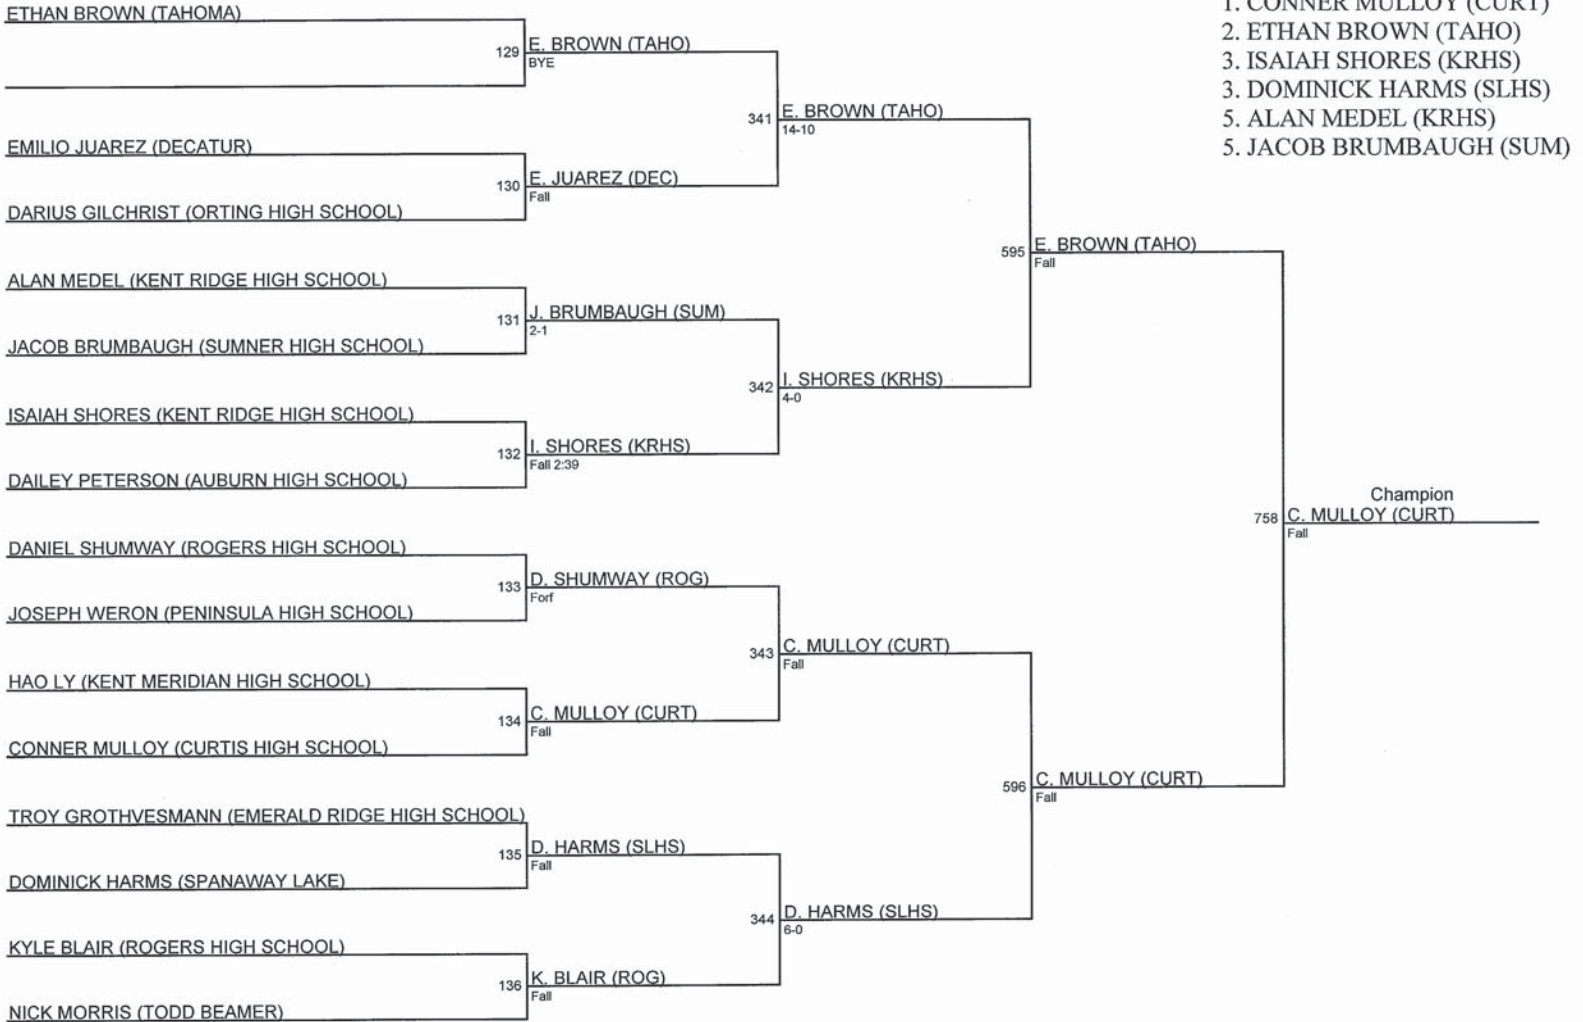

SPSL JV GREELEY / 160A