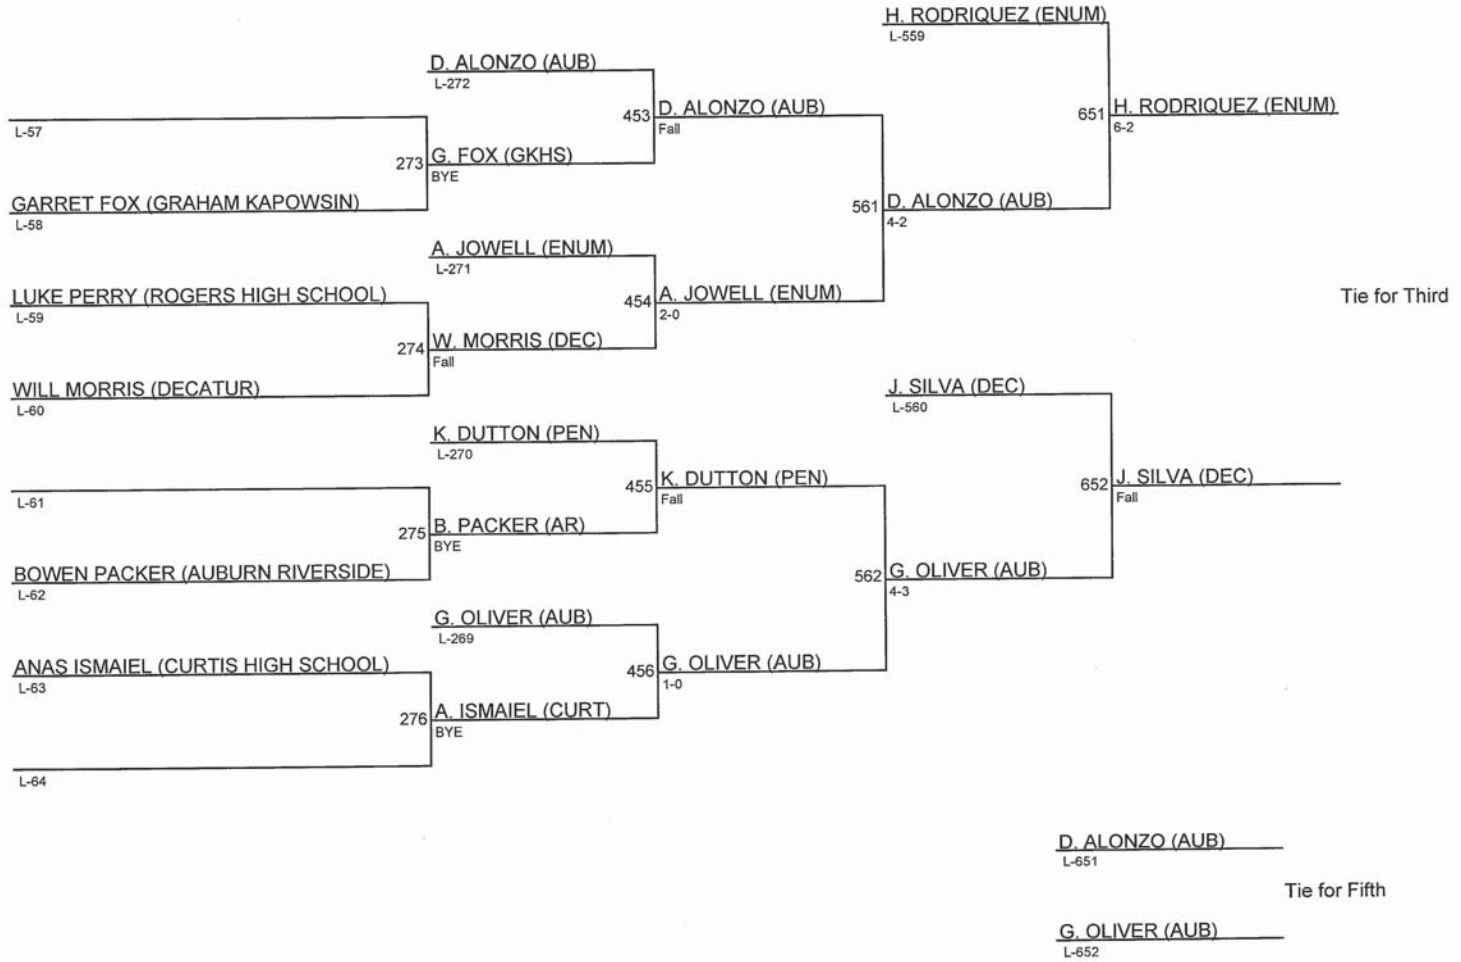

SPSL JV GREELEY / 126 (consolation)