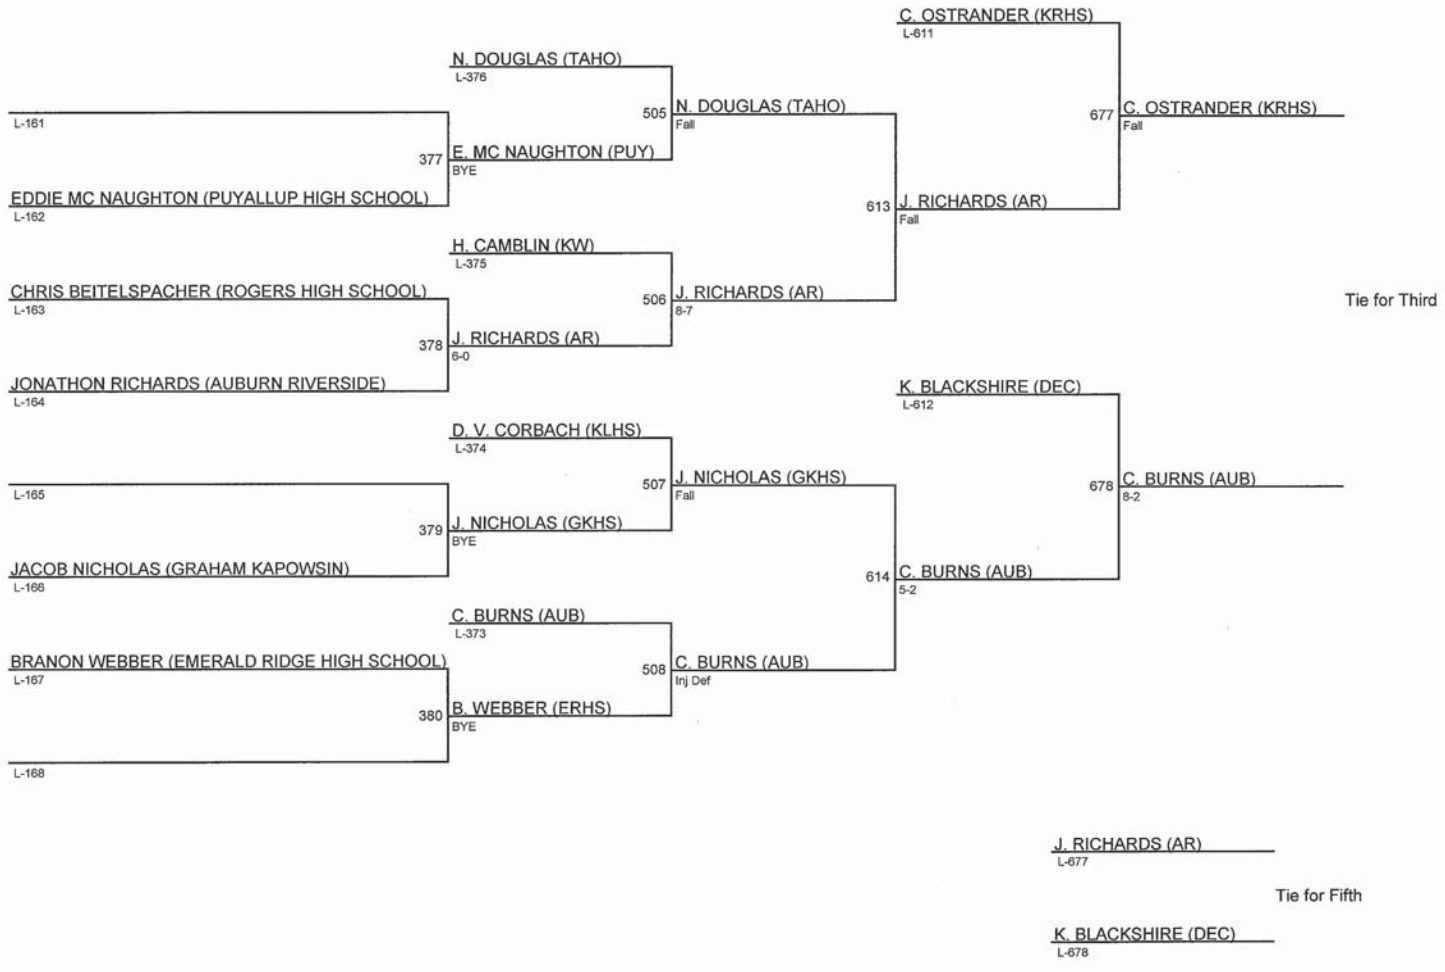

SPSL JV GREELEY / 170 (consolation)