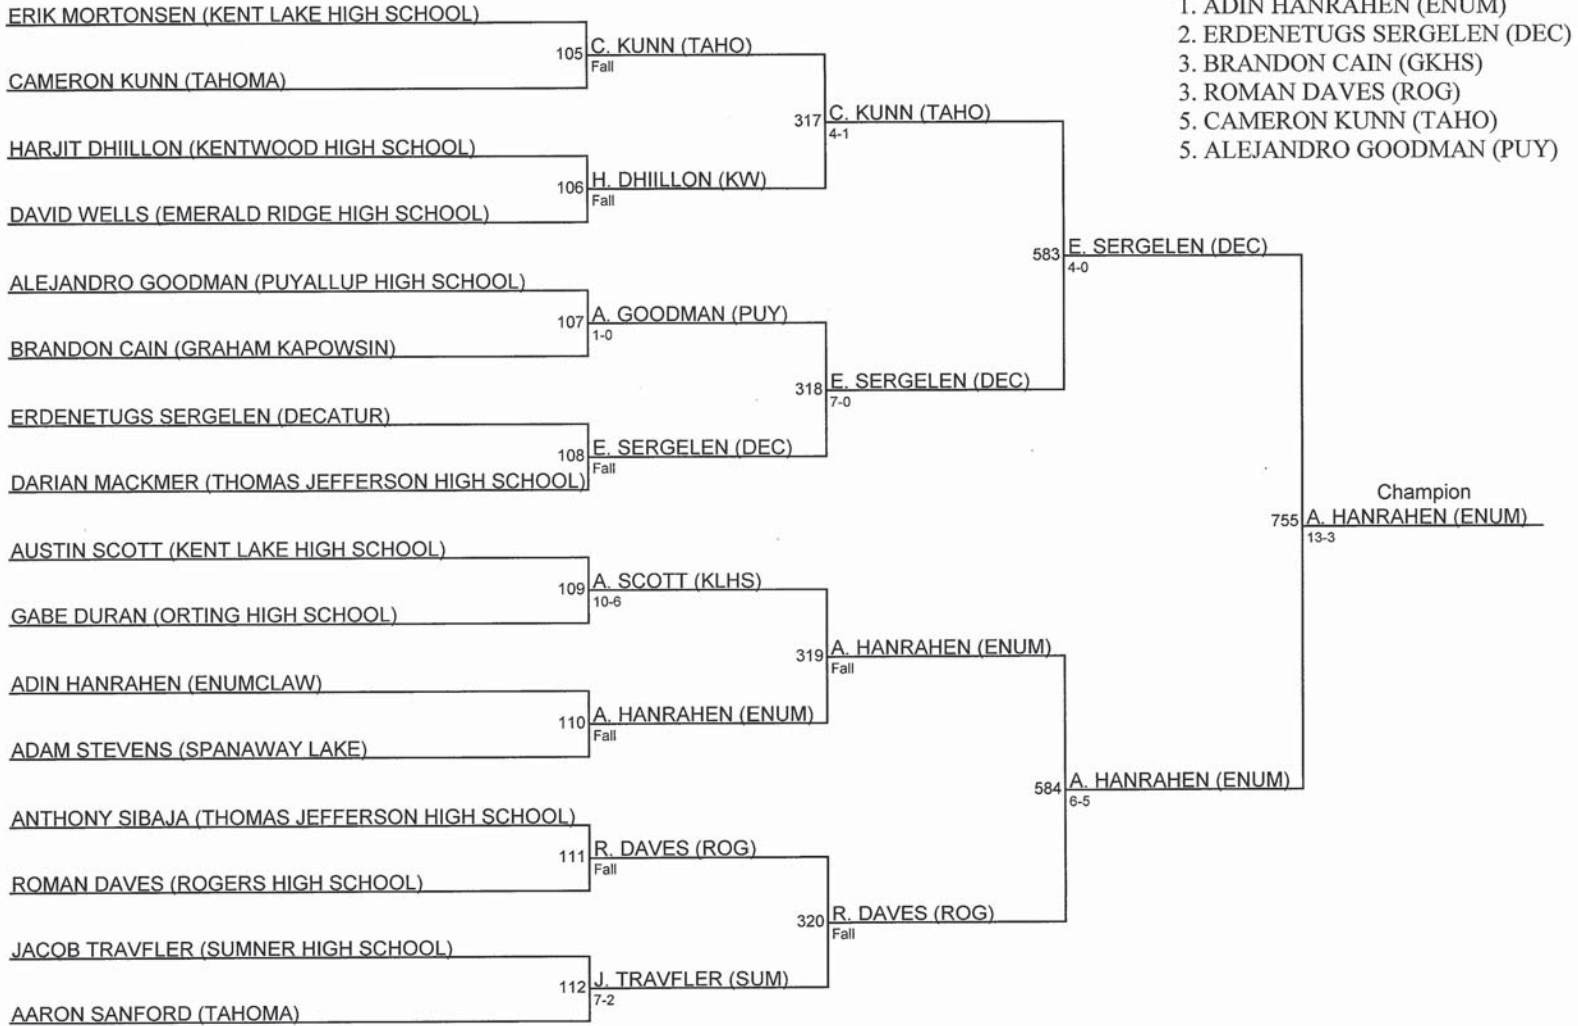

**SPSL JV GREELEY / 138A (consolation)**

Tie for Third

Tie for Fifth

**SPSL JV GREELEY / 138**

**SPSL JV GREELEY / 138 (consolation)**

**SPSL JV GREELEY / 145A**

**SPSL JV GREELEY / 145A (consolation)**

**SPSL JV GREELEY / 145**