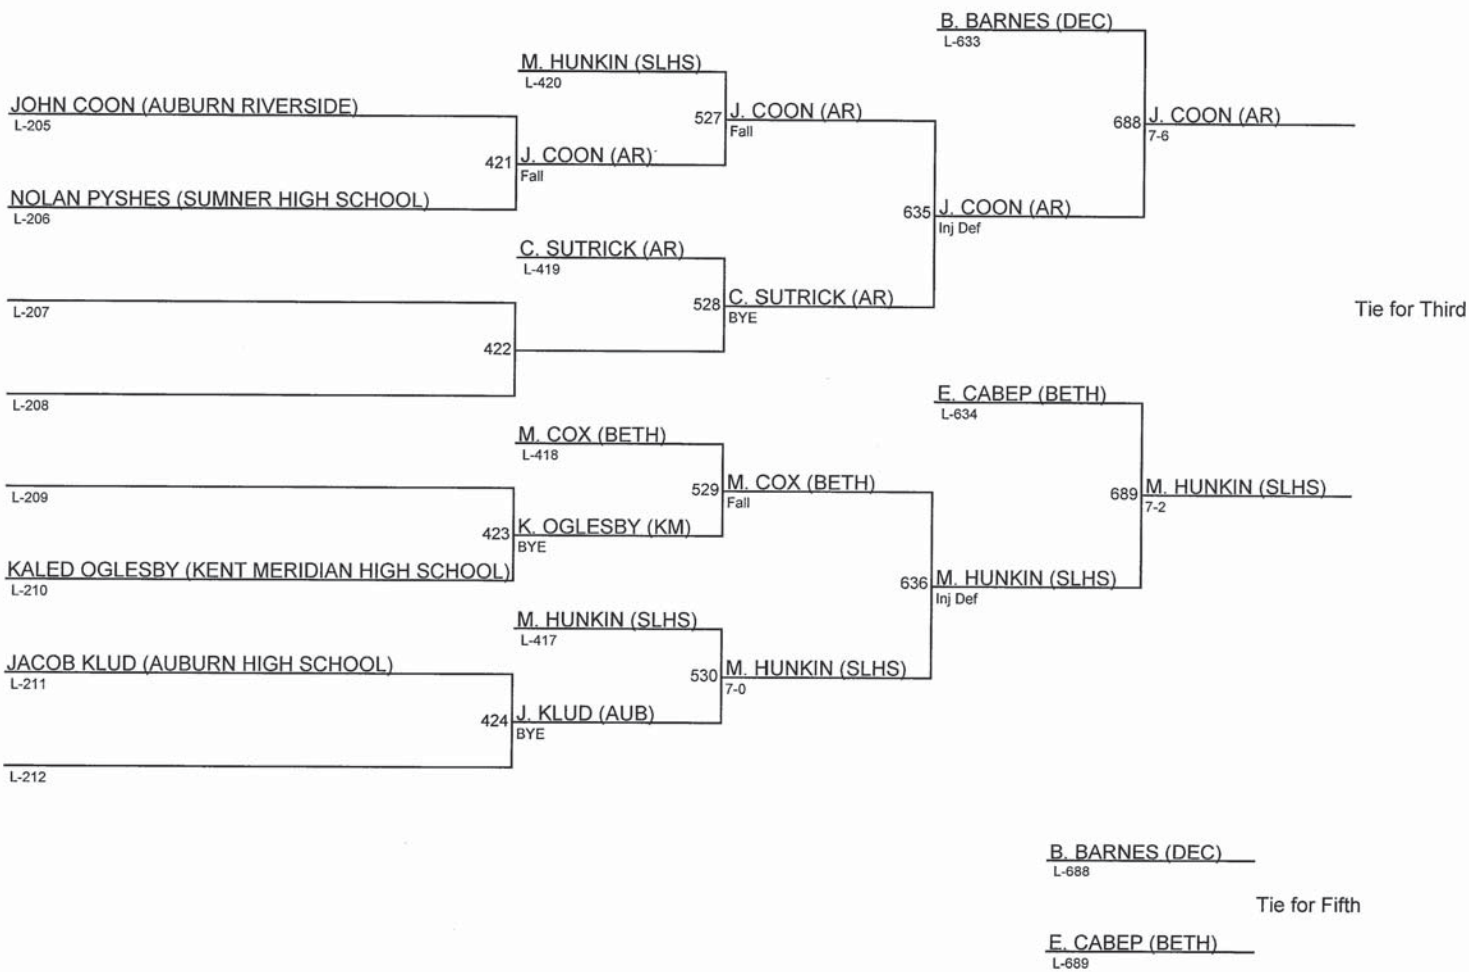

SPSL JV GREELEY / 285 (consolation)