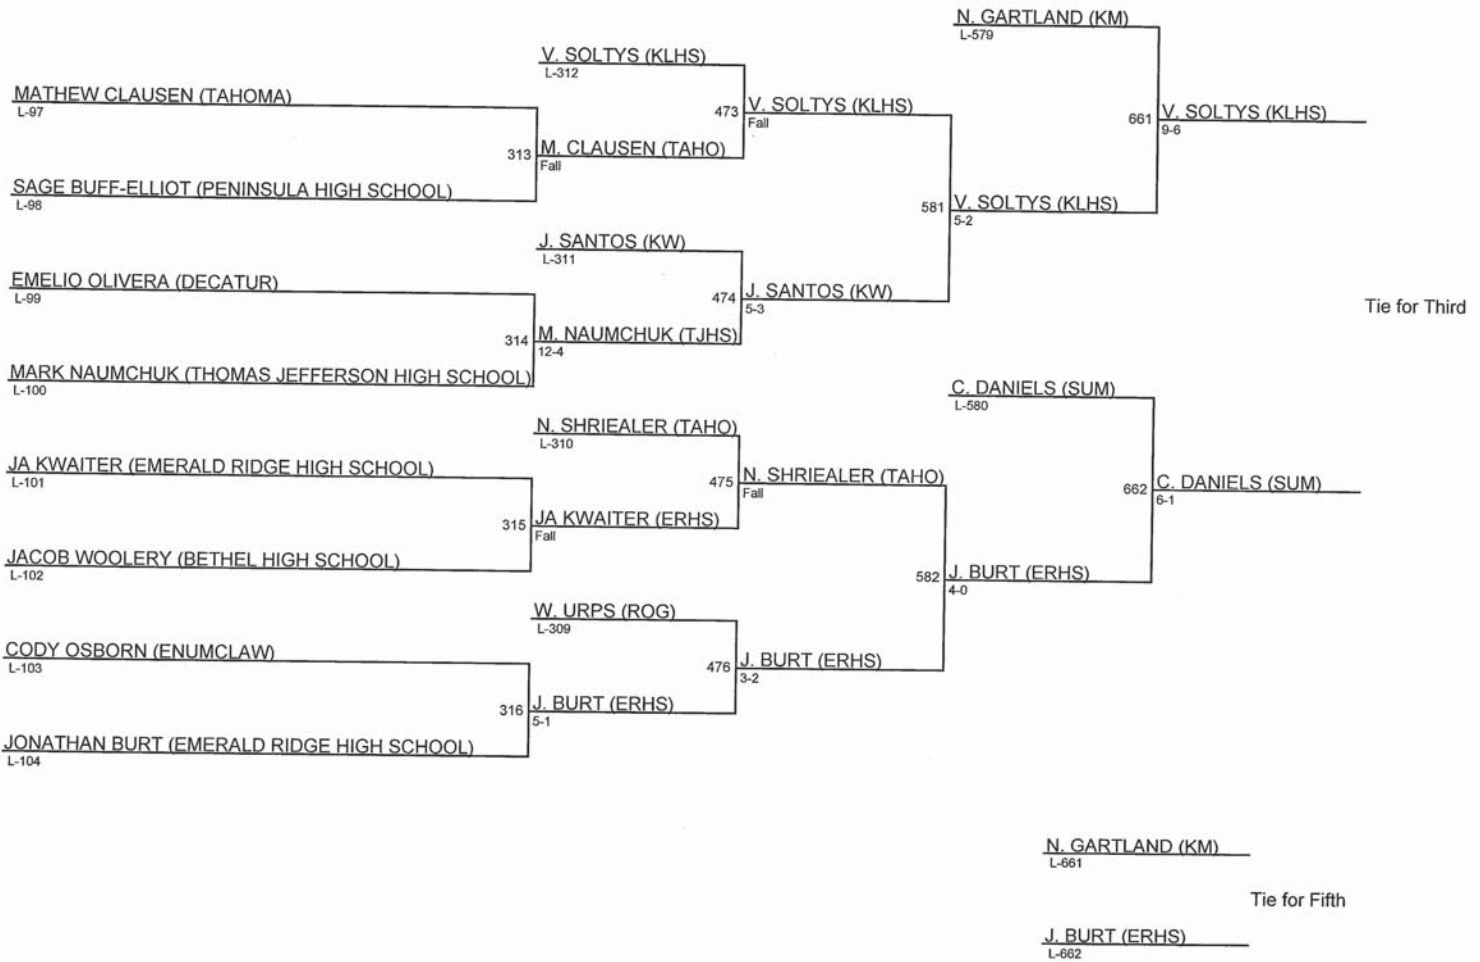

**SPSL JV GREELEY / 138A (consolation)**

Tie for Third

Tie for Fifth

**SPSL JV GREELEY / 138**

**SPSL JV GREELEY / 138 (consolation)**

**SPSL JV GREELEY / 145A**

**SPSL JV GREELEY / 145A (consolation)**

**SPSL JV GREELEY / 145**