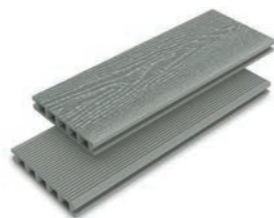

## DOUBLE-SIDED BOARDS

All our composite decking boards are double-sided giving you the option to choose between wood grain or grooved decking or a mixture of both, simply turn the board to suit your style and design.

## THE RANGE

Our composite decking boards are available in a wide range of pre-treated colour options to suit your style.

CHARCOAL

SILVER GREY

GRAPHITE

GUNMETAL

CHOCOLATE

CARAMEL