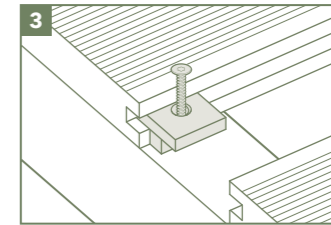

## ACCESSORIES EXPLAINED

Get to know our extensive range of accessories and the roles they play in helping you to complete your project.

**1 JOISTS:** Used to form your decking sub frame.

**2 STARTER CLIPS:** Fitted to the intersection of each joist.

**3 PLASTIC T CLIPS:** Used to secure each board in place.

**4 COLOUR MATCHING SCREWS:** Offers a sleek finishing touch.

**5 STARTER BOARDS:** Used to complete the front edge of your deck.

**6 CORNER EDGING STRIPS:** Used as a neat finish to the outside edge of your deck.