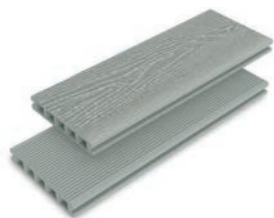

## DOUBLE-SIDED BOARDS

All our composite decking boards are double-sided giving you the option to choose between wood grain or grooved decking or a mixture of both, simply turn the board to suit your style and design.

## THE RANGE

Our composite decking boards are available in a wide range of pre-treated colour options to suit your style.

CHARCOAL

SILVER GREY

GRAPHITE

GUNMETAL

CHOCOLATE

CARAMEL