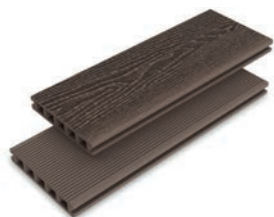

## DOUBLE-SIDED BOARDS

All our composite decking boards are double-sided giving you the option to choose between wood grain or grooved decking or a mixture of both, simply turn the board to suit your style and design.

## THE RANGE

Our composite decking boards are available in a wide range of pre-treated colour options to suit your style.

CHARCOAL

SILVER GREY

GRAPHITE

GUNMETAL

CHOCOLATE

CARAMEL

## CHARCOAL

Stylish and hardwearing, our Charcoal decking boards have been designed to give your outdoor setting extra personality and character with minimal maintenance.