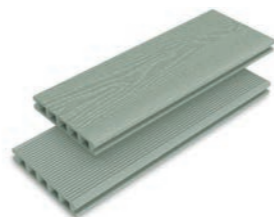

## DOUBLE-SIDED BOARDS

All our composite decking boards are double-sided giving you the option to choose between wood grain or grooved decking or a mixture of both, simply turn the board to suit your style and design.

## THE RANGE

Our composite decking boards are available in a wide range of pre-treated colour options to suit your style.

CHARCOAL

SILVER GREY

GRAPHITE

GUNMETAL

CHOCOLATE

CARAMEL