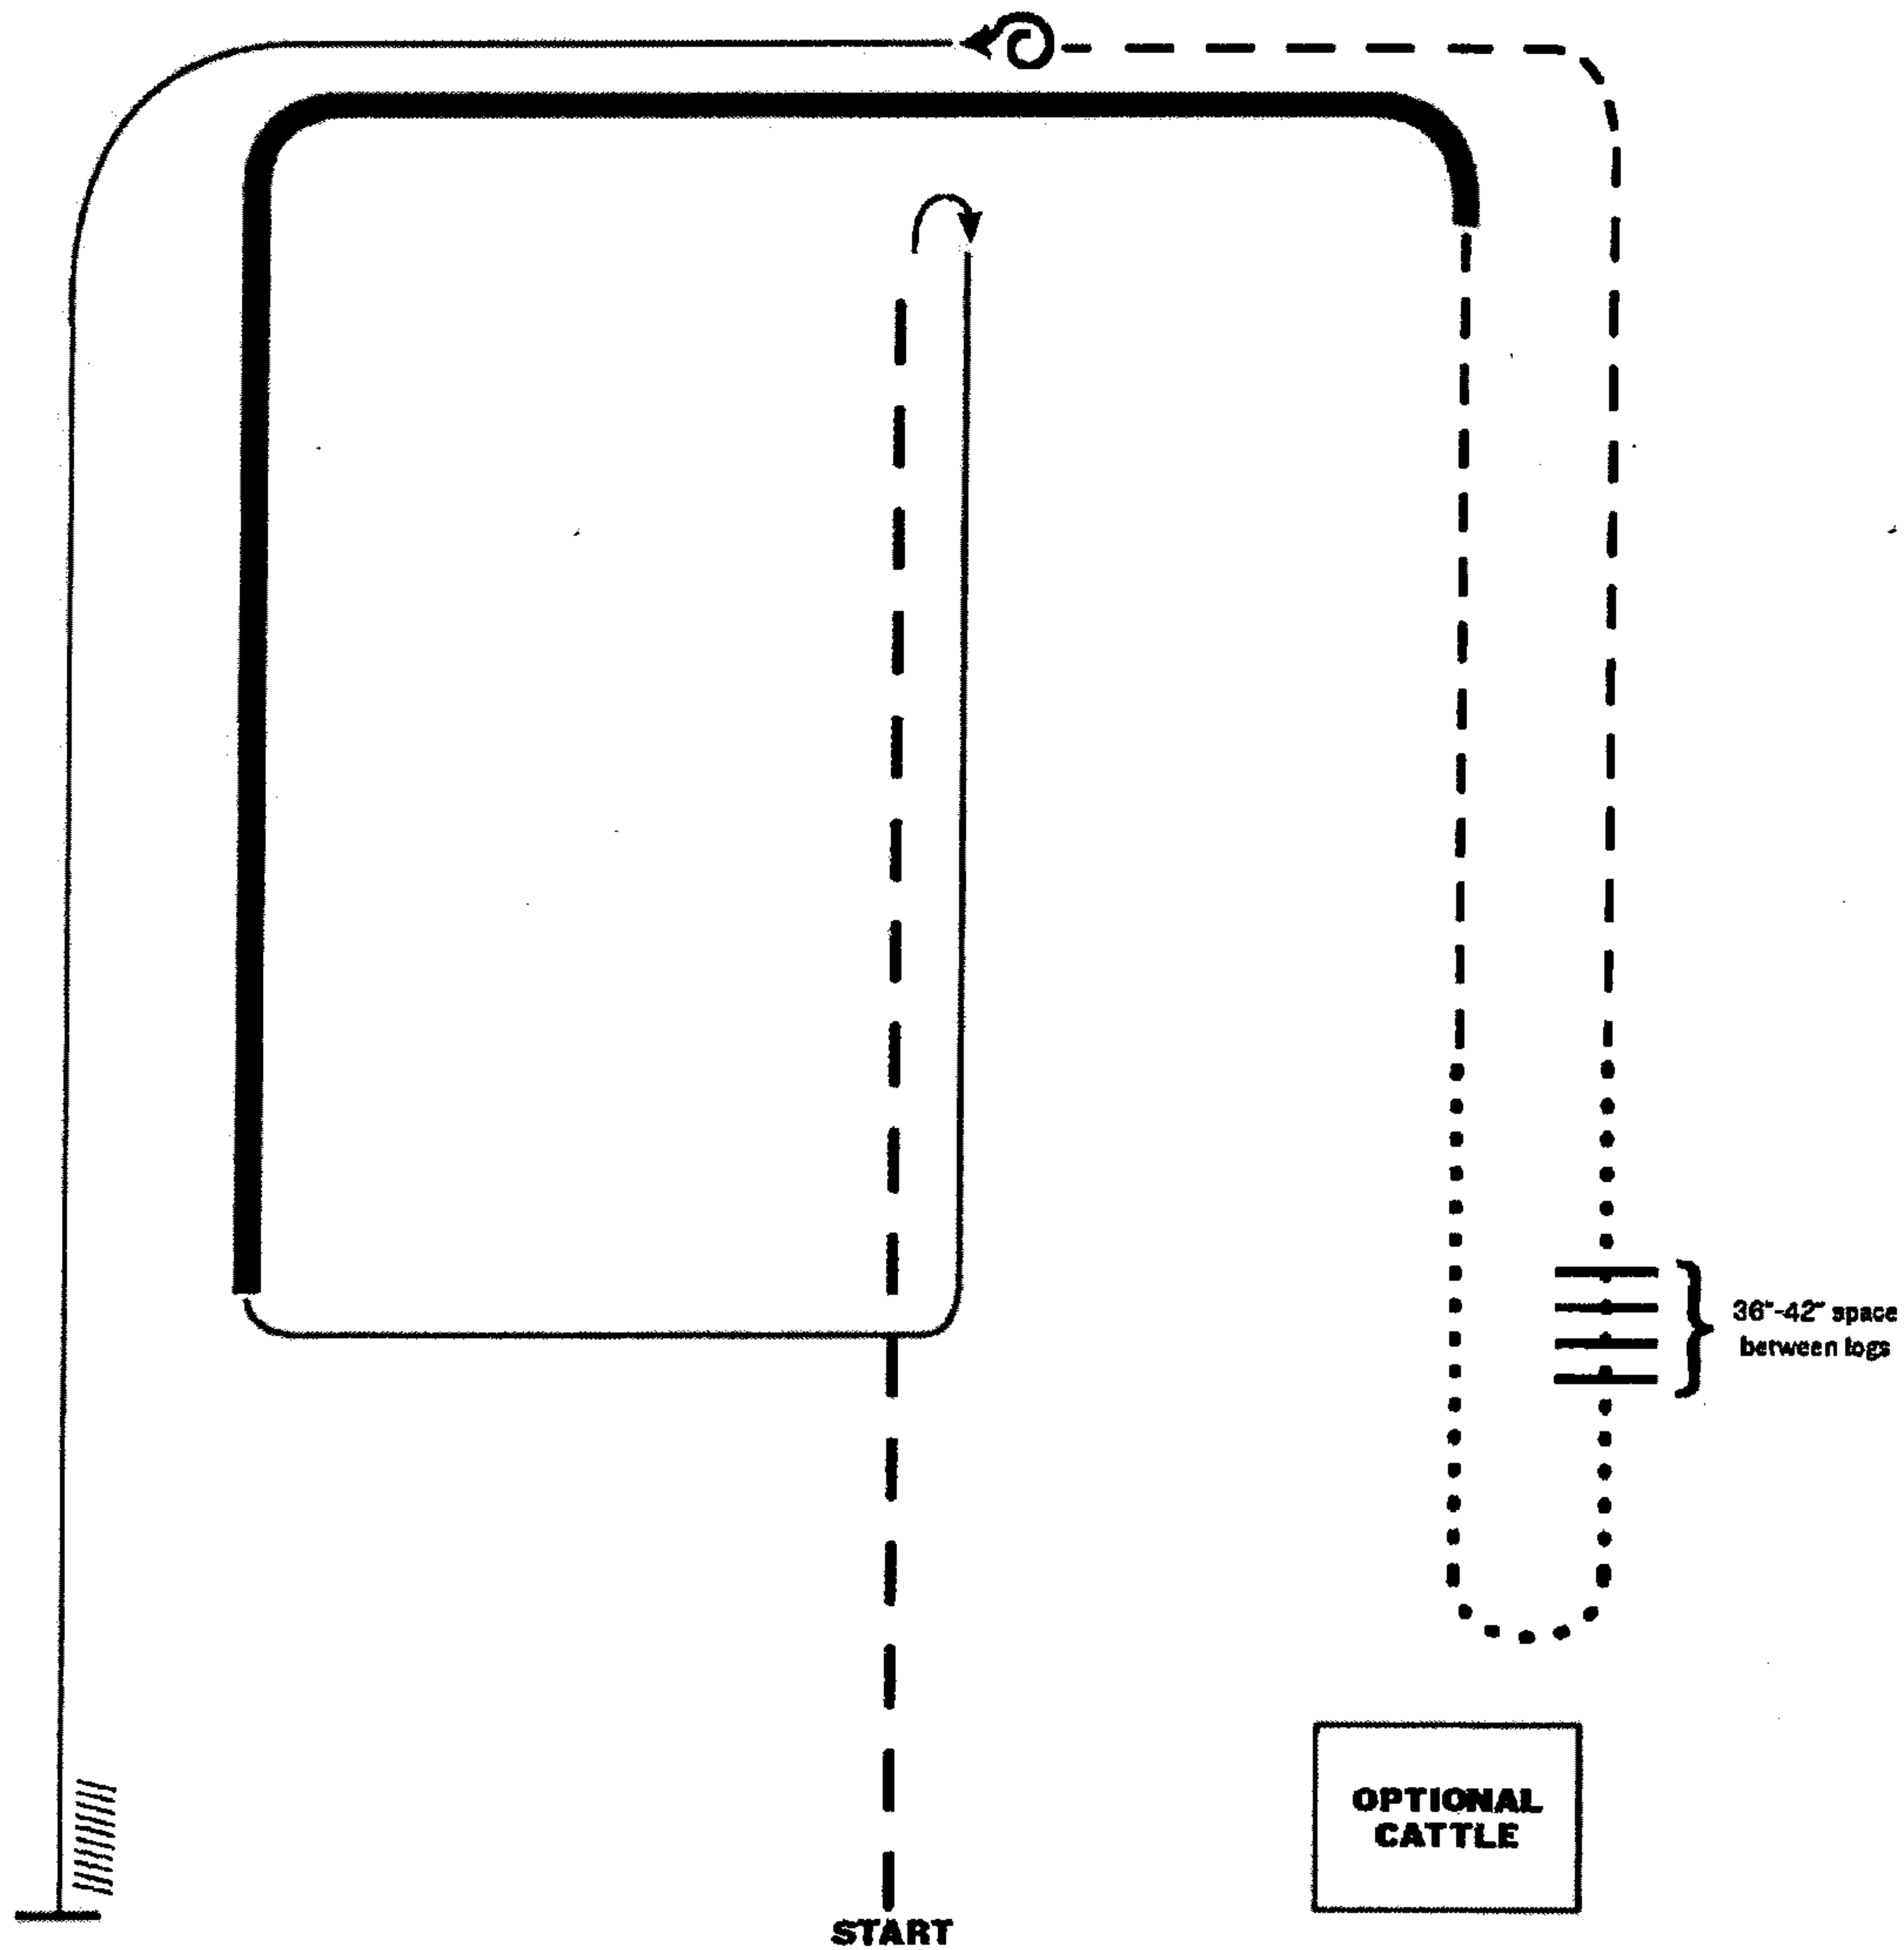

WALK TROT RANCH RIDING

1. EXTENDED TROT
2. STOP ROLLBACK RIGHT
3. TROT SQUARE CORNER
4. EXTENDED TROT
5. STOP 360° TURN LEFT
6. WALK
7. WALK LOGS
8. STOP & BACK

Corona Classic

Ranch Riding (Open and Amateur)

Show Date: 06-27-2020

1. Extended trot
2. Stop, rollback right
3. Lope right lead
4. Extended lope (right lead)
5. Trot
6. Walk
7. Walk over logs
8. Walk
9. Trot
10. Stop, 360 left
11. Lope left lead
12. Stop and back

WWW.HORSESHOWPATTERNS.COM

WWW.HORSESHOWPATTERNS.COM

Corona Classic

Ranch Riding (Youth, Novice, Green)

Show Date: 06-27-2020

1. Walk
2. Extended trot
3. Walk
4. Stop, side pass log left
5. Trot
6. Lope right lead
7. Extended Lope (right lead)
8. Collect lope and change leads (simple or flying)
9. Lope left lead
10. Stop and back
11. 180 turn to right
12. Trot

WWW.HORSESHOWPATTERNS.COM

WWW.HORSESHOWPATTERNS.COM

WALK TROT TRAIL

- ① TROT POLES
- ② TROT POLES
- ③ BACK
- ④ BRIDGE
- ⑤ WALK OVER
- ⑥ SIDEPASS
- ⑦ TROT
- ⑧ WALK THROUGH GATE

TRAIL

- 1) TROT POLES
- 2) LOPE POLES INTO CHUTE
- 3) BACK
- 4) WALK BRIDGE
- 5) WALK OVER
- 6) SIDE PASS
- 7) TROT - DISMOUNT
- 8) ROLL LOG W/ FOOT & LEAD HORSE THROUGH GATE