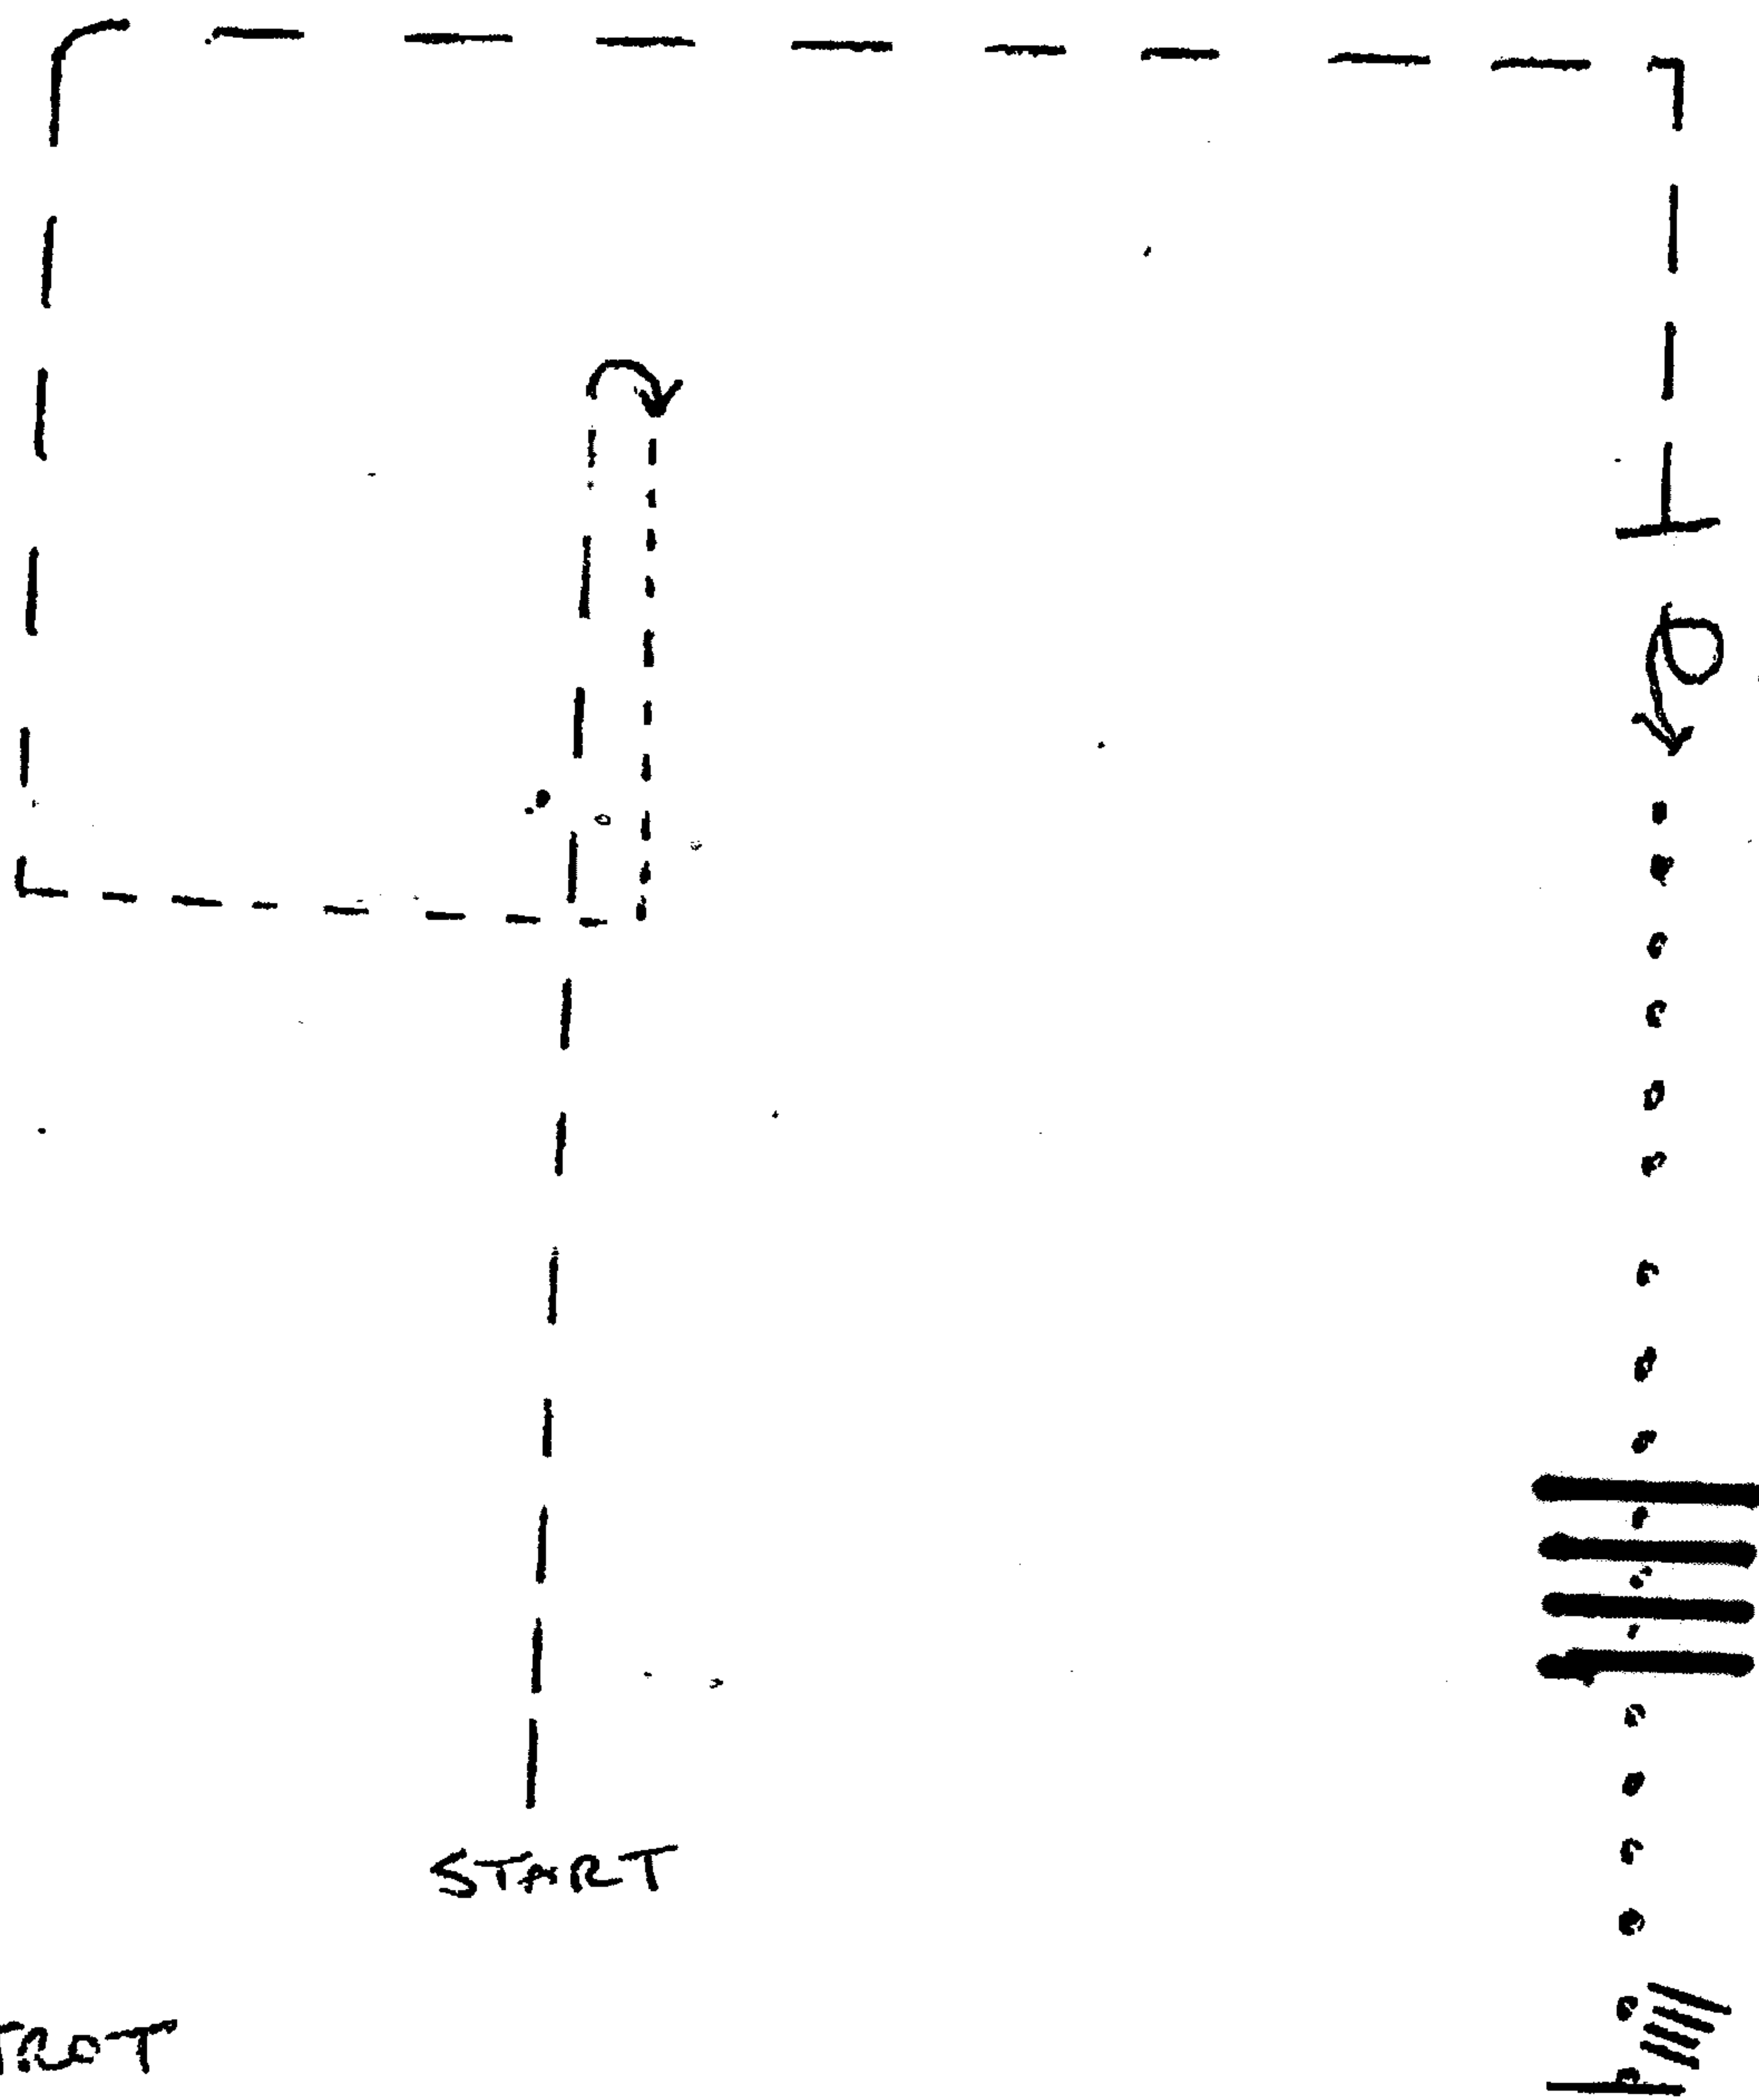

WALK TROT RANCH RIDING

1. EXTENDED TROT
2. STOP ROLLBACK RIGHT
3. TROT SQUARE CORNER
4. EXTENDED TROT
5. STOP 360° TURN LEFT
6. WALK
7. WALK LOGS
8. STOP & BACK

Corona Classic

Ranch Riding (Open and Amateur)

Show Date: 06-27-2020

1. Extended trot
2. Stop, rollback right
3. Lope right lead
4. Extended lope (right lead)
5. Trot
6. Walk
7. Walk over logs
8. Walk
9. Trot
10. Stop, 360 left
11. Lope left lead
12. Stop and back

WWW.HORSESHOWPATTERNS.COM

WWW.HORSESHOWPATTERNS.COM

Corona Classic

Ranch Riding (Youth, Novice, Green)

Show Date: 06-27-2020

1. Walk
2. Extended trot
3. Walk
4. Stop, side pass log left
5. Trot
6. Lope right lead
7. Extended Lope (right lead)
8. Collect lope and change leads (simple or flying)
9. Lope left lead
10. Stop and back
11. 180 turn to right
12. Trot

WWW.HORSESHOWPATTERNS.COM

WWW.HORSESHOWPATTERNS.COM

WALK TROT TRAIL

- ① TROT POLES
- ② TROT POLES
- ③ BACK
- ④ BRIDGE
- ⑤ WALK OVER
- ⑥ SIDEPASS
- ⑦ TROT
- ⑧ WALK THROUGH GATE

TRAIL

- 1) TROT POLES
- 2) LOPE POLES INTO CHUTE
- 3) BACK
- 4) WALK BRIDGE
- 5) WALK OVER
- 6) SIDE PASS
- 7) TROT - DISMOUNT
- 8) ROLL LOG W/ FOOT & LEAD HORSE THROUGH GATE