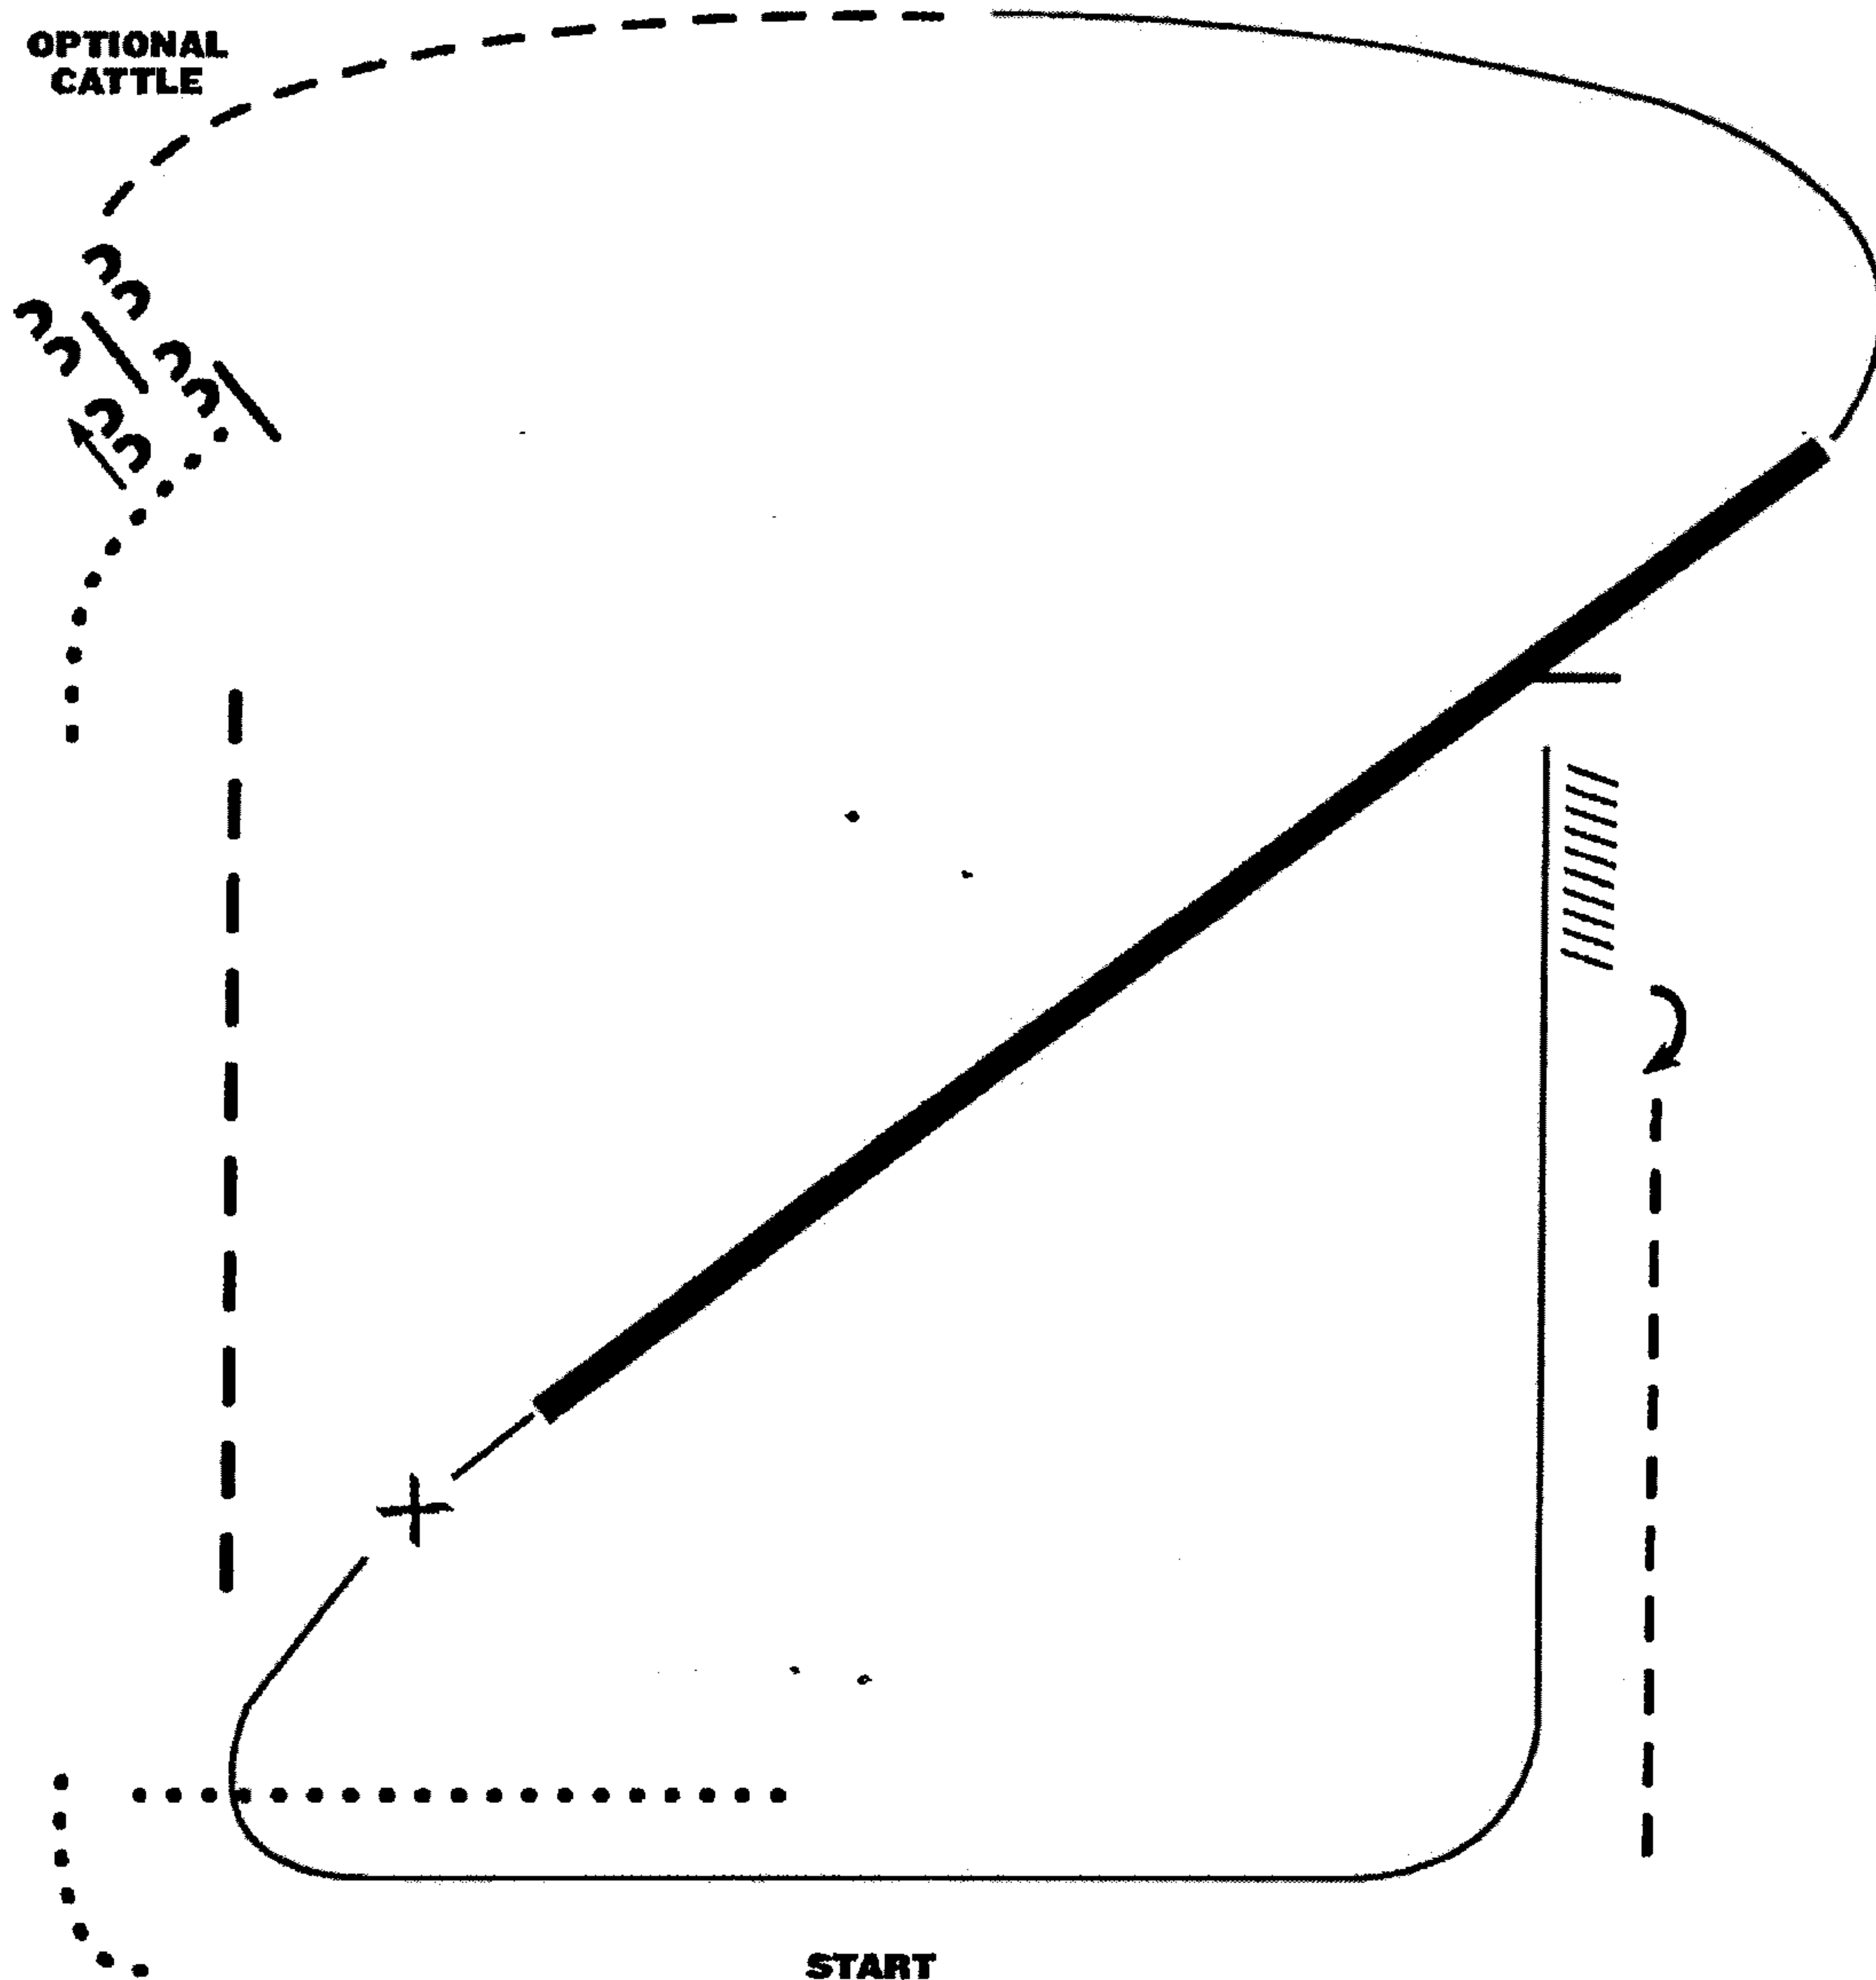

WALK TROT RANCH RIDING

1. EXTENDED TROT
2. STOP ROLLBACK RIGHT
3. TROT SQUARE CORNER
4. EXTENDED TROT
5. STOP 360° TURN LEFT
6. WALK
7. WALK LOGS
8. STOP & BACK

Corona Classic

Ranch Riding (Open and Amateur)

Show Date: 06-27-2020

1. Extended trot
2. Stop, rollback right
3. Lope right lead
4. Extended lope (right lead)
5. Trot
6. Walk
7. Walk over logs
8. Walk
9. Trot
10. Stop, 360 left
11. Lope left lead
12. Stop and back

Note: The drawn description of this pattern is only intended for the general depiction of the pattern. Exhibitors should utilize the arena space to best exhibit their horses.

[RR/AQHA-15]

Pattern Provided by:

WWW.HORSESHOWPATTERNS.COM

WWW.HORSESHOWPATTERNS.COM

Corona Classic

Ranch Riding (Youth, Novice, Green)

Show Date: 06-27-2020

1. Walk
2. Extended trot
3. Walk
4. Stop, side pass log left
5. Trot
6. Lope right lead
7. Extended Lope (right lead)
8. Collect lope and change leads (simple or flying)
9. Lope left lead
10. Stop and back
11. 180 turn to right
12. Trot