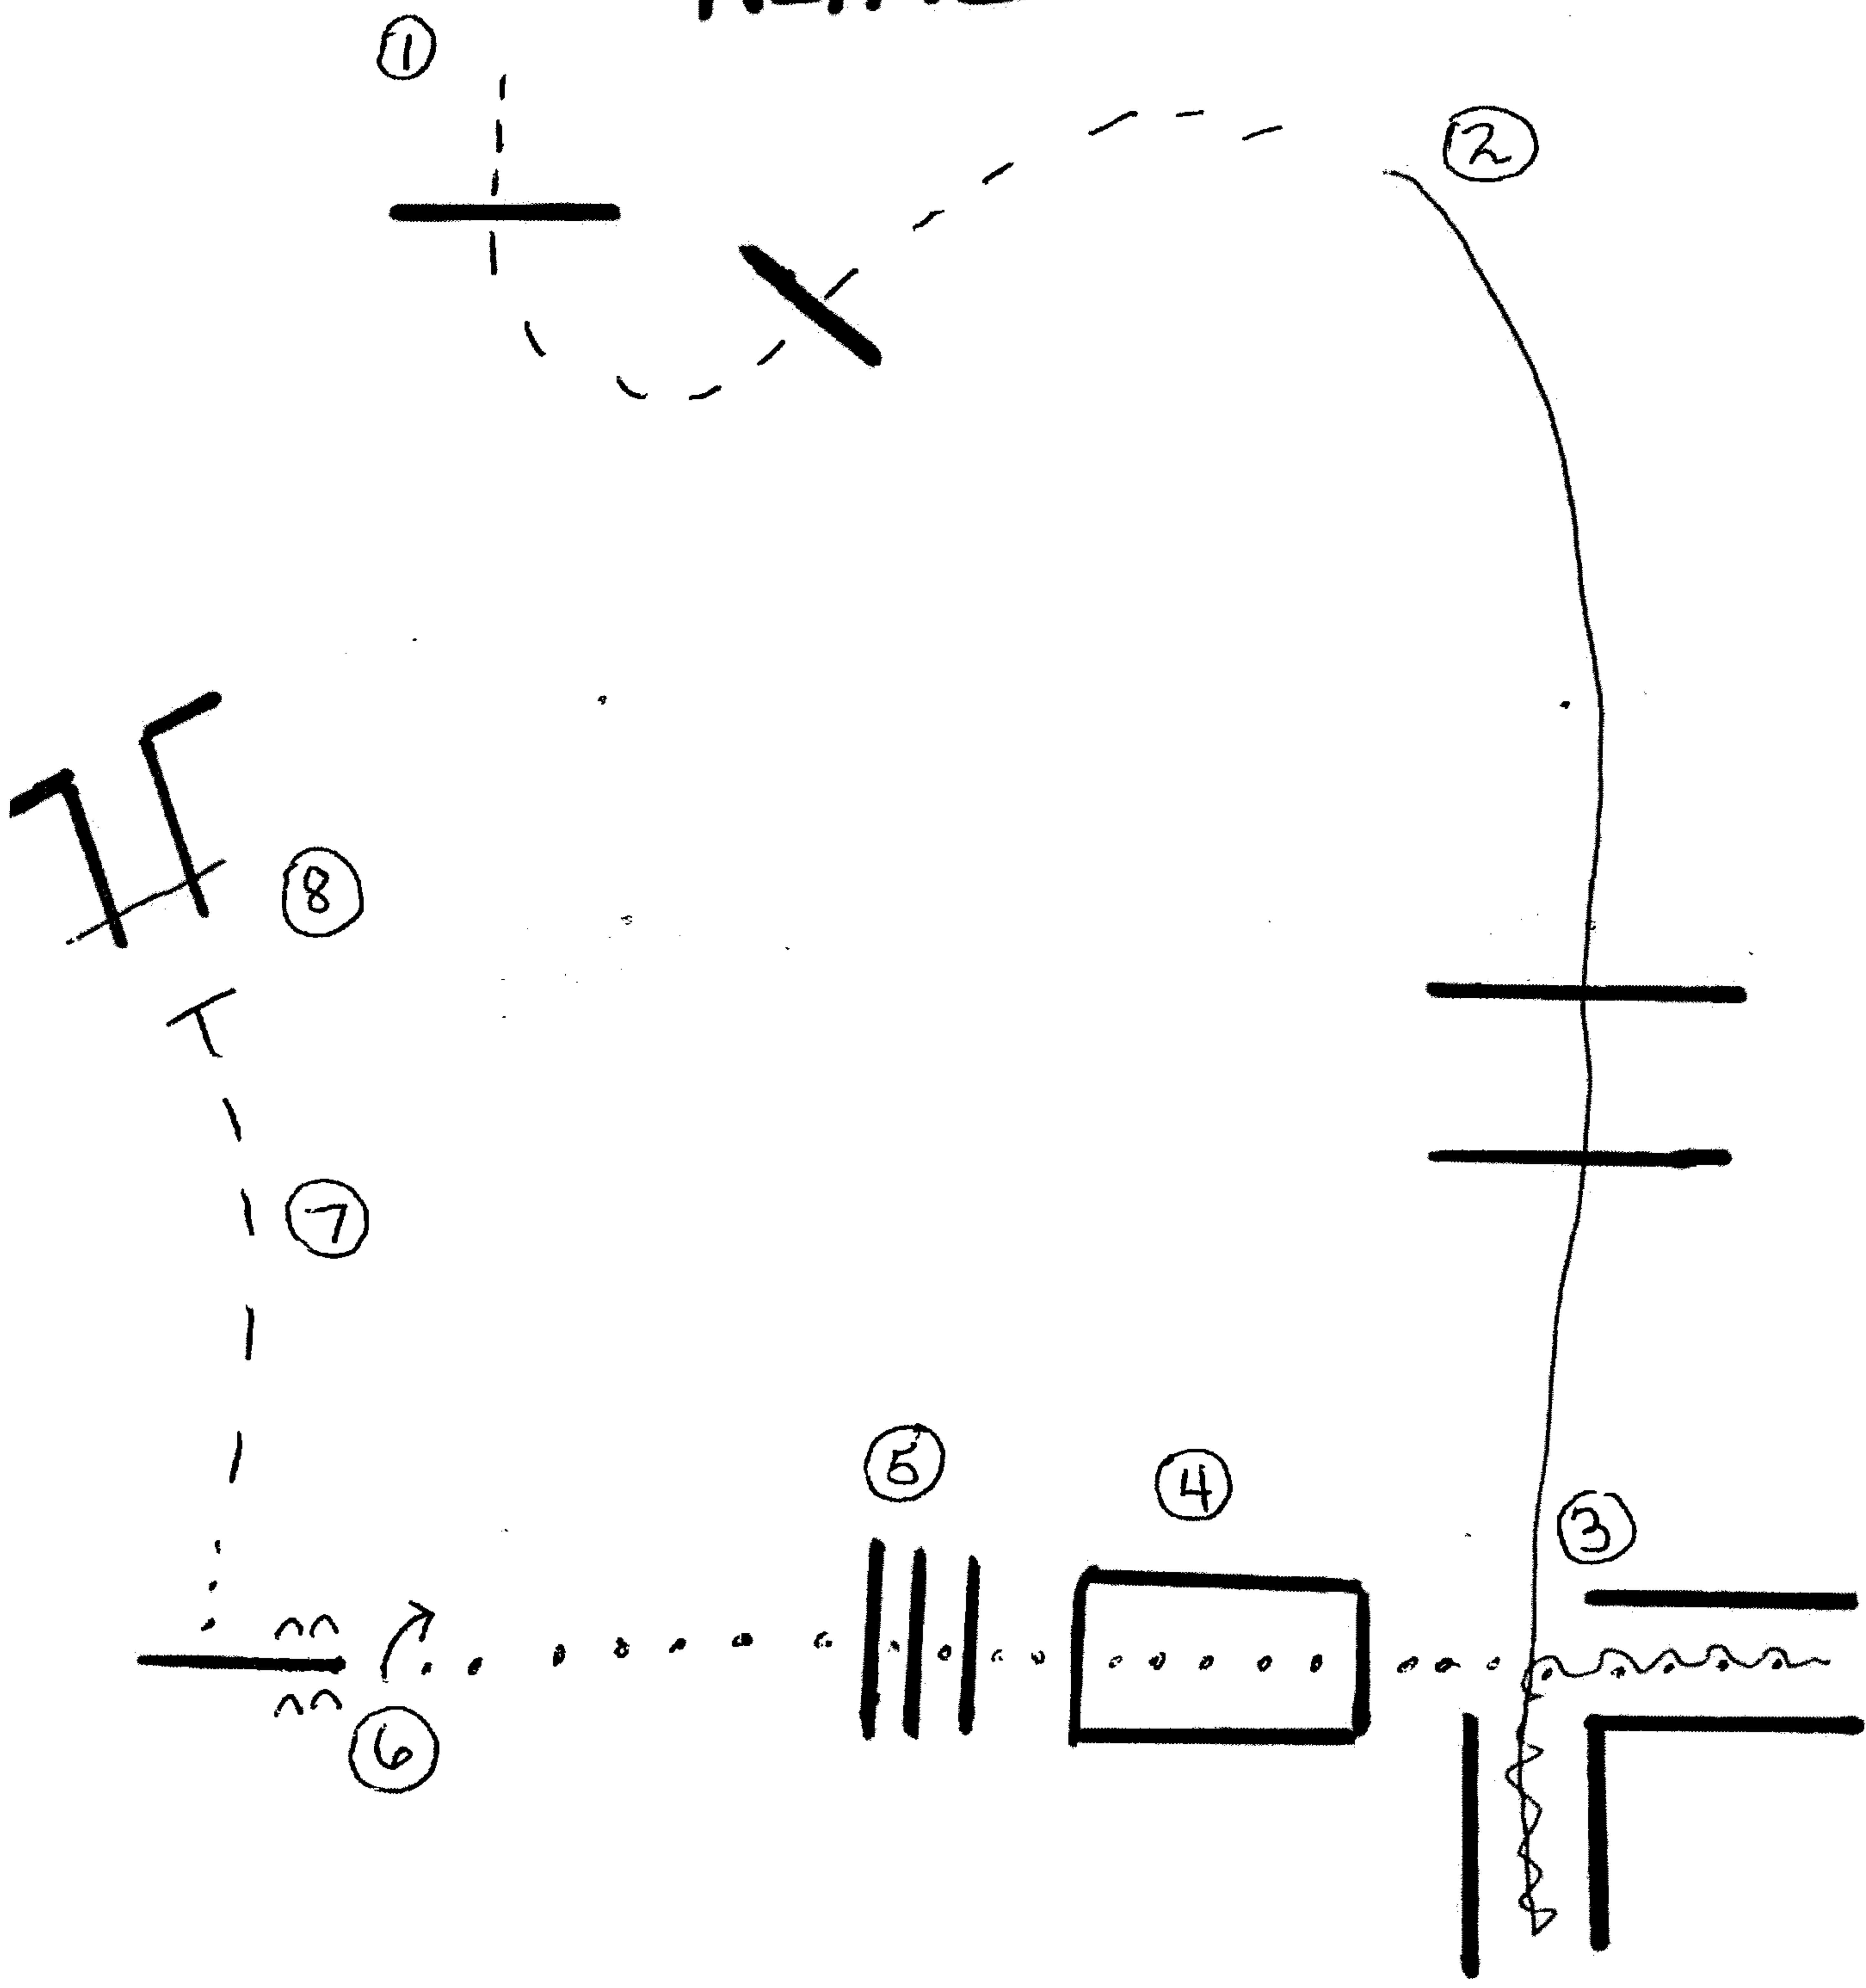

WALK TROT RANCH RIDING

1. EXTENDED TROT
2. STOP ROLLBACK RIGHT
3. TROT SQUARE CORNER
4. EXTENDED TROT
5. STOP 360° TURN LEFT
6. WALK
7. WALK LOGS
8. STOP & BACK

Corona Classic

Ranch Riding (Open and Amateur)

Show Date: 06-27-2020

1. Extended trot
2. Stop, rollback right
3. Lope right lead
4. Extended lope (right lead)
5. Trot
6. Walk
7. Walk over logs
8. Walk
9. Trot
10. Stop, 360 left
11. Lope left lead
12. Stop and back

WWW.HORSESHOWPATTERNS.COM

WWW.HORSESHOWPATTERNS.COM

Corona Classic

Ranch Riding (Youth, Novice, Green)

Show Date: 06-27-2020

1. Walk
2. Extended trot
3. Walk
4. Stop, side pass log left
5. Trot
6. Lope right lead
7. Extended Lope (right lead)
8. Collect lope and change leads (simple or flying)
9. Lope left lead
10. Stop and back
11. 180 turn to right
12. Trot

WWW.HORSESHOWPATTERNS.COM

WWW.HORSESHOWPATTERNS.COM

WALK TROT TRAIL

- ① TROT POLES
- ② TROT POLES
- ③ BACK
- ④ BRIDGE
- ⑤ WALK OVER
- ⑥ SIDEPASS
- ⑦ TROT
- ⑧ WALK THROUGH GATE

TRAIL

- 1) TROT POLES
- 2) LOPE POLES INTO CHUTE
- 3) BACK
- 4) WALK BRIDGE
- 5) WALK OVER
- 6) SIDE PASS
- 7) TROT - DISMOUNT
- 8) ROLL LOG W/ FOOT & LEAD HORSE THROUGH GATE