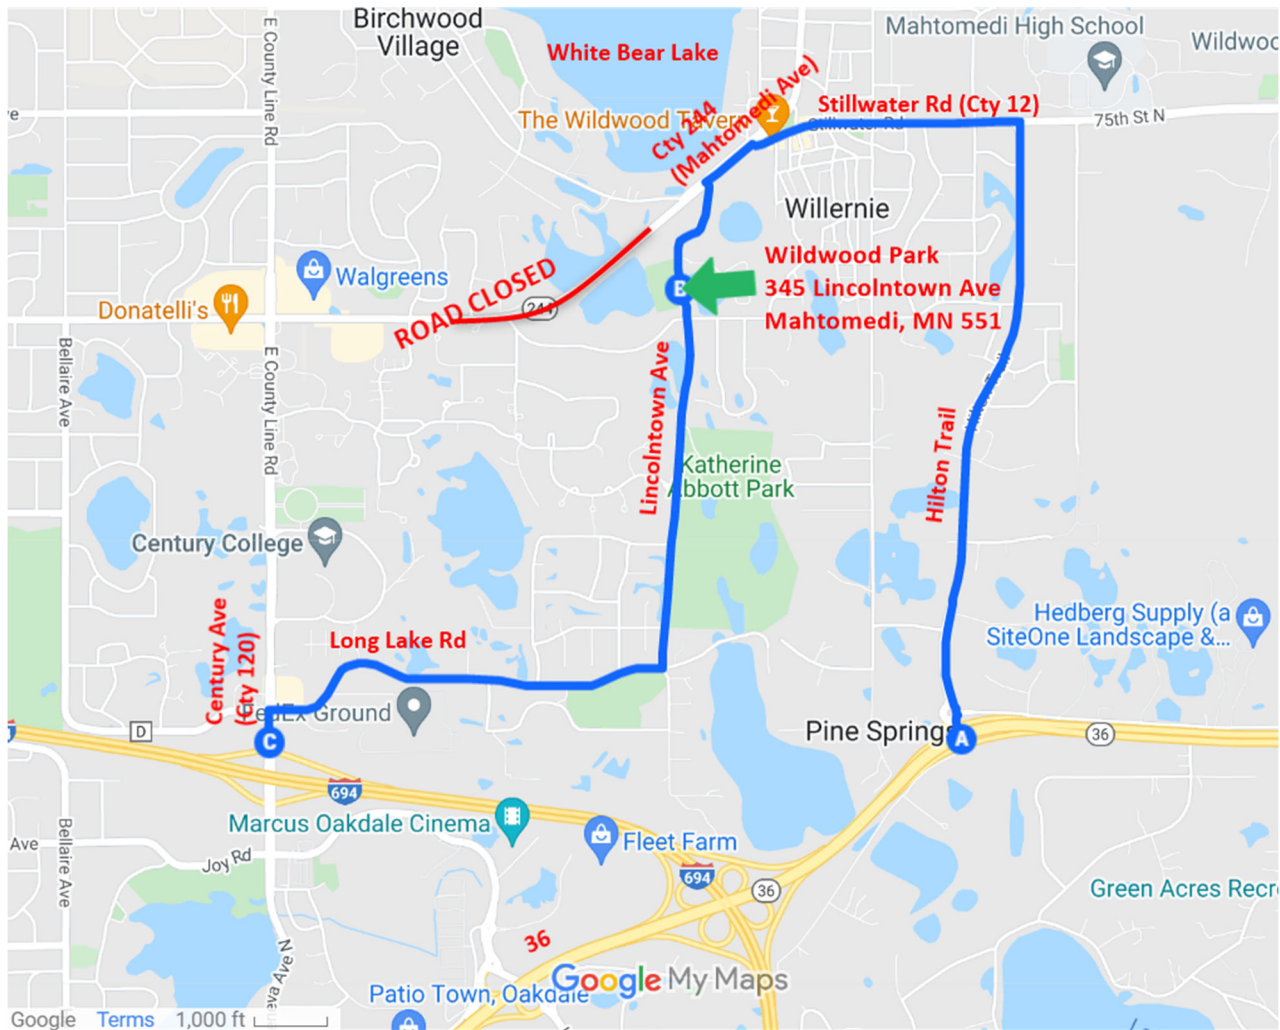

Questions, call: Mary Schuster at 651-270-6238 or TCATC1975@gmail.com

www.TCATC.org

www.facebook.com/TwinCitiesAiredaleTerrierClub/

TCATC1975@gmail.com

DIRECTIONS: Mahtomedi is located in the North East corner of the Twin Cities

NOTE: Road Closure

From the West: East on Interstate 694, exit Century Ave (Cty 120/E County Line Rd) turn North (Left), continue to Long Lake Rd turn East (Right), continue to Lincolntown Ave turn North (Left), continue to Wildwood Park on the West (Left) side of road. Park in lot and go to picnic shelter (follow path on North end of parking lot)

From the East: West on Hwy 36, take exit to Hilton Trail, head North (Right) through the roundabout to Hilton Trail (heading North), turn West (Left) at stop lights onto Stillwater Rd (Cty 12), continue through downtown Willernie to 244 (Mahtomedi Ave), turn East (Left) at T-intersection, go about 1 block, turn South (Left) on to Lincolntown Ave, continue to Wildwood Park on the West (Right) side of road. Park in lot and go to picnic shelter (follow path on North end of parking lot)

From the North: South on Hwy 35E to Interstate 694 East, then follow **“From the West”** directions

From the South: North on Interstate 694, exit onto Hwy 36 East, stay to the right and take exit to Hilton Trail, continue through both roundabouts to Hilton Trail (heading North), turn West (Left) at stop lights onto Stillwater Rd (Cty 12), continue through downtown Willernie to 244 (Mahtomedi Ave), turn East (left) at T-intersection, turn South (Left) on to Lincolntown Ave, continue to Wildwood Park on the West (Right) side of road. Park in lot and go to picnic shelter (follow path on North end of parking lot)