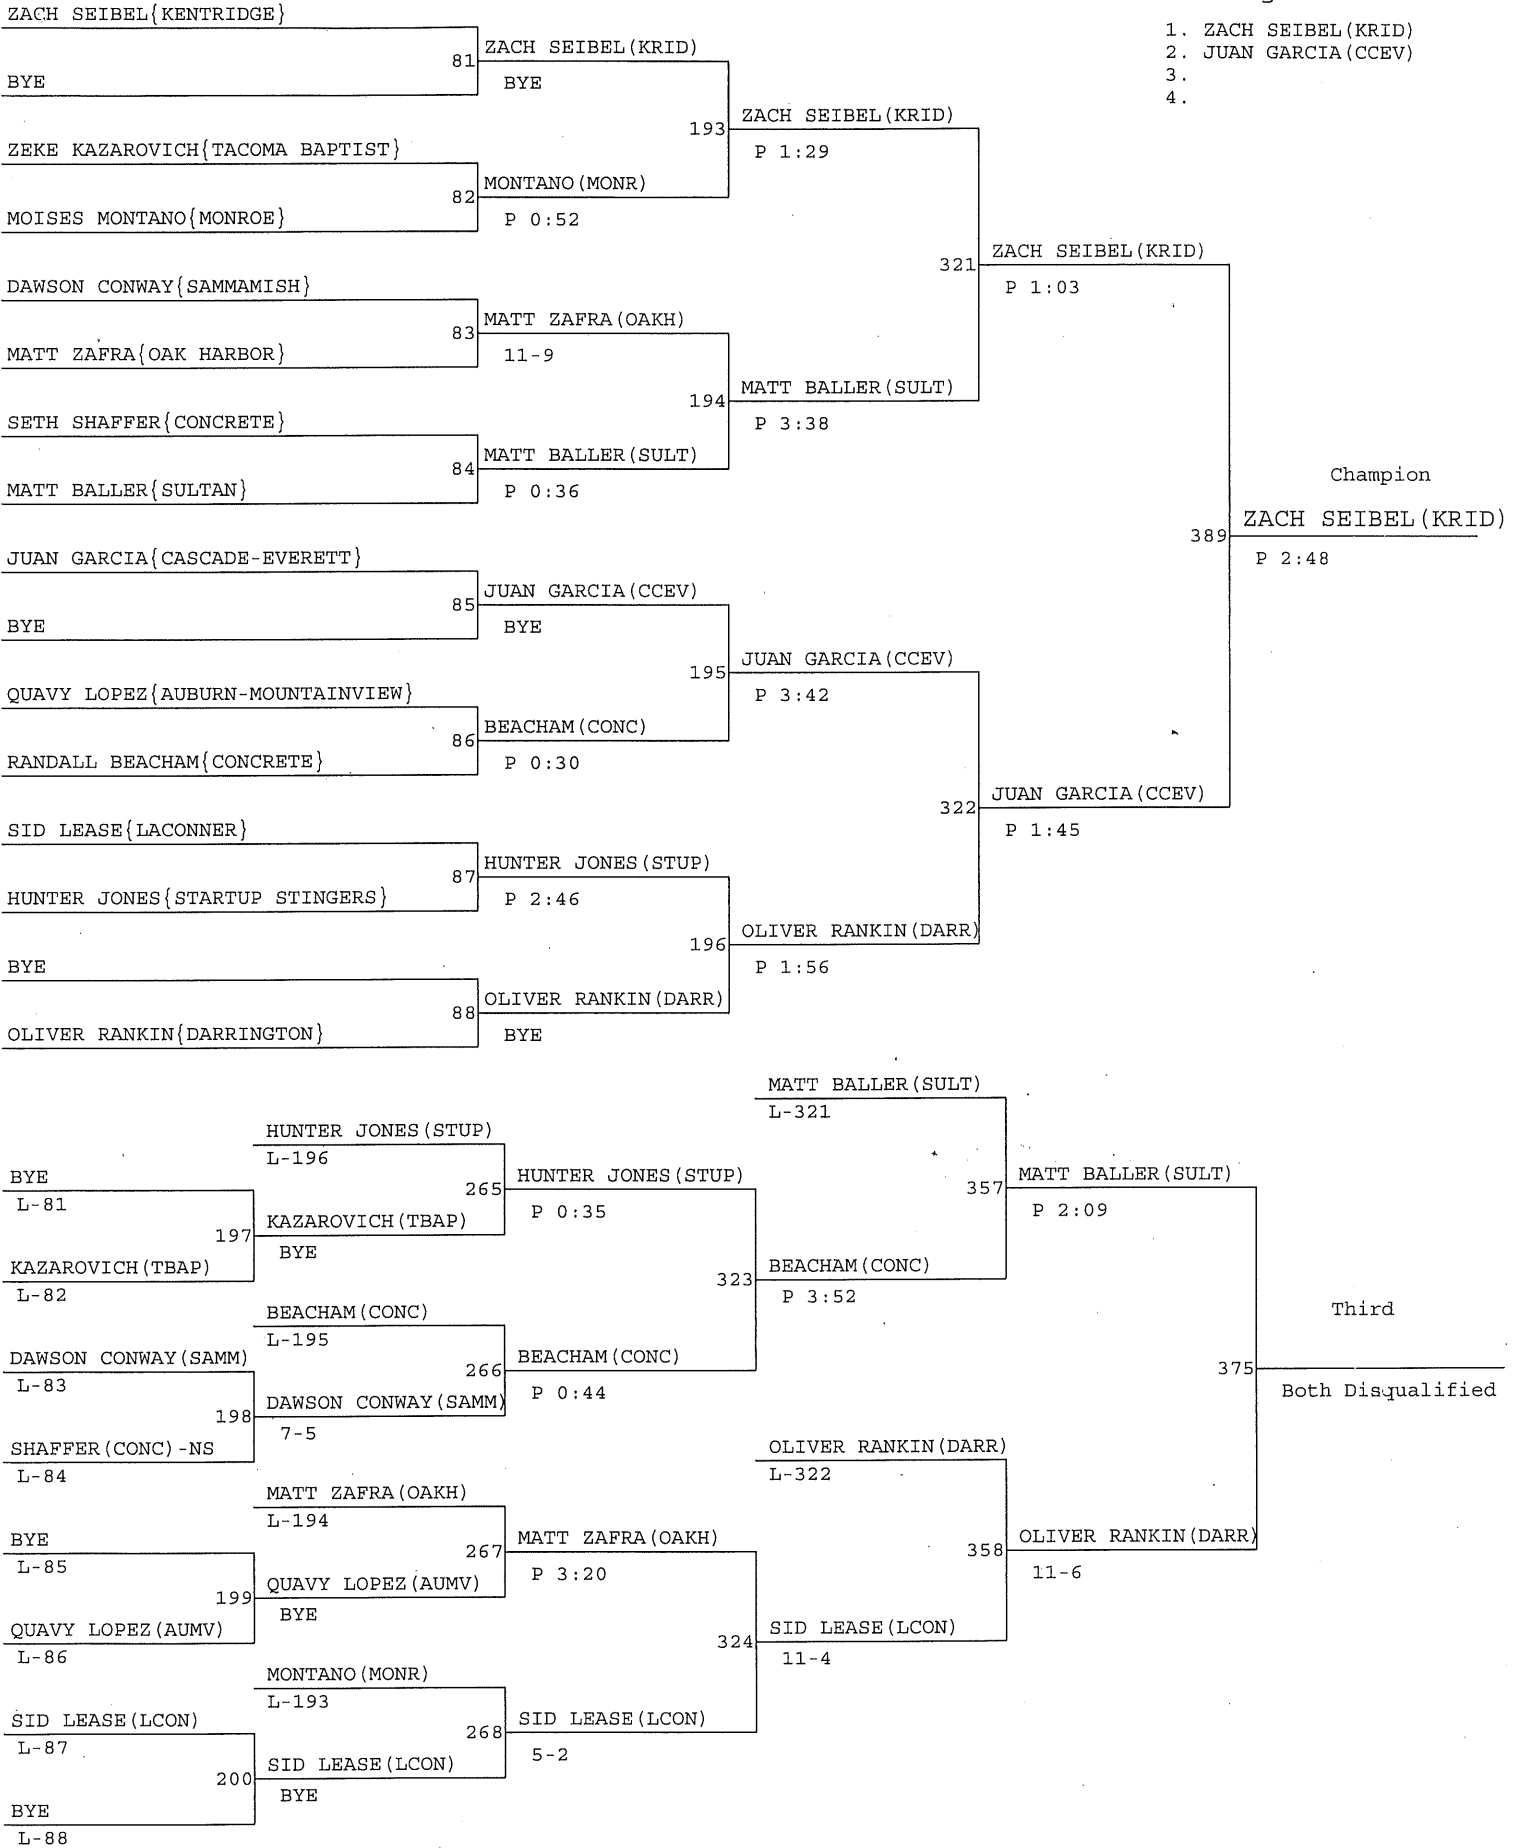

Champion  
JAMES TATE (SAMM)  
P 3:11

KEKAI TARRANT (OAKH)  
L-317

Third

Both Disqualified

SKY VALLEY INVITATIONAL

Weight Class : 182

SKY VALLEY INVITATIONAL

Weight Class : 195