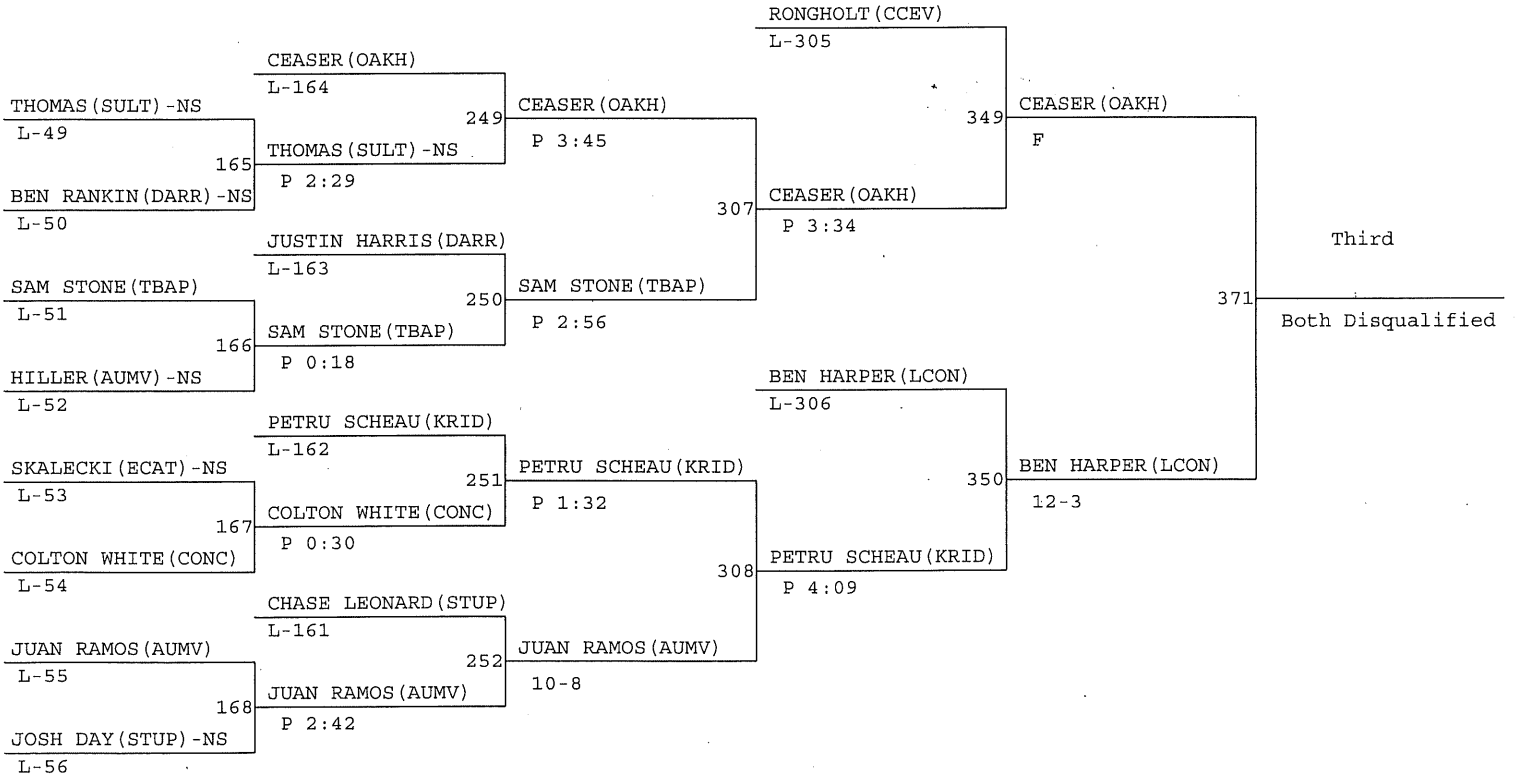

SKY VALLEY INVITATIONAL

Weight Class : 145

DARRICK RONGHOLT {CASCADE-EVERETT}

1. TANNER BELCHER (SULT)
2. MCKINLEY BRAA (MONR)
- 3.
- 4.