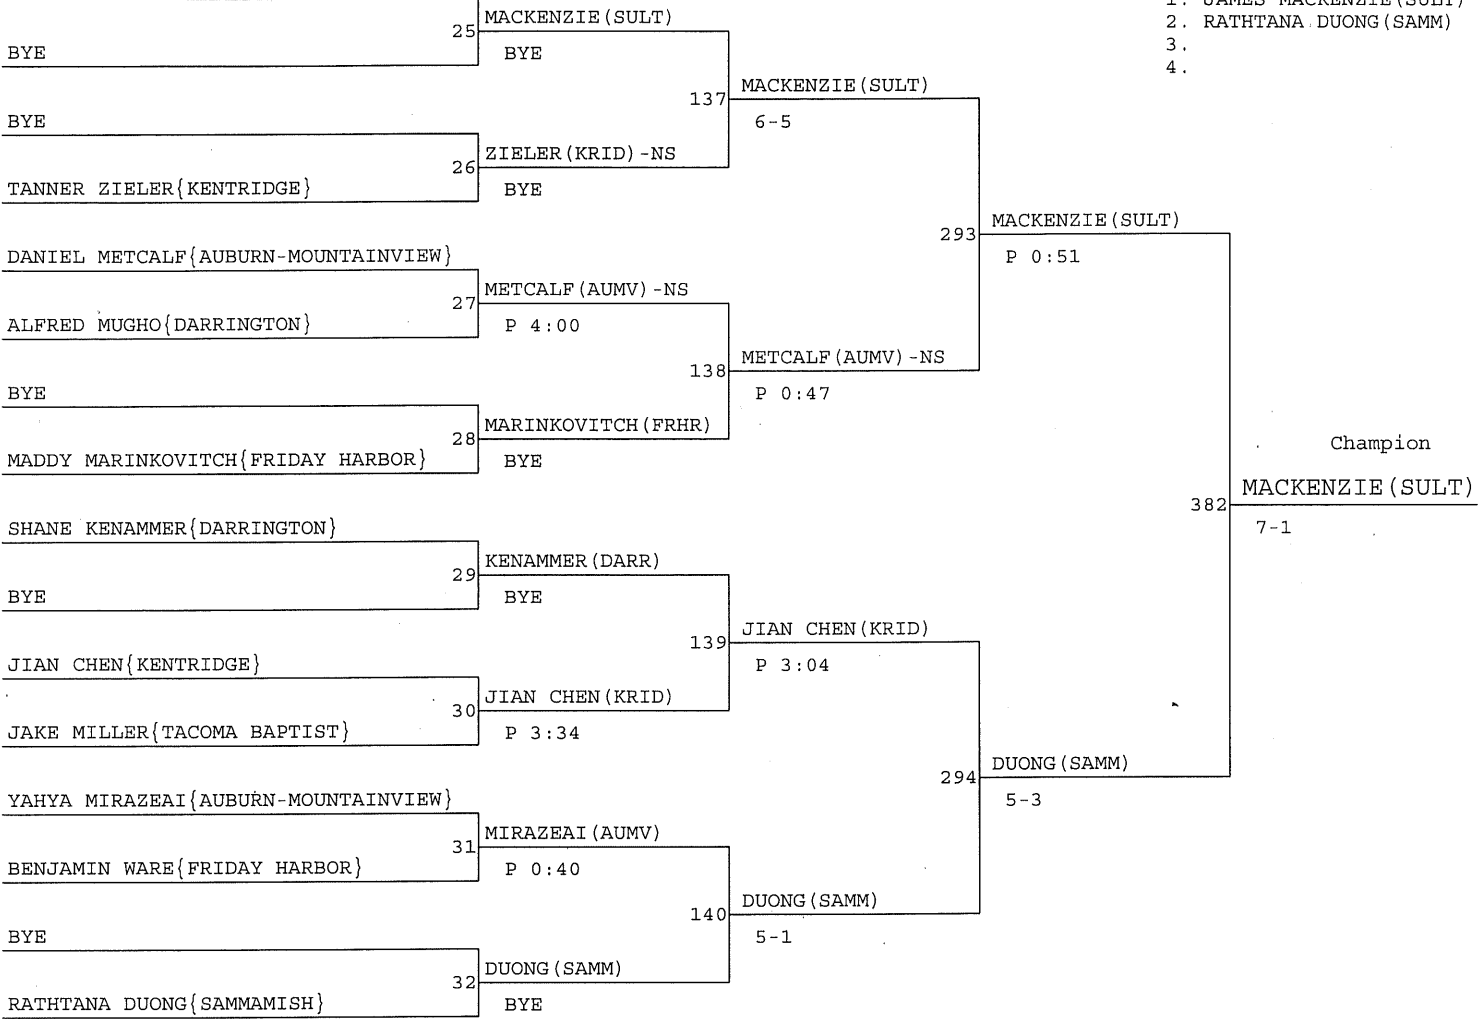

SKY VALLEY INVITATIONAL

Weight Class : 120

DAVID GARCIA {CASCADE-EVERETT}

1. DAVID GARCIA (CCEV)
2. MATHIAS CARROLL (TBAP)
- 3.
- 4.

SKY VALLEY INVITATIONAL

Weight Class : 126

JAMES MACKENZIE {SULTAN}

1. JAMES MACKENZIE (SULT)
2. RATHTANA DUONG (SAMM)
- 3.
- 4.

SKY VALLEY INVITATIONAL

Weight Class : 132

WYATT LARSEN {CASCADE-EVERETT}

1. JEREMY VESTER (OAKH)
2. WYATT LARSEN (CCEV)
- 3.
- 4.

SKY VALLEY INVITATIONAL

Weight Class : 138

- 1. JAHLEEL VESTER (OAKH)
- 2. JOEY SANTOS (AUMV)
- 3.
- 4.