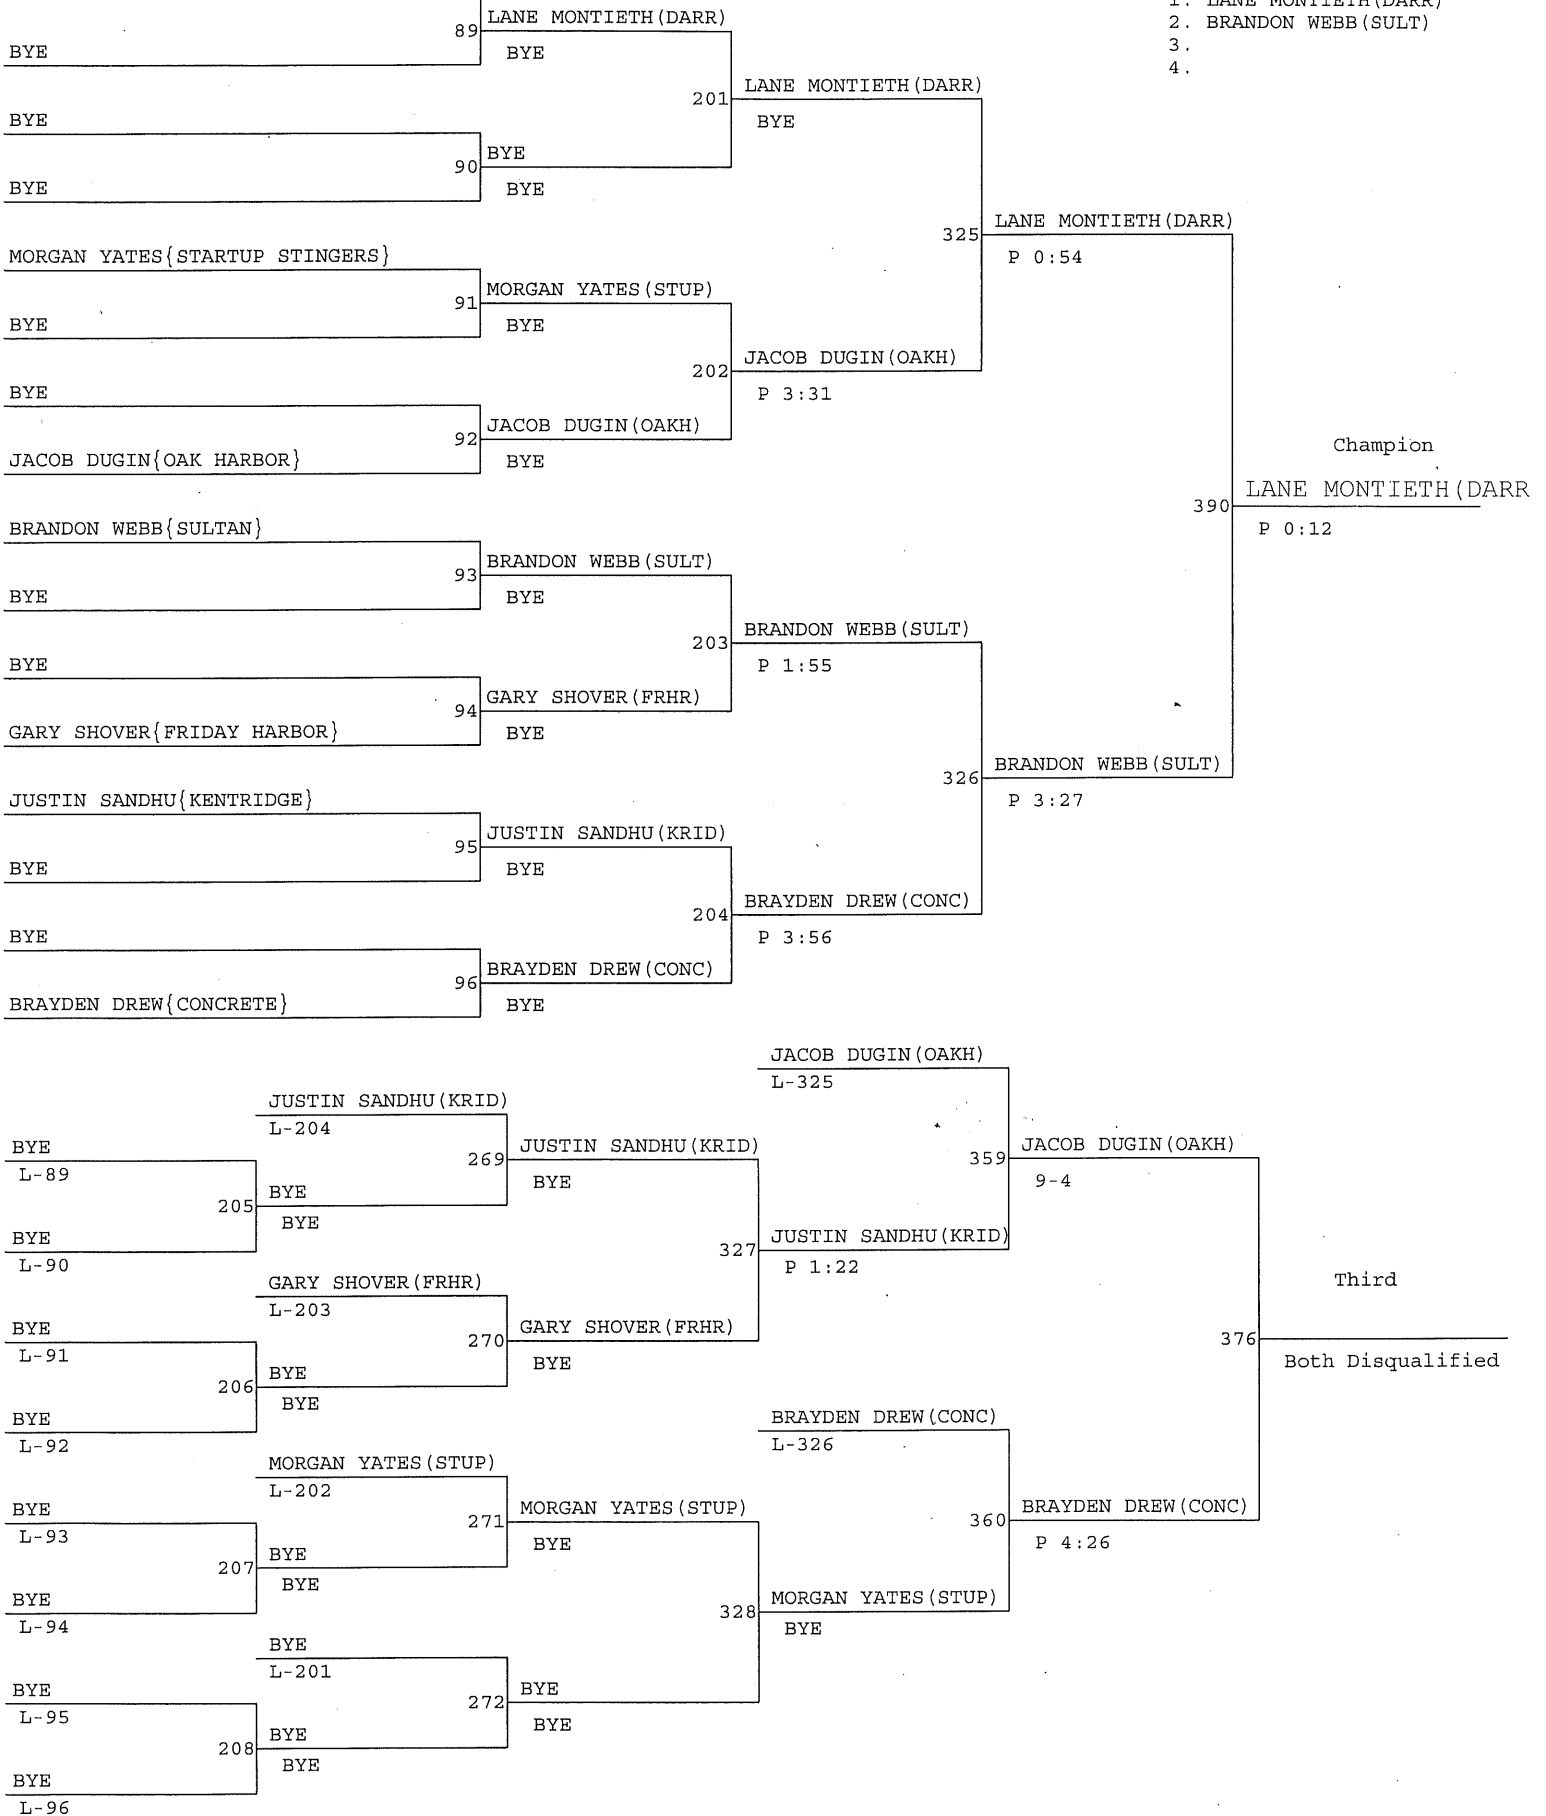

SKY VALLEY INVITATIONAL

Weight Class : 195

LANE MONTIETH{DARRINGTON}

1. LANE MONTIETH(DARR)
2. BRANDON WEBB(SULT)
- 3.
- 4.