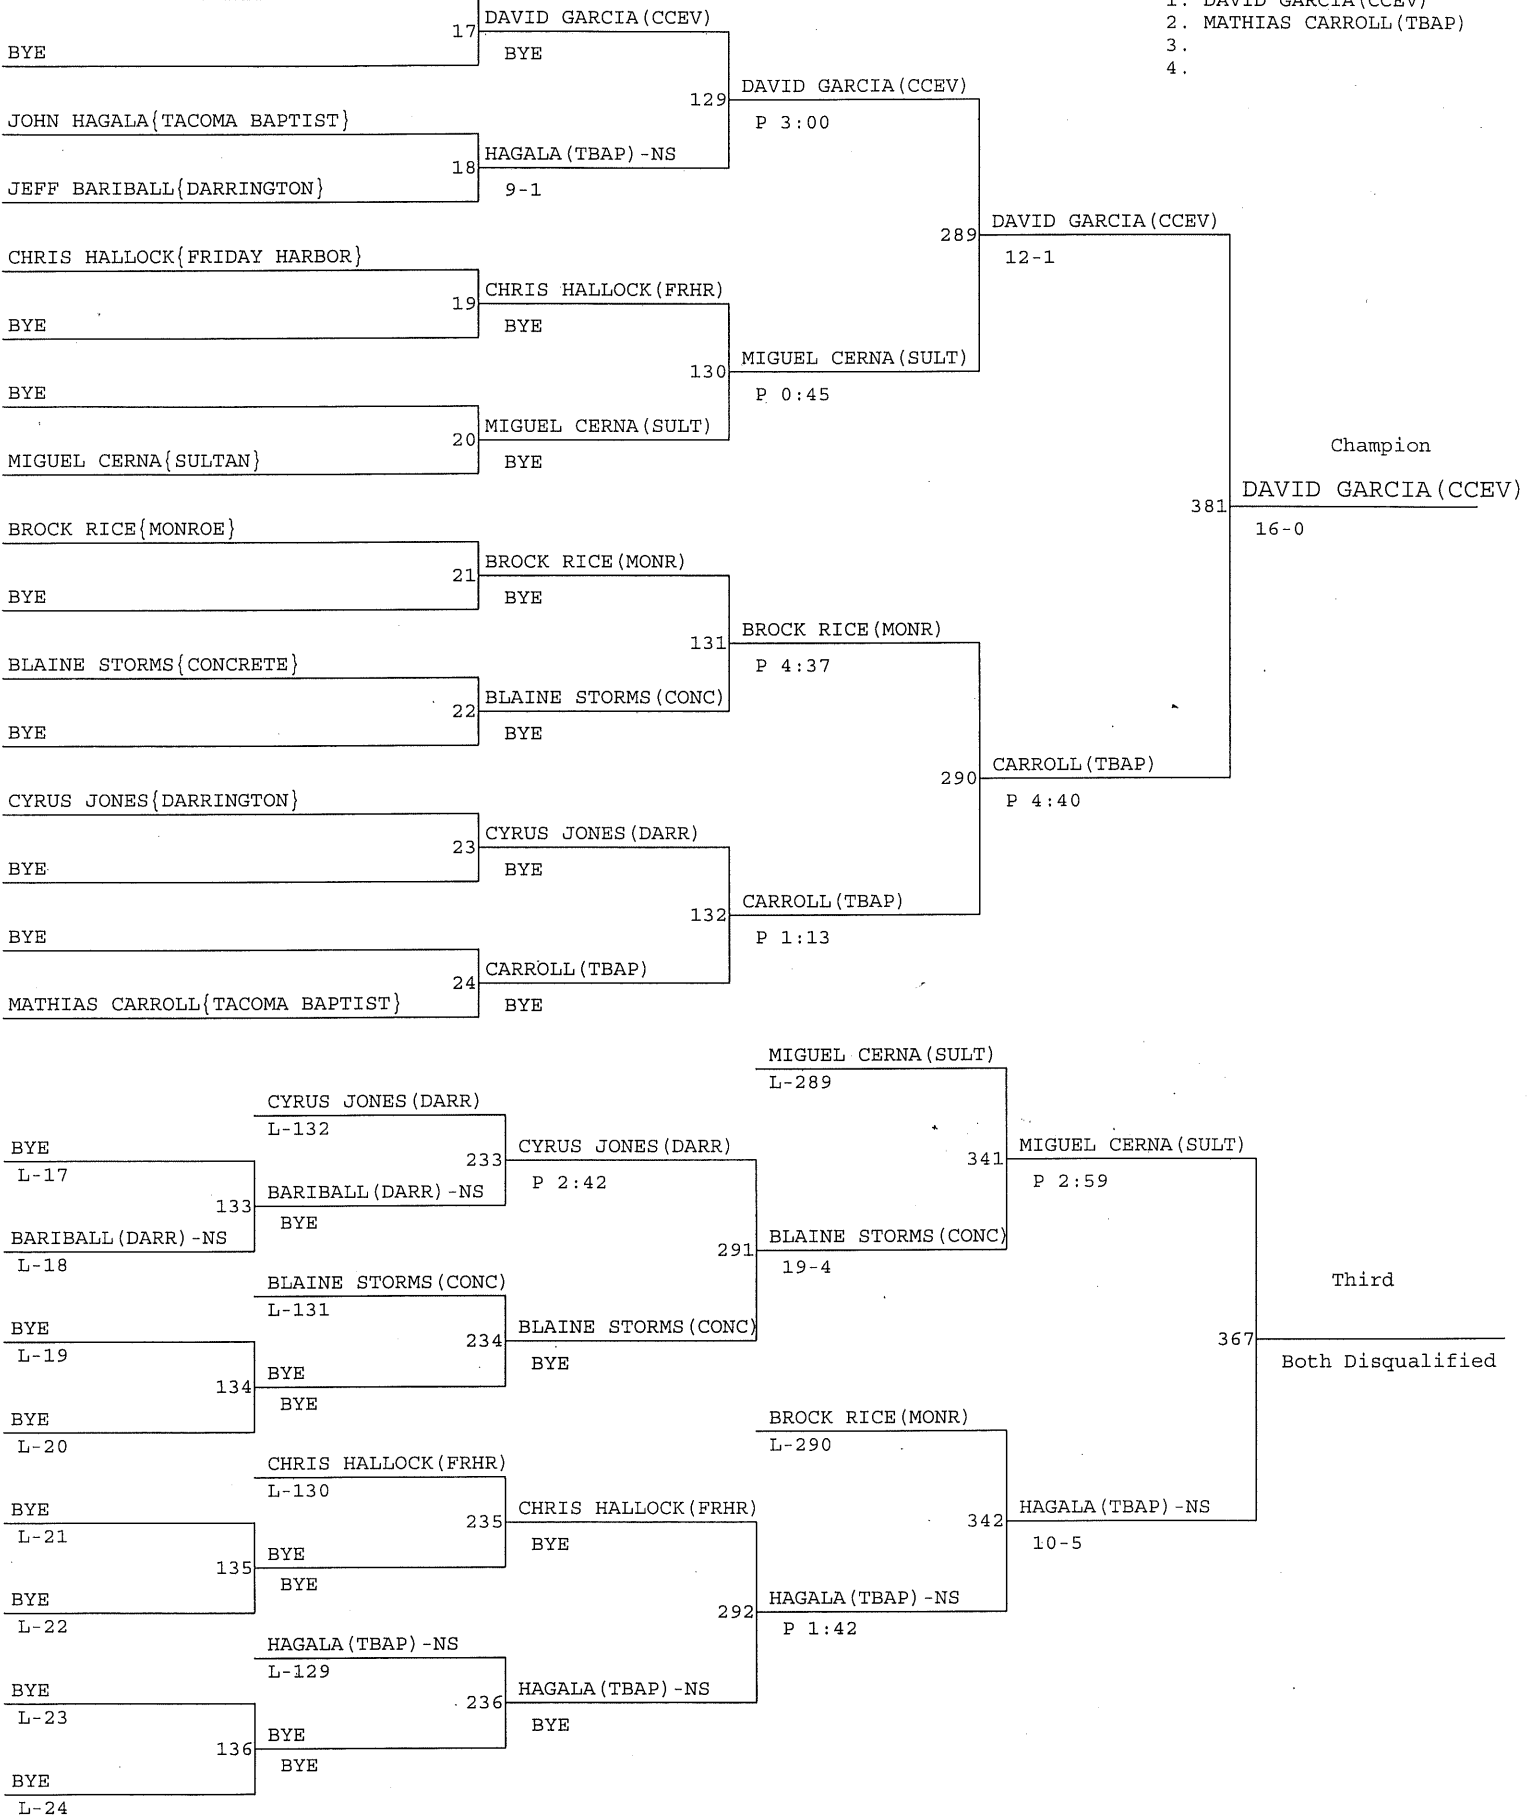

SKY VALLEY INVITATIONAL

Weight Class : 120

DAVID GARCIA {CASCADE-EVERETT}

1. DAVID GARCIA (CCEV)
2. MATHIAS CARROLL (TBAP)
- 3.
- 4.