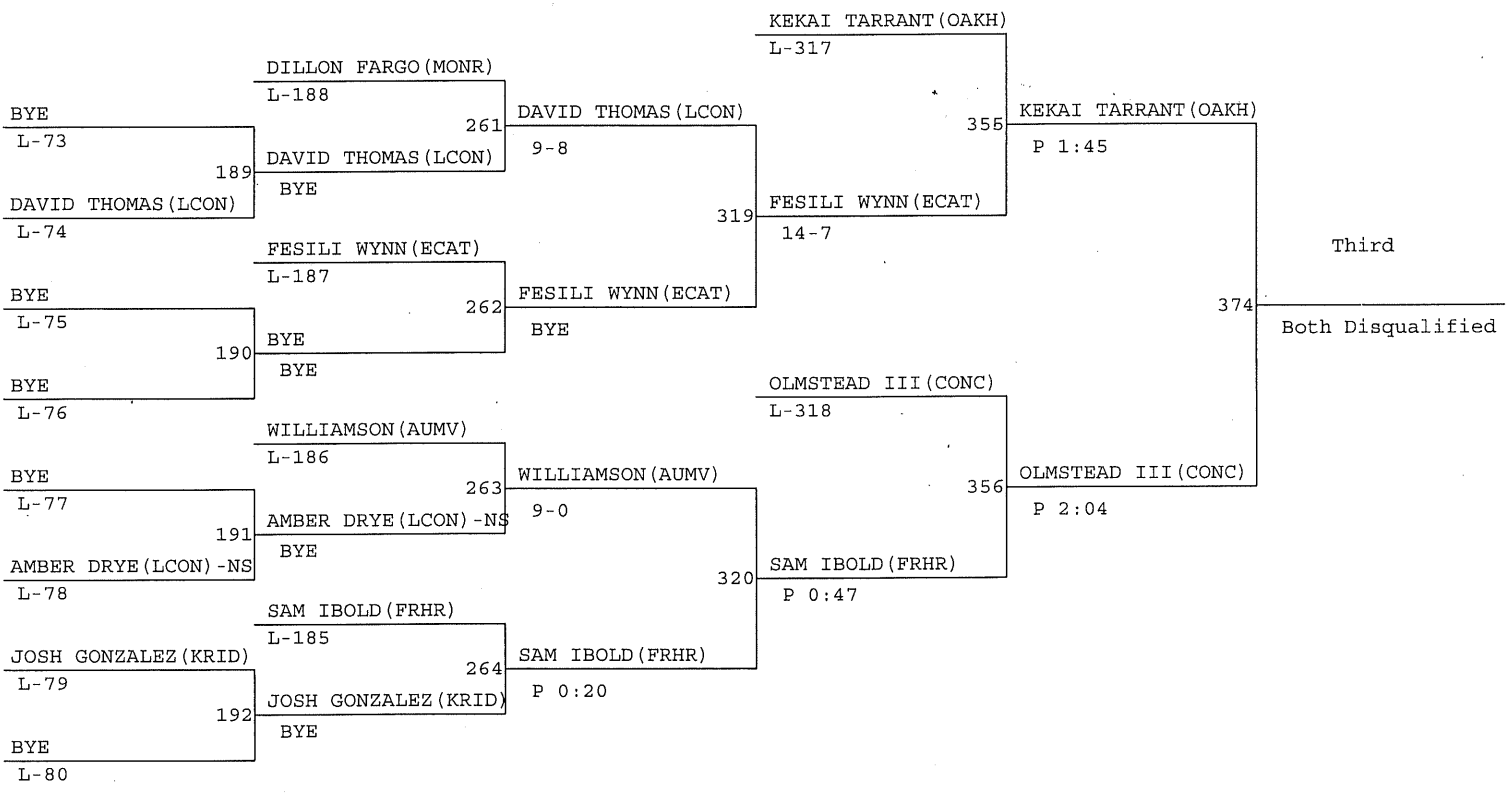

SKY VALLEY INVITATIONAL

Weight Class : 160

1. GARRETT GREEN (DARR)
2. KENNY LOSLABEN (SULT)
- 3.
- 4.

SKY VALLEY INVITATIONAL

Weight Class : 170

SAM IBOLD{FRIDAY HARBOR}

1. JAMES TATE (SAMM)
2. KELLEN POLK (CCEV)
- 3.
- 4.

Champion  
JAMES TATE (SAMM)  
P 3:11

KEKAI TARRANT (OAKH)  
L-317

Third

Both Disqualified

SKY VALLEY INVITATIONAL

Weight Class : 182

SKY VALLEY INVITATIONAL

Weight Class : 195