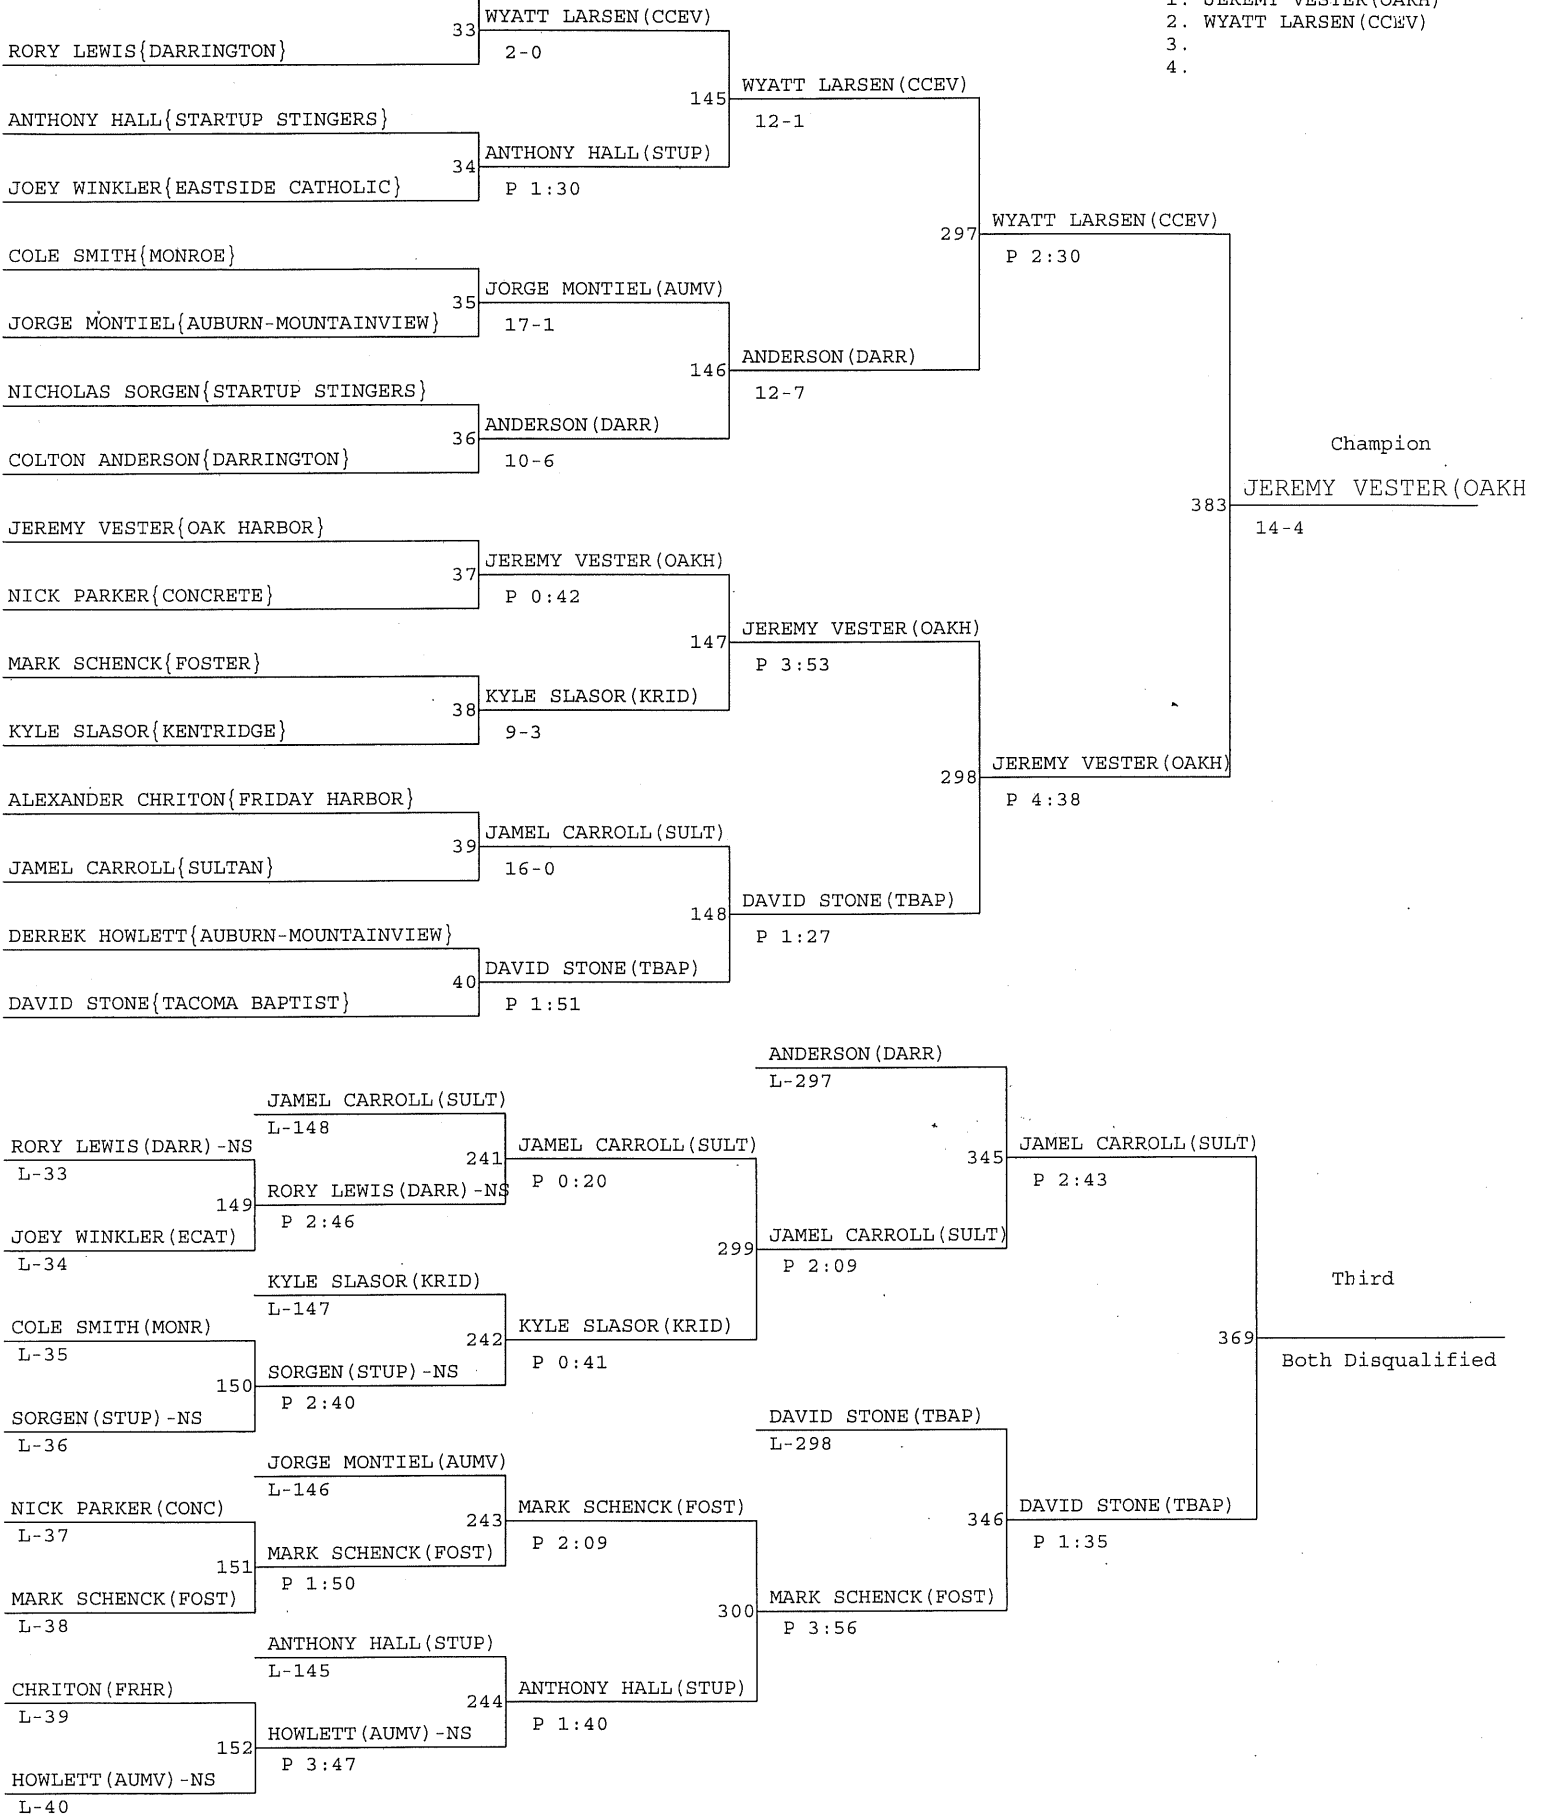

SKY VALLEY INVITATIONAL

Weight Class : 132

WYATT LARSEN {CASCADE-EVERETT}

1. JEREMY VESTER (OAKH)
2. WYATT LARSEN (CCEV)
- 3.
- 4.