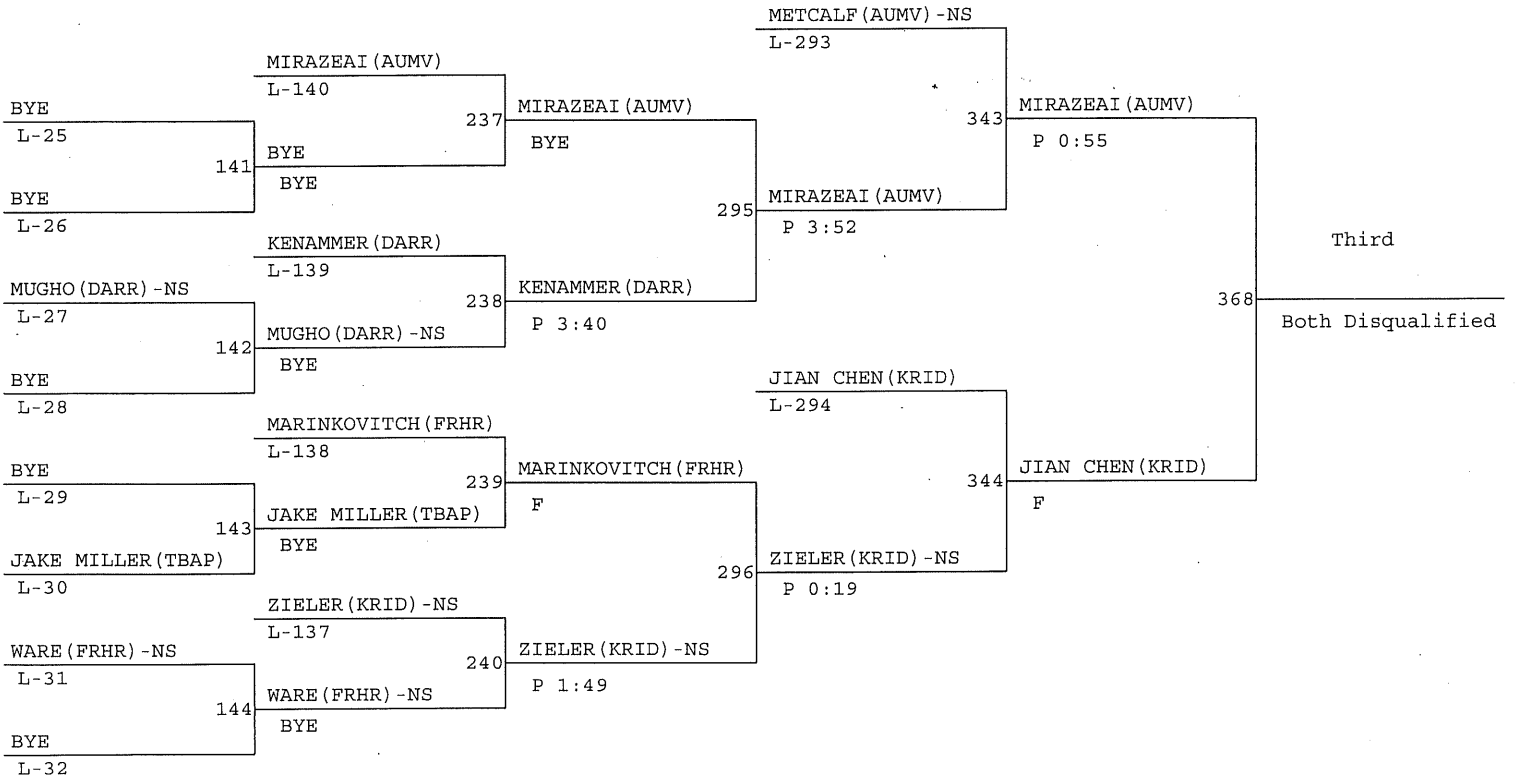

SKY VALLEY INVITATIONAL

Weight Class : 120

DAVID GARCIA {CASCADE-EVERETT}

1. DAVID GARCIA (CCEV)
2. MATHIAS CARROLL (TBAP)
- 3.
- 4.

SKY VALLEY INVITATIONAL

Weight Class : 126

JAMES MACKENZIE {SULTAN}

1. JAMES MACKENZIE (SULT)
2. RATHTANA DUONG (SAMM)
- 3.
- 4.