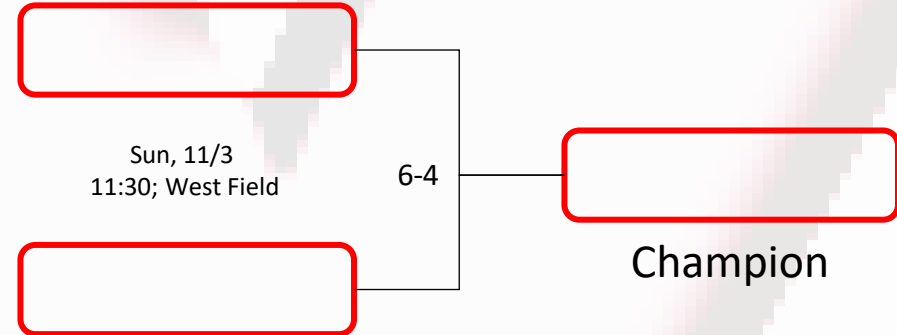

2019 Iron Dukes Bowl 6th Grade Division

All games will be played at Worden Park – 800 W. West Hillside Street, Wellington, KS 67152

Round Robin Play

Seeding

1 - Wellington	4-4
2 - Rose Hill	2-5
3 - Maize 2	1-7

Campion's Bracket

Round Robin play will decide Championship Game

Tie Breaker Determination Based on:

1. Head to Head
2. Fewest Points Allowed
3. Coin Toss