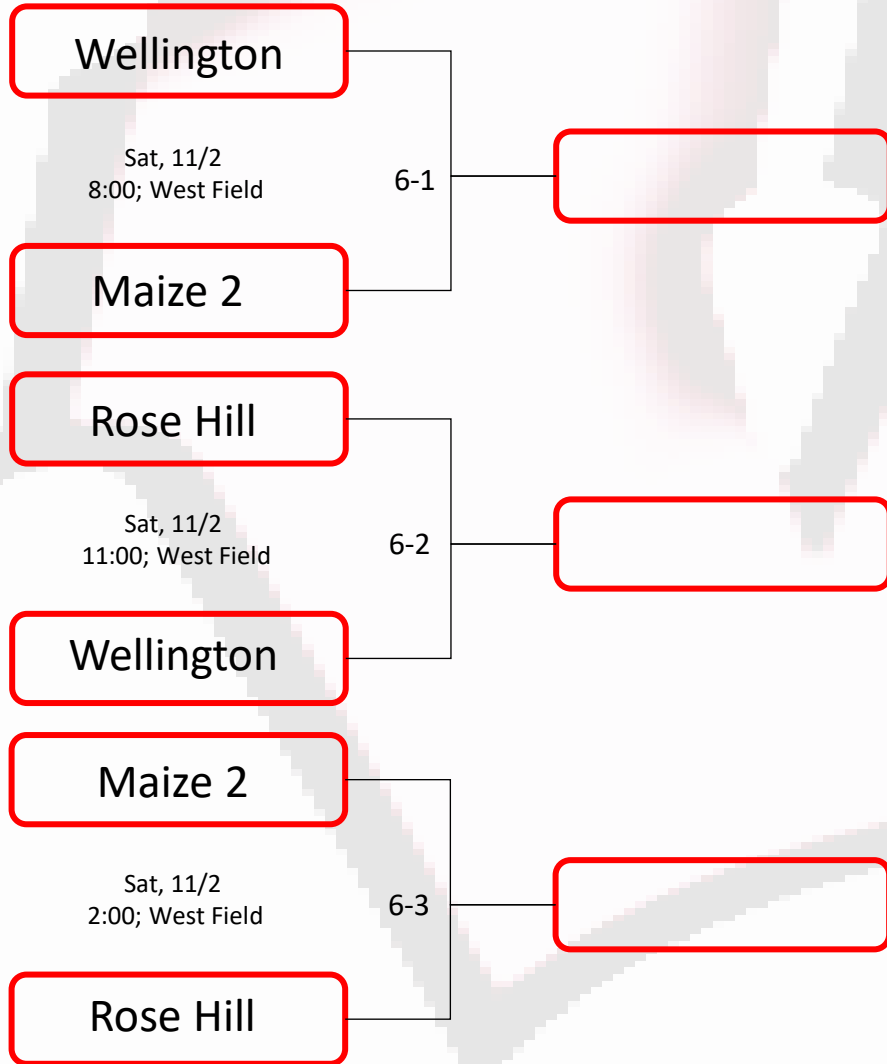

2019 Iron Dukes Bowl 6th Grade Division

All games will be played at Worden Park – 800 W. West Hillside Street, Wellington, KS 67152

Round Robin Play

Seeding

1 - Wellington	4-4
2 - Rose Hill	2-5
3 - Maize 2	1-7

Campion's Bracket

Round Robin play will decide Championship Game

Tie Breaker Determination Based on:

1. Head to Head
2. Fewest Points Allowed
3. Coin Toss