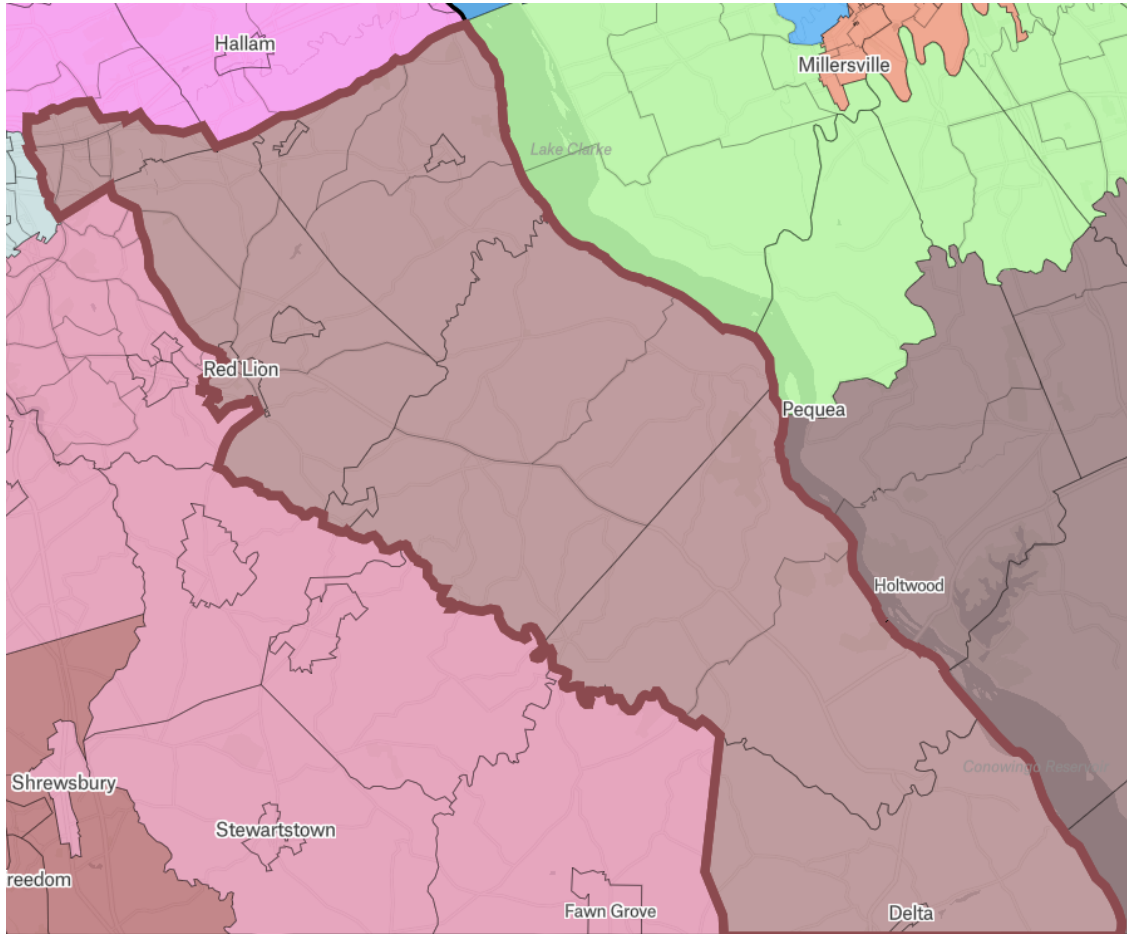

PENNSYLVANIA HOUSE DISTRICT 94

PA STATE HOUSE DISTRICT 94 INCLUDES THE FOLLOWING AREAS:

YORK COUNTY:

- Chanceford Township
- Lower Chanceford Township
- Lower Windsor Township
- Peach Bottom Township
- Springettsbury Township 01
- Springettsbury Township 04
- Springettsbury Township 05
- Springettsbury Township 06
- Springettsbury Township 08
- Windsor Township
- Delta Borough
- East Prospect Borough
- Felton Borough
- Red Lion Borough
- Windsor Borough
- Yorkana Borough

*This document created, printed and paid for by
the Democratic Party of York County*