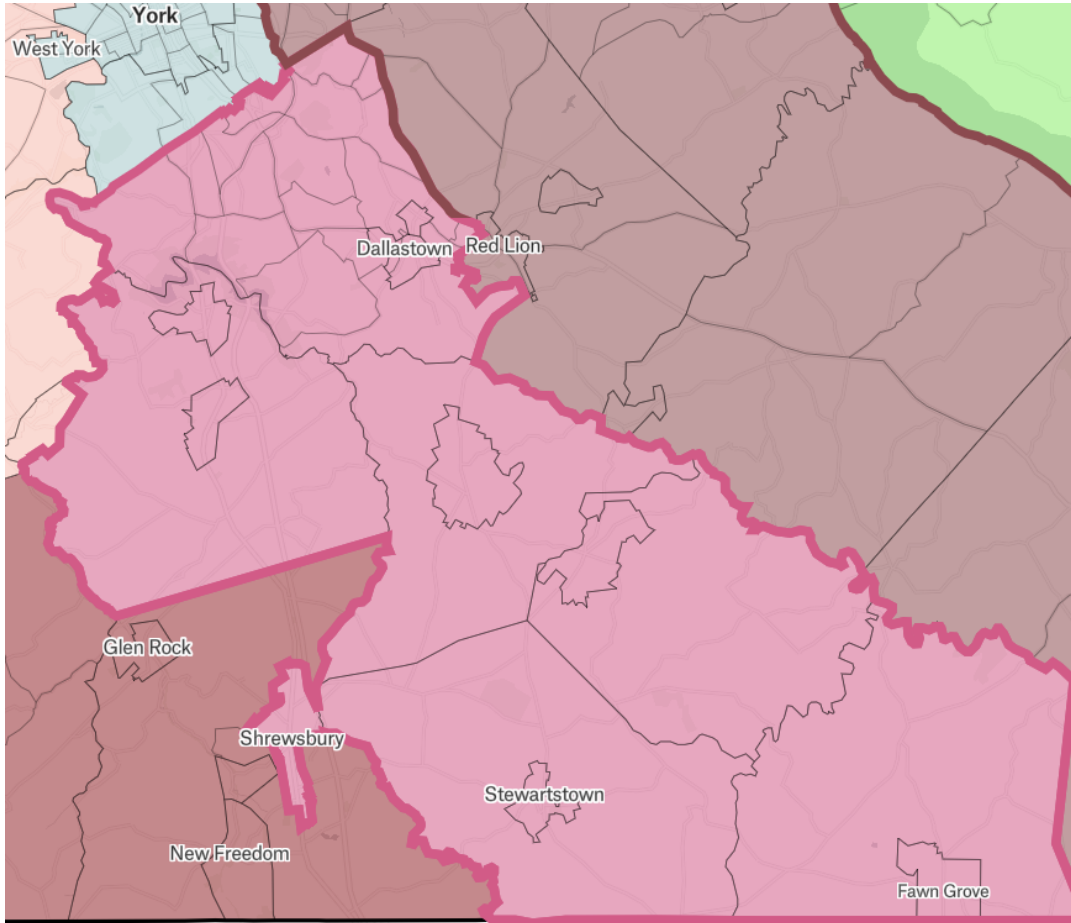

PENNSYLVANIA HOUSE DISTRICT 93

PA STATE HOUSE DISTRICT 93 INCLUDES THE FOLLOWING AREAS:

YORK COUNTY:

- East Hopewell Township
- Fawn Township
- Hopewell Township
- North Hopewell Township
- Springfield Township
- York Township
- Cross Roads Borough
- Dallastown Borough
- Fawn Grove Borough
- Jacobus Borough
- Loganville Borough
- Shrewsbury Borough
- Stewartstown Borough
- Winterstown Borough
- Yoe Borough

*This document created, printed and paid for by
the Democratic Party of York County*