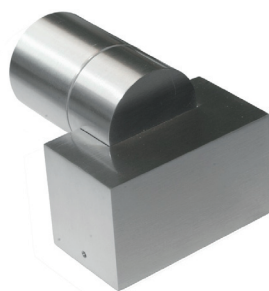

ALUMINIUM MIDI WALL LAMP SINGLE SIDE

in- & outdoor use
with CREE LED

Ordercode: 149-123
EAN: 8714984906143
Color: Warm White
Input: 230V
Power: 1 Watt
LED Quantity: 1

Beam: 40°
Lumen: 1 x 54 lumen
Color temp: 3000K
Height: 117 mm
Width: 100 mm

Depth: 91 mm
Connection type: Screw connection
LED: CREE
IP rate: IP54
Carton Quantity: 10