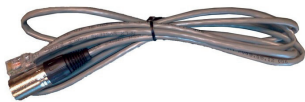

LED CONTROLLER DMX SLAVE (UTP IN AND OUT)

To use in combination with 214-116

Ordercode: 214-113
EAN: 8714984904088
Input: 12V/24V
Power: 180 Watt/240 Watt

Length: 175mm
Width: 45mm
Height: 35mm
Conn Type: Screw Connection

Dimmable: Yes
Remote Control: No
IP Rate: IP20
Carton Quantity: 1