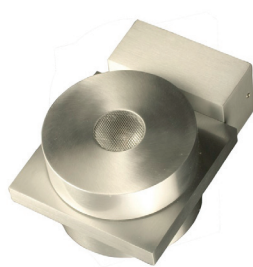

Wall Lamps

ALUMINIUM MAXI WALL LAMP DOUBLE SIDE

in- & outdoor use
with CREE LED

Ordercode: 149-129
EAN: 8714984907249
Color: Warm White
Input: 230V
Power: 6 Watt
LED Quantity: 2

Beam: 40°
Lumen: 2 x 162 lumen
Color temp: 3000K
Height: 205mm
Width: 110 mm

Depth: 140mm
Connection type: Screw connection
LED: CREE
IP rate: IP54
Carton Quantity: 1