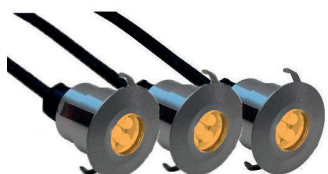

MIDI GROUND SPOT 6 LED AMBER

3 pack
Plug & Play connection

Ordercode: 149-026
EAN: 8714984904439
Color: Amber
Input: 12V
Power: 0,5 Watt
LED Qty: 6

Diameter: 40mm

Depth: 57mm
Wire length: 2 meter
Mounting hole: 30mm
LED: TOP
IP Rate: IP67
Carton Quantity: 6