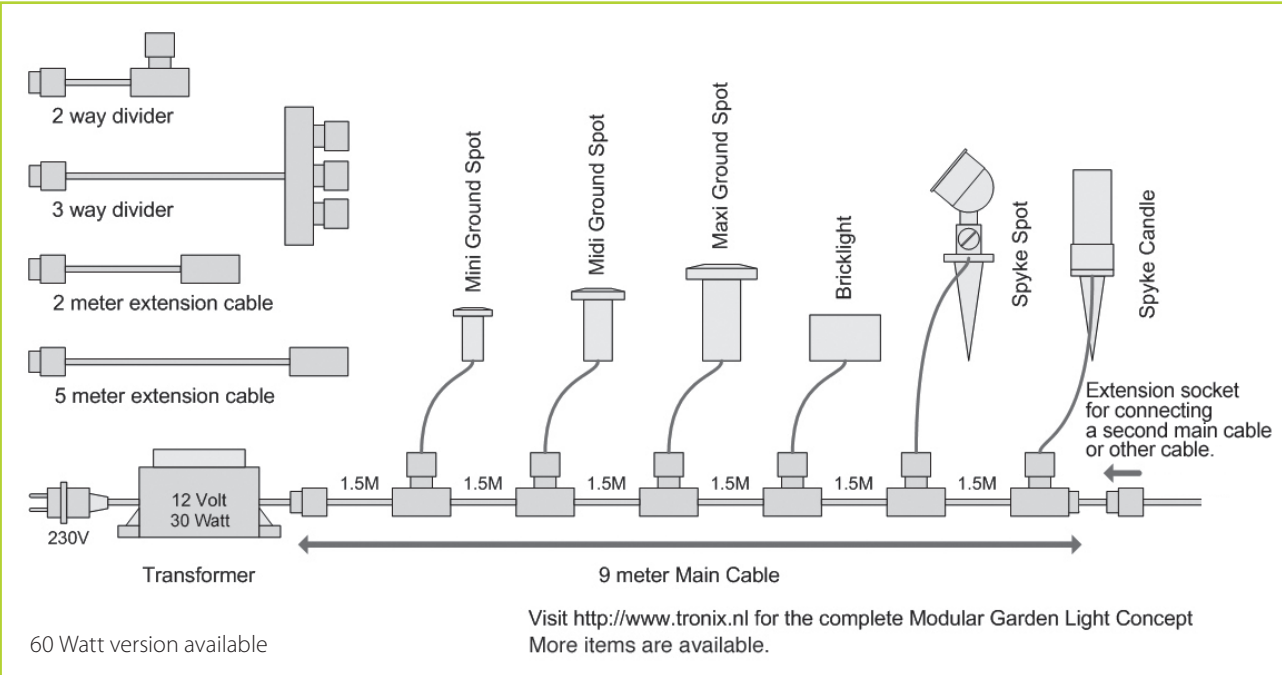

terraces

driveways,

tile work around swimming pools and duckboards

Thanks to the low voltage (12V) it is safe for children.

Garden Light 12V Plug & Play

Easily assembling, attractive lighting

The LED Garden Lights system is easy to assemble. With the transformer and the main cable as a base, any wished composition can be constructed using divide- and extension cords. Depending on the circumstance, the cables may lie on or under the ground. Concealing the cables in the foot of a hedge can also be a practical solution.