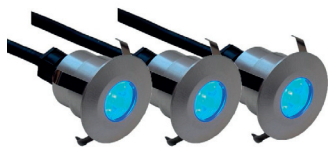

Diameter: 40mm

Depth: 57mm
Wire length: 2 meter
Mounting hole: 30mm
LED: TOP
IP Rate: IP67
Carton Quantity: 6

Garden Light 12V Plug & Play

MIDI GROUND SPOT 6 LED BLUE

3 pack
Plug & Play connection

Ordercode: 149-022
EAN: 8714984904422
Color: Blue
Input: 12V
Power: 0,5 Watt
LED Qty: 6