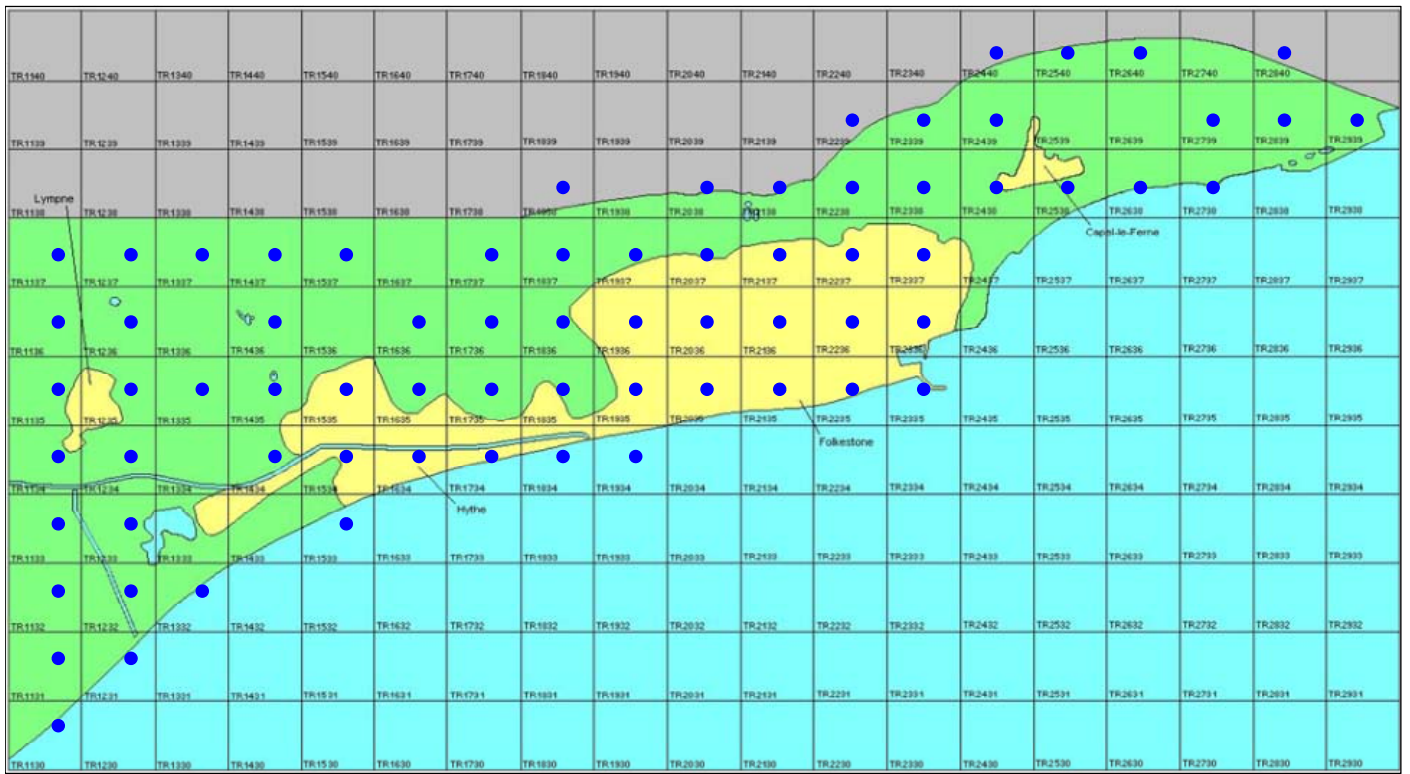

# Pied Wagtail

*Motacilla alba*

Category A

Breeding resident and passage migrant

A widespread and increasing resident breeding species in Kent, which is also a passage migrant.

The full species account will follow but the breeding and wintering distribution maps based on the 2007 – 2012 BTO / KOS atlas are provided below.

Pied Wagtail at Botolph's Bridge (Brian Harper)

The distribution of breeding records recorded in the BTO/KOS Atlas (2007 – 2012) is shown in figure 1.

Figure 1: Breeding distribution of Pied Wagtail at Folkestone and Hythe by 1km square

The distribution of winter records recorded in the BTO/KOS Atlas (2007 – 2012) is shown in figure 2.

Figure 2: Wintering distribution of Pied Wagtail at Folkestone and Hythe by 1km square