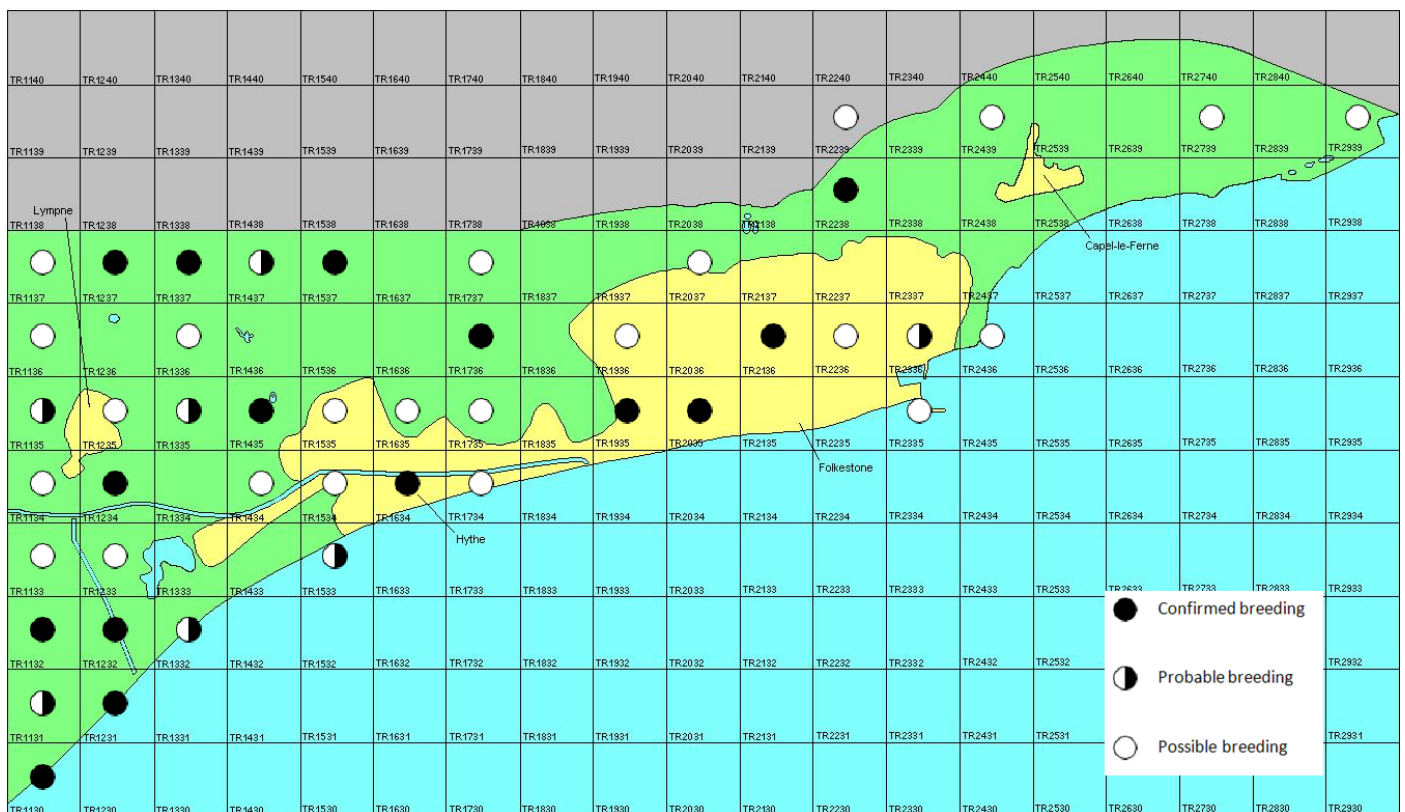

# Pied Wagtail

*Motacilla alba*

Category A

Breeding resident and passage migrant

A widespread and increasing resident breeding species in Kent, which is also a passage migrant.

The full species account will follow but the breeding and wintering distribution maps based on the 2007 – 2012 BTO / KOS atlas are provided below.

Pied Wagtail at Botolph's Bridge (Brian Harper)

The distribution of breeding records recorded in the BTO/KOS Atlas (2007 – 2012) is shown in figure 1.

Figure 1: Breeding distribution of Pied Wagtail at Folkestone and Hythe by 1km square

The distribution of winter records recorded in the BTO/KOS Atlas (2007 – 2012) is shown in figure 2.

Figure 2: Wintering distribution of Pied Wagtail at Folkestone and Hythe by 1km square