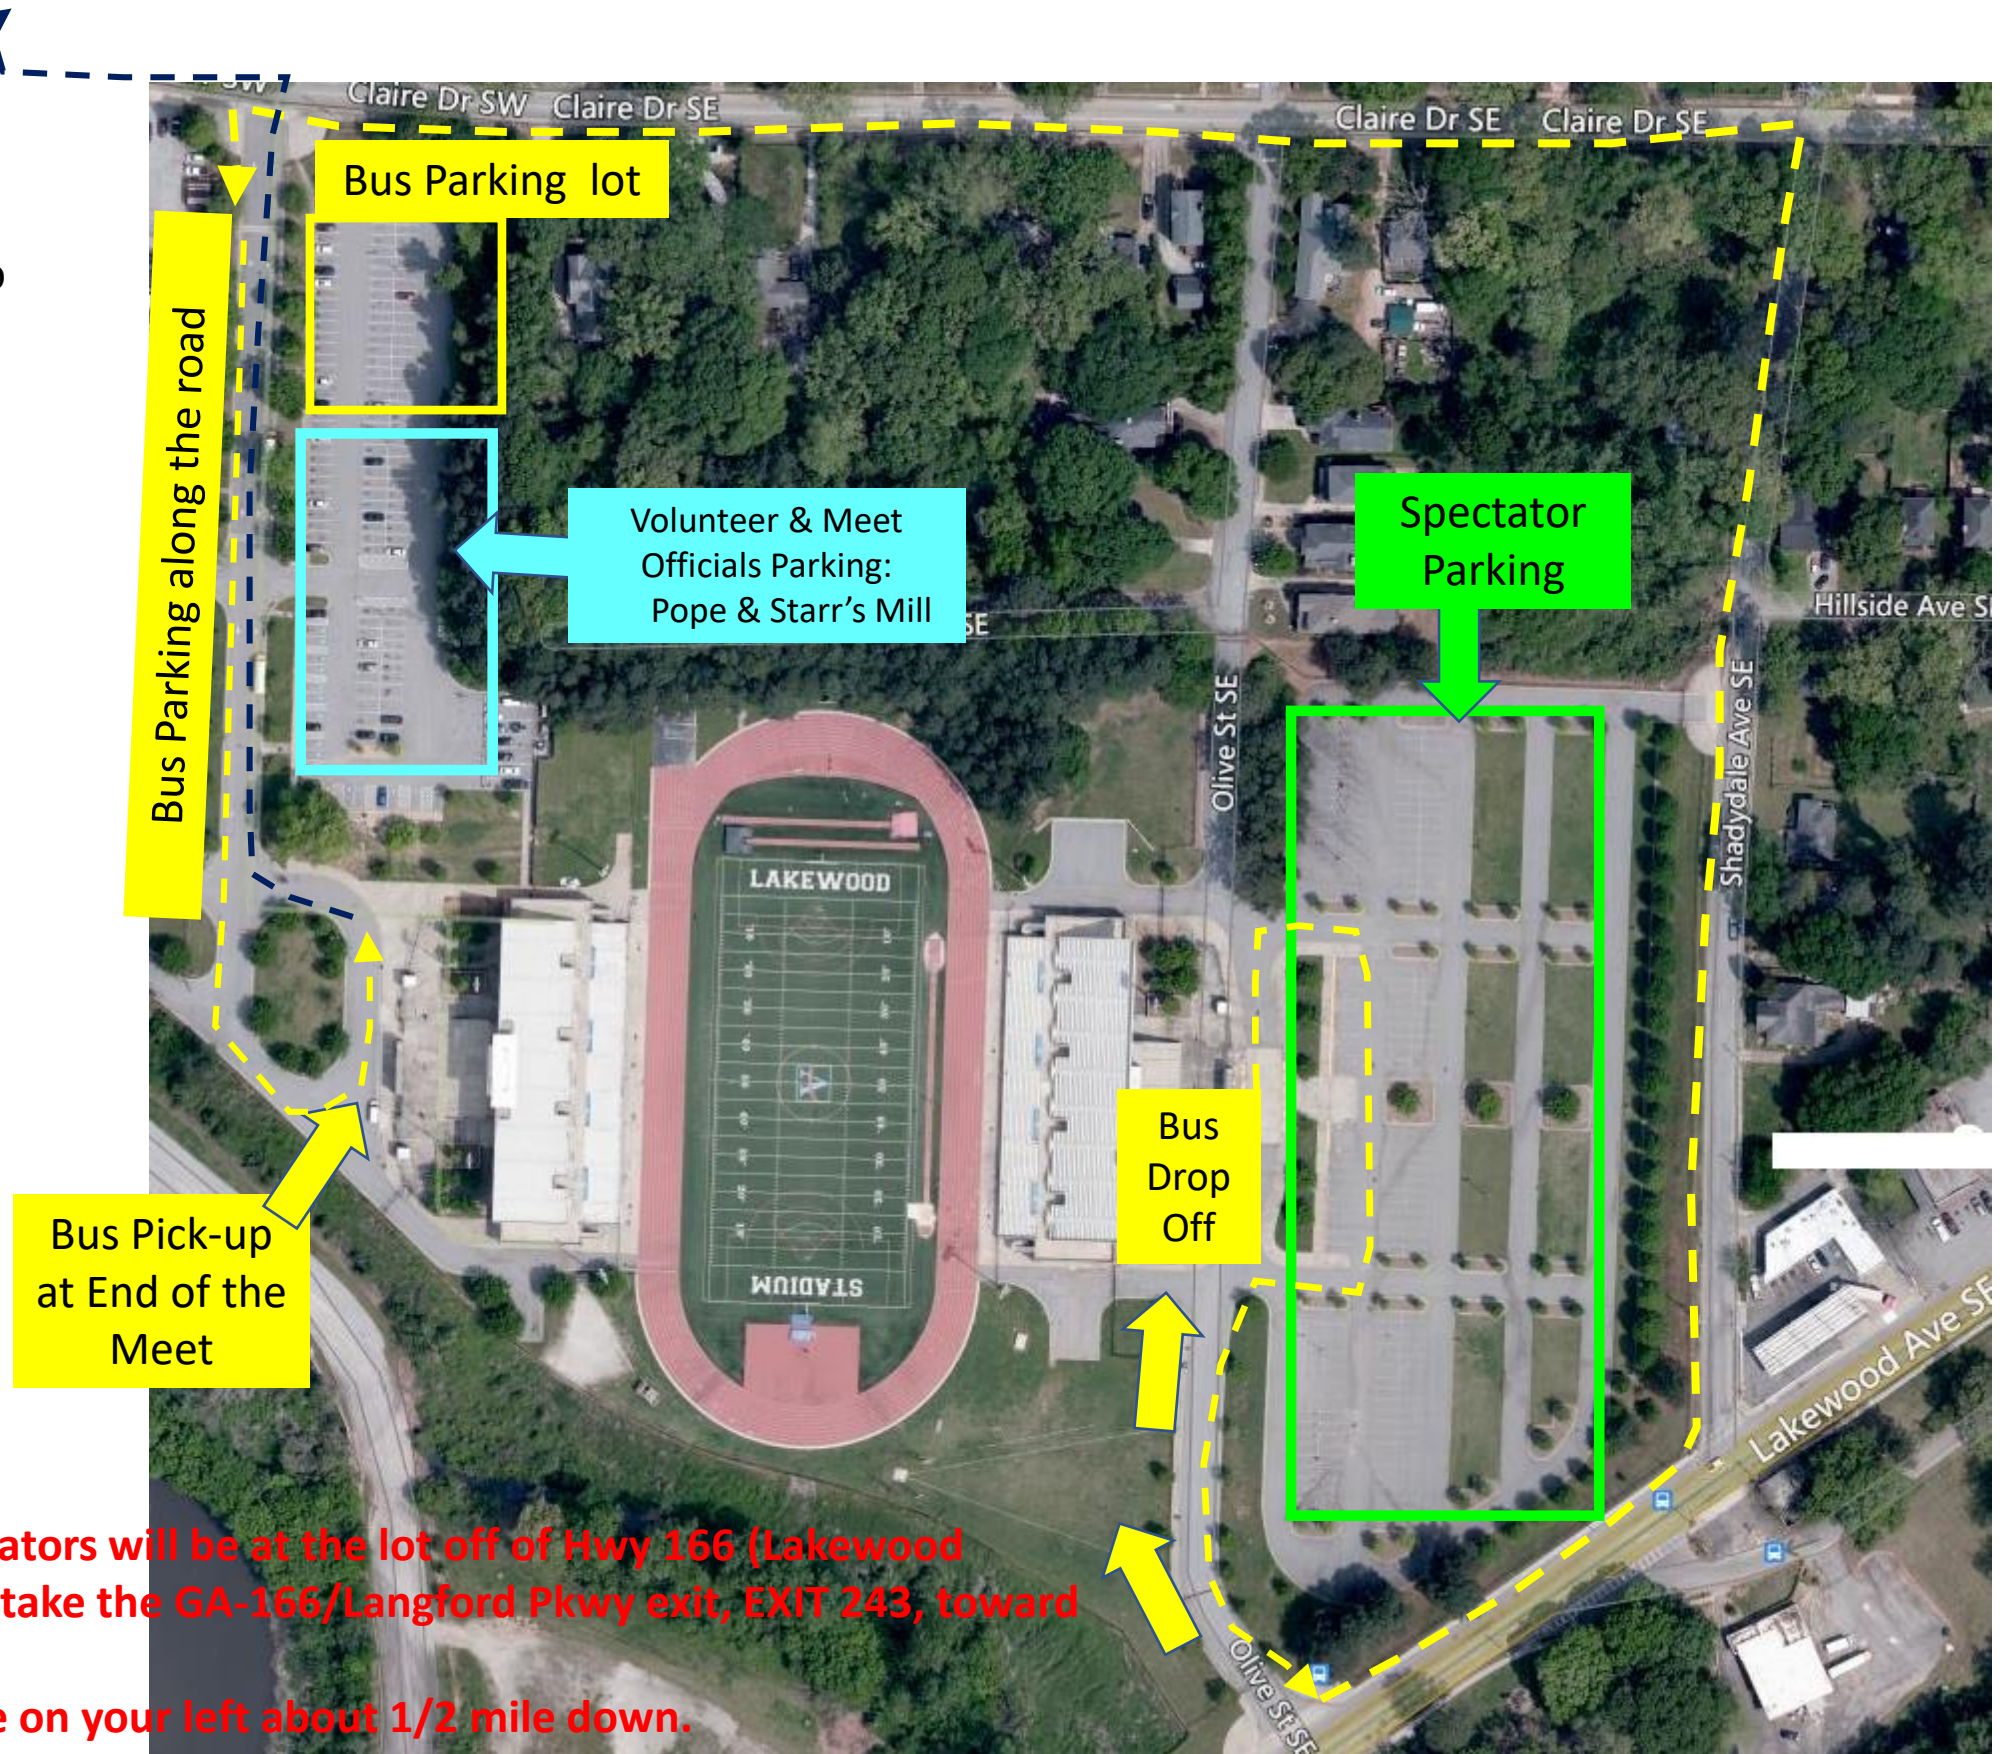

Parking for Spectators, Team Buses, and Volunteer's & Meet Officials

At End of Meet follow Claire Dr to Pryor St to University to I-75/I-85 North

**Parking for all spectators will be at the lot off of Hwy 166 (Lakewood Ave.). Best bet is to take the GA-166/Langford Pkwy exit, EXIT 243, toward East Point
The entrance will be on your left about 1/2 mile down.**