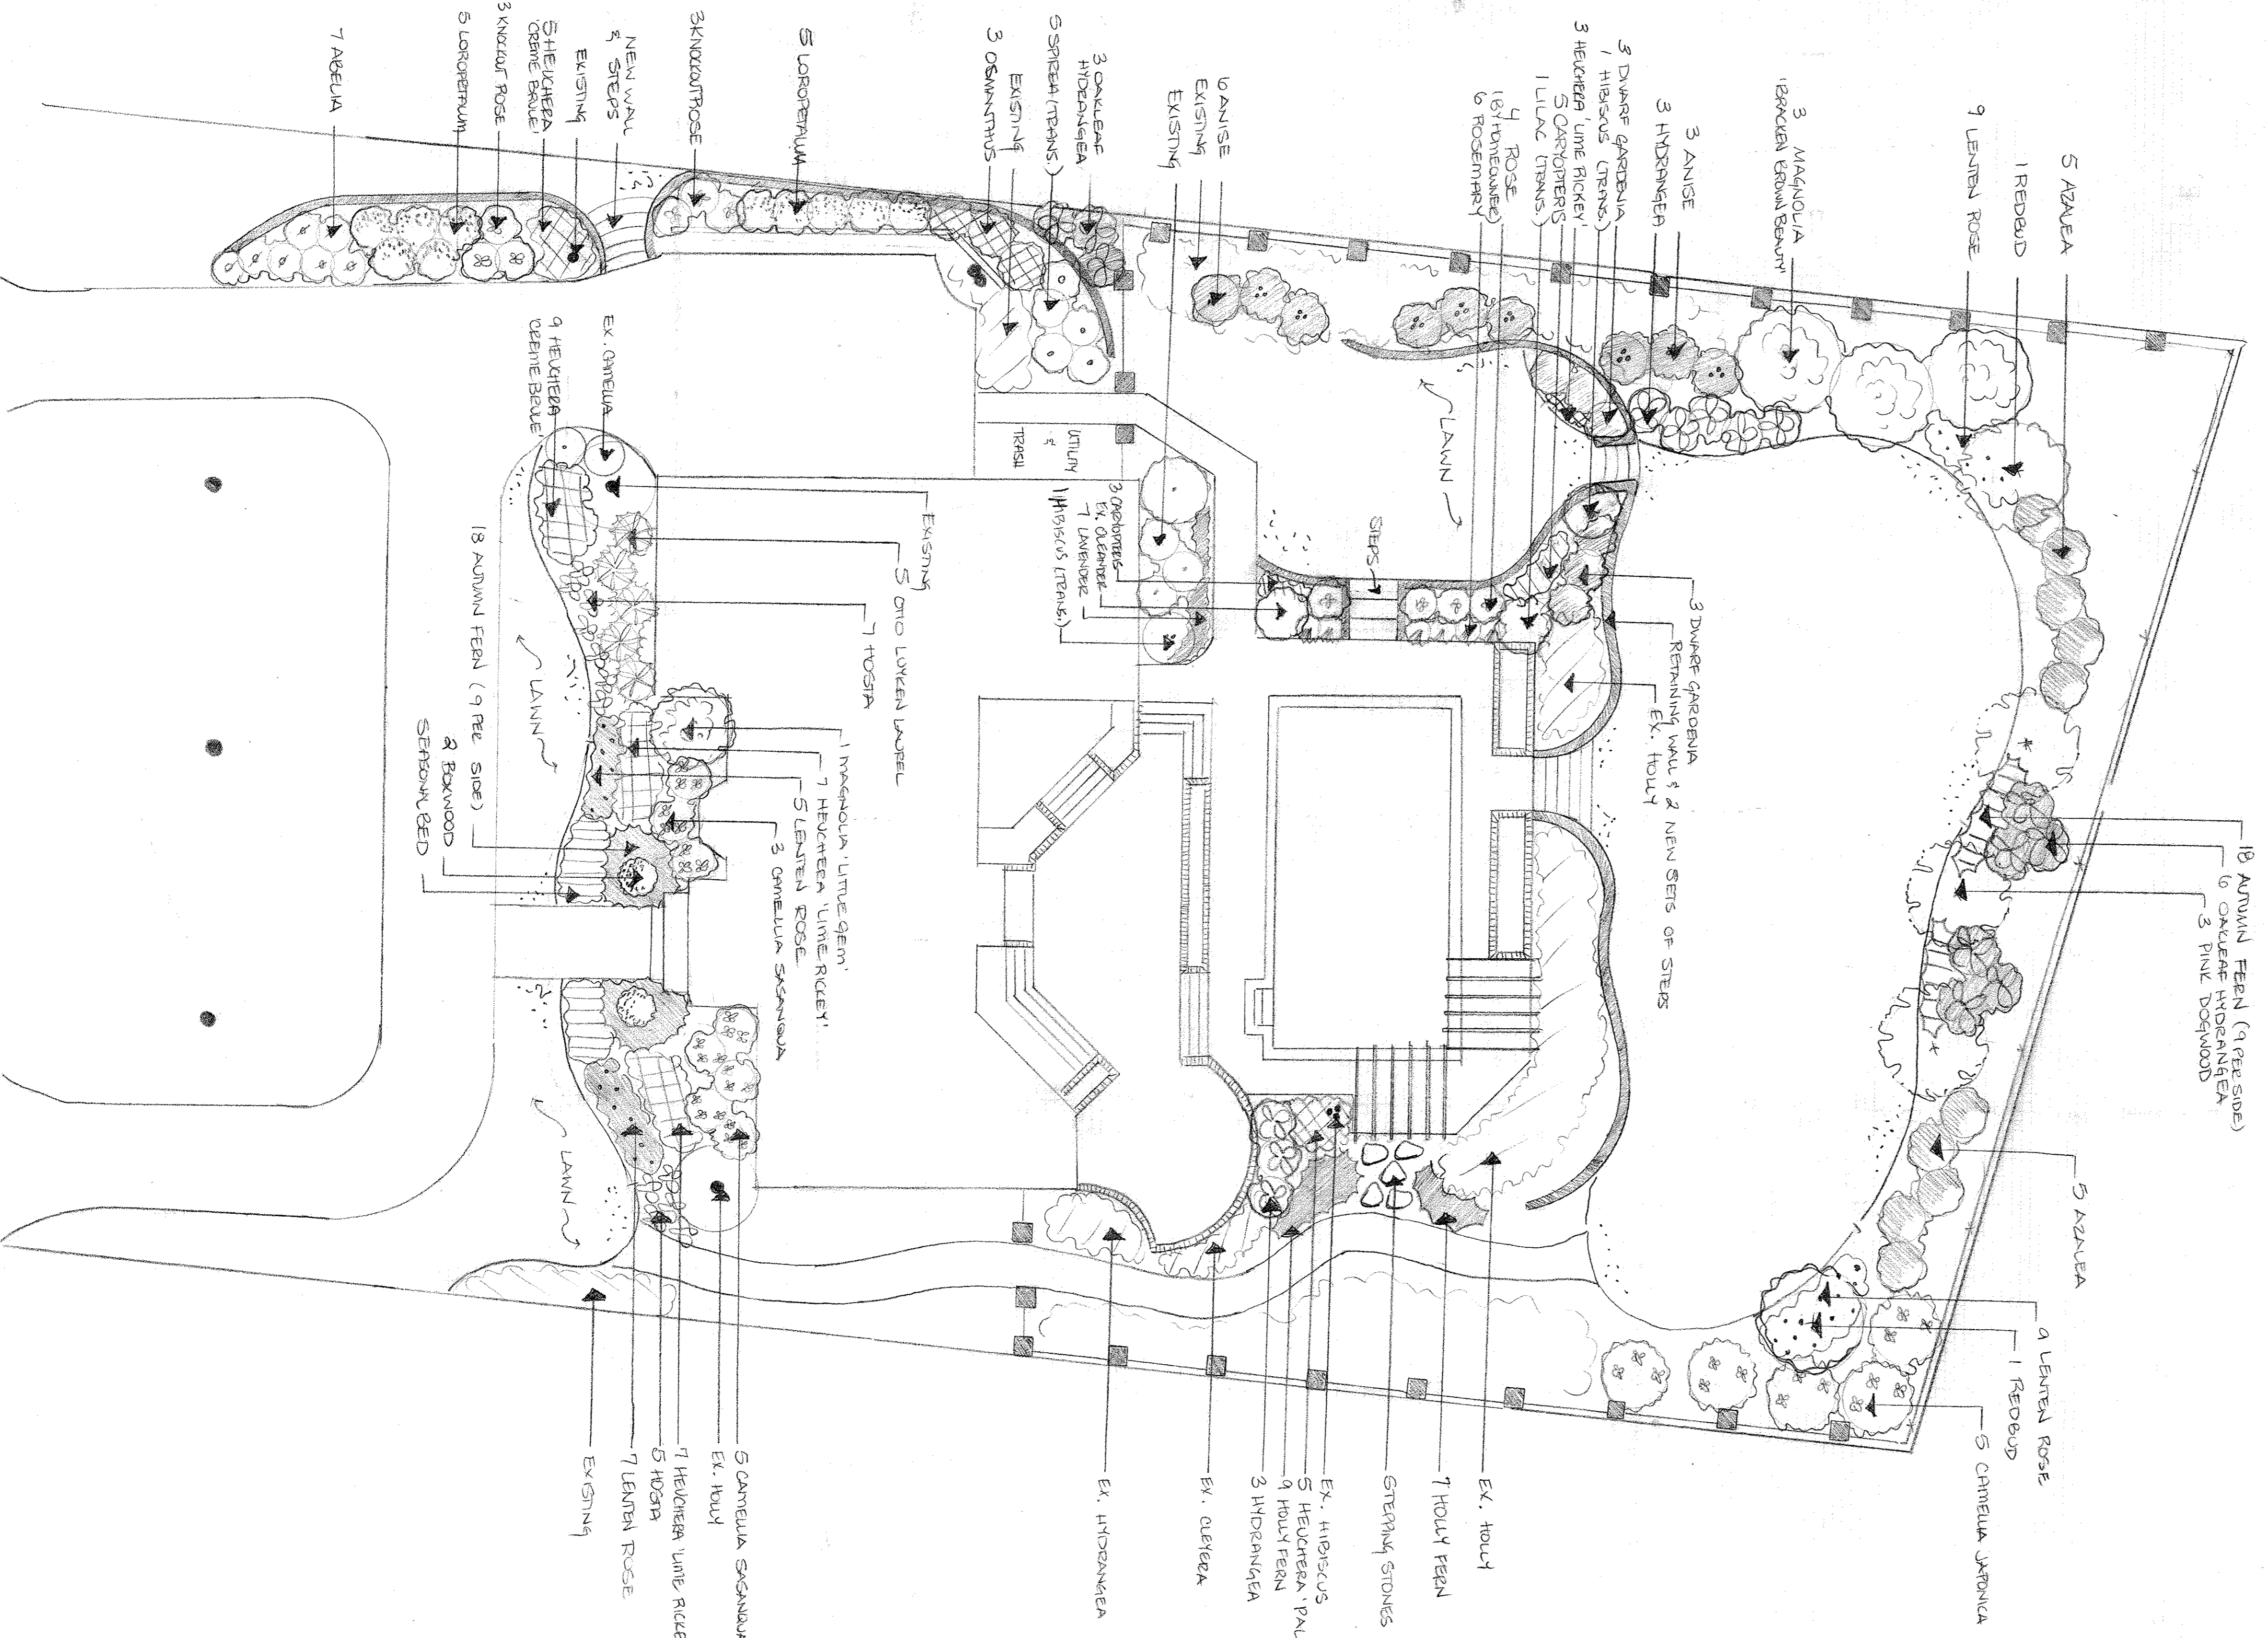

Kevin James Landscape, Inc.
 Design Agreement
 This design is sole property of Kevin James Landscape, Inc. and may not be duplicated or installed by anyone other than Kevin James Landscape, Inc.
 The design must be surrendered upon request. Failure to do so or installation of design by anyone other than Kevin James Landscape, Inc. will result in an appropriate design fee.

Cowell Residence Plant List

Plant Name	Variety	Minimum Size	Quantity
Abelia	Ward Grass	3 Gallon	7
Anise		5 Gallon	9
Autumn Fern		1 Gallon	36
Azalea	George Jabor	3 Gallon	10
Boxwood	Winter Gem	5 Gallon	2
Camellia Japonica	Kramer's Supreme	7 Gallon	5
Camellia sasanqua	Shi Shi Gashira	7 Gallon	8
Canoyperis	Longwood Blue	1 Gallon	8
Dwarf Gardenia	Klein's Hardy	3 Gallon	6
Heuchera	Crème Brule'	1 Quart	14
Heuchera	Lime Ricky	1 Quart	17
Holly Fern	Palace Purple	1 Quart	5
Hosta	Frances Williams	1 Gallon	16
Hydrangea	Endless Summer	1 Gallon	12
Knockout Rose	Red	3 Gallon	6
Lavender	Wilsted	3 Gallon	6
Lenten Rose	Royal Heritage	1 Gallon	7
Corpedalum chinensis	Ruby	3 Gallon	30
Magnolia	Bracken Brown Beauty	3 Gallon	10
Magnolia	Little Gem	6" - 7"	3
Oakleaf Hydrangea	Alice	3 Gallon	1
Osmantbus fragrans		7 Gallon	9
Oto Lyken Laurel		5 Gallon	3
Pink Dogwood		6" - 7"	5
Redbud	Forest Pansy	6" - 7"	3
Rose	By Homeowner	8" - 7"	2
Rosemary		3 Gallon	4
		1 Gallon	6