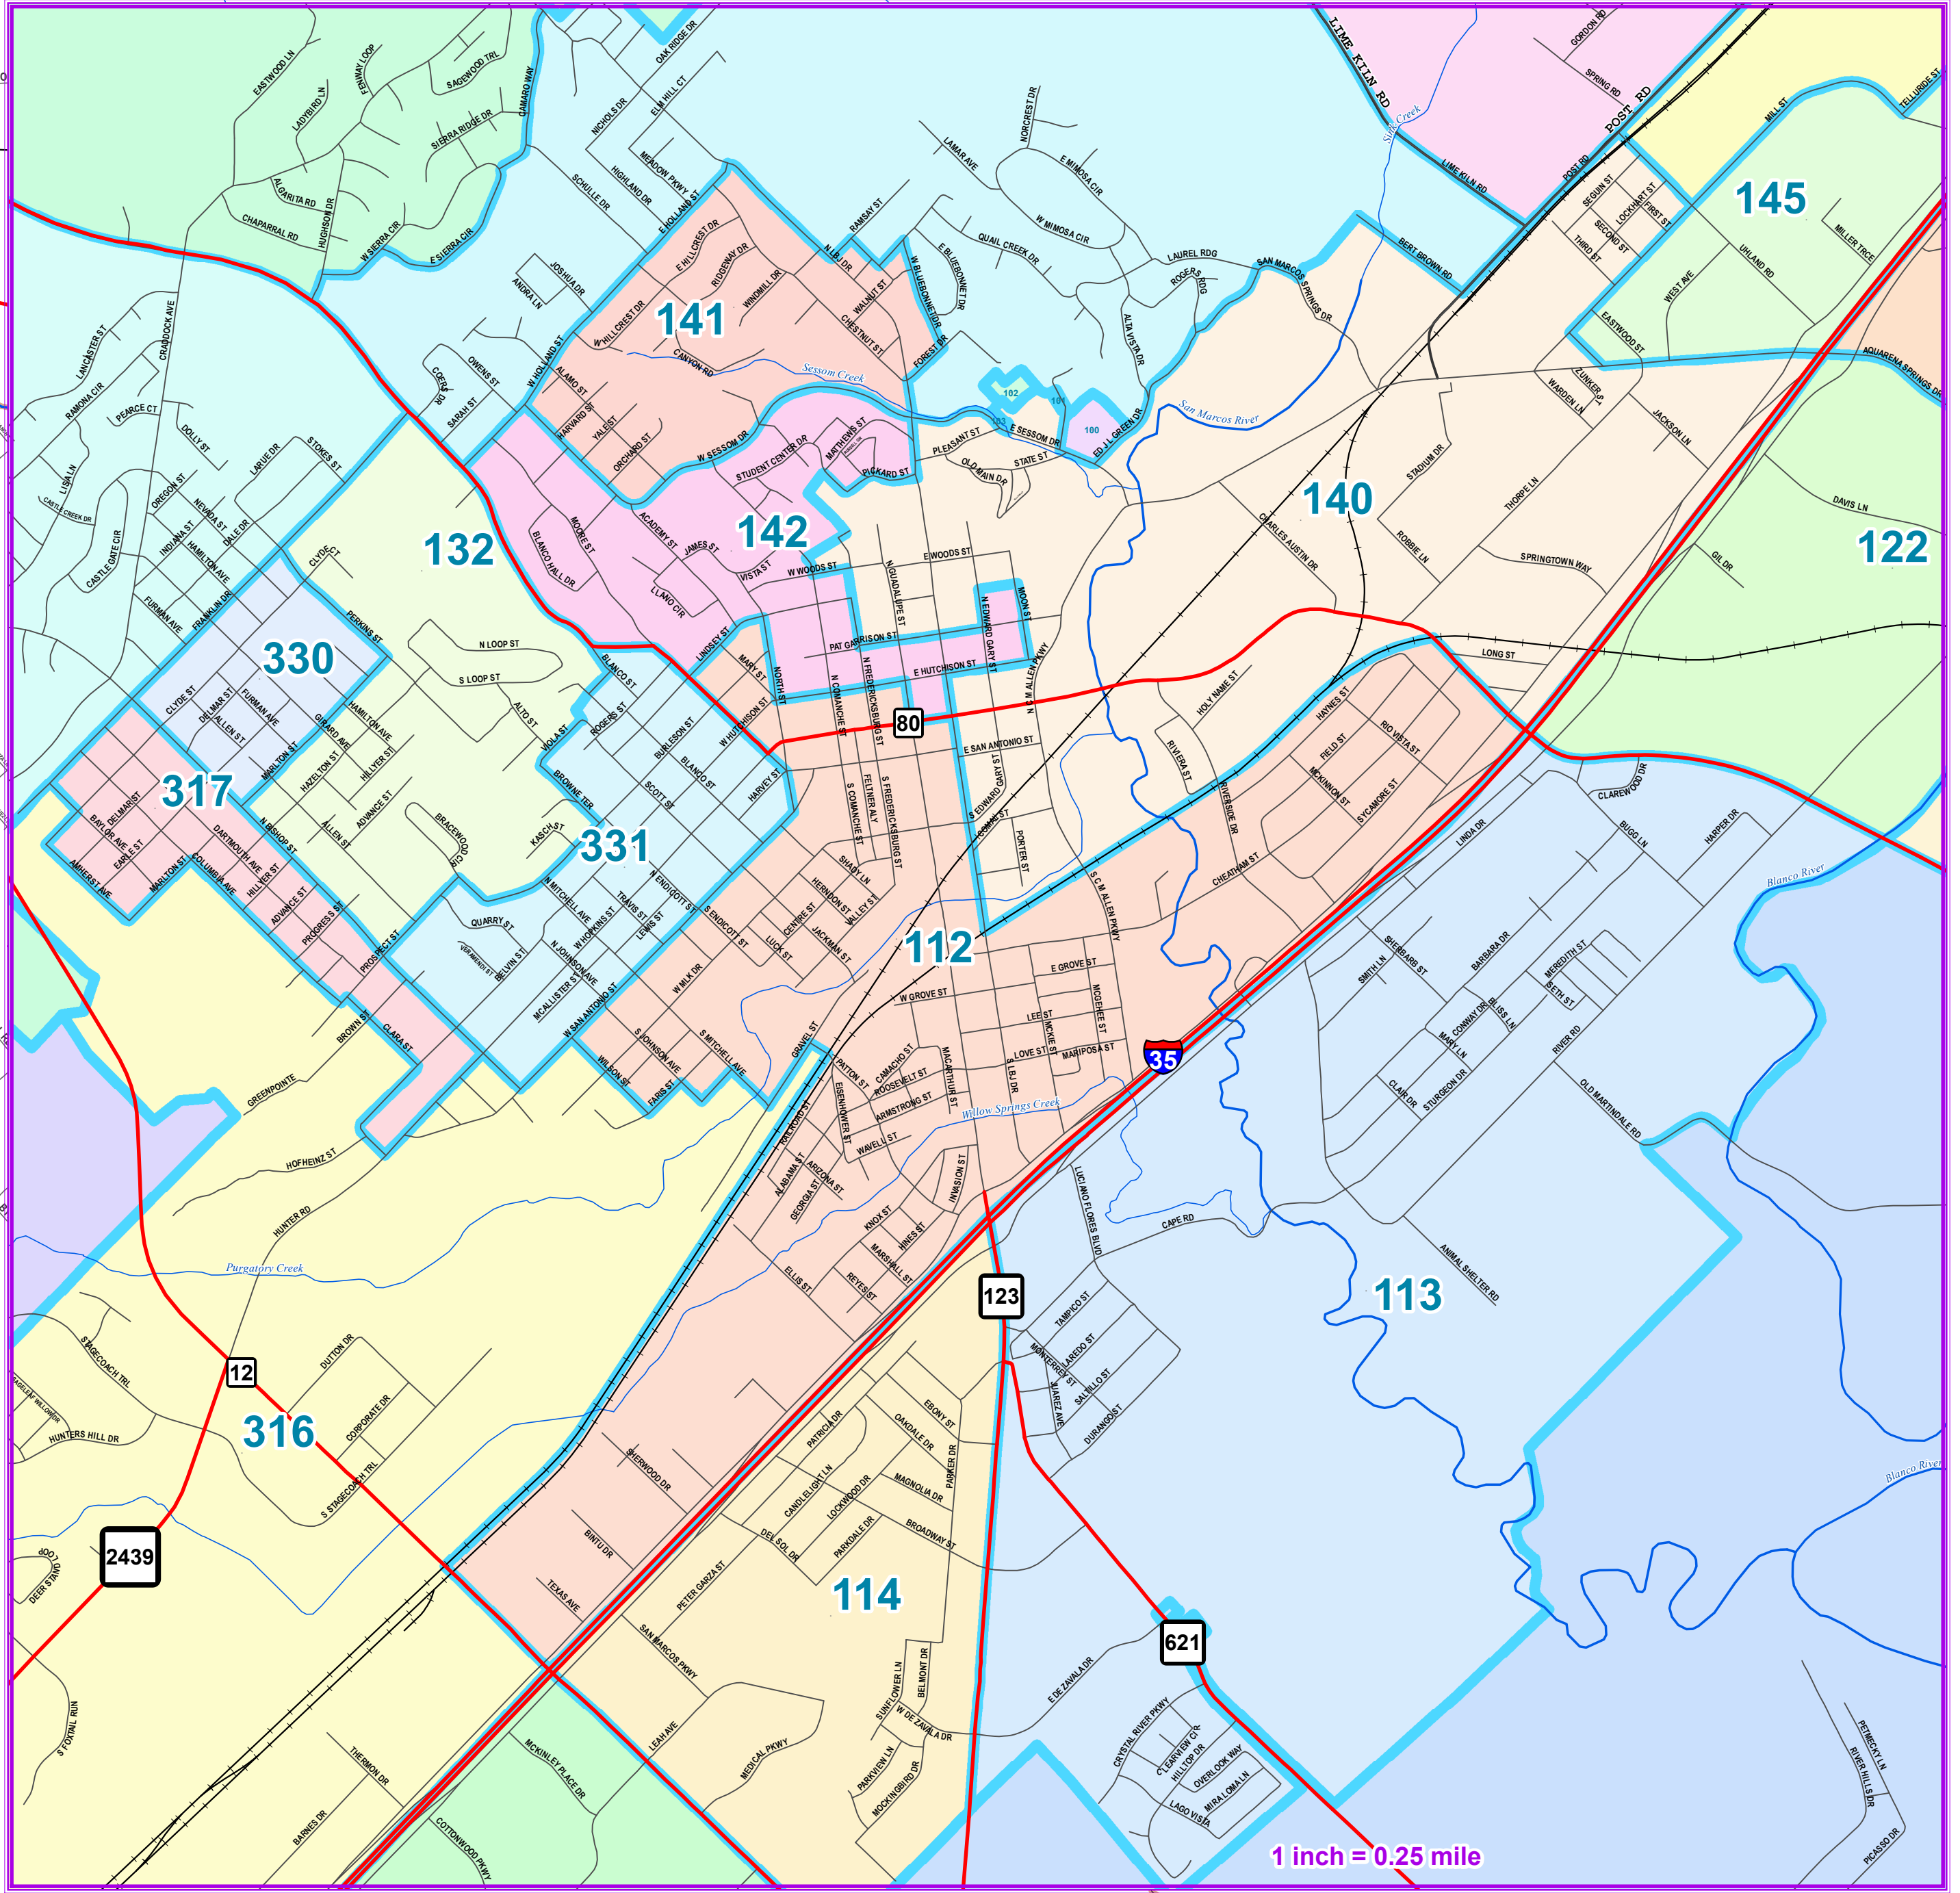

Hays County Election Precincts

For questions or additional information contact the Hays County Elections Administrator's Office
Phone: 512-393-7310
712 South Stagecoach Trail, Suite 1012
San Marcos, TX 78666-6294
e-mail: elections@co.hays.tx.us
<https://hayscountytx.com/elections>

1 inch = 1 mile

1 inch = 0.25 mile