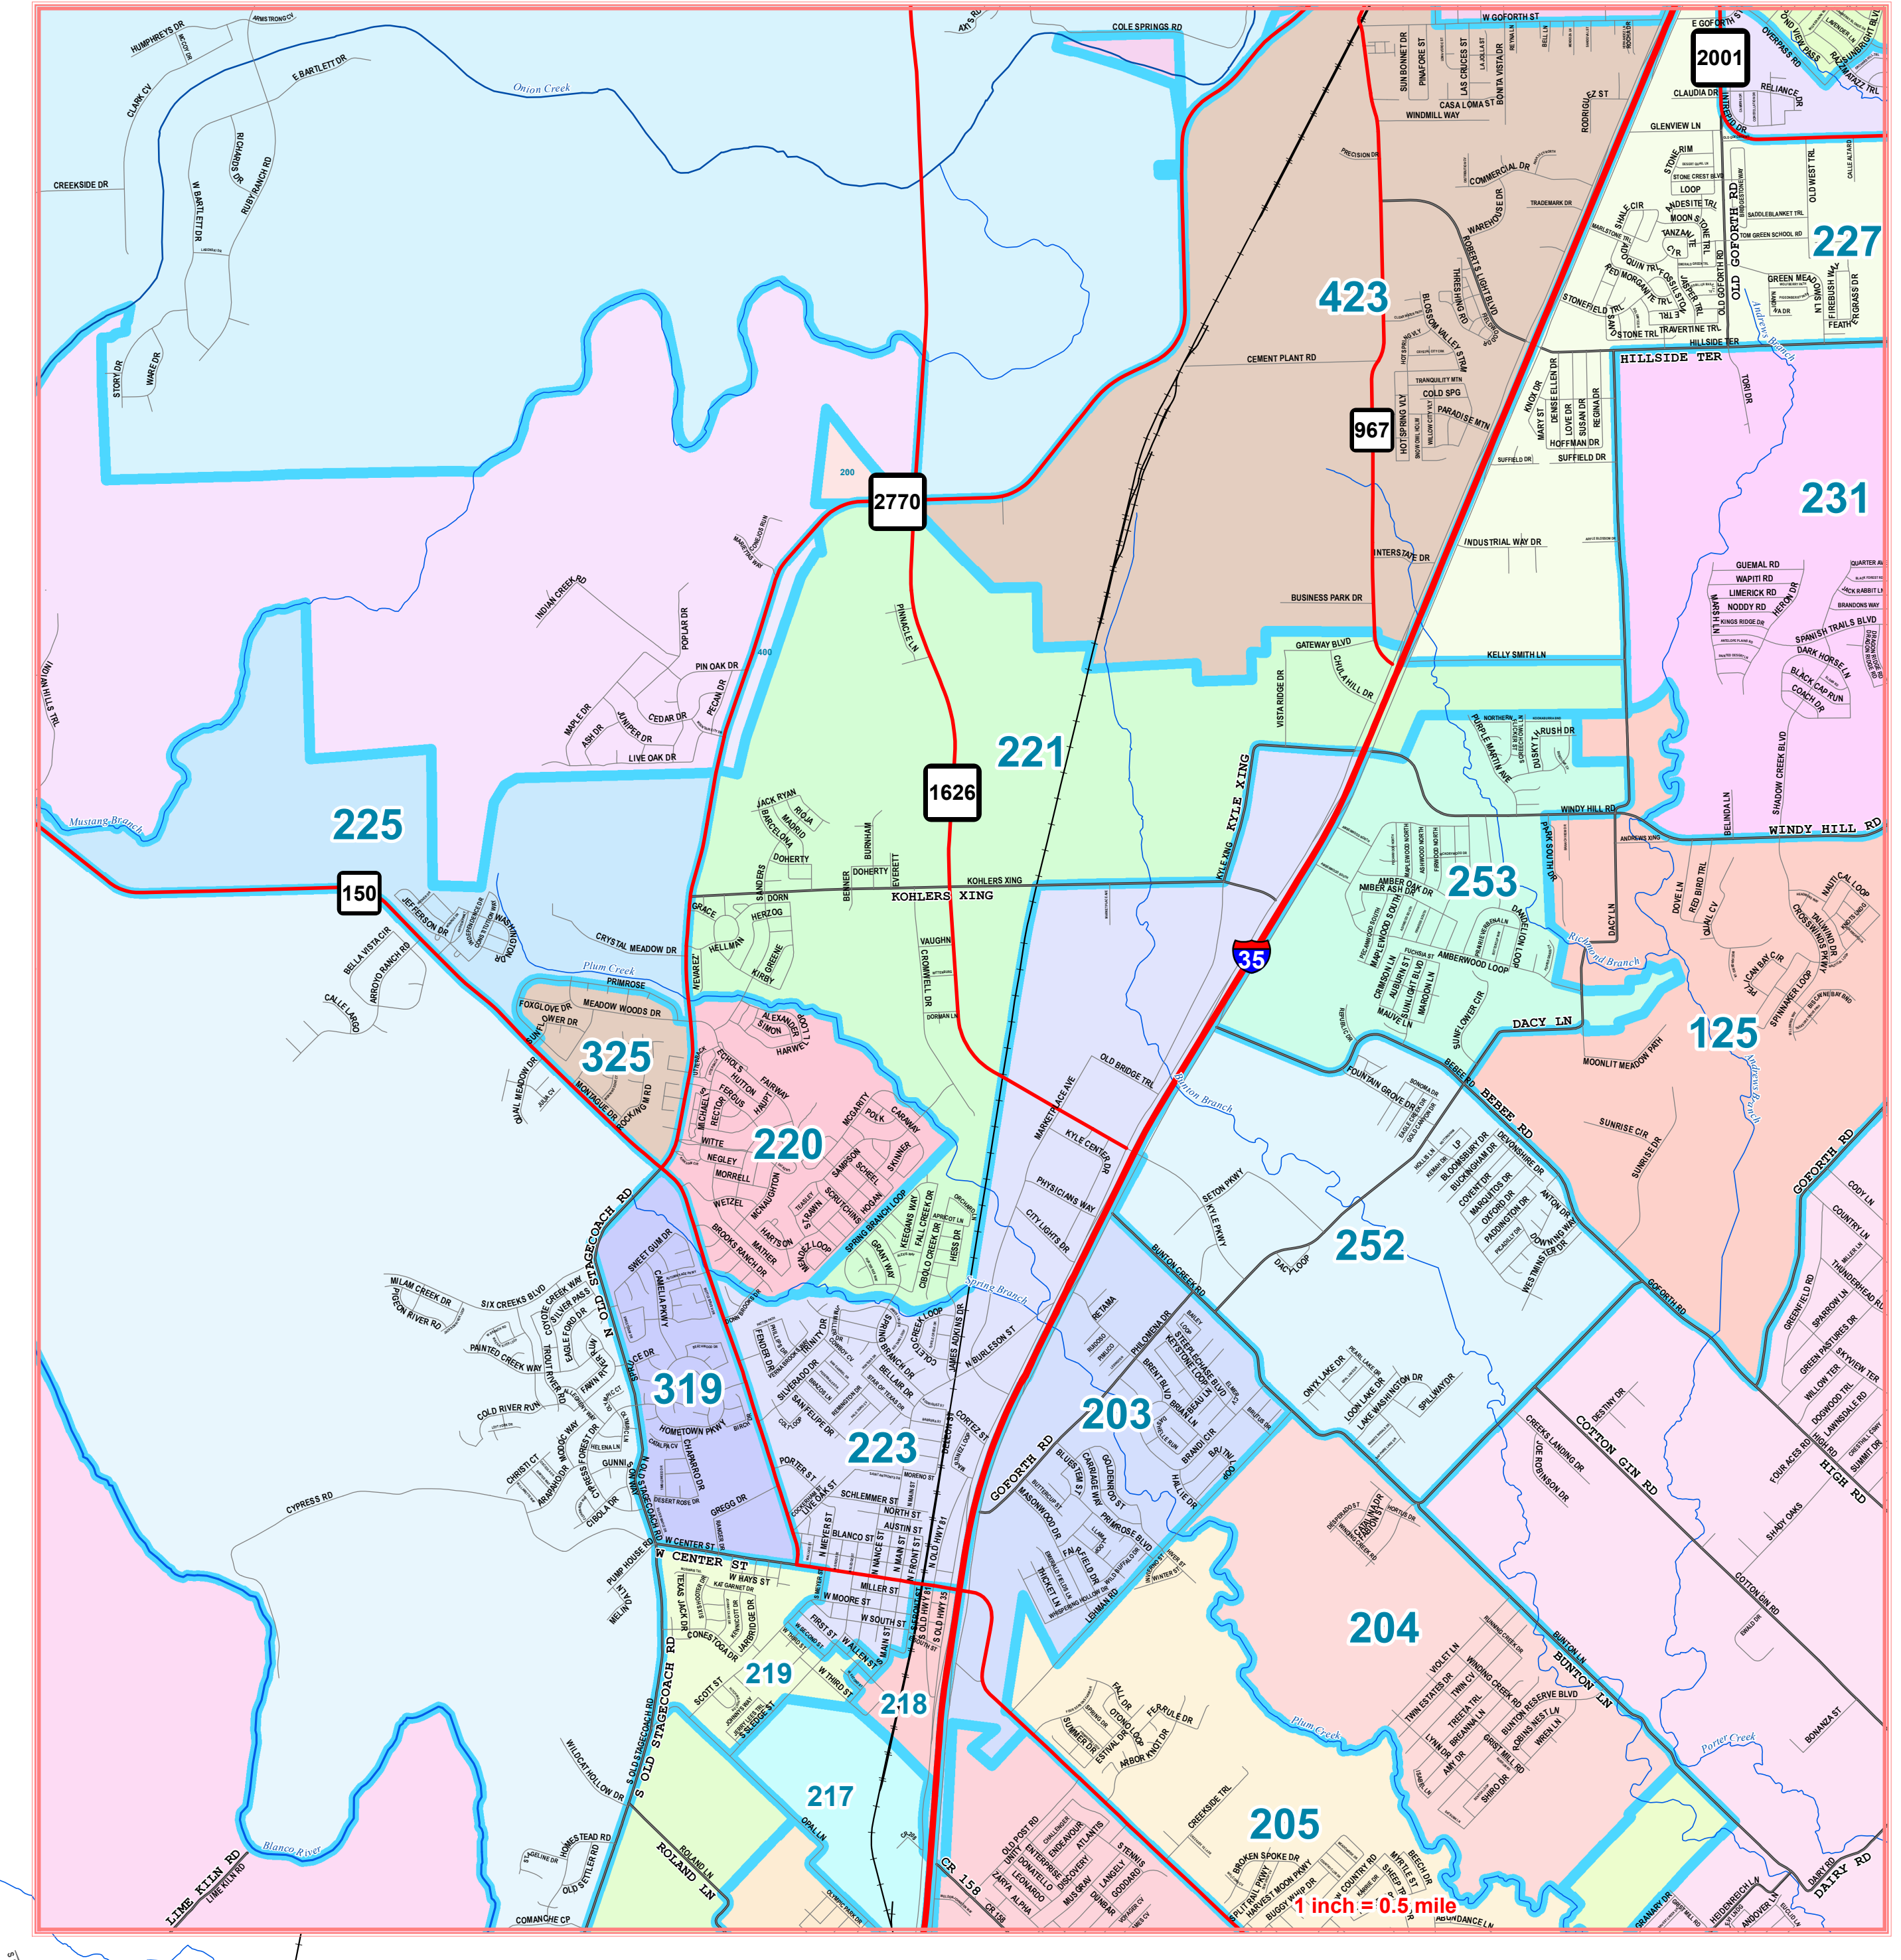

Hays County Election Precincts

For questions or additional information contact the Hays County Elections Administrator's Office
Phone: 512-393-7310
712 South Stagecoach Trail, Suite 1012
San Marcos, TX 78666-6294
e-mail: elections@co.hays.tx.us
<https://hayscountytx.com/elections>

1 inch = 1 mile

1 inch = 0.25 mile