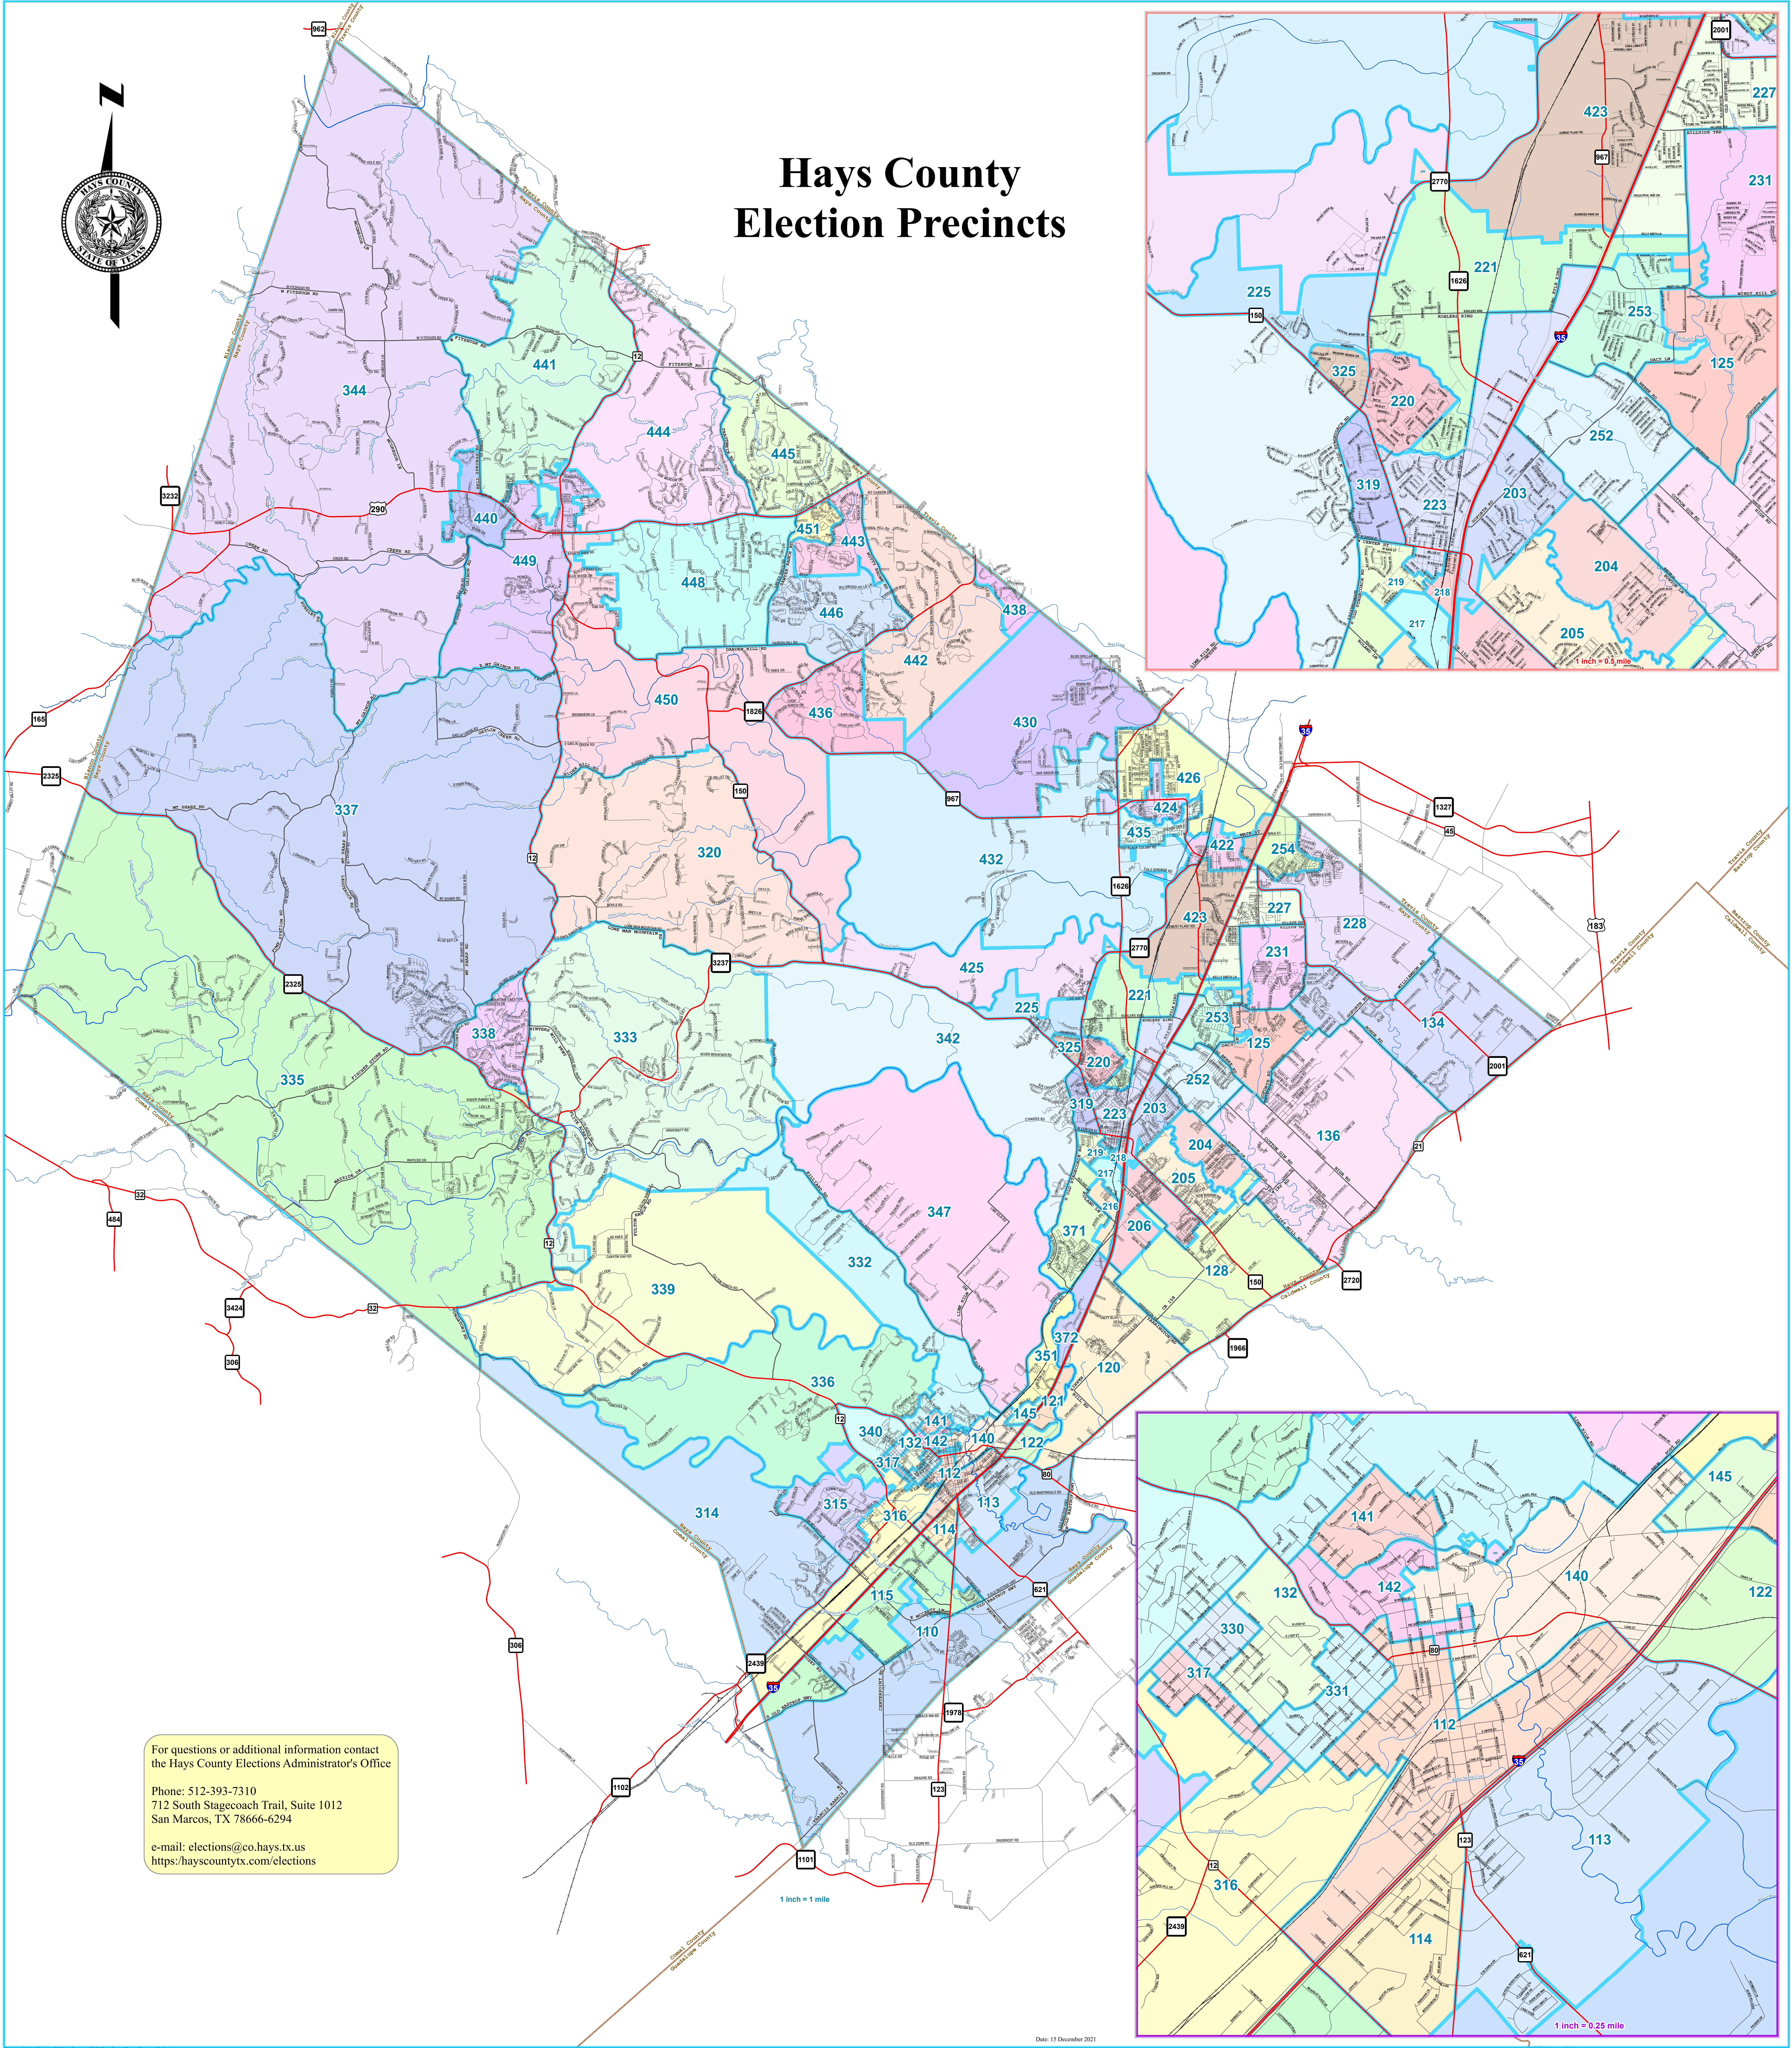

Hays County Election Precincts

For questions or additional information contact the Hays County Elections Administrator's Office
Phone: 512-393-7310
712 South Stagecoach Trail, Suite 1012
San Marcos, TX 78666-6294
e-mail: elections@co.hays.tx.us
<https://hayscountytx.com/elections>

1 inch = 1 mile

1 inch = 0.25 mile