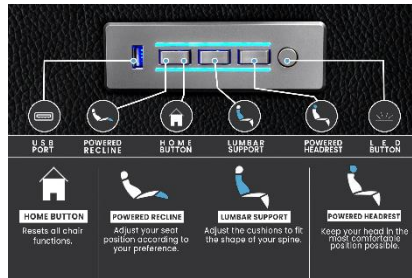

Valencia

HOME THEATER SEATING

Valencia Oslo XL Big and Tall Black Color