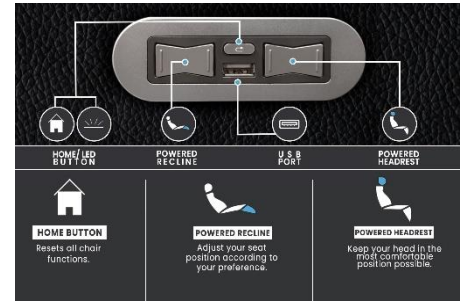

Valencia

HOME THEATER SEATING

Valencia Verona Power Headrest Black Color