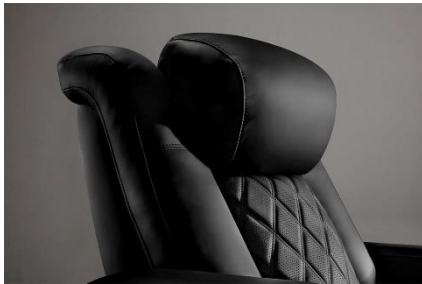

Valencia HOME THEATER SEATING

Valencia Tuscany Ultimate Black Color