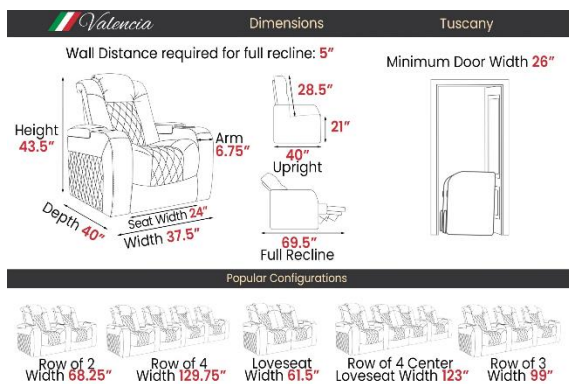

Valencia

HOME THEATER SEATING

Valencia Tuscany Heat & Massage Black Color

- Top grain Nappa 11000 genuine leather - perfect for adding a luxurious look to your home theater room.
- 3 Air Massage modes tailor your experience to your muscular needs. Targeting four areas, feel the kneading action of 3 patterns of movement: alternating top and bottom massage, ten pulsations down the targeted back areas one at a time, and waves down the back.
- Lounge contentedly with a heated seating pad.
- Dynamic Handheld Remote.
- Powered recline, power headrest & power lumbar support so you can adjust the cushions to fit the shape of your spine, deep arm storage compartment, LED-Lit cup holder & base lighting, and USB port to charge your devices.