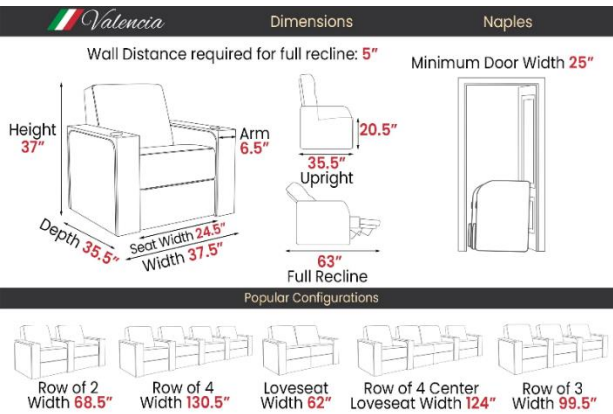

Valencia

HOME THEATER SEATING

Valencia Naples Elegance

- Hand crafted solid American red oak armrest made using traditional Italian artisanal methods.
- Proprietary Black Diamond Piano Black Lacquer manufacturing process that produces the deepest possible mirror like - piano black finish.
- 100% covered in high-quality Raven Parisian Velour.
- Lined with Parisian Velour Piping.
- Low-Profile Backrest.
- Precisely carved, bespoke cup holder.
- LED Ambient Base Lighting.
- Power lumbar and recline.
- USB Charging Port and Control Panel located on the inside of the armrest.
- -