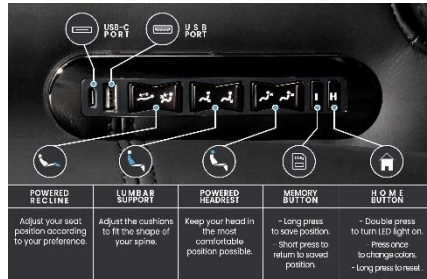

Valencia HOME THEATER SEATING

Valencia Tuscany Luxury Black Color