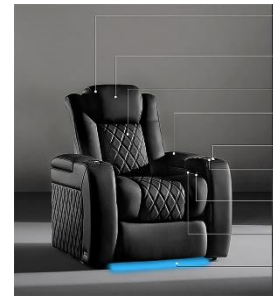

Valencia HOME THEATER SEATING

Valencia Tuscany Luxury Black Color