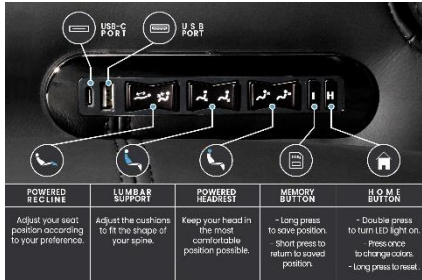

Valencia HOME THEATER SEATING

Valencia Tuscany Ultimate Black Color