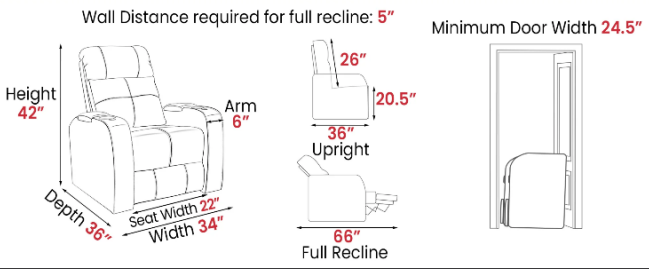

Valencia Dimensions **Verona**