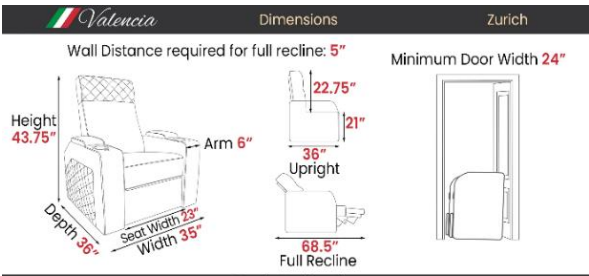

Valencia

HOME THEATER SEATING

Valencia Zurich Black Color

- Premium Top Grain Nappa leather 15000 accounts for Zurich's durable and smooth supple finish.
- Features include power recline, headrest & lumbar support, deep armrest storage compartment, LED-lit cup holder & base lighting, and USB port to charge your devices. Our luxury features allow you to take your living space to a level of opulence like never before.
- All Powered Functions and LED On/Off button can be found on the chair's sleek and concealed control panel, which is located on the inside of the armrest.
- Engineered to deliver the highest level of ergonomic comfort and longevity.
- Wall hugging design, this feature allows you to conserve space, so your seats don't need to be more than 5 inches away from the wall to have a full recline position.