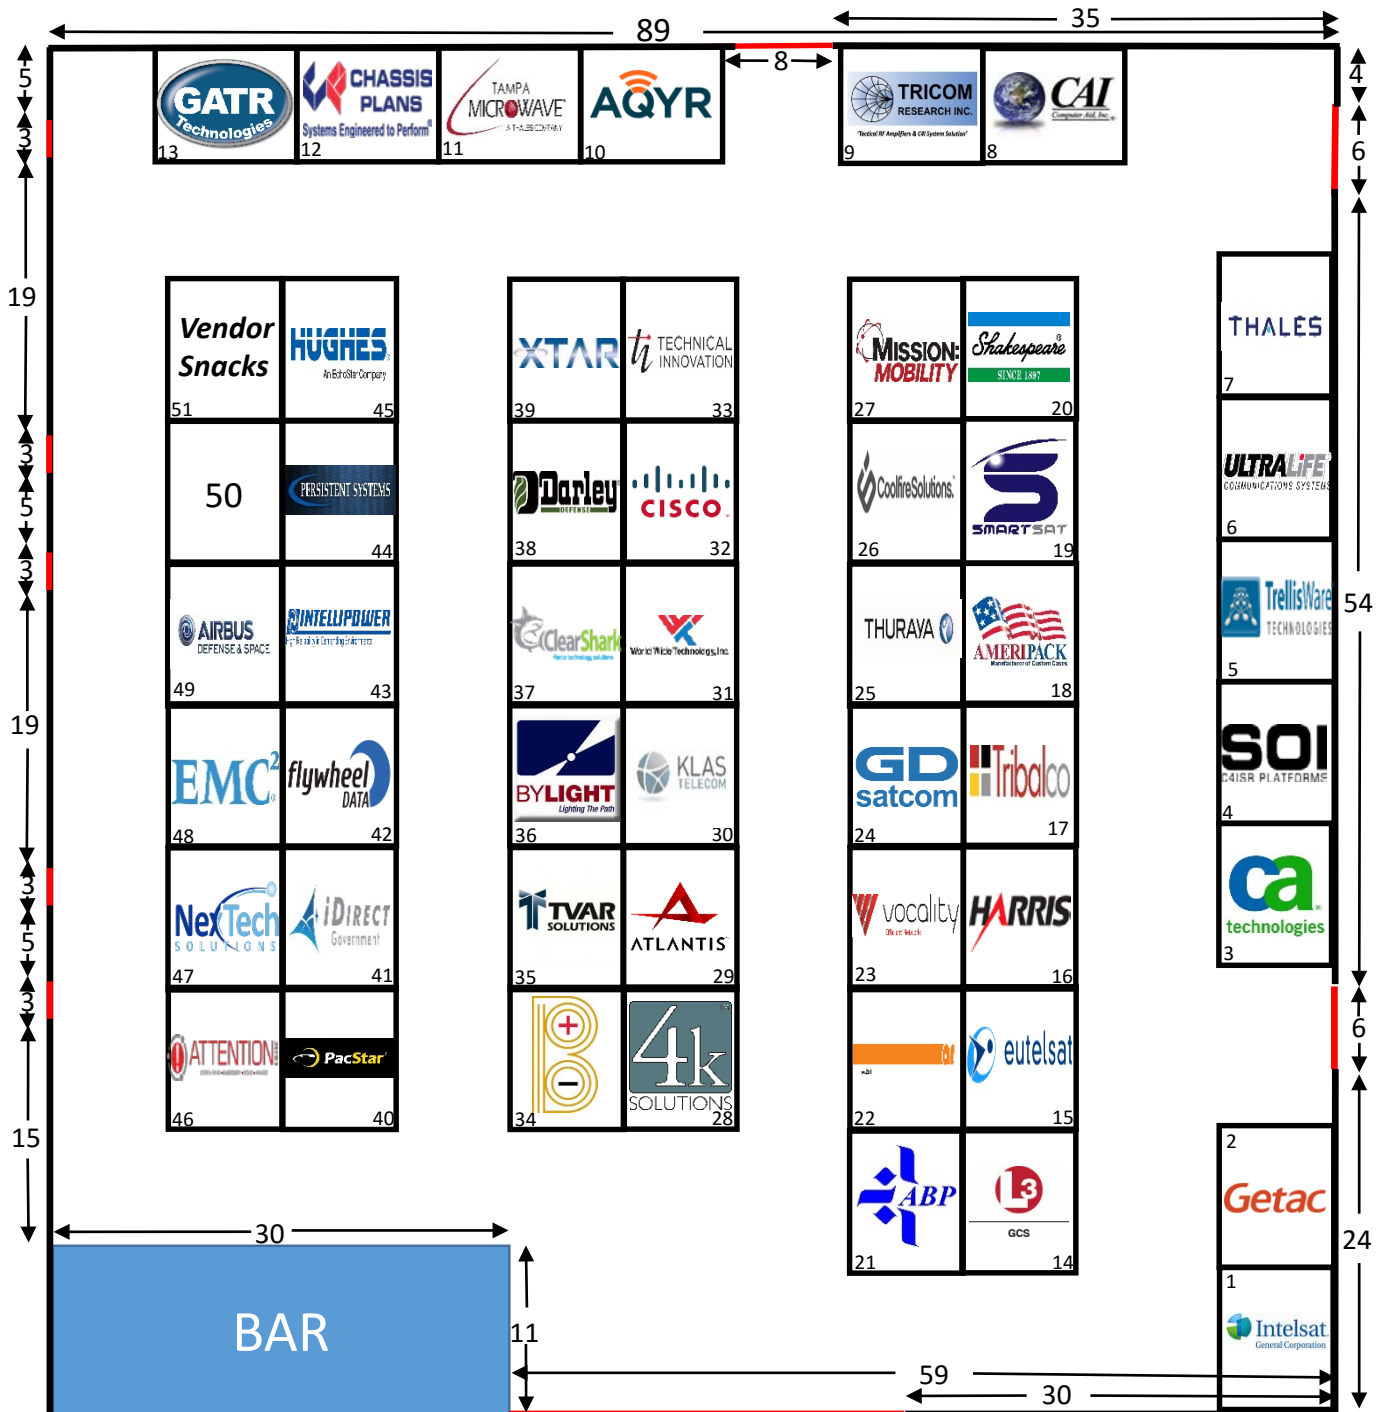

SWA EXPO SETUP, BRAGG CAC, LAFAYETTE ROOMS 4 -7

Booth Purchase includes:
8 Foot Table, 2 Chairs, Electricity, and Wifi

Additional tables and attendees are extra

- View From Front of Room
- Booths are 10 wide x 8 deep
- **RED lines** indicate Doors
- Walkways between booths are 8 feet wide.