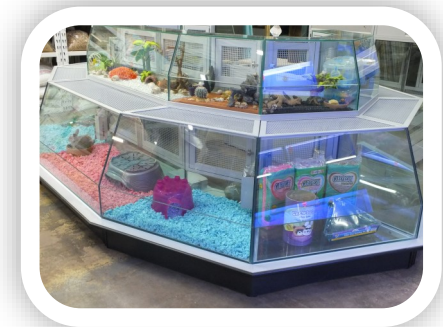

IMAGES - TOP TO BOTTOM

1. Existing shop fitting that were replaced.
2. New small animal enclosure.
3. New multi level fish tanks.

ReliaBlee PTY LTD
Phone: 0428 734 052
Email: clint@reliablee.com.au