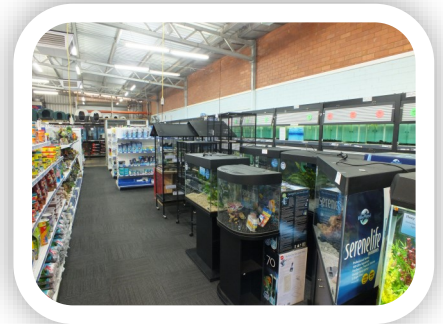

IMAGES - TOP TO BOTTOM

1. Existing shop fitting that were replaced.
2. New small animal enclosure.
3. New multi level fish tanks.

ReliaBlee PTY LTD
Phone: 0428 734 052
Email: clint@reliablee.com.au