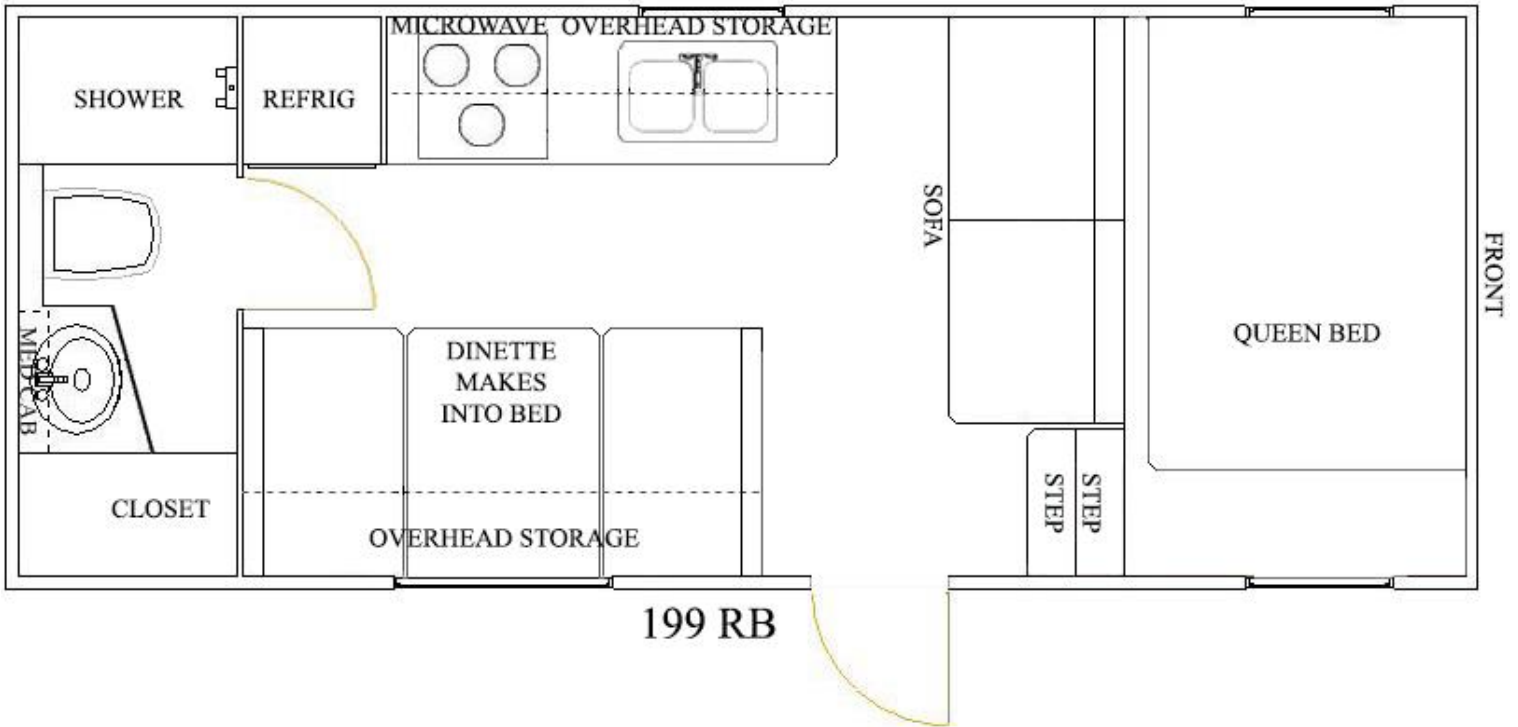

Allen Camper Mfg. Co., Inc.
29981 State Hwy 1 East
Allen, OK 74825

Phone: 580-857-2413 Fax: 580-857-2414

Web <http://www.allencampermfg.com>

Email: info@allencampermfg.com

Idle-Time 199 RB

Specifications

Dry Hitch Weight	500	Exterior Width	7' 7"	Fresh Water Capacity	30 Gal
Unloaded Vehicle Weight	3,450	Exterior Length	20' 10"	Gray Water Capacity	38 Gal
Gross Vehicle Weight Rating	4,500	Exterior Height	10'	Black Water Capacity	32 Gal
Cargo Capacity	1,050	Refrigerator Size	6'	Propane Tank LPG	10 Gal.