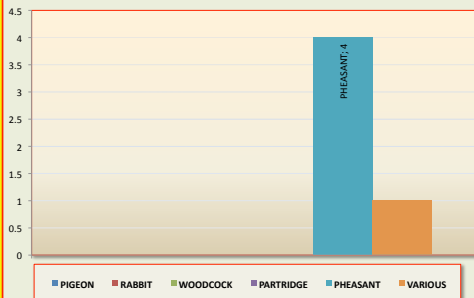

GAINSBOROUGH

GAINSBOROUGH MARSH VISITS

BLYTON

BLYTON LAND VISITS

GB "VARIOUS" SPECIES AS LEGEND

BLYTON "VARIOUS" SPECIES AS LEGEND

DUCK SPECIES AS LEGEND

DUCK SPECIES AS LEGEND

GOOSE SPECIES AS LEGEND

GOOSE SPECIES AS LEGEND