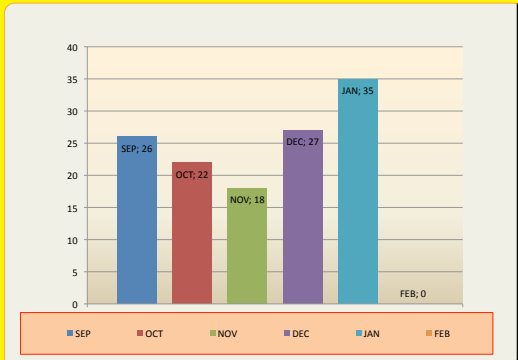

GAINSBOROUGH

GAINSBOROUGH MARSH VISITS

BLYTON

BLYTON LAND VISITS

GB "VARIOUS" SPECIES AS LEGEND

BLYTON "VARIOUS" SPECIES AS LEGEND

DUCK SPECIES AS LEGEND

DUCK SPECIES AS LEGEND

GOOSE SPECIES AS LEGEND

GOOSE SPECIES AS LEGEND