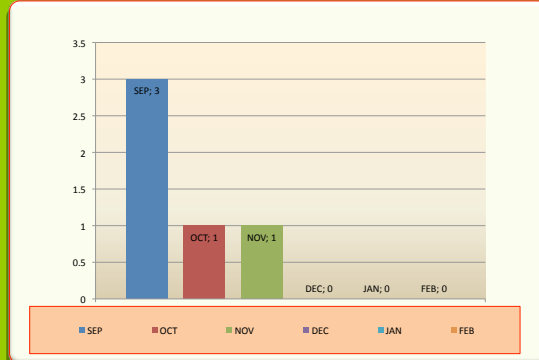

GAINSBOROUGH

GAINSBOROUGH MARSH VISITS

BLYTON

BLYTON LAND VISITS

GB "VARIOUS" SPECIES AS LEGEND

BLYTON "VARIOUS" SPECIES AS LEGEND

DUCK SPECIES AS LEGEND

DUCK SPECIES AS LEGEND

GOOSE SPECIES AS LEGEND

GOOSE SPECIES AS LEGEND