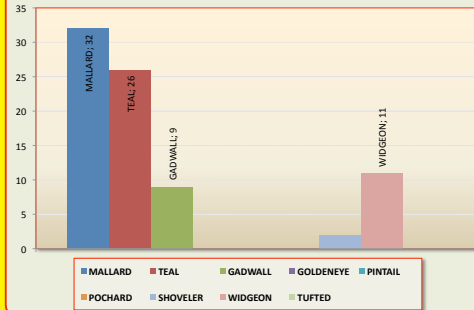

GAINSBOROUGH

GAINSBOROUGH MARSH VISITS

BLYTON

BLYTON LAND VISITS

GB "VARIOUS" SPECIES AS LEGEND

BLYTON "VARIOUS" SPECIES AS LEGEND

DUCK SPECIES AS LEGEND

DUCK SPECIES AS LEGEND

GOOSE SPECIES AS LEGEND

GOOSE SPECIES AS LEGEND