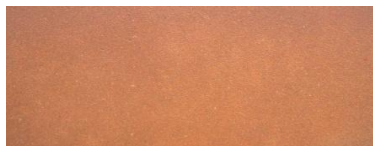

**Bath Cast Stone Spec 0002**

**Portland**

**Stoke Ground**

**Bathstone Plain**

**Westwood**

**Bathstone Dragged/Dressed**

**Old Grey (Light Grey)**

**Mendip Grey (Mid Grey)**

**Cerne Grey (Dark Grey)**

**Hamstone**

**Devon Red**

**Please note these colour images are for visual comparison only.  
Production samples are available upon request.**