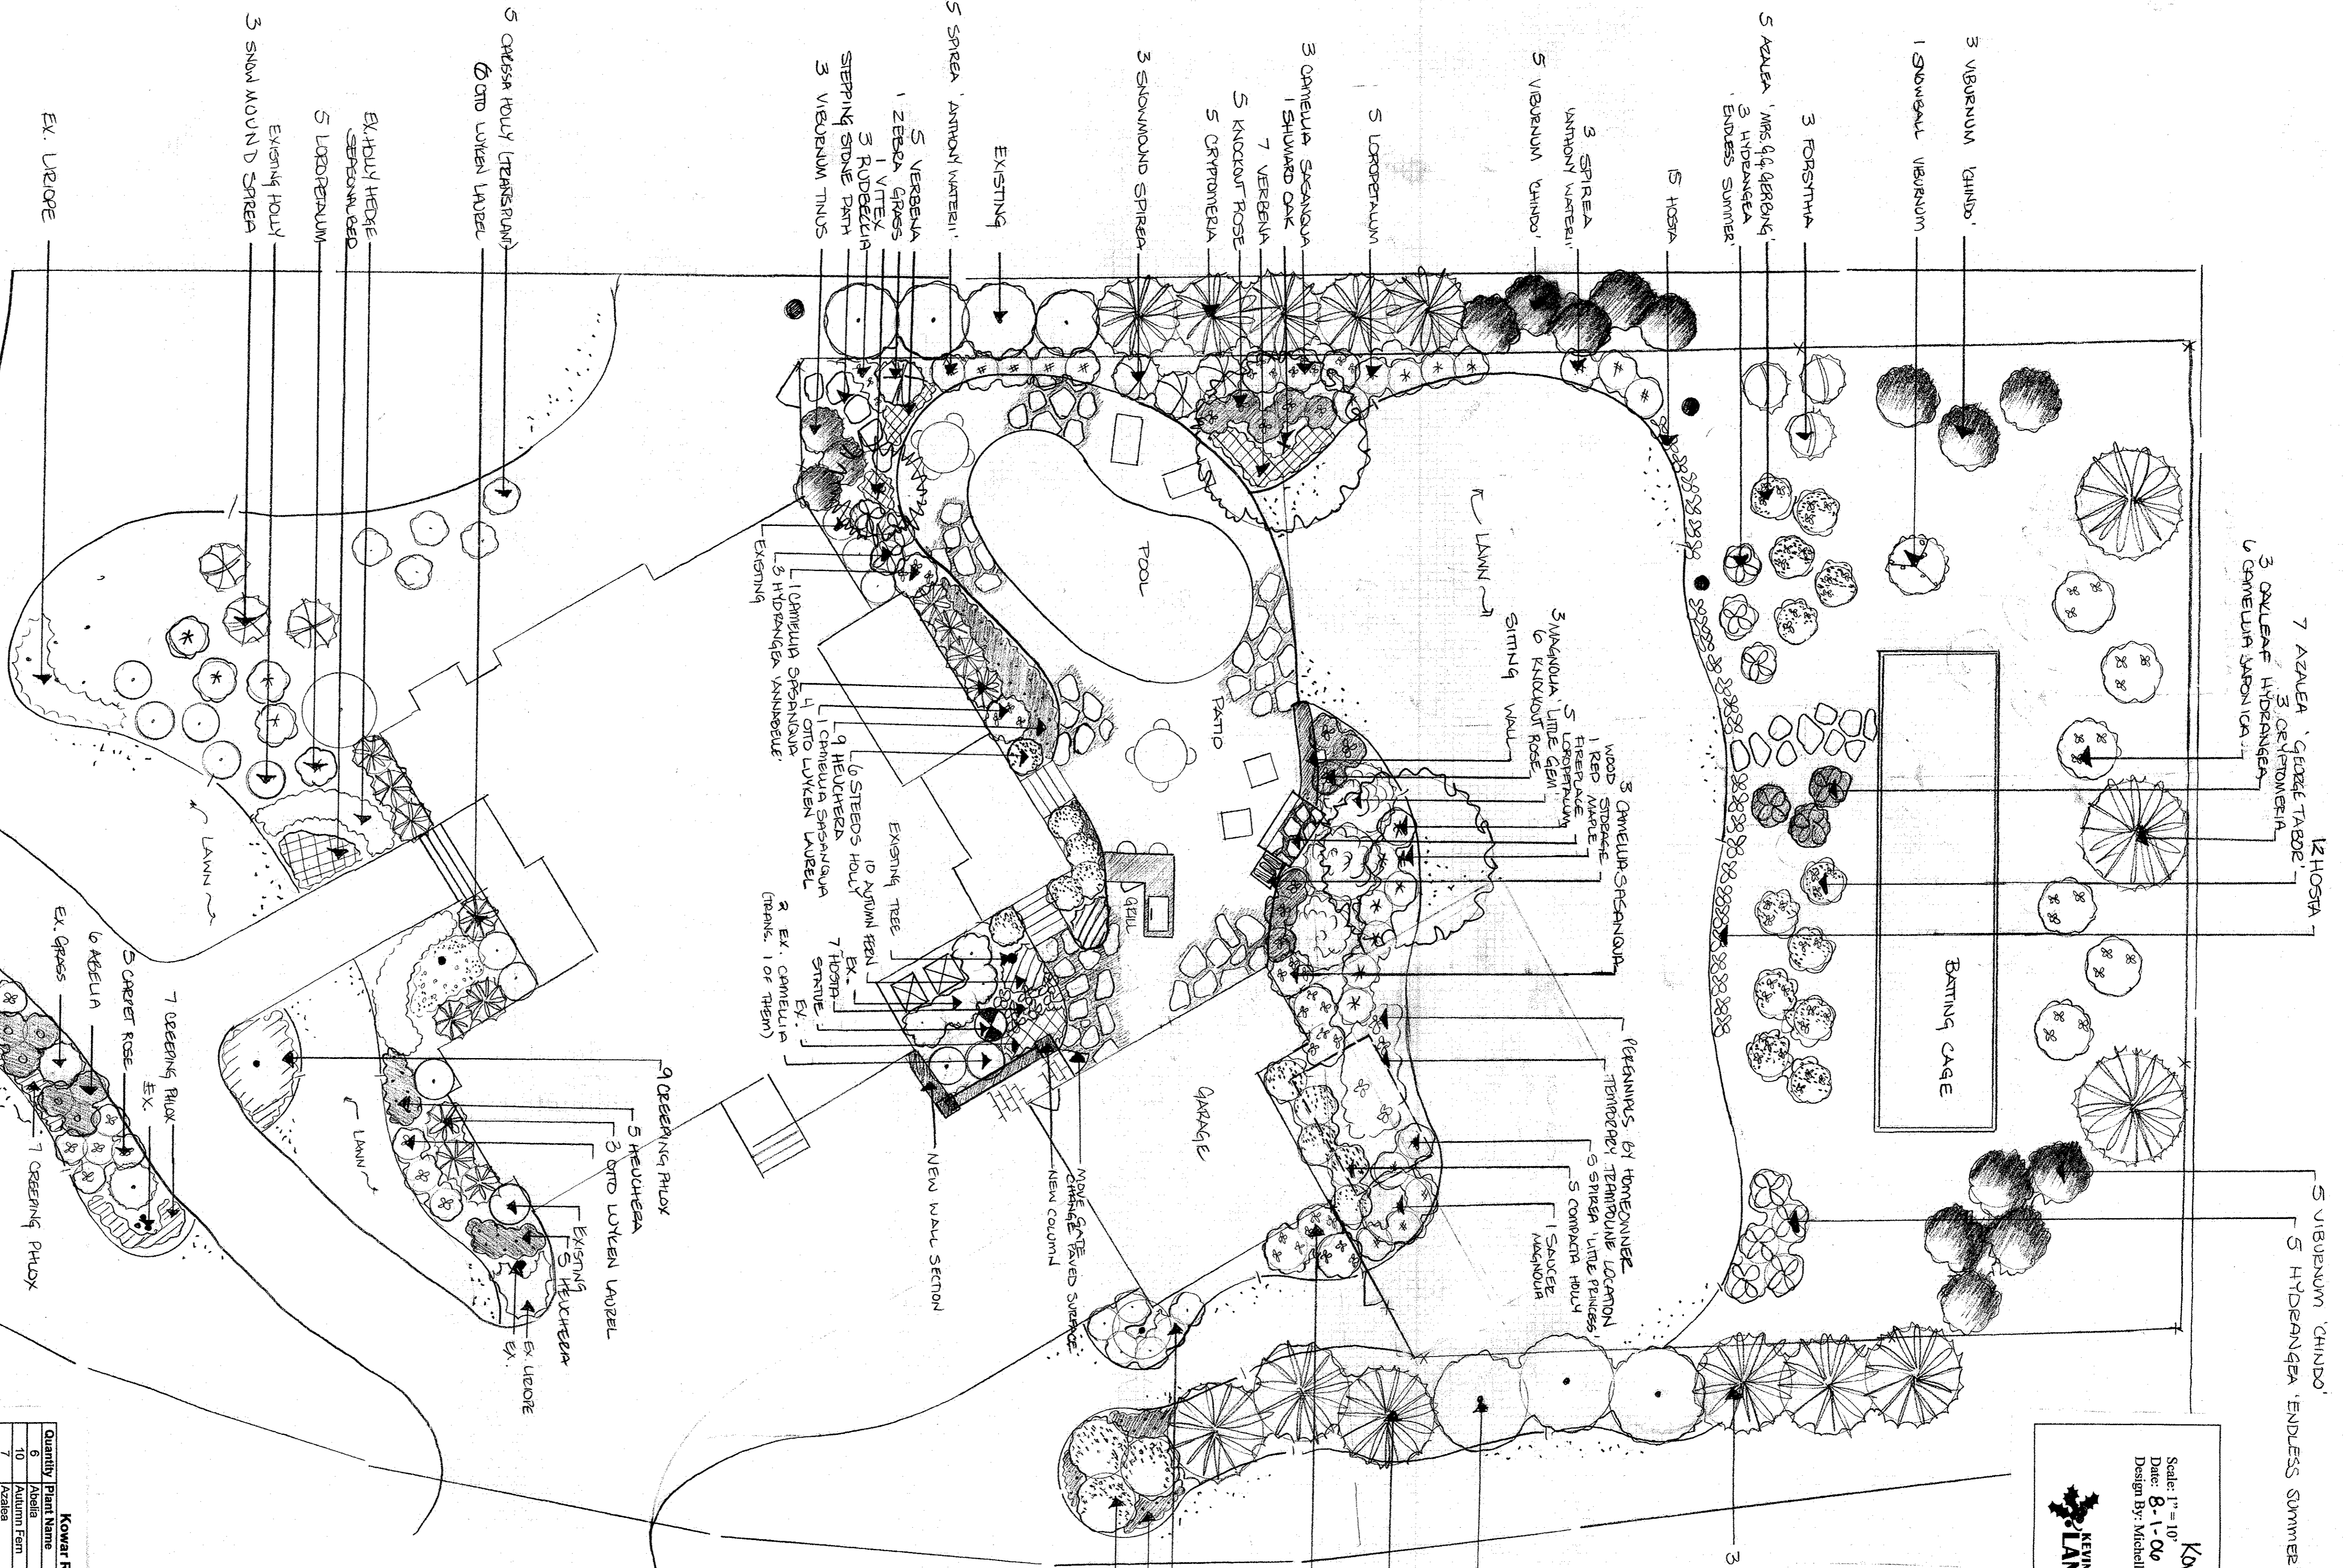

**Kevin James Landscape, Inc.**  
 Scale: 1" = 10'  
 Date: 8-1-06  
 Design By: Michelle Edens Long

Kevin James Landscape, Inc.  
 Design Agreement  
 This design is sole property of Kevin James Landscape, Inc. and may not be duplicated or installed by anyone other than Kevin James Landscape, Inc.  
 The design must be surrendered upon request. Failure to do so or installation of design by anyone other than Kevin James Landscape, Inc. will result in an appropriate design fee.

**Kevin Residence Plant List**

Quantity	Plant Name	Variety	Minimum Size
6	Azalea	Kelley'scope	3 Gallon
10	Autumn Fern		1 Gallon
7	Azalea	George Tabor	3 Gallon
6	Azalea	Mrs. G.G. Gortling	3 Gallon
6	Camellia japonica	Kramer's Supreme	7 Gallon
11	Camellia sasanqua	Violet & Showa no sake	7 Gallon
10	Garage Rose	Pink	3 Gallon
20	Creeping Phlox	Pink	3 Gallon
5	Hydrangea		1 Pint
3	Hydrangea japonica		3 Gallon
3	Hydrangea		3 Gallon
28	Heuchera	Palace Purple	11 Quart
3	Holly	Emily Bruner	6" - 7"
32	Holly	Francis Williams	1 Gallon
3	Hydrangea	Annabelle	3 Gallon
8	Hydrangea	Endless Summer	3 Gallon
11	Knockout Rose	Red	3 Gallon
17	Loxopetalum chinensis	Ruby	3 Gallon
3	Madroña	Little Gem	3 Gallon
3	Manfredi Hydrangea	Alce	6" - 7"
13	Manfredi Hydrangea	Alce	3 Gallon
1	Red Maple	October Glory	2" B & B
3	Rudbeckia	Goldstrum	11 Quart
1	Saucer Magnolia		15 Gallon
1	Shumard Oak	2" B & B	7 Gallon
1	Snowball Viburnum		3 Gallon
6	Snowmound Spirea	Anthony Waterli	3 Gallon
8	Spirea	Little Princess	3 Gallon
5	Spirea		3 Gallon
6	Spirea Holly	Parade Homestead	3 Gallon
17	Spirea	Chips	7 Gallon
13	Viburnum	Spring Bouquet	17 Gallon
3	Viburnum tinus		15 Gallon
1	Wick		3 Gallon
1	Zebra Grass		3 Gallon