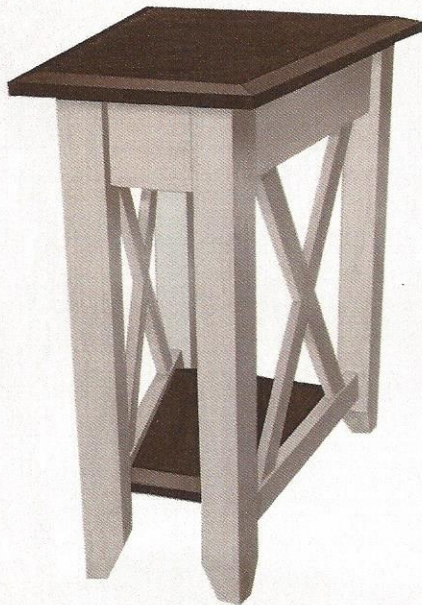

Portland Style

Beveled Edges
Available with drawer
Standard Hardware: K-515-SN

21-N Plant Stand
14" x 14" x 29 1/2"H

21-M Sm Wedge Table
10" x 16" x 22" x 24 1/2"H

21-L Lg Wedge Table
16" x 22" x 22" x 24 1/2"H

21-C End Table
22" x 22" x 24 1/2"H

21-D Sm End Table
14" x 22" x 24 1/2"H

21-CR Rd End Table
22"Rd. x 24 1/2"H

Portland Style

Beveled Edges
Available with drawer
Standard Hardware: K-515-SN

21-O Writing Desk
24" x 52" x 29 1/2"H
Standard with 2 drawers

21-B Sofa Table
18" x 46" x 29 1/2"H

21-A Coffee Table
22" x 46" x 18 1/2"H

Portland Style

Beveled Edges
Smoked glass
Standard Hardware: K-515-SN

21-E TV Stand
20" x 46" x 29 1/2"H

21-F TV Stand
20" x 56" x 29 1/2"H

21-G TV Stand
20" x 66" x 29 1/2"H