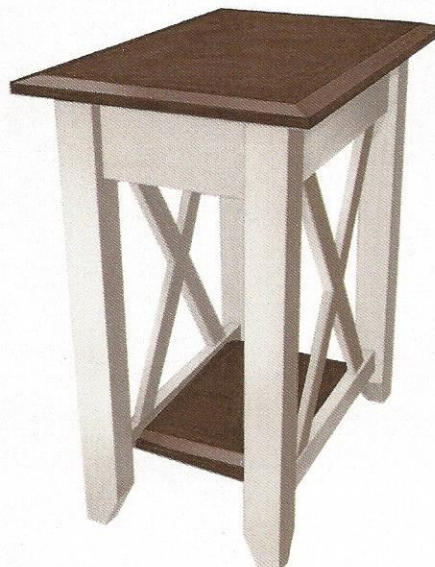

Portland Style

Beveled Edges
Available with drawer
Standard Hardware: K-515-SN

21-N Plant Stand
14" x 14" x 29 1/2"H

21-M Sm Wedge Table
10" x 16" x 22" x 24 1/2"H

21-L Lg Wedge Table
16" x 22" x 22" x 24 1/2"H

21-C End Table
22" x 22" x 24 1/2"H

21-D Sm End Table
14" x 22" x 24 1/2"H

21-CR Rd End Table
22"Rd. x 24 1/2"H

Portland Style

Beveled Edges
Available with drawer
Standard Hardware: K-515-SN

21-O Writing Desk
24" x 52" x 29 1/2"H
Standard with 2 drawers

21-B Sofa Table
18" x 46" x 29 1/2"H

21-A Coffee Table
22" x 46" x 18 1/2"H

Portland Style

Beveled Edges
Smoked glass
Standard Hardware: K-515-SN

21-E TV Stand
20" x 46" x 29 1/2"H

21-F TV Stand
20" x 56" x 29 1/2"H

21-G TV Stand
20" x 66" x 29 1/2"H