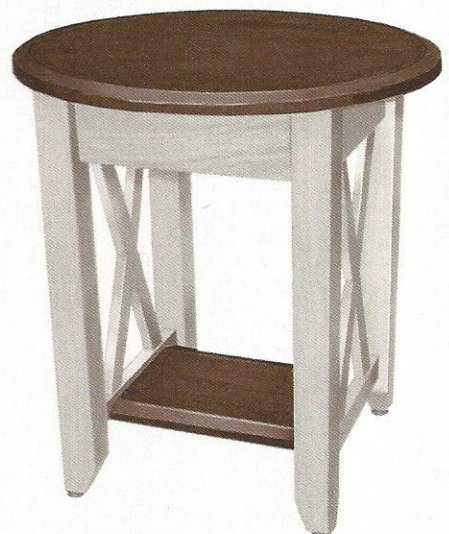

Portland Style

Beveled Edges
Available with drawer
Standard Hardware: K-515-SN

21-N Plant Stand
14" x 14" x 29 1/2"H

21-M Sm Wedge Table
10" x 16" x 22" x 24 1/2"H

21-L Lg Wedge Table
16" x 22" x 22" x 24 1/2"H

21-C End Table
22" x 22" x 24 1/2"H

21-D Sm End Table
14" x 22" x 24 1/2"H

21-CR Rd End Table
22"Rd. x 24 1/2"H

Portland Style

Beveled Edges
Available with drawer
Standard Hardware: K-515-SN

21-O Writing Desk
24" x 52" x 29 1/2"H
Standard with 2 drawers

21-B Sofa Table
18" x 46" x 29 1/2"H

21-A Coffee Table
22" x 46" x 18 1/2"H

Portland Style

Beveled Edges
Smoked glass
Standard Hardware: K-515-SN

21-E TV Stand
20" x 46" x 29 1/2"H

21-F TV Stand
20" x 56" x 29 1/2"H

21-G TV Stand
20" x 66" x 29 1/2"H