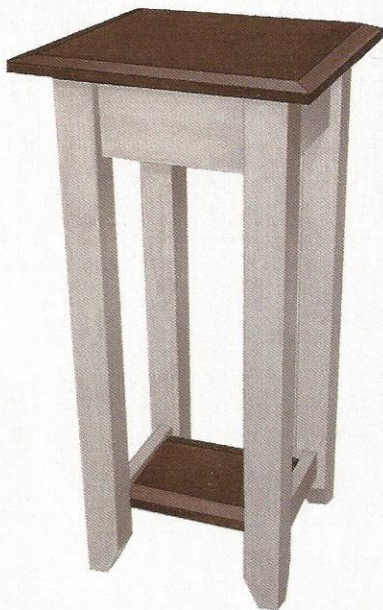

Portland Style

Beveled Edges
Available with drawer
Standard Hardware: K-515-SN

21-N Plant Stand
14" x 14" x 29 1/2"H

21-M Sm Wedge Table
10" x 16" x 22" x 24 1/2"H

21-L Lg Wedge Table
16" x 22" x 22" x 24 1/2"H

21-C End Table
22" x 22" x 24 1/2"H

21-D Sm End Table
14" x 22" x 24 1/2"H

21-CR Rd End Table
22"Rd. x 24 1/2"H

Portland Style

Beveled Edges
Available with drawer
Standard Hardware: K-515-SN

21-O Writing Desk
24" x 52" x 29 1/2"H
Standard with 2 drawers

21-B Sofa Table
18" x 46" x 29 1/2"H

21-A Coffee Table
22" x 46" x 18 1/2"H

Portland Style

Beveled Edges
Smoked glass
Standard Hardware: K-515-SN

21-E TV Stand
20" x 46" x 29 1/2"H

21-F TV Stand
20" x 56" x 29 1/2"H

21-G TV Stand
20" x 66" x 29 1/2"H