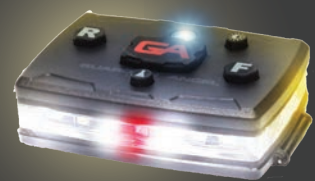

Guardian Angel Device

Personal Safety Lighting Device

First Responder and Law Enforcement Series Guardian Angel

Personal Safety Device

A close-up photograph of a police officer in a dark uniform. The officer is holding a small, rectangular device (the Guardian Angel) in their hand, which is illuminated with a bright red light. The officer's uniform features a patch on the shoulder with a shield emblem and the word 'POLICE' below it. The background is dark, suggesting a night or low-light environment.

Waterproof Casing

Rubber gaskets line interior of the device allowing for complete submersion without causing any damage.

One-Touch Emergency Light Activation

The Guardian Angel™ 'Elite Series' was designed to save lives, even in the most extreme conditions. One touch activation of the device allows for quick response and high visibility.

Constant On or Flashing Patterns

LEDs on front or back side either stay on or flash.

Guardian Angel Elite Series Devices

GA-ELT-WR
White-Red Elite Model

GA-ELT-WY
White-Yellow Elite Model

Accessories

Strap/Shirt/Epaulette Clip Mount