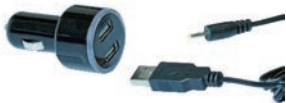

Car Charger

GA-100-CC **For Elite Series:** GA-ELT-CC

MSRP: $6.99

EU AC Adapter

GA-100-EUACA

MSRP: $9.99