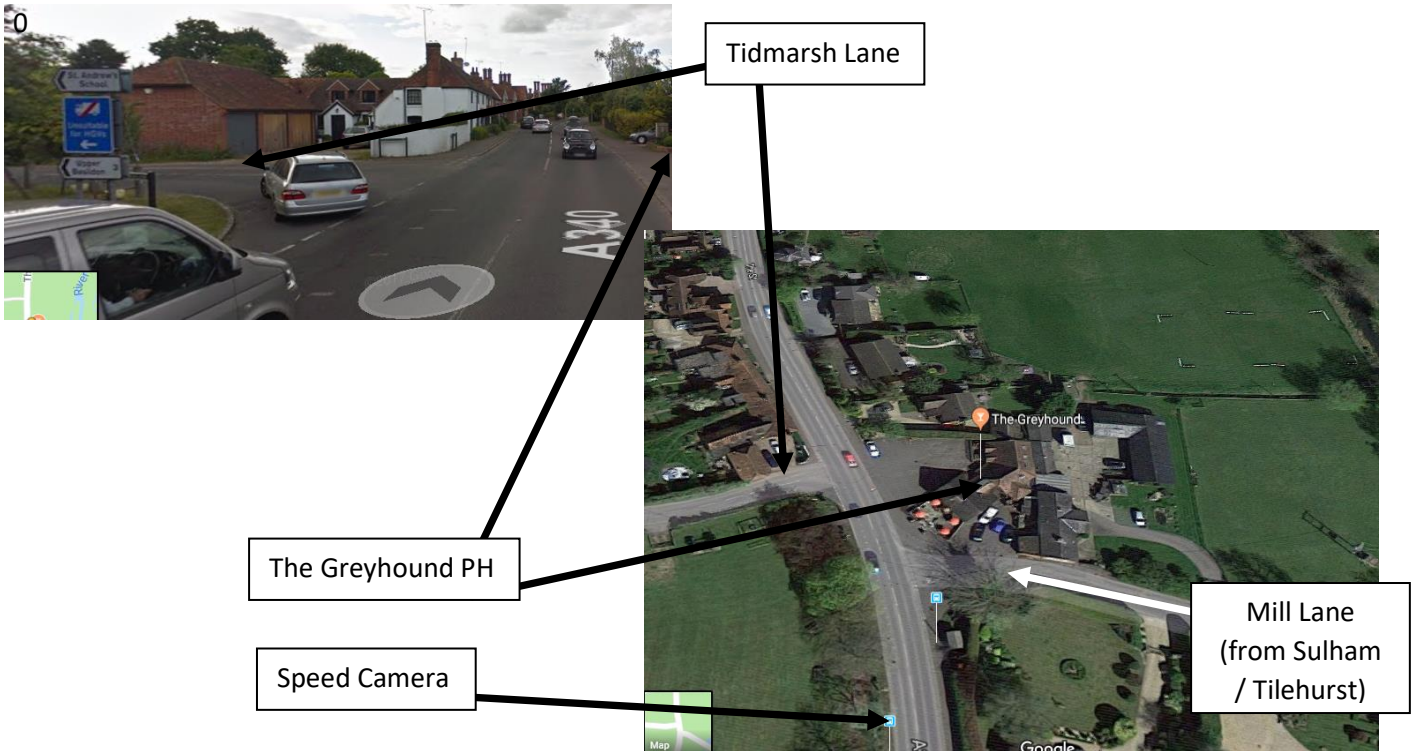

How to find Auto Skills

Address: Unit 3, Green Gables, Tidmarsh Lane, Tidmarsh, RG8 8HG

Tel: 01189 504151, Mob: 07771 621465

From A4 Bath Road: Follow the A340 towards Pangbourne. After 3 miles you will enter Tidmarsh and just after the speed camera (30mph limit) there will be The Greyhound pub on your right and Tidmarsh Lane on your left.

From Sulham / Tilehurst: You will approach from Mill Lane.

Turn onto Tidmarsh Lane and follow the road for about a Mile (*Please note if you are using a Sat Nav, it will direct you to the boarding kennels – you need to keep going for another ½ mile*) until you see PR Motors and Green Gables on the left. Turn left and **keep to the right of the hedge along the driveway.**