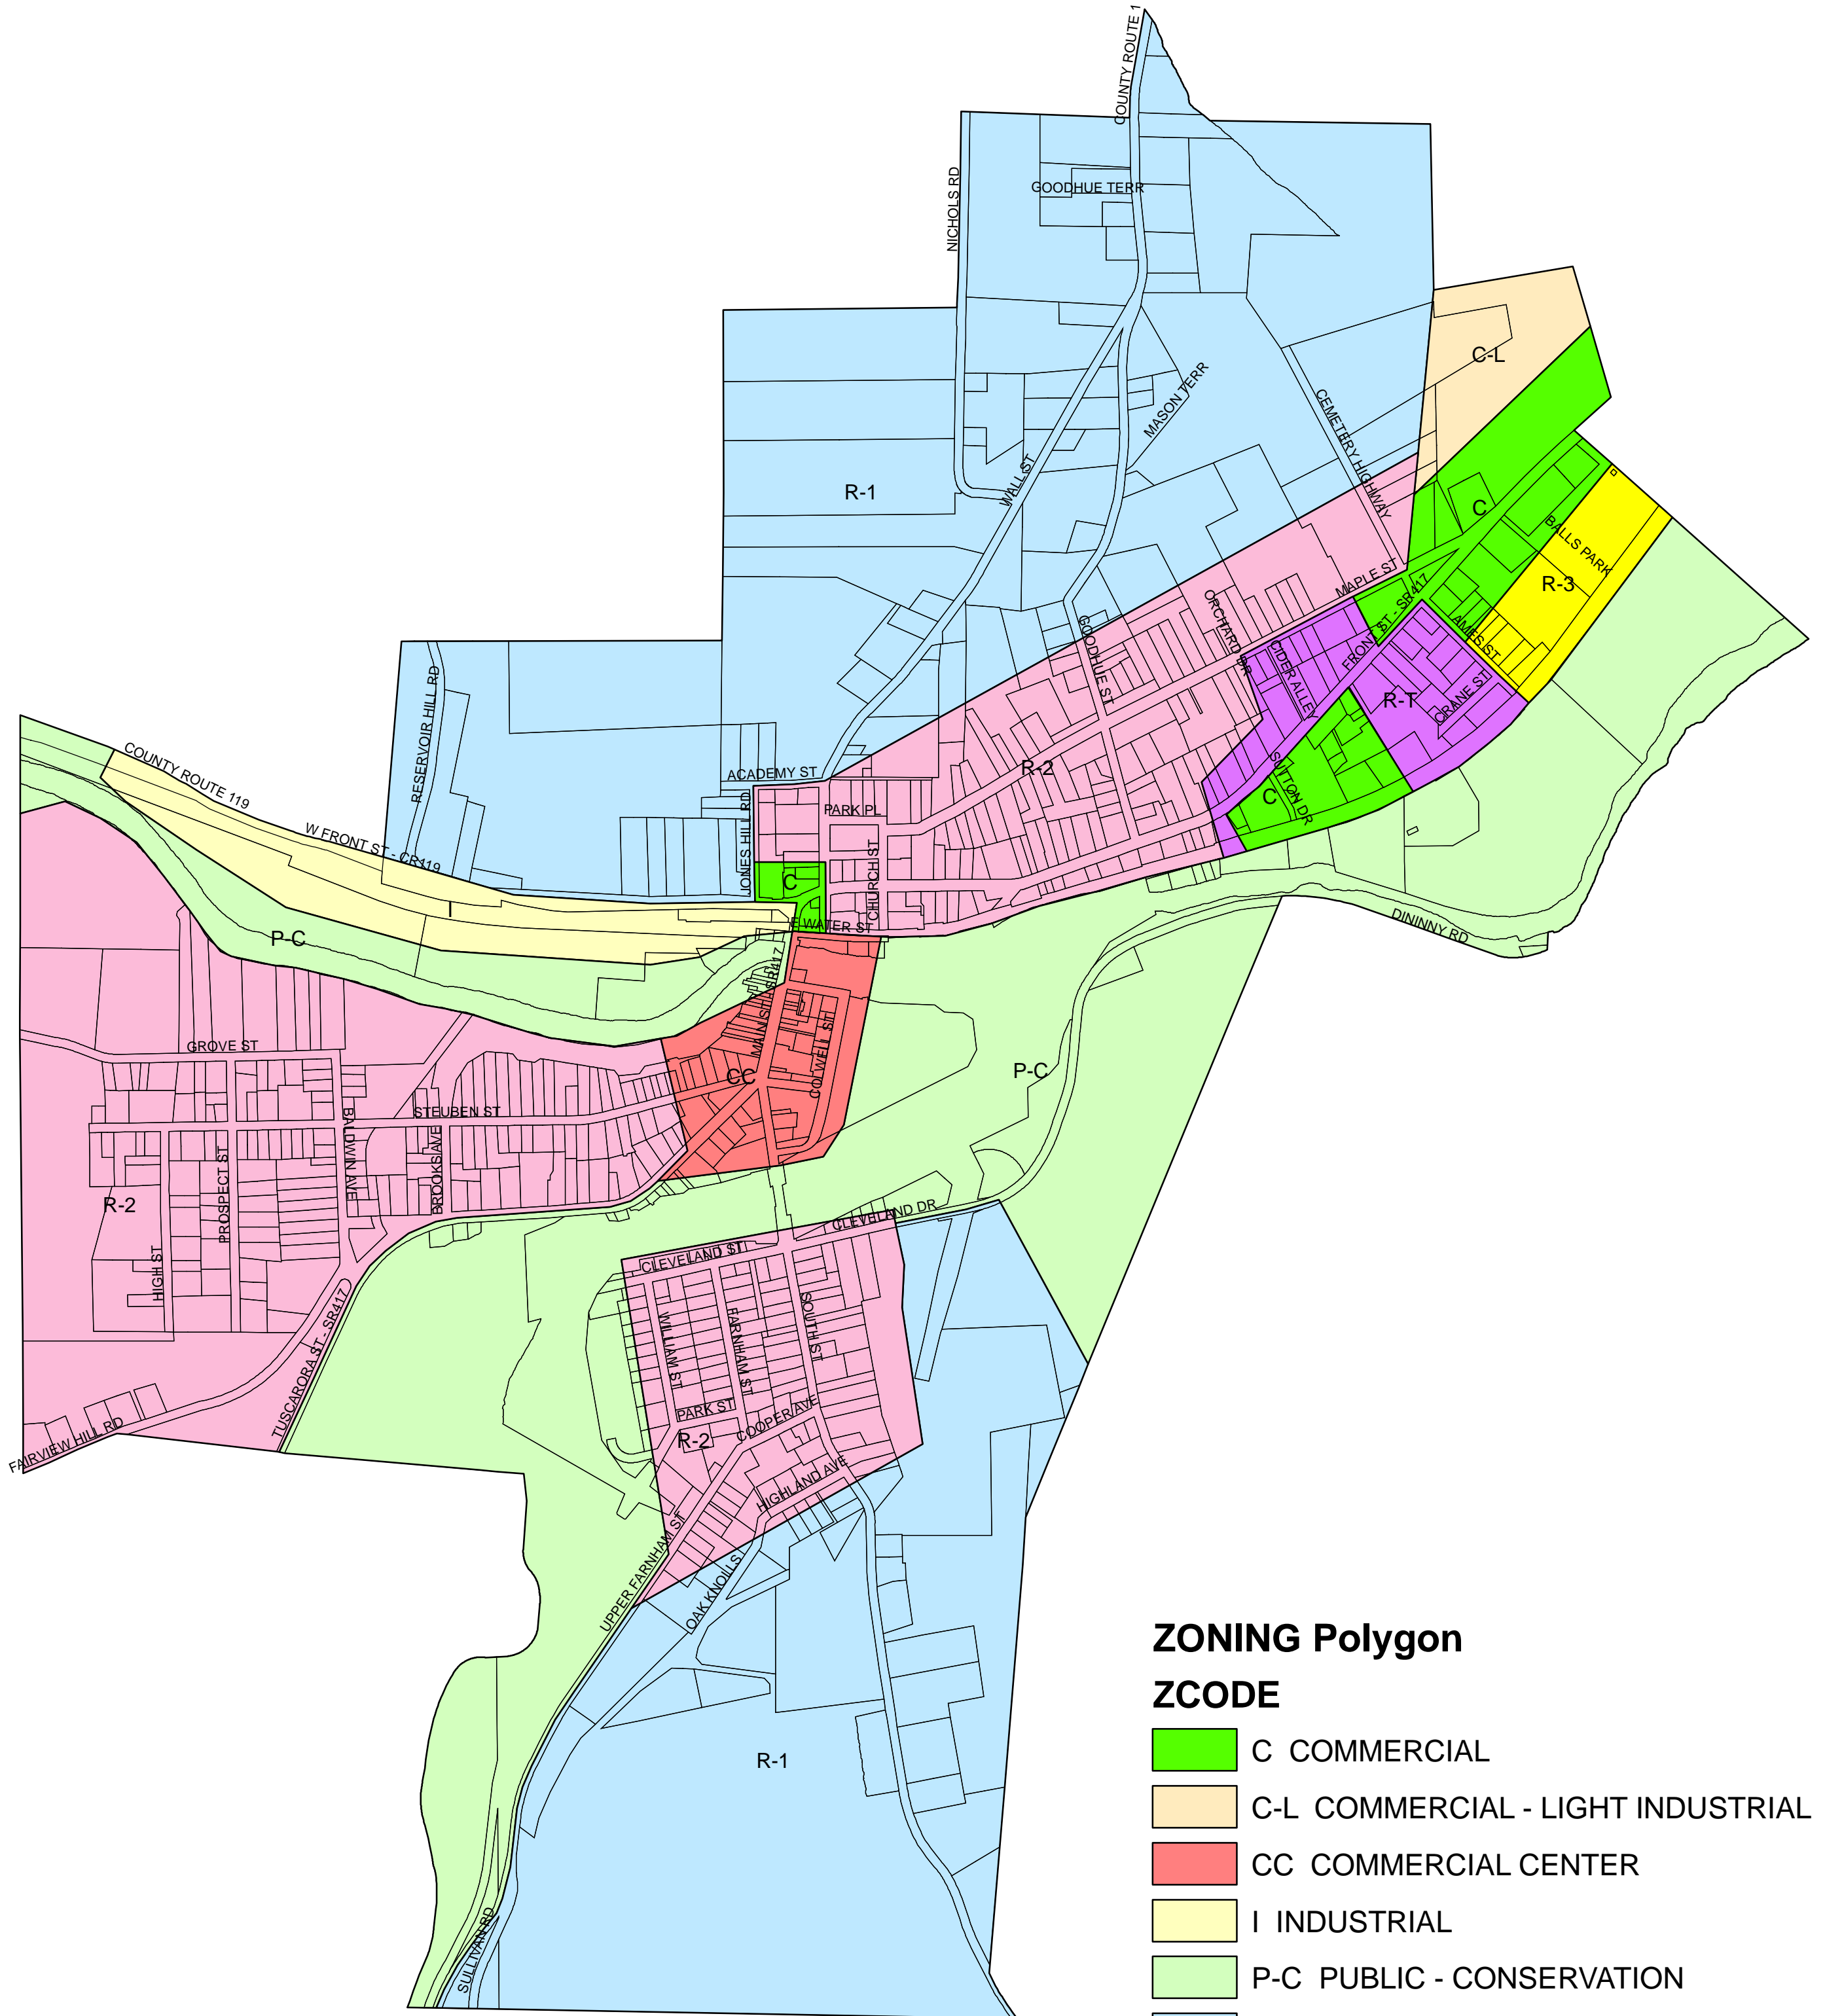

Village of Addison ZONING

ZONING Polygon

ZCODE

- C COMMERCIAL
- C-L COMMERCIAL - LIGHT INDUSTRIAL
- CC COMMERCIAL CENTER
- I INDUSTRIAL
- P-C PUBLIC - CONSERVATION
- R-1 RESIDENTIAL - LOW DENSITY
- R-2 RESIDENTIAL - MODERATE
- R-3 RESIDENTIAL - MIXED
- R-T RESIDENTIAL - TRANSITION