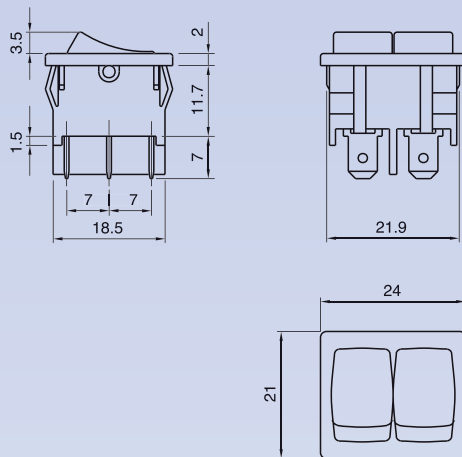

A2

TYPICAL APPLICATIONS	Hairdryers, small appliances
FUNCTIONS	■ Double SPST ■ Double SPDT momentary ■ SPST, illuminated or not + Indicator light ■ SPST + SPCO
CYCLE No.	50.000
CUT OUT	19x22 mm
AMBIENT TEMPERATURE	125 °C
GWT	850 °C
GWT NO FLAME (<2sec)	750 °C on demand

A 2

DRAWING

Function K - W

?

TERMINAL