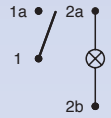

G Terminal 1