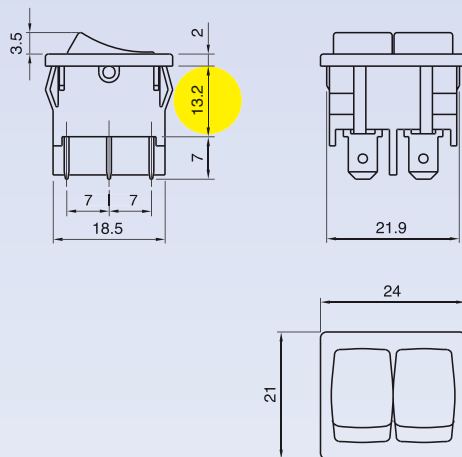

Function K - W