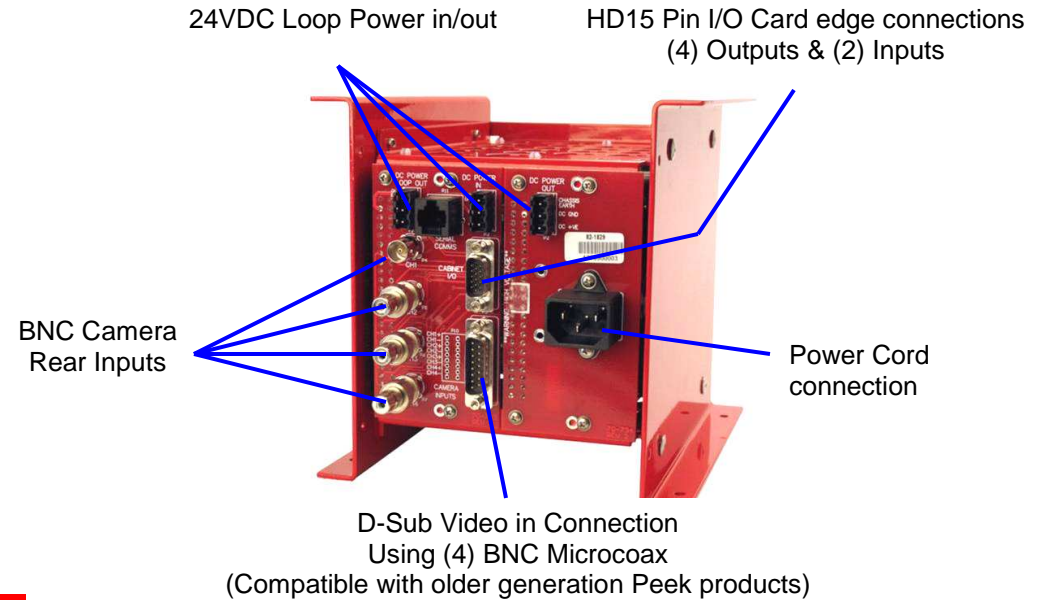

MPS4 Rack Power Card Specifications

Property	Description
Input Voltage	115 VAC 60 Hz
Input Fusing	500 mA
Output Voltage	24 VDC
Output Current	1200 mA (maximum)
Line Regulation	± 0.05% for 10% input Change
Load Regulation	± 0.05% for 50% load change
Short Circuit & Overload protection	Automatic current limit / Feedback
Dimensions	4.5" H x 6.875"D x 2.25"W
Weight	2.58 lbs (1.2 kg)
Connector	Mates with Cinch Jones 50-44A-30M Card edge connector

Custom Backplane Features

Ordering Information

Rack for one VideoTrak-IQ detection card, Rack-mounted power supply included	82-1846
Rack for two VideoTrak-IQ detection cards, Rack-mounted power supply included	82-1847
Rack for one VideoTrak-IQ detection card, Plug power pack supply included	82-1848
MPS4 VTIQ (Power Supply Card)	82-1382

* A standard Peek two year warranty applies to all video products