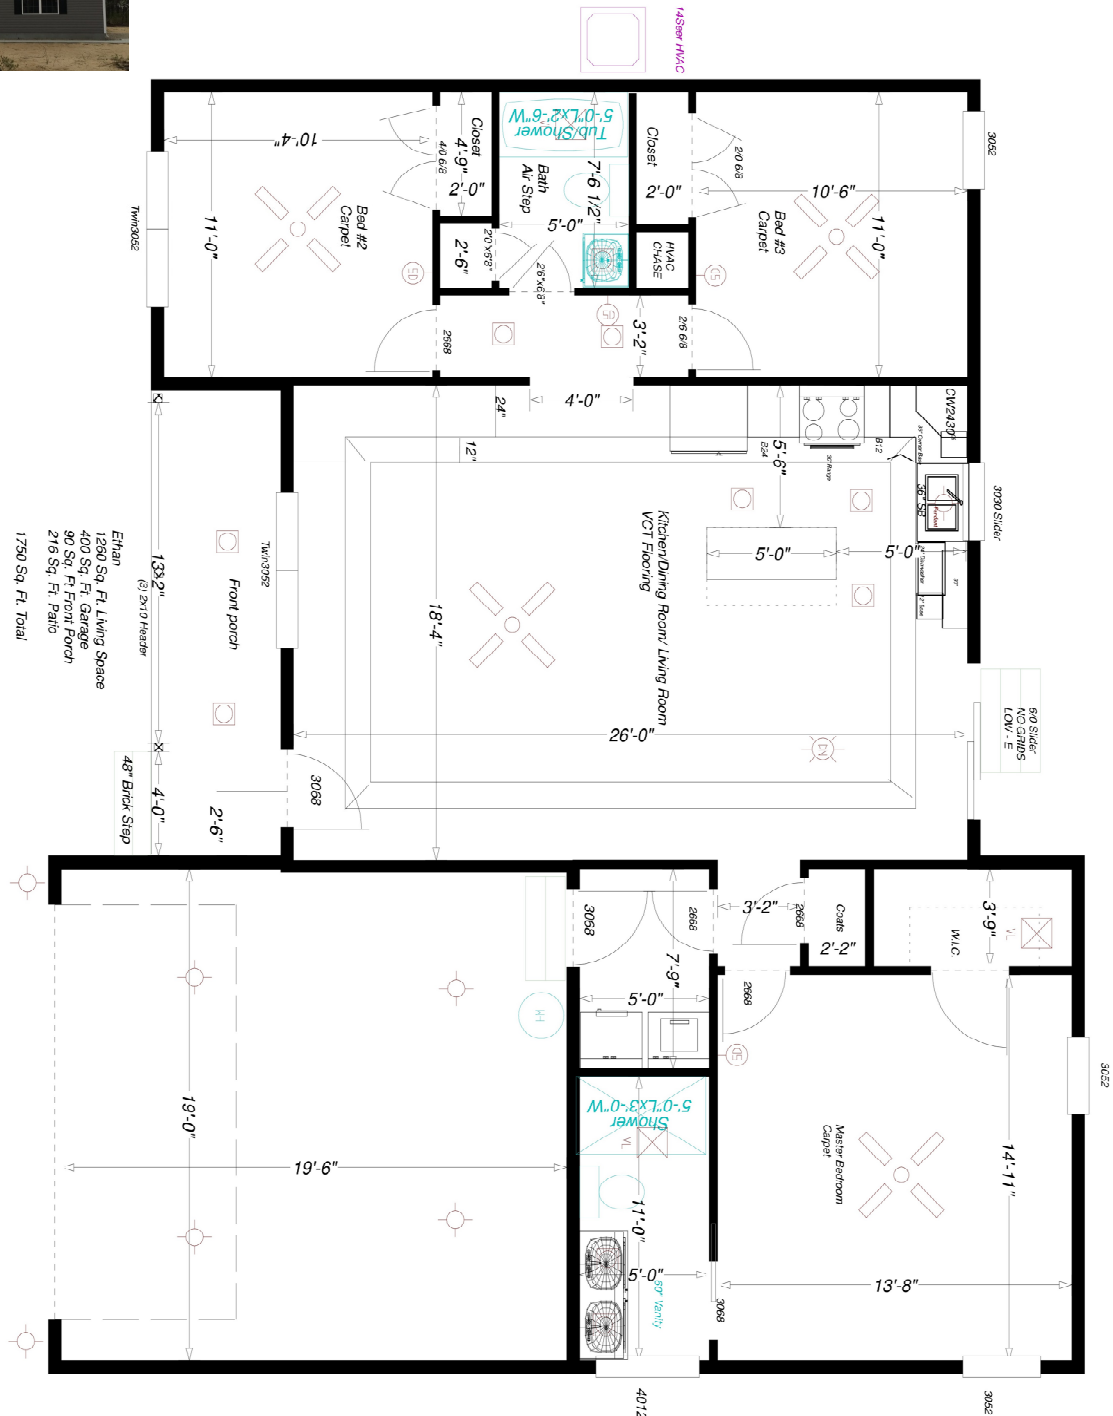

Plan #149
1260 Sq. Ft

The Ethan

JBSBuildsForLess.com