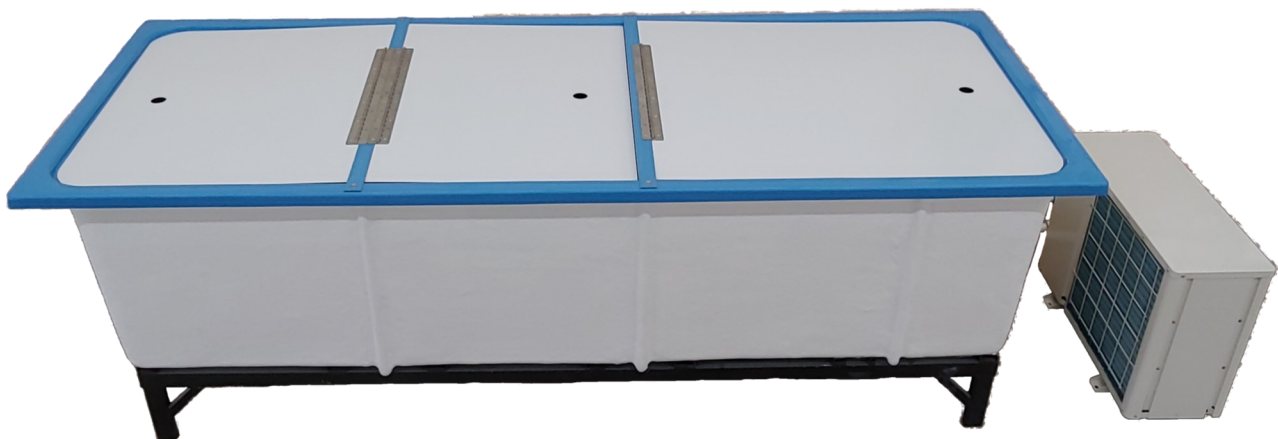

Bait Tank– ChillerMax

When used with the FilterMax system, the ChillerMax can maintain a cooler temperature inside the bait tank to accommodate the needs of multiple species of Bait.

ChillerMax Features:

- 1/2 HP Motor
- Digital Readout
- Remote Control
- 120V
- R410A Refrigerant

The ChillerMax can maintain a 50°f water temperature with a air temperature of 72—75 °f

PIEDMONT
COMPOSITES & TOOLING

Piedmont Composites and Tooling, LLC
33 Lewittes Road
Taylorsville, NC 28681
Phone: 828-632-8883