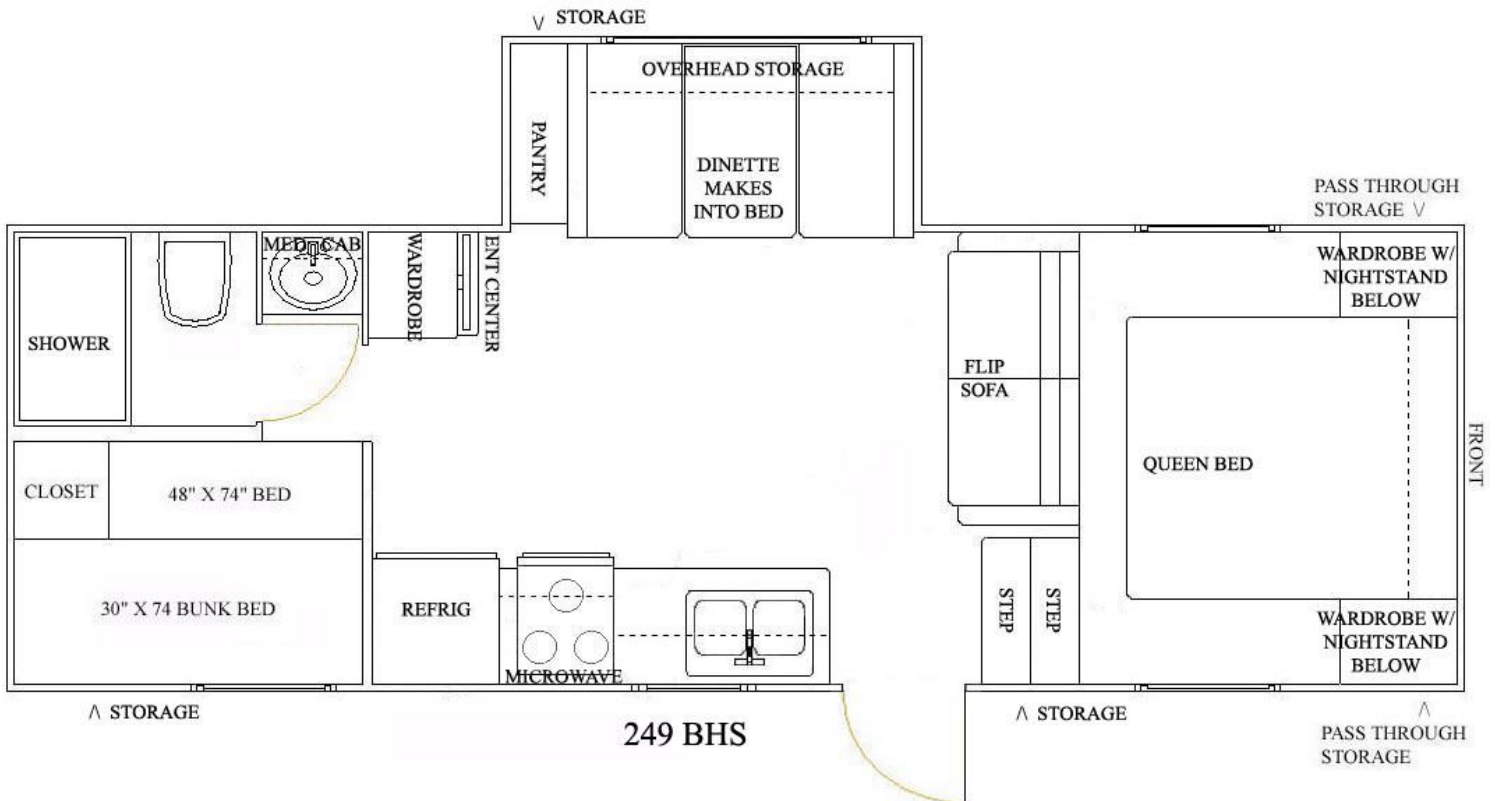

Allen Camper Mfg. Co., Inc.

29981 State Hwy 1 East

Allen, OK 74825

Phone: 580-857-2413 Fax: 580-857-2414

Web <http://www.allencampermfg.com>

Email: info@allencampermfg.com

249 BHS

EXTERIOR LENGTH	26' 5"
EXTERIOR WIDTH	8'
EXTERIOR HEIGHT	11' 8"
HITCH WEIGHT	1,000 Pounds
SHIP WEIGHT	6,000 Pounds
CARGO CAPACITY	2,000 Pounds
GVWR	8,000 Pounds
TIRE SIZE	205/75/15

SLEEPING CAPACITY	8
REFRIGERATOR	6'
FRESH WATER	45 Gallon
WASTE WATER	38 Gallon
GRAY WATER	43 Gallon
LPG CAPACITY	14 Gallon
FURNACE BTU	25,000