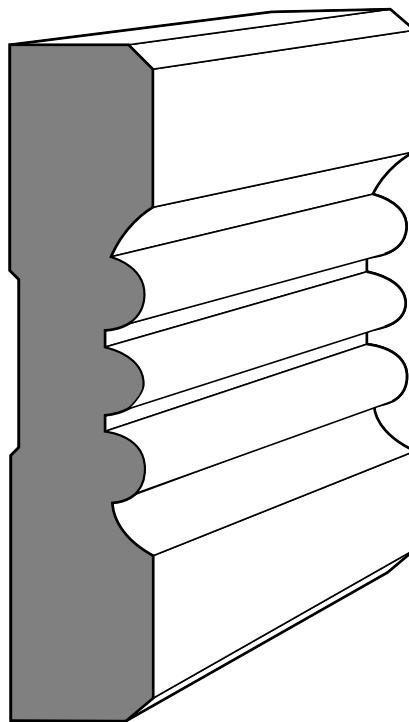

Casing Profiles
www.peninsulahardwoods.com

3 1/2" Jadud

3 1/2" Bartlo

3 1/2" Single Bead

PHI - 02.2020

Peninsula Hardwoods, Inc.
Hardwood Mouldings & Products

1710 West Mill Street | PO Box 157 | Peninsula, Ohio 44264
P 330-657-2701 F 330-657-2940