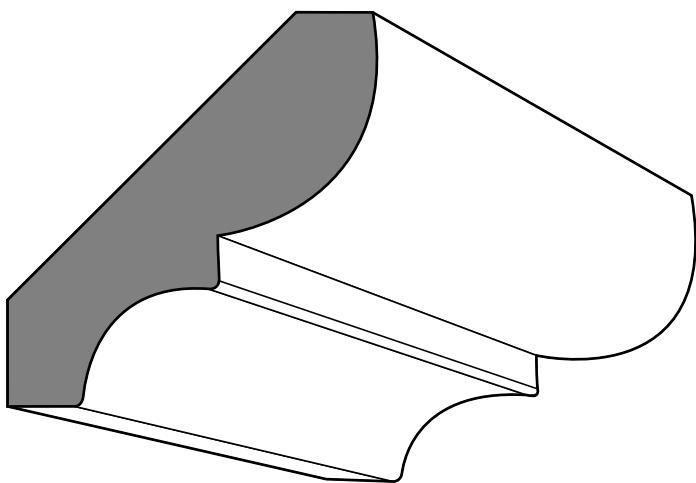

2 3/4" Bed Mould

PHI - 02.2020

Peninsula Hardwoods, Inc.
Hardwood Mouldings & Products

1710 West Mill Street | PO Box 157 | Peninsula, Ohio 44264
P 330-657-2701 F 330-657-2940

Peninsula Hardwoods, Inc.
Crown Moulding Profiles
www.peninsulahardwoods.com