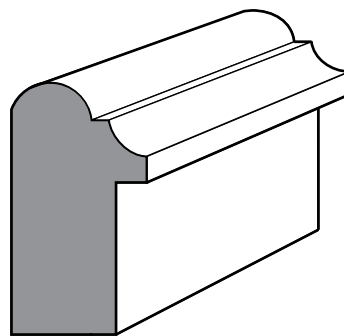

9/16 x 1 1/4" Backband