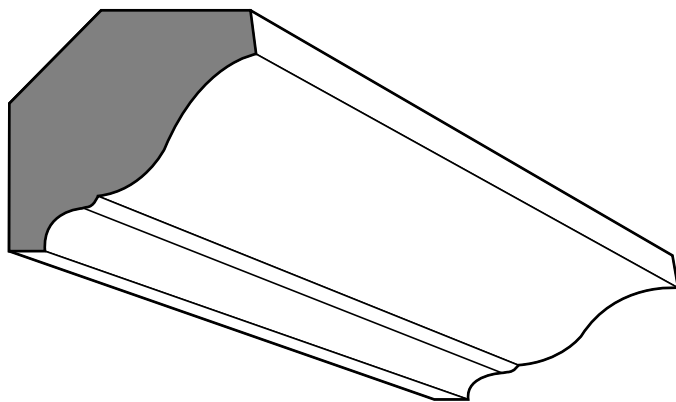

1 3/4" Crown