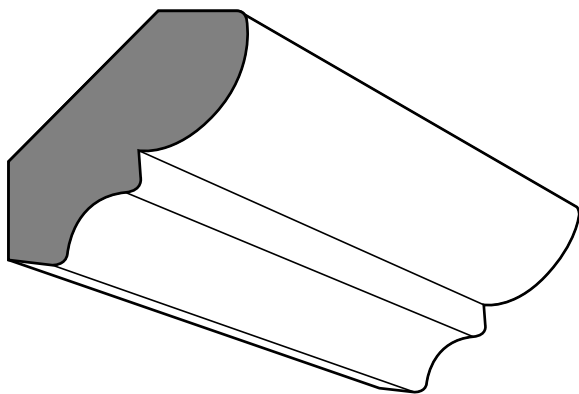

1 3/4" Bed Mould