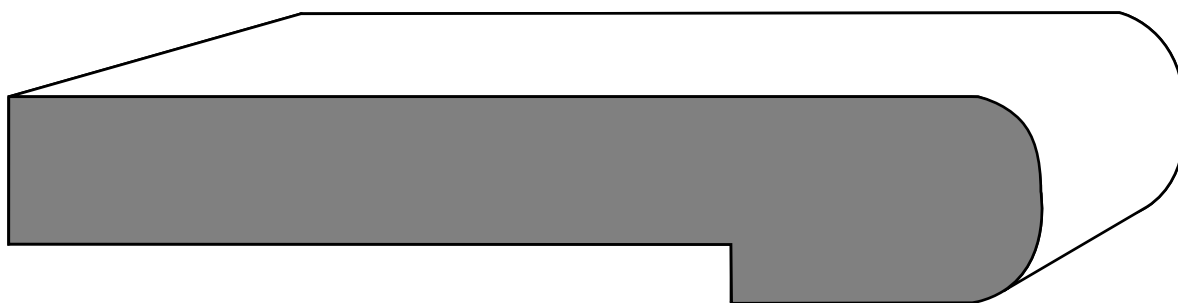

1710 West Mill Street | PO Box 157 | Peninsula, Ohio 44264
P 330-657-2701 F 330-657-2940

 **Peninsula Hardwoods, Inc.**
Tread & Rail Profiles
www.peninsulahardwoods.com

5 1/2" OG Stool - No Rabbet

3 1/2" OG Stool - No Rabbet