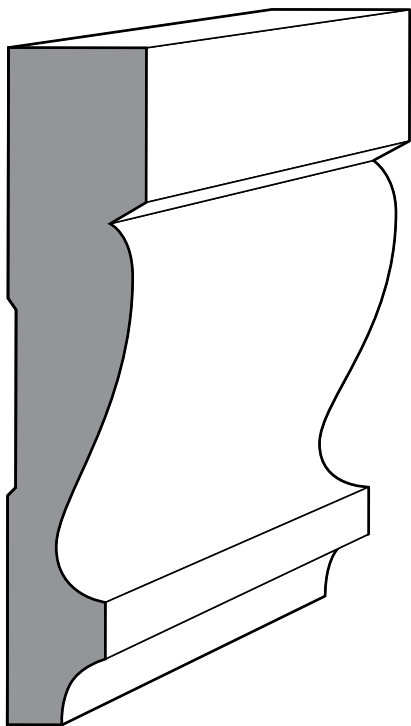

Casing Profiles
www.peninsulahardwoods.com

3 1/2" Jadud

3 1/2" Bartlo

3 1/2" Single Bead

PHI - 02.2020

Peninsula Hardwoods, Inc.
Hardwood Mouldings & Products

1710 West Mill Street | PO Box 157 | Peninsula, Ohio 44264
P 330-657-2701 F 330-657-2940