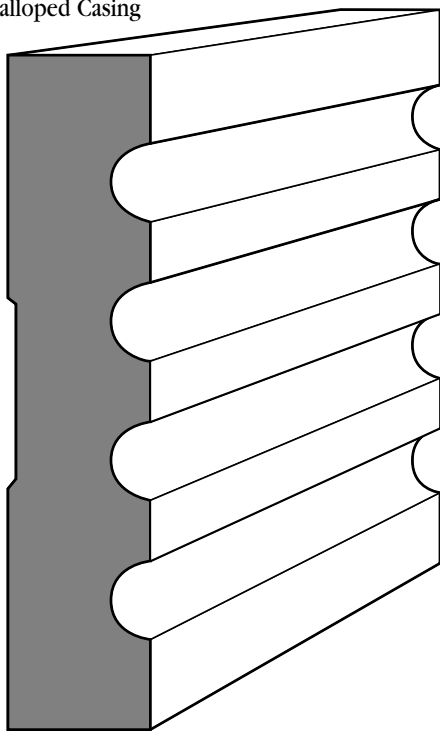

3 1/2" Fluted

PHI - 02.2020

Peninsula Hardwoods, Inc.
Hardwood Mouldings & Products

1710 West Mill Street | PO Box 157 | Peninsula, Ohio 44264
P 330-657-2701 F 330-657-2940