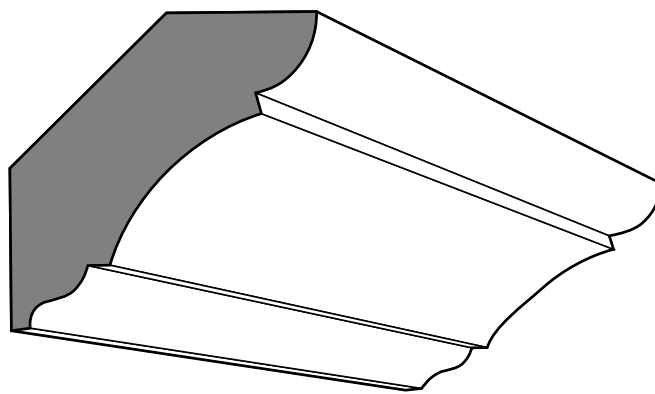

2 1/4" Crown