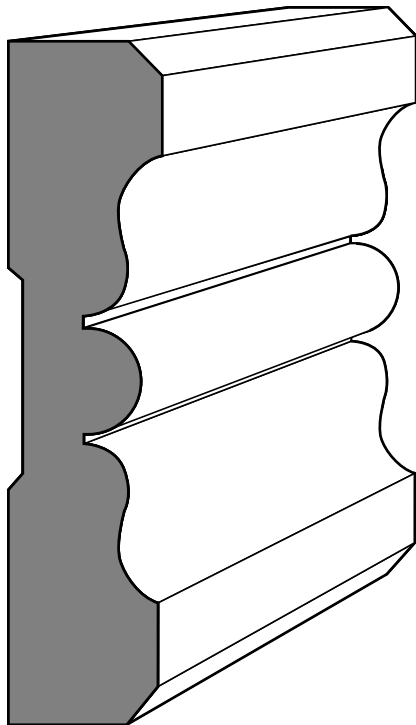

Casing Profiles
www.peninsulahardwoods.com

3 1/2" Jadud

3 1/2" Bartlo

3 1/2" Single Bead

PHI - 02.2020

Peninsula Hardwoods, Inc.
Hardwood Mouldings & Products

1710 West Mill Street | PO Box 157 | Peninsula, Ohio 44264
P 330-657-2701 F 330-657-2940