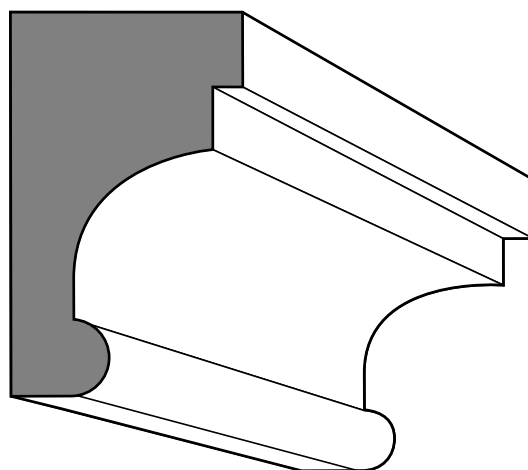

Casing Profiles
www.peninsulahardwoods.com

3/4" x 3/4" Cove

1 1/4" x 1 3/4" Geauga

1 3/4" Crown

1 1/4" x 2" Krusty

PHI - 02.2020

Peninsula Hardwoods, Inc.
Hardwood Mouldings & Products

1710 West Mill Street | PO Box 157 | Peninsula, Ohio 44264
P 330-657-2701 F 330-657-2940