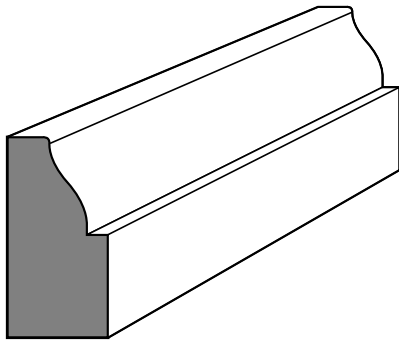

1/2" x 1" Stringer