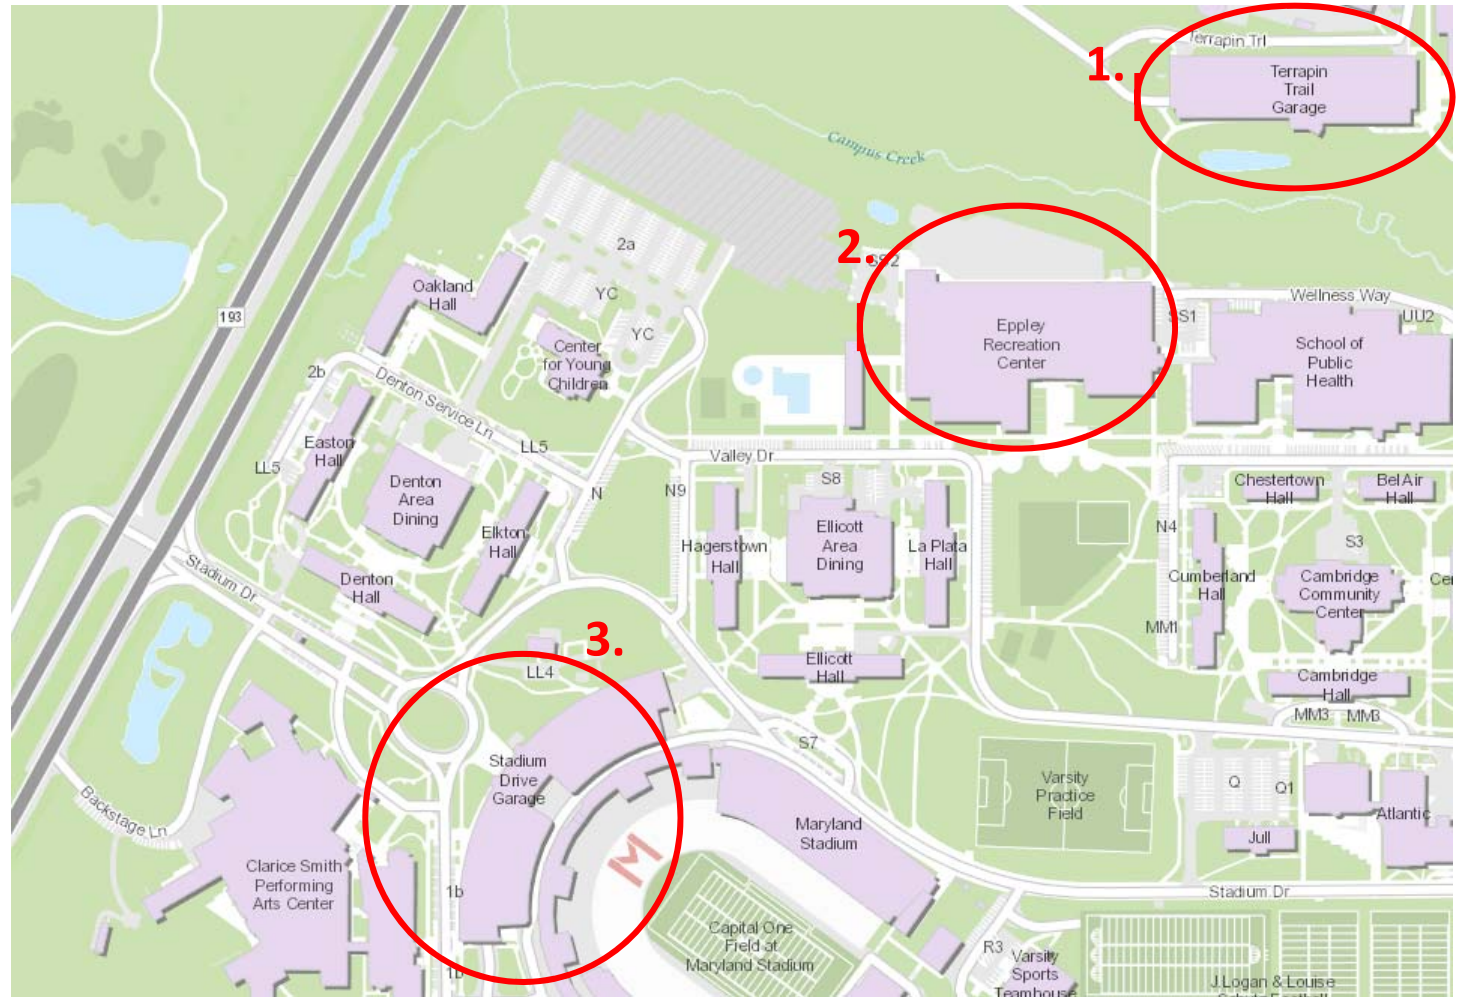

## 2018 NCAP Invite – Key Locations on the UMD Campus

1. TTG – Terrapin Trail Garage
2. Epply Rec Center (Pool)
3. SDG – Stadium Dr. Garage

Please see next page for detailed directions and routing for swimmer drop off and pick up. There is construction on-going in the lot behind the Epply Center and it is a tight fit in and out. Please do your best to drop and go, there will be security directing traffic between the end of morning prelims and drop off for afternoon prelims.

Address for full map: <https://maps.umd.edu/map/m/>

Construction here but you can get to the back door

From Route 1

Swimmer Drop off - for prelims - lower level rear

Swimmer Pick up after prelims and finals - upper level - front - all sessions

Eppley Recreation Center