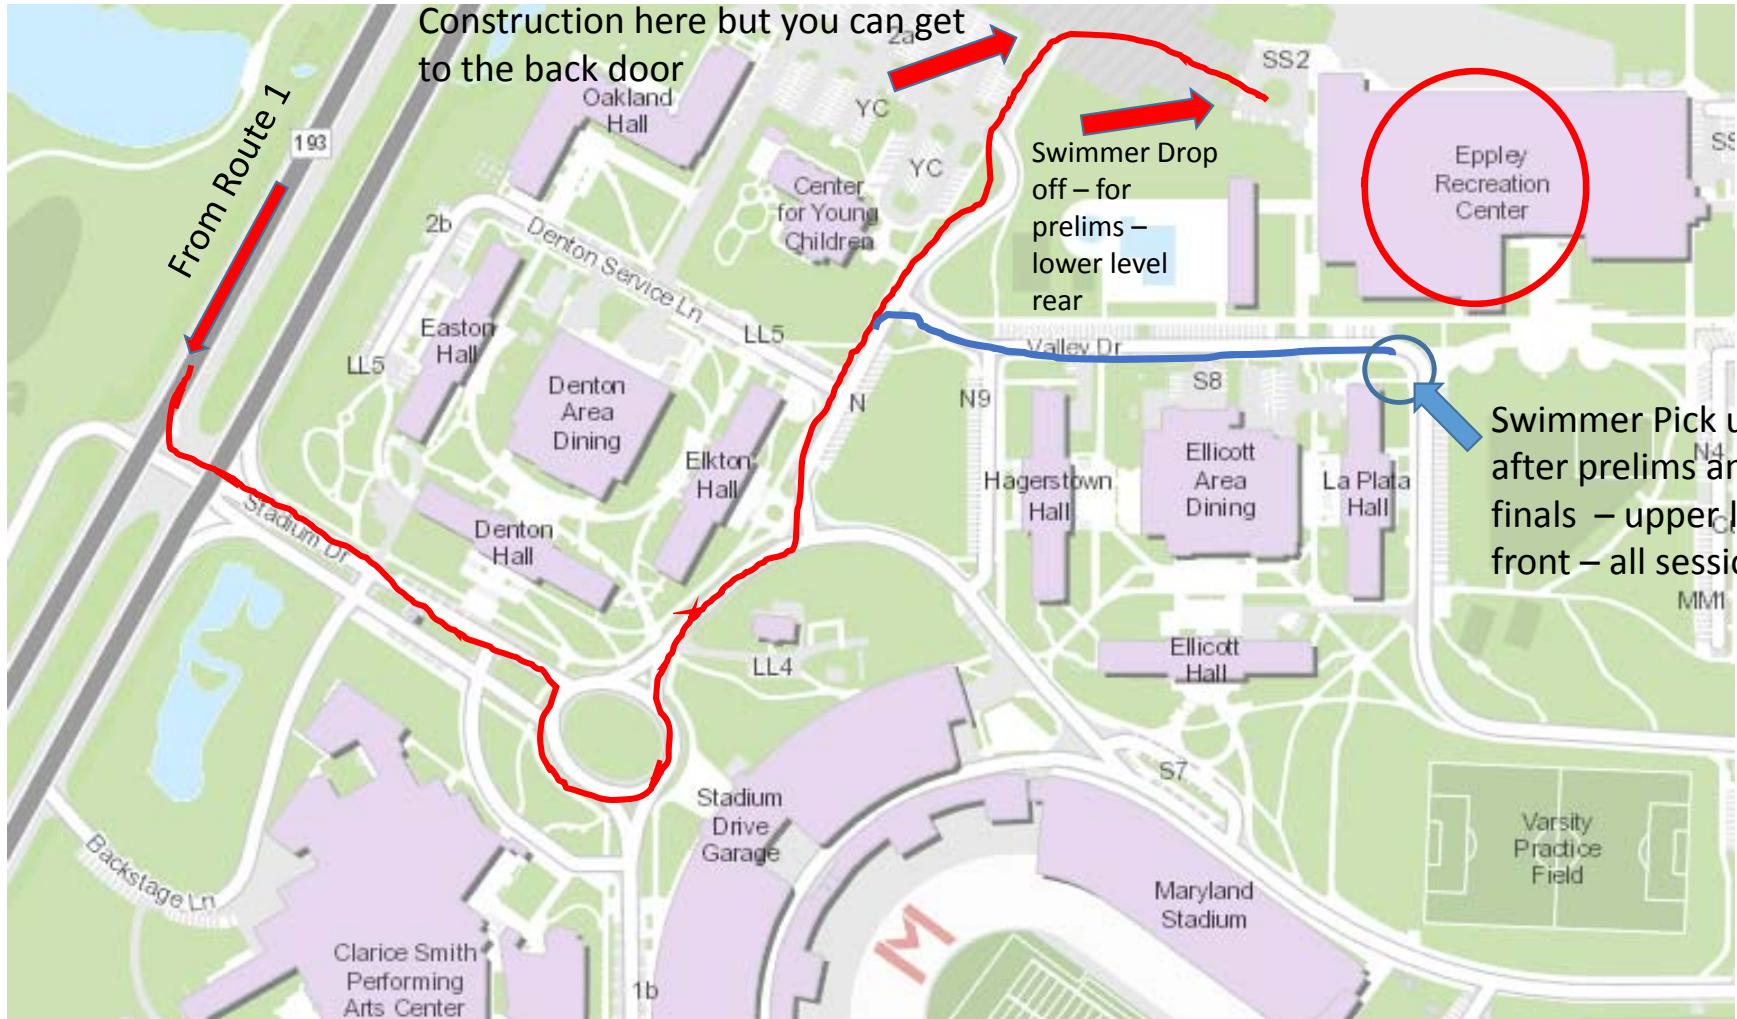

## 2018 NCAP Invite – Key Locations on the UMD Campus

1. TTG – Terrapin Trail Garage
2. Epply Rec Center (Pool)
3. SDG – Stadium Dr. Garage

Please see next page for detailed directions and routing for swimmer drop off and pick up. There is construction on-going in the lot behind the Epply Center and it is a tight fit in and out. Please do your best to drop and go, there will be security directing traffic between the end of morning prelims and drop off for afternoon prelims.

Address for full map: <https://maps.umd.edu/map/m/>

Construction here but you can get to the back door

From Route 1

Swimmer Drop off - for prelims - lower level rear

Swimmer Pick up after prelims and finals - upper level - front - all sessions

Eppley Recreation Center