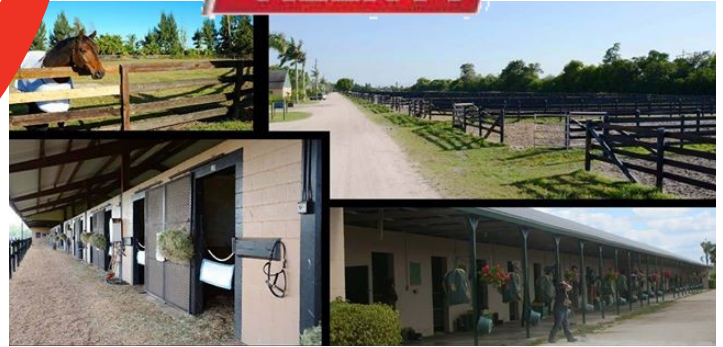

Sunshine Meadows Equestrian Village

Palm Beach Downs

Delray Equestrian Center

DRY PADDOCKS • CONCRETE BUILDINGS • METAL ROOFS

YOUR HORSE'S SAFETY SHELTER

(Daily, Weekly, Monthly Rental Options!)

PLAN AHEAD & STAY SAFE! It's EASY!

- 1 Call: 561-495-1455 or Email: Office@Sunshinemeadows.net
- 2 Bring your horse to safety!!
- 3 Staff on site!

CONCRETE LIVING DORMS ARE ALSO AVAILABLE!

(Day, Week, Monthly Rental Options!)

3 GREAT LOCATIONS FOR YOUR HORSES DURING THE YEAR, AND ALSO DURING STORMS
 Easy access from 441, Turnpike and I-95 located in West Delray Beach!