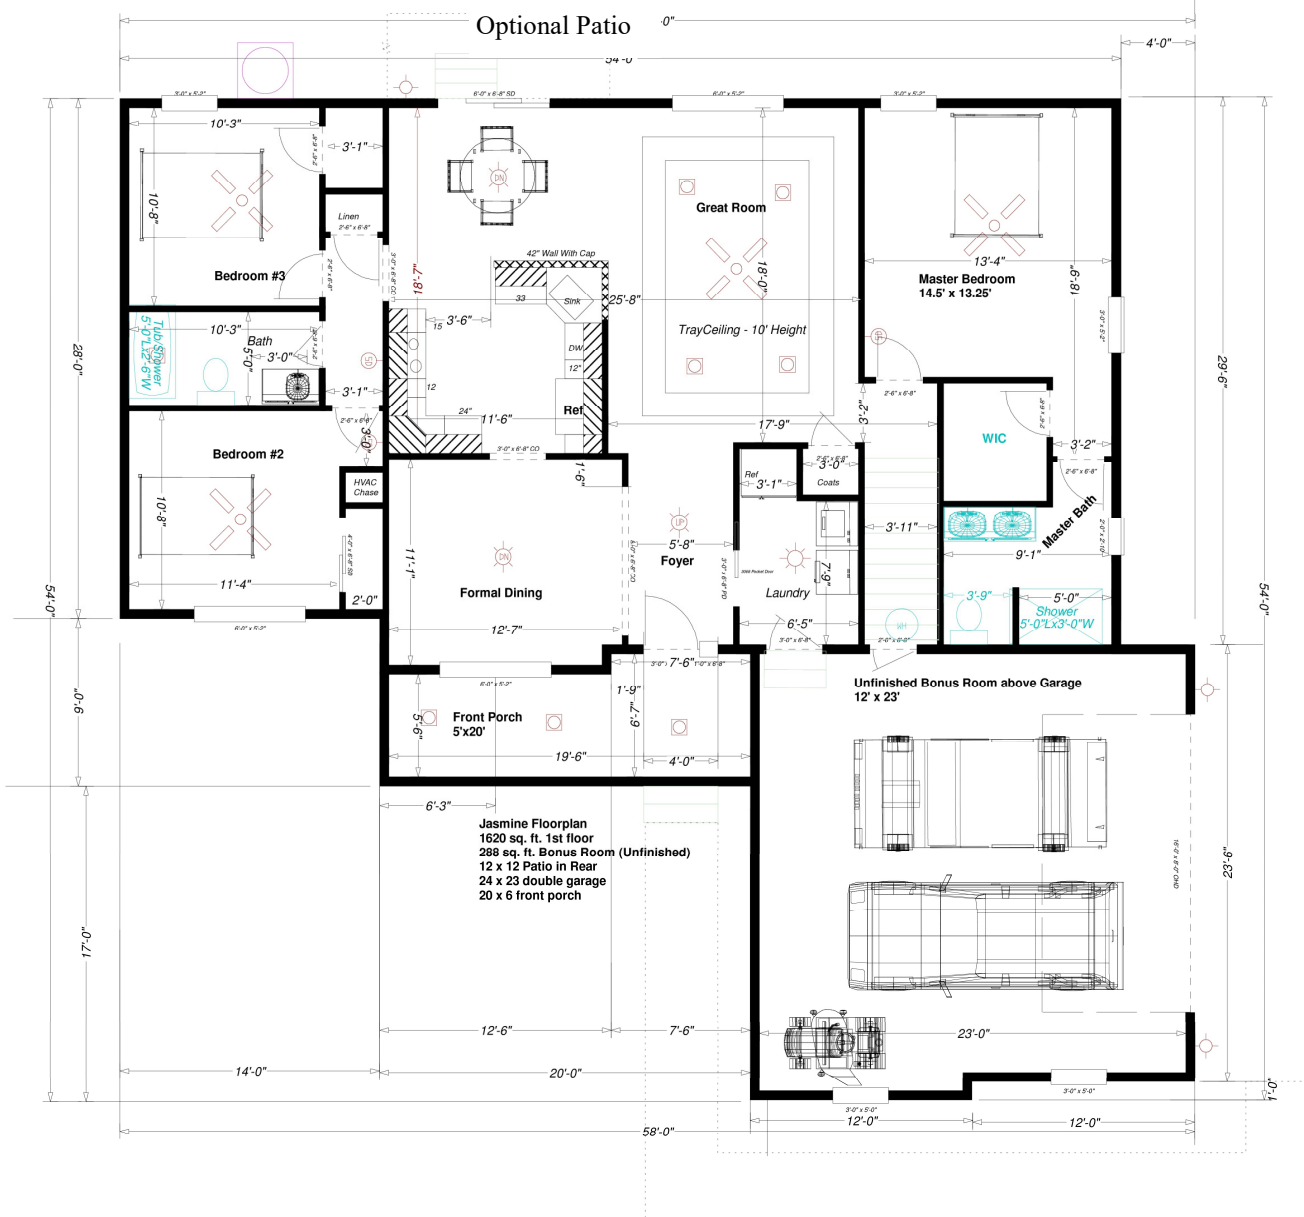

The Jasmine

1620 sq. ft. Heated
UnFinished Bonus Room
Plan # 215

JBSBuildsForLess.com