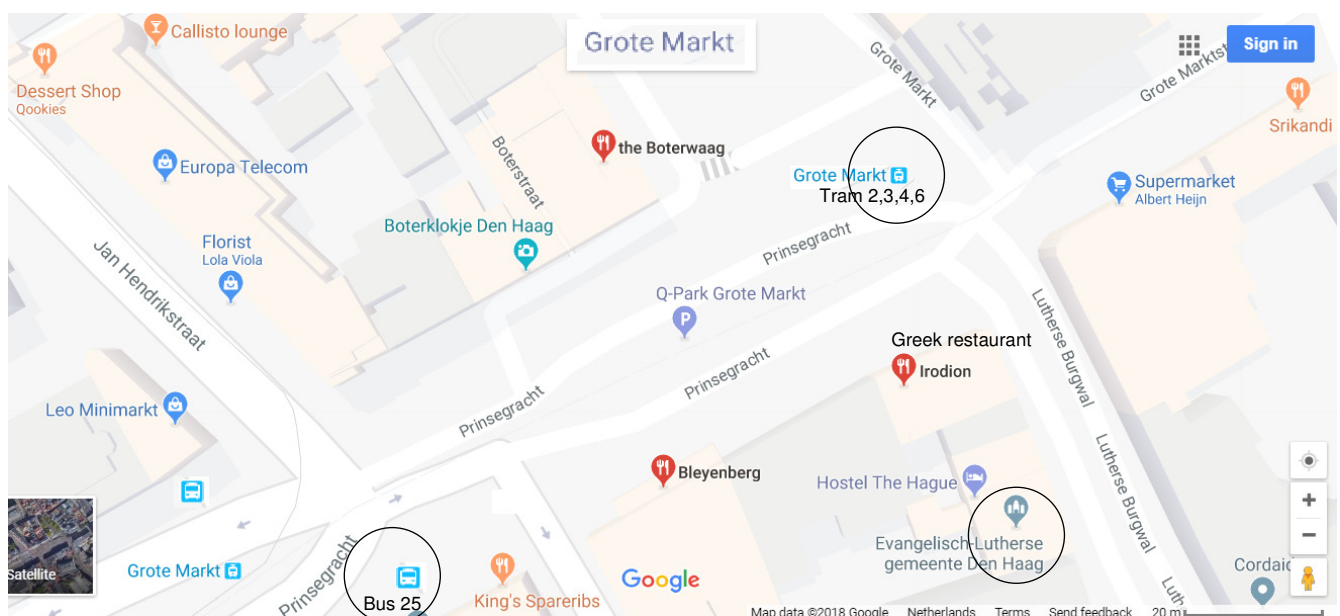

LUTHERSE KERK Route and parking situation

ADDRESS

Evangelisch-Lutherse Kerk
(Evangelisch-Lutherse Gemeente Den Haag)
Lutherse Burgwal 9, 2512 CB, The Hague
<http://www.luthersekerk-den Haag.nl/>

Wheelchair access Lutherse Burgwal 7.
Preferably by prior contact:
070 363 4102 or kdrdecorrales@live.com

PUBLIC TRANSPORT

TRAMS 2, 3, 4, 6

- From The Hague Central Station
- Tramstop Grote Markt
- In tunnel. Stairs, escalator and elevator present.
- Tram 2 to Kraayenstein (from Leidschendam)
- Tram 3 to Loosduinen (from Zoetermeer)
- Tram 4 to De Uithof (from Zoetermeer)
- Tram 6 to Leyenburg (from Leidschendam)

BUS 25

- From Lozerlaan (to Grote Markt), The Hague
- Bus stop Grote Markt

HTM Public Transport company The Hague <https://www.htm.nl/english/>

PLAN YOUR TRIP WITH <https://9292.nl/en>

LUTHERSE KERK Route and parking situation