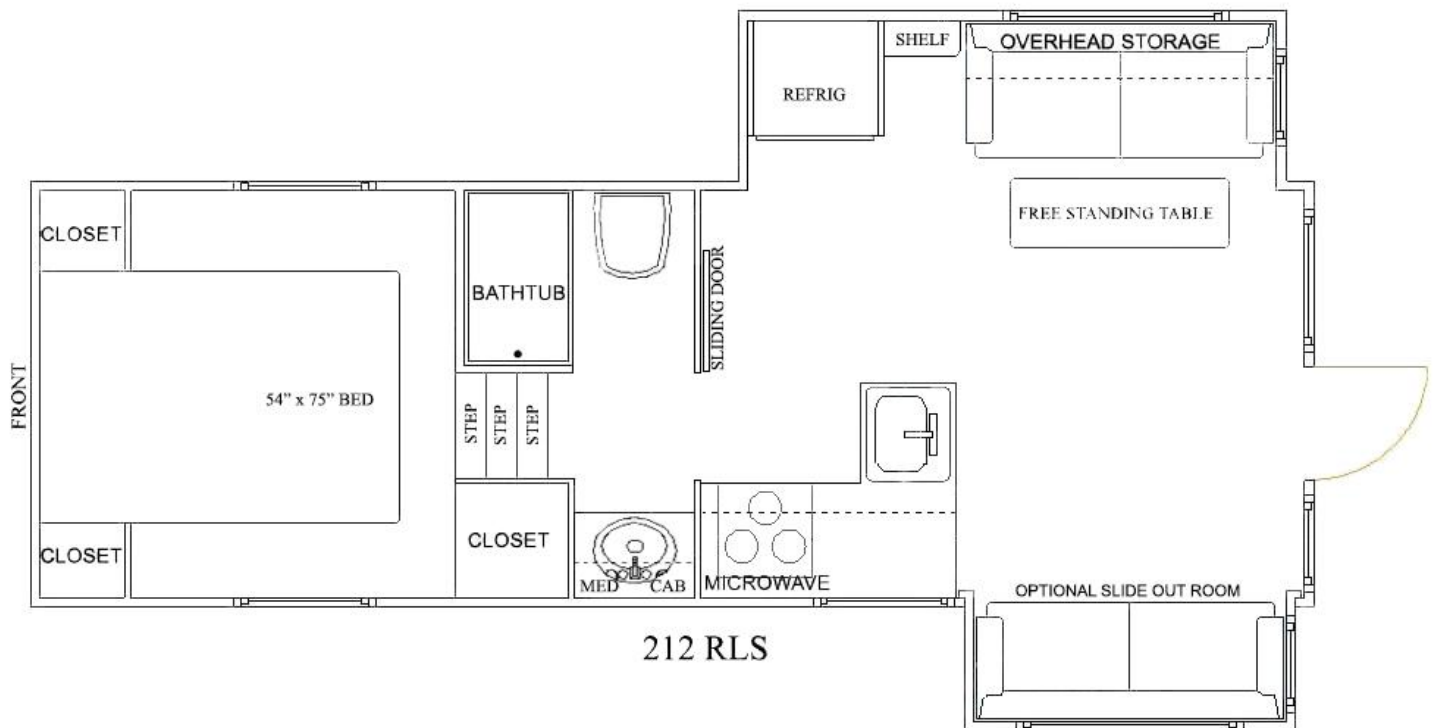

212 RLS

212 RLS

EXTERIOR LENGTH	24' 6"
EXTERIOR WIDTH	7' 6"
EXTERIOR HEIGHT	10' APPROX
HITCH WEIGHT	750 Pounds
SHIP WEIGHT	5,650 Pounds
CARGO CAPACITY	2,100 Pounds
GVWR	7,750 Pounds
AXLE WEIGHT	4,900 Pounds

TIRE SIZE	205/75/R15
SLEEPING CAPACITY	6
REFRIGERATOR	6'
FRESH WATER	30 Gallon
WASTE WATER	32 Gallon
GRAY WATER	32 Gallon
LPG CAPACITY	10 Gallon
FURNACE BTU	20,000