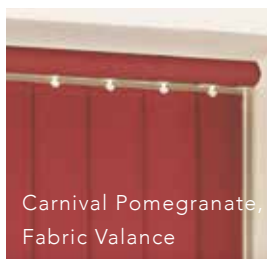

In addition, you have the option of sewn in weights at the bottom of the louvre, removing the need for chain and finishing off your blind perfectly.

Mineral Copper, Piano Black Vogue

Carnival Pomegranate,  
Ice White Vogue