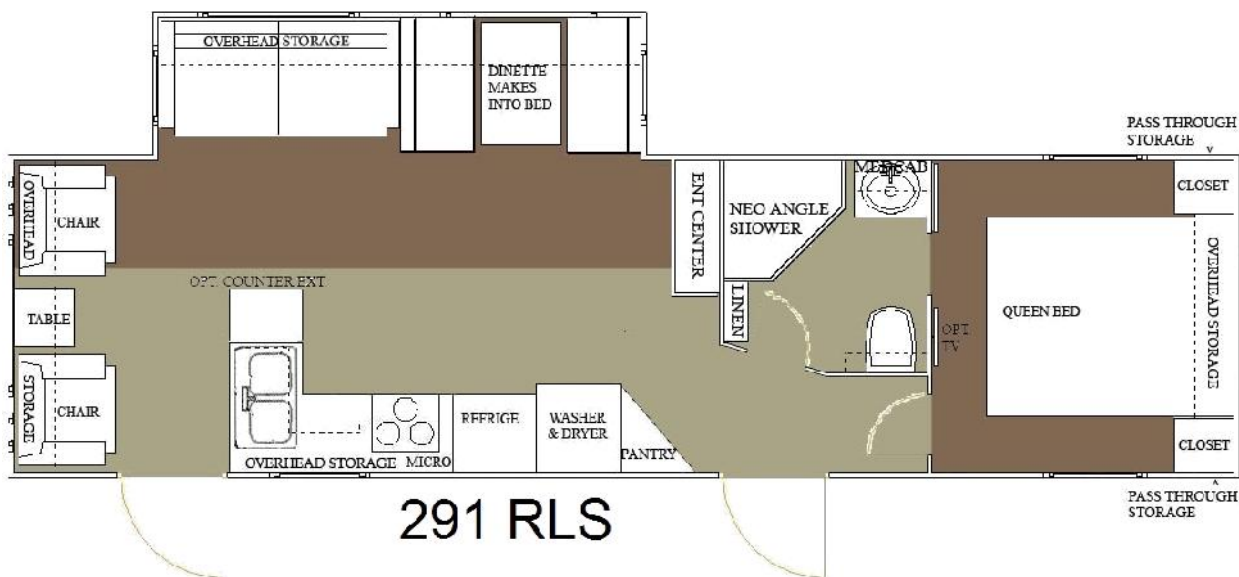

ALLEN CAMPER MFG. CO.

291 RLS

291RLS Travel Trailer Specifications

Gross vehicle weight rating	11000
Dry hitch weight	950
Unloaded vehicle weight	7100
Cargo carrying capacity	3900
Exterior length	33'4"
Exterior width	8'
Exterior height	11'
Fresh water system	42
Gray water holding tank	38
Black water holding tank	38
Refrigerator	6'
Propane tank LPG	15 gal