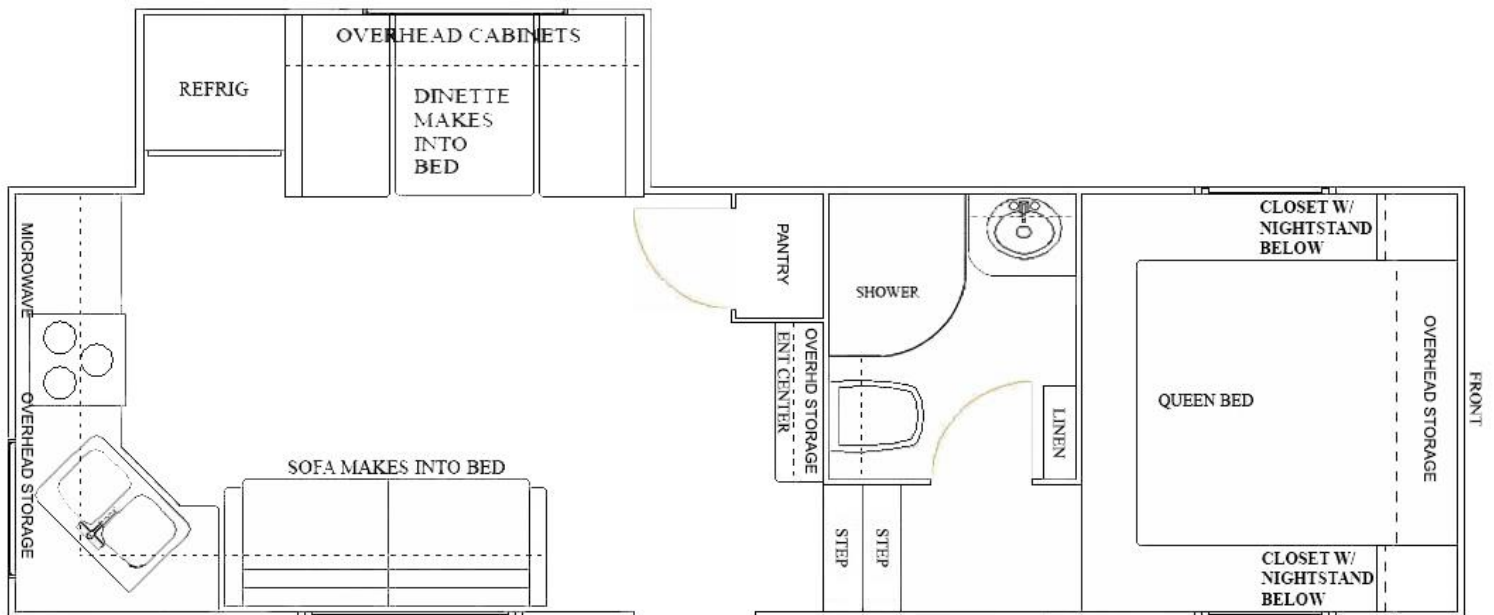

255 RKS

255 RKS

EXTERIOR LENGTH	27' 6"
EXTERIOR WIDTH	8'
EXTERIOR HEIGHT	11' 8"
HITCH WEIGHT	1,000 Pounds
SHIP WEIGHT	6,050 Pounds
CARGO CAPACITY	2,000 Pounds
GVWR	8,000 Pounds
TIRE SIZE	205/75/15

SLEEPING CAPACITY	6
REFRIGERATOR	6'
FRESH WATER	45 Gallon
BLACK WATER	38 Gallon
GRAY WATER	45 Gallon
LPG CAPACITY	14 Gallon
FURNACE BTU	25,000