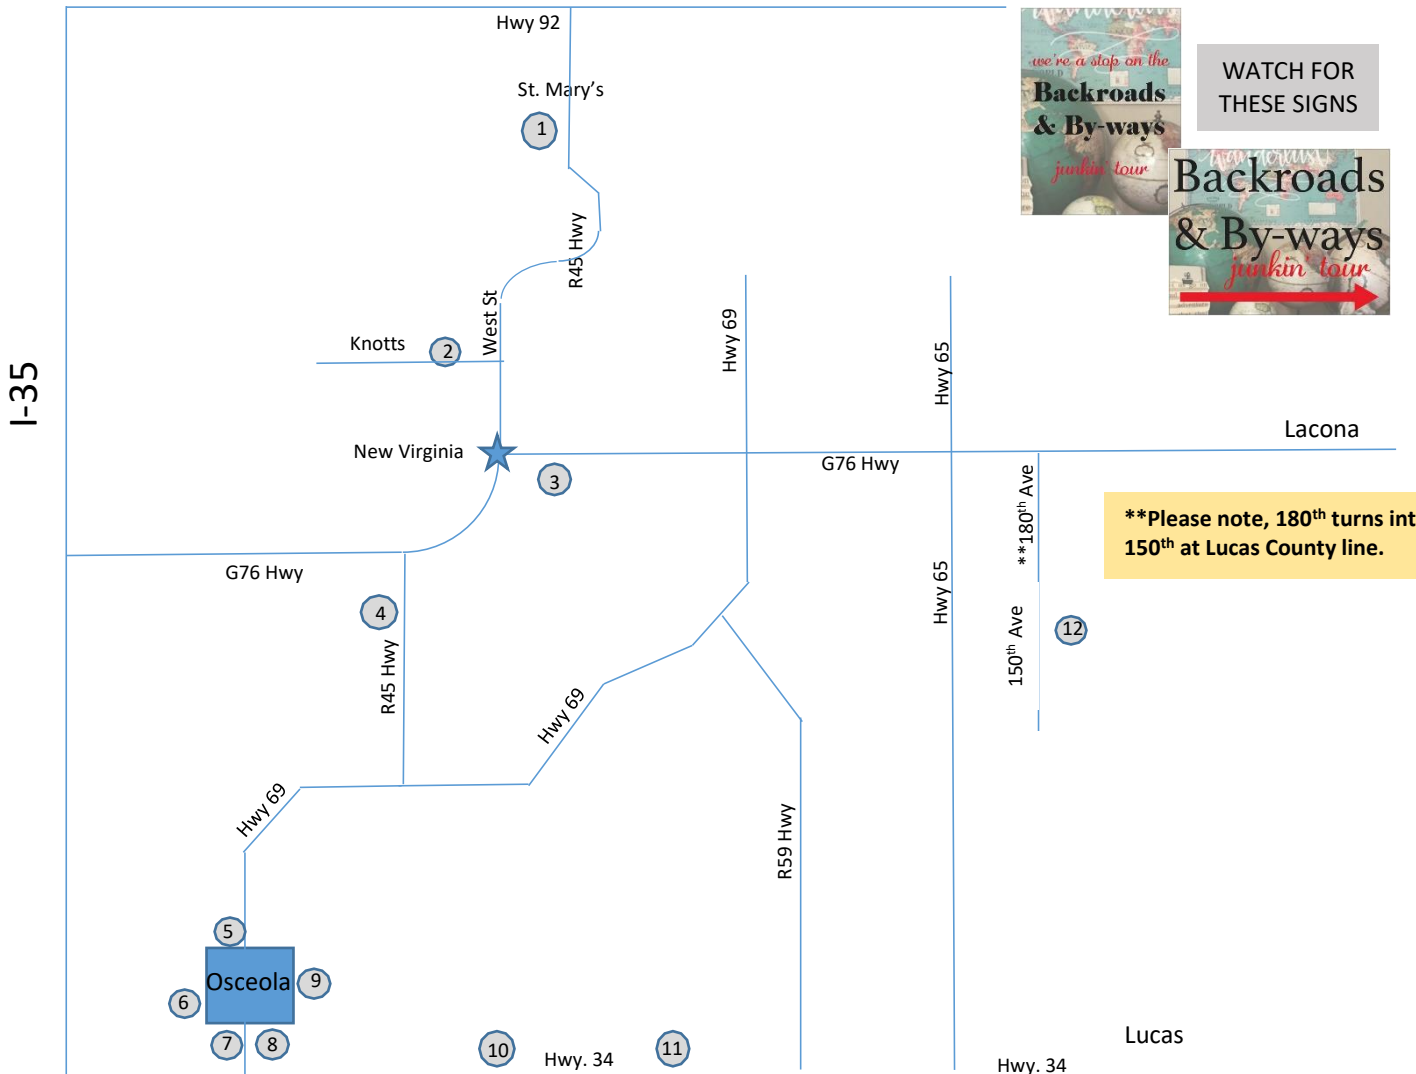

Backroads & By-Ways → Junkin' Tour Map Fall 2019

MAP is NOT to SCALE
Some stops do not have restrooms

WATCH FOR THESE SIGNS

****Please note, 180th turns into 150th at Lucas County line.**

New Virginia		
1. Little Shop of Hoarders SW Corner of R45 & School St St. Mary's	5. Timber Ridge Country Mkt 117 W. Washington Street, Osceola/ FOOD	9. Ivy Rose 127 S. Main Street, Osceola
2. Lumynocity Fiber Arts 607 Knotts St. New Virginia	6. Relics 130 S. Fillmore, Osceola	10. Acquisitions 2495 Hwy. 34, Osceola
3. Burlap & Roses at CHD 4500 G76 Hwy., New Virginia	7. Grassroots Home 140 W. Jefferson , Osceola	11. Harvest Barn Marketplace 2721 Hwy. 34, Osceola FOOD
4. Timber View Antiques 1025 R45/Starline, New Virginia	8. Earth Angels Gifts 130 . Jefferson Street, New Virginia	12. The Bunkhouse Antiques 57846 150 th Ave., Lacona **Please note, 180th turns into 150th at Lucas County line.

FOLLOW THE FACEBOOK EVENT PAGE: WANDER WARREN MADISON & CLARKE CO'S