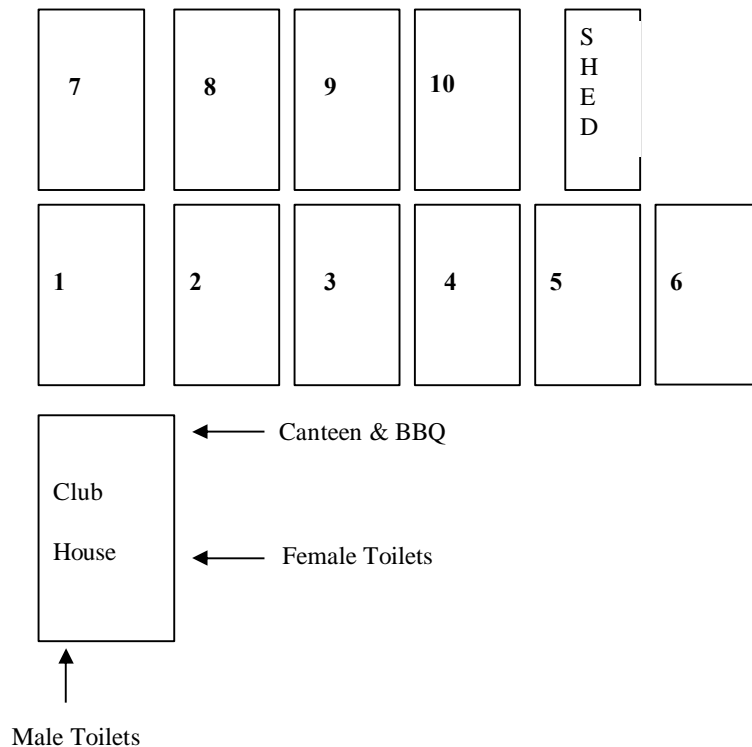

PORT STEPHENS NETBALL ASSOCIATION *JUNIOR/INTERMEDIATE CARNIVAL*

WELCOME to our Carnival

CARNIVAL RULES

- ◆ Carnival will commence at 8:30am sharp. Games will start and finish on buzzer.
- ◆ Games will consist of 2 x 8 minute halves, with a 1 minute break at half-time
- ◆ There will be a 3 minute break between rounds
- ◆ ALL teams will umpire their own game.
- ◆ Score sheet will be on each court (please leave the boards on the courts for the next game) Winning team of each game is responsible for the prompt return of the score sheet to the score box (situated near the window of the main office). Official score is final; NO disputes will be entered into.
- ◆ Games will be played according to NSWNA Carnival rules and NO injury time will be allowed.
- ◆ Port Stephens Netball Association Inc will not be responsible for any injuries sustained during the course of the carnival.
- ◆ Trophies/medallions will be awarded to the winners. In the event of teams finishing on the same points, a goal count back will determine the winner and runner-up.
- ◆ Full canteen facilities are available as well as the BBQ.
- ◆ Port Stephens Netball Association hopes that you all have an enjoyable day and a safe journey home. Thankyou for coming.