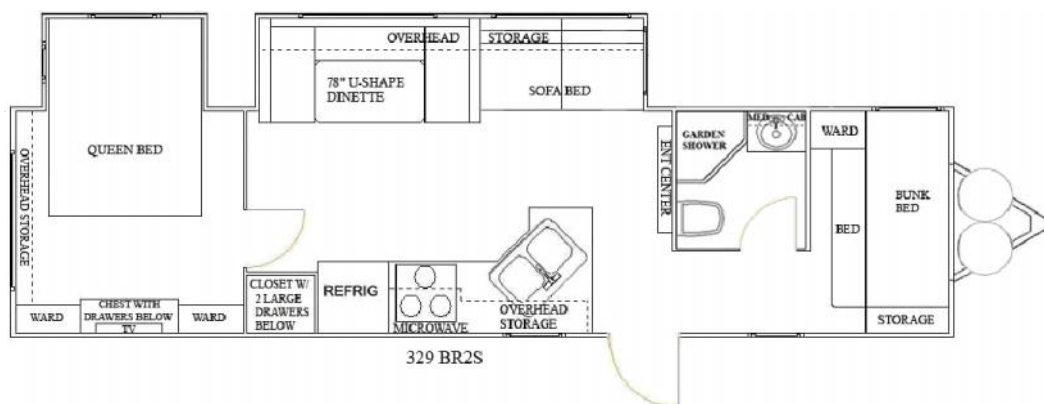

ALLEN CAMPER MFG. CO.

329 BR2S

329 BR2S Travel Trailer Specifications

Gross vehicle weight rating	11500
Dry hitch weight	950
Unloaded vehicle weight	7350
Cargo carrying capacity	4150
Exterior length	34'2"
Exterior width	8'
Exterior height	11'
Fresh water system	42
Gray water holding tank	38
Black water holding tank	38
Refrigerator	6'
Propane tank LPG	15 gal