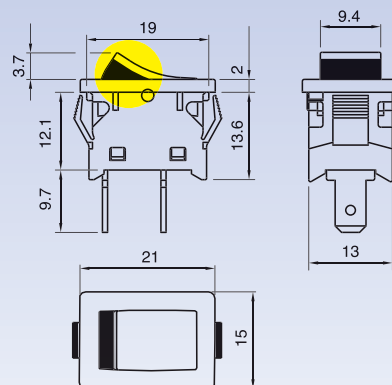

T E C N O ?

DRAWING

?

TERMINAL

NOTES

Water splash proof body

T E C N O 4

DRAWING

?

TERMINAL

Z	Y	X
0,75 ... 3,5	13,0	+0,2 0
		19,0
		+0,2 0

T	E	C	N	O	DRAWING	TERMINAL	FUNCTION	RATING	BODY COLOUR	ROCKER COLOUR	MARKING COLOUR	MARKING
												0
												0
												0

?	?	?	?	?	?	?	0	0	0
---	---	---	---	---	---	---	---	---	---

FUNCTION RATING BODY COLOR ROCKER COLOUR MARKING COLOUR MARKING

1

1a ●
1

4 Drawing 7

1a ▲
1

A Drawing 7

1a ▲
1

3