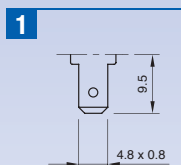

T E C N O ?

DRAWING

?

TERMINAL

NOTES

Water splash proof body

T E C N O 4

DRAWING

?

TERMINAL

Z	Y	X
0,75 ... 3,5	13,0	+0,2 0
		19,0
		+0,2 0

T	E	C	N	O	DRAWING	TERMINAL	FUNCTION	RATING	BODY COLOUR	ROCKER COLOUR	MARKING COLOUR	MARKING
												0
												0
												0

?	?	?	?	?	?	?	0	0	0
---	---	---	---	---	---	---	---	---	---