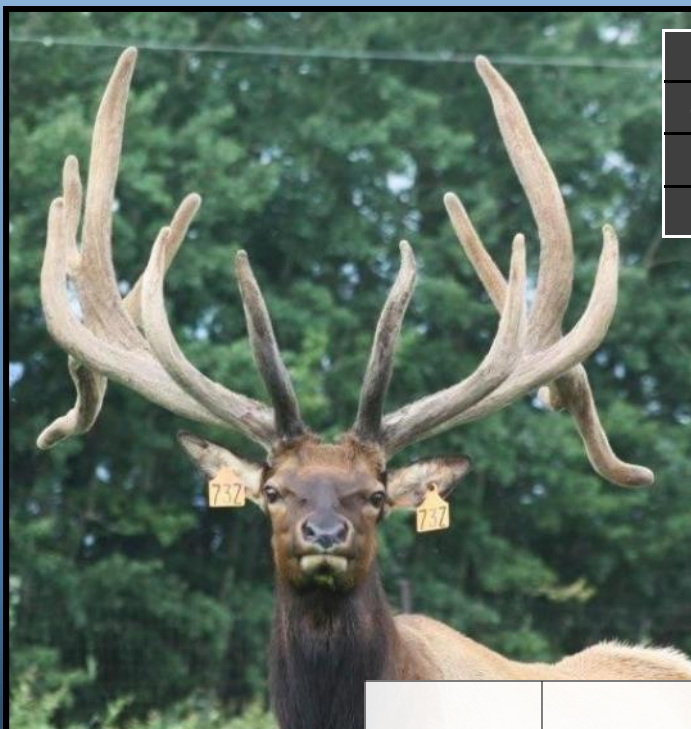

SC TOUCH DOWN ABEG 73Z

D.O.B. MAY 26, 2012

PROV. REG TAG# ABEG 73Z

NAEBA REG# C5837

AGE	SCORE/Wt
4 yrs	475 4/8"
3 yrs	26.5 lbs
2 yrs	373"

SEMEN For Sale $200 Can or $150 US Per straw

		SCORPION AFRI 99K
MARK ACRO 2S	BARRACUDA	AFRI 2L
	ABEG 33L	PLATINUM ABEG 102
AGIB 23T	PYTHON AFRI 3P	COBRA AFRI 46J AFRI 2L
	ACAM 641	KING
		TEST 30

SC TOUCH DOWN

SC Touchdown (ABEG73Z) is the bull that can take your genetics all the way to the end zone! SC touchdown was 373" at 2 years, 26.5 lbs at 3 years and 475 4/8" at 4 years of age. A fantastic looking bull with a great pedigree on both sides. No busts here.

Semen is exportable to the USA and available through Dr Martin Wenkoff.

SUN CREEK RANCHES— Buck Lake, Alberta

PH:780-388-3324

Cliff & Melloddee Begg

www.suncreekranches.com

suncreek@xplornet.com