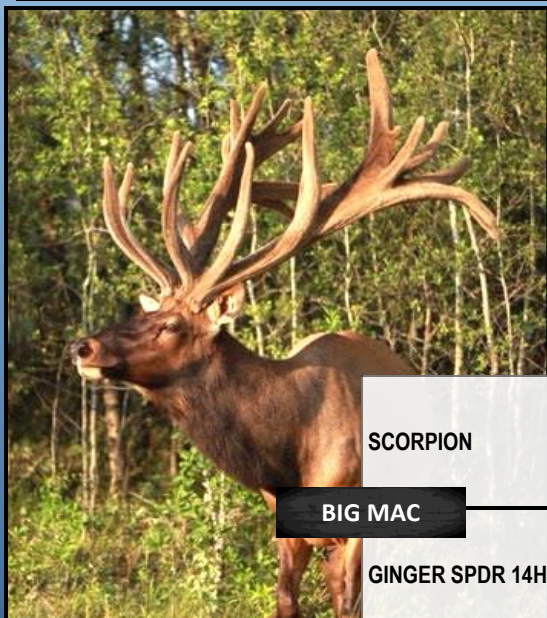

AMSW 35U

AMSW 58N

PLATINUM

ASIM 14 K

Check out the back cover to see KING ADAM

who was green scored at 515'', this young bull has those genetics on his dams side along with those of his sire ATLAS. He is a heavy beamed typical 3 year old. Lets watch this guy as he grows some big racks. Watch for updates at www.biggestracks.com

MSW FARMS— Ponoka Alberta

PH:403-357-9833

Mark & Tina Stewart

www.mswfarms.com

mswfarms@gmail.com

BIG MAC SNOR 714T

D.O.B. JUNE 4, 2007

TAG / REG # SNOR 714T

<u>AGE</u>	<u>SCORE/Wt</u>
9 yrs	55 lbs
8 yrs	54 lbs
7 yrs	50 lbs
6 yrs	52 lbs

SCORPION	WHIPLASH	STARBUCK AOLD 225
	AFRI 68H	KING AOLD 260
GINGER SPDR 14H	KOREAN GOLD	SRJG117 SRJF132
	SPDR121A	JOHNBOY SRJF852 953

Proven Breeder with tremendous brow tines and impressive mass. Big Mac's high scoring genetics are consistently producing offspring with top velvet weights and great antler style.

APPLEJACK ELK RANCH – Asquith, Sask