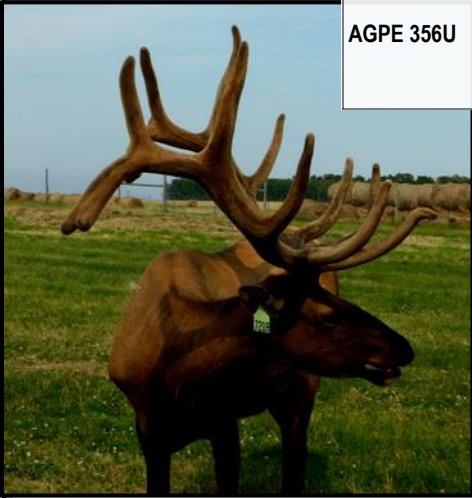

Here is a very clean typical 7x7 Prospect son that has Bounty in his Back ground.

GLEN PARK ELK FARM— Calmar, Alberta

PH:780-725-2102

Barry & Steve Chernuka www.glenparkelk.net b.chernuka1@gmail.com