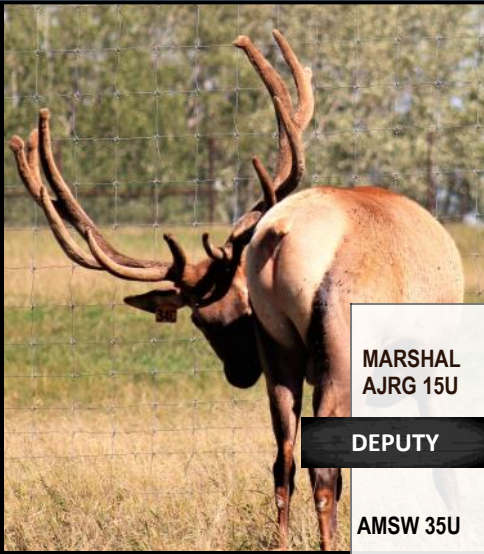

DEPUTY AMSW 34C

D.O.B. MAY 30, 2015

PROV. REG TAG# AMSW 34C