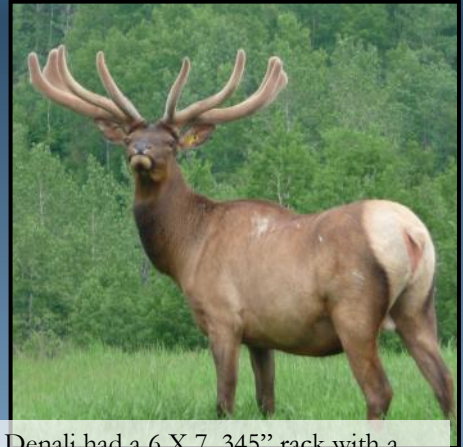

nice out cross for our herd and it is a pleasure to have a walking bull looking too measure up to Good Old Prospect. We look forward to watching the Caliber cross Prospect offspring as they grow. His Sire Longitude won both Typical and Non-Typical back to back at Alberta EXPO with an official score of 498 2/8" and was 507" on his head. Caliber's DAM is a son of Cobra who scored 517" at 6 years of age. Cobra's son, Levi Scored 560" and is the sire of AGPE 430X which is Caliber's Dam. The Grand DAM is by Raisin Bread who was a 7x7 and had great style. On the sire's side, Longitude's sire is Raisin Bread and his dam is by Reed. Check www.biggestracks.com for update 2017 scores.

BLESSED ASAU707	SHEIK ASAU306	IGOR
	A.H. PEPSI ASAU307	JEWEL ASAU40J
ADRV 1X	ADUN 5J	KING
	ADRV20S	PRINCESS ASAU39J
		AKEF23
		ASIM308
		ADRV67L
		ADRV107M

Captain is a Blessed 2 year old that we are very excited about with his width and style. On his dams side he has 4 generations of big wide typical frame and his sire, Blessed at 8 years old, was 583 5/8" and won 1st in the 2016 Alberta Elk Expo in the mature Non-Typical class. He scored 594" on his head!

AMSR 11M	ELDORADO AMSR 64J	HARLEY TKLE22
		AMSR 28
AMSR 63		AYUK 2
		AMSR 22
ADAG 41M	HUMMER ADAG 15J	TARINGA
		ABEG 384
ADAG 1K		MAN-O-WAR
		TSHN 30

Denali had a 6 X 7, 345" rack with a 46" inside spread at 3 years old and scored 381 5/8" Aug 3rd, 2016 with his 4 year old rack on his head. This year he is 415" and measuring 48" inside.