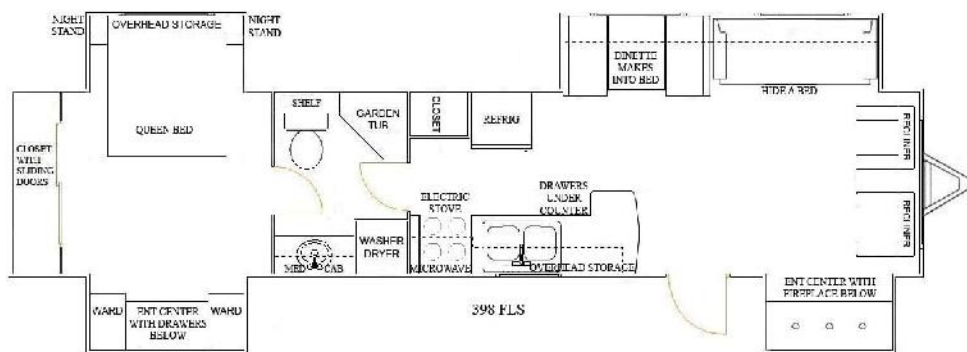

398 BR2DS

398 BR2DS Travel Trailer Specifications

Gross vehicle weight rating	13500
Dry hitch weight	1700
Unloaded vehicle weight	9400
Cargo carrying capacity	4100
Exterior length	44'
Exterior width	8'
Exterior height	11'
Fresh water system	42
Gray water holding tank	38
Black water holding tank	38
Refrigerator	6'
Propane tank LPG	15 gal