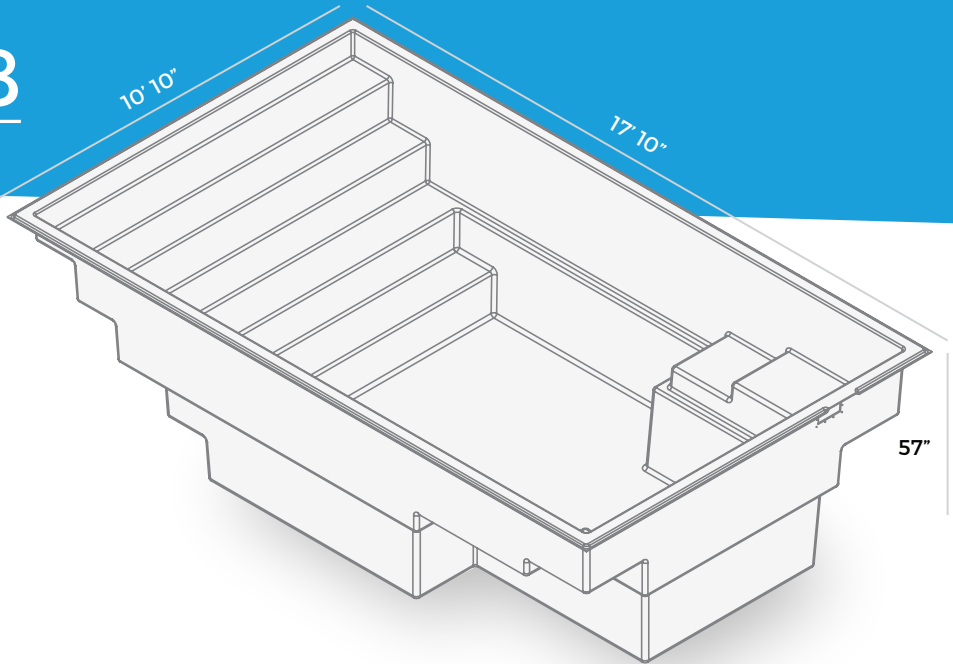

# NAUTIKA 1118

Our basic pool is delivered in brilliant white, and is also available in grey or blue.

**INCLUDED:**

Skimmer / Return / Drain

AREA	<b>156 SF</b>
WEIGHT	<b>1000 POUNDS</b>
PERIMETER	<b>52 LINEAR FOOT</b>
VOLUME	<b>539 CUBIC FOOT</b> <b>4042 US GALLONS</b> <b>3363 IMP. GALLONS</b> <b>15 298 LITRES</b>