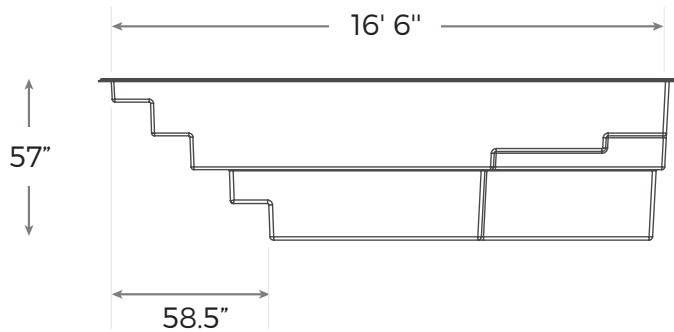

# NAUTIKA 1118

Our basic pool is delivered in brilliant white, and is also available in grey or blue.

**INCLUDED:**

Skimmer / Return / Drain

AREA	<b>156 SF</b>
WEIGHT	<b>1000 POUNDS</b>
PERIMETER	<b>52 LINEAR FOOT</b>
VOLUME	<b>539 CUBIC FOOT</b> <b>4042 US GALLONS</b> <b>3363 IMP. GALLONS</b> <b>15 298 LITRES</b>