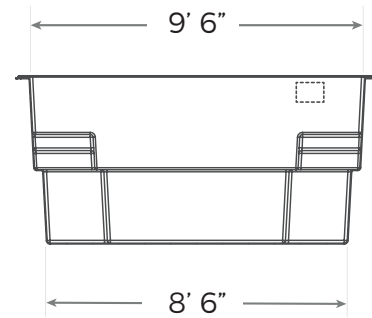

# NAUTIKA 1118

Our basic pool is delivered in brilliant white, and is also available in grey or blue.

**INCLUDED:**

Skimmer / Return / Drain

AREA	<b>156 SF</b>
WEIGHT	<b>1000 POUNDS</b>
PERIMETER	<b>52 LINEAR FOOT</b>
VOLUME	<b>539 CUBIC FOOT</b> <b>4042 US GALLONS</b> <b>3363 IMP. GALLONS</b> <b>15 298 LITRES</b>