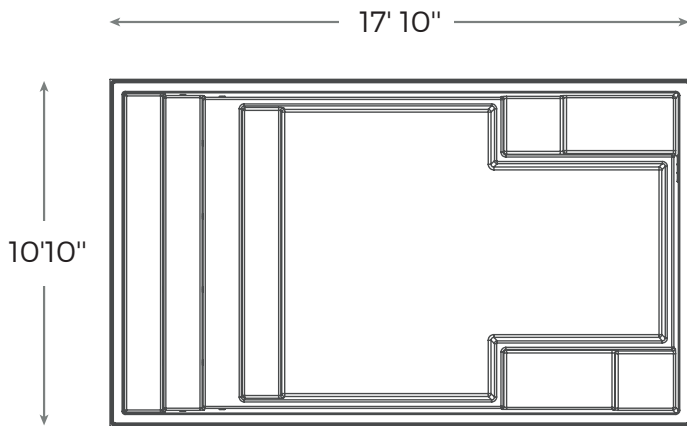

# NAUTIKA 1118

Our basic pool is delivered in brilliant white, and is also available in grey or blue.

**INCLUDED:**

Skimmer / Return / Drain

AREA	<b>156 SF</b>
WEIGHT	<b>1000 POUNDS</b>
PERIMETER	<b>52 LINEAR FOOT</b>
VOLUME	<b>539 CUBIC FOOT</b> <b>4042 US GALLONS</b> <b>3363 IMP. GALLONS</b> <b>15 298 LITRES</b>