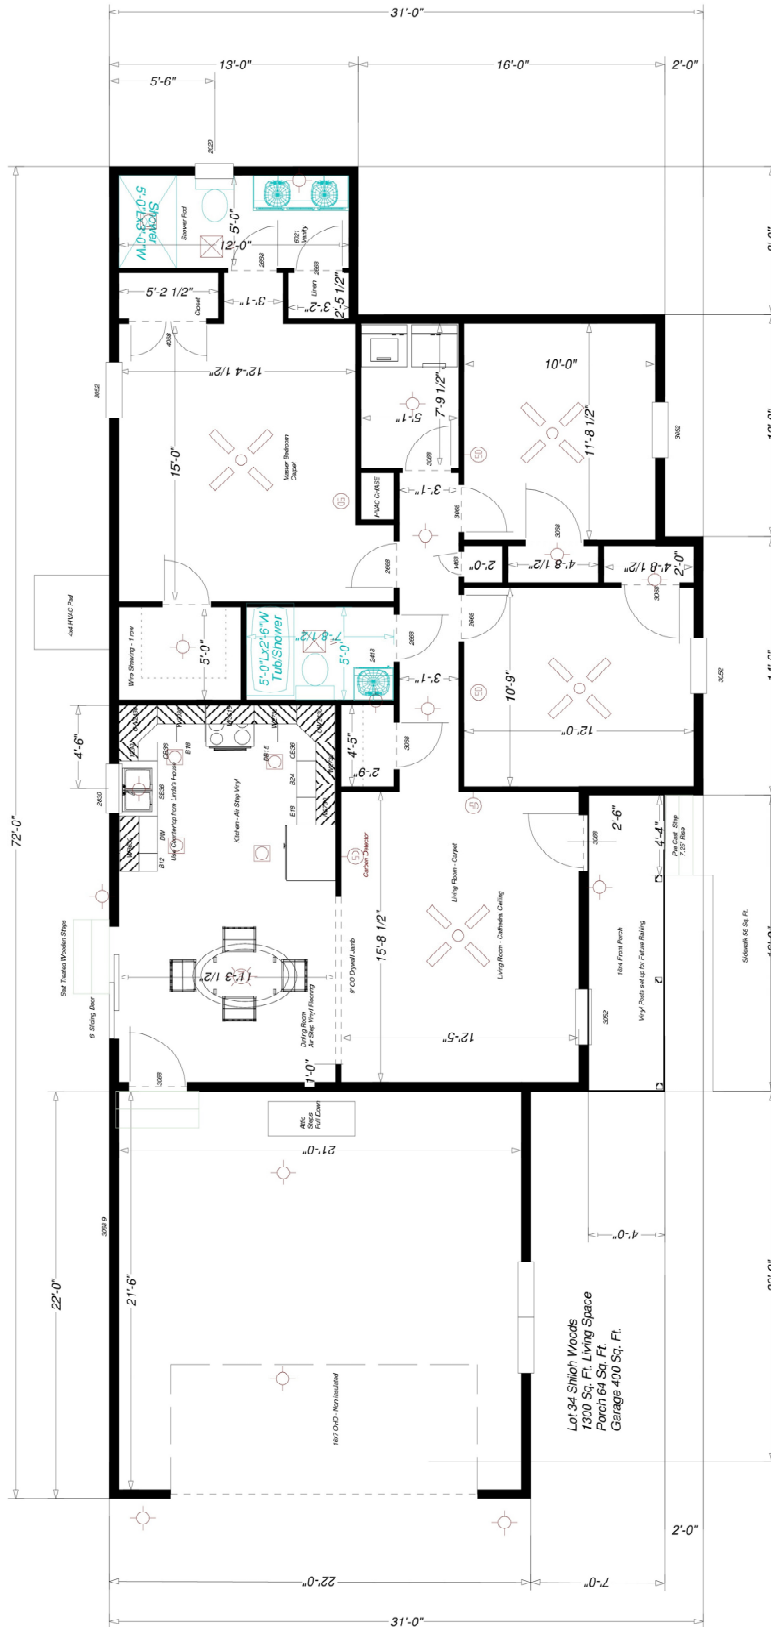

The Gabe #153

1300 Sq. Ft.

JBSBuildsForLess.com