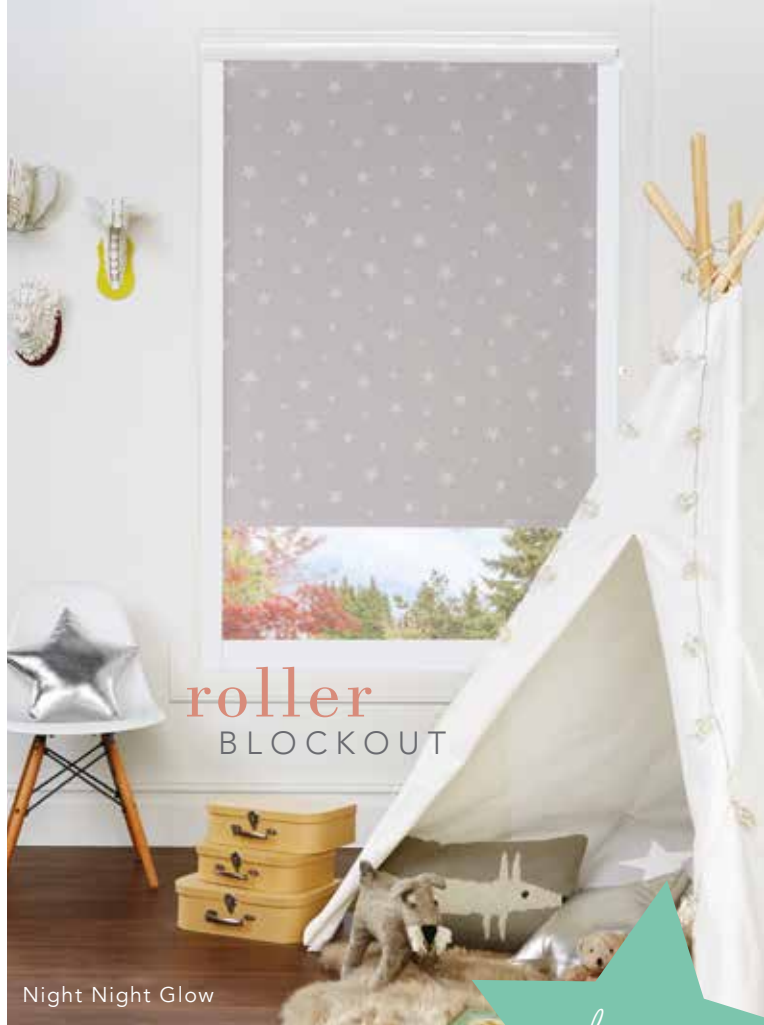

roller
BLOCKOUT

Night Night Glow

glow in
the dark