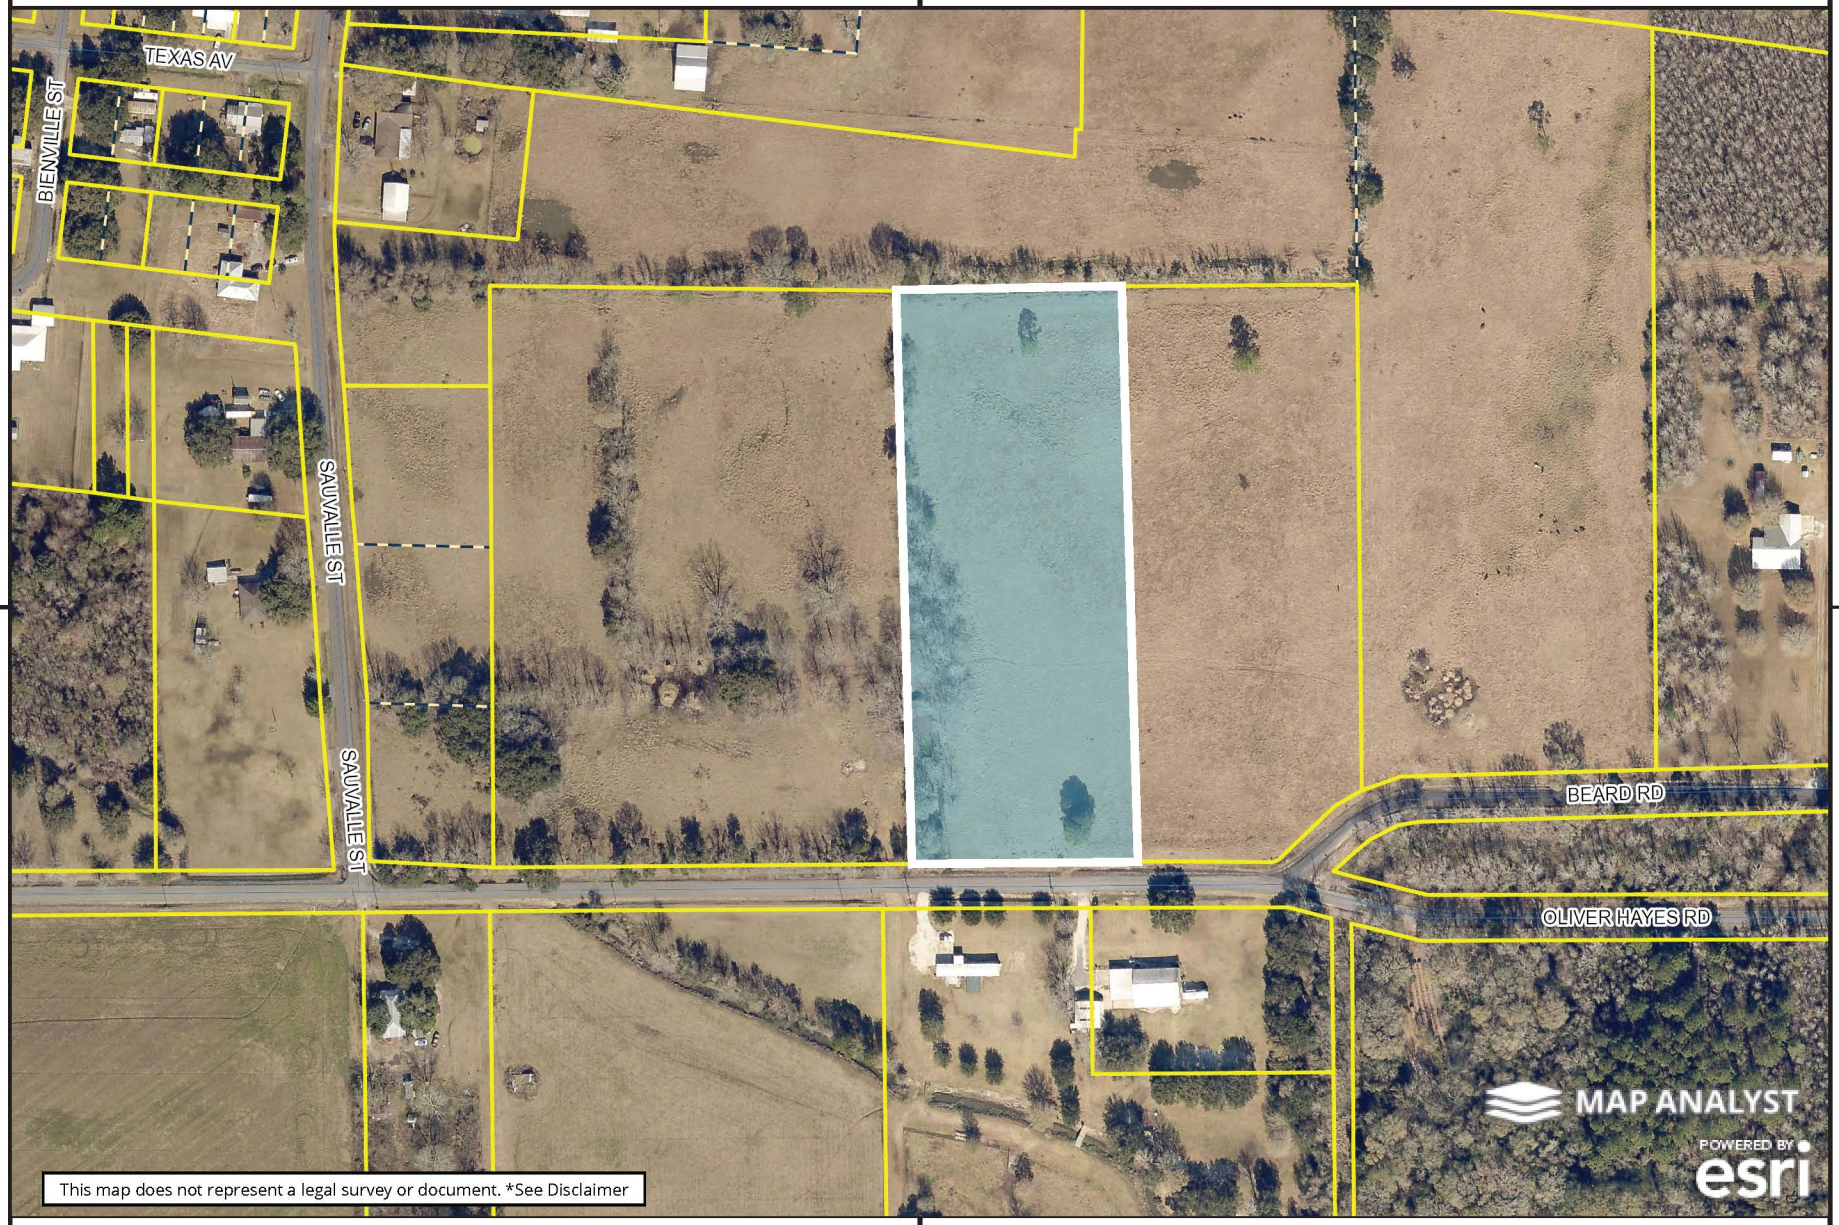

5 +/- Acres Oliver Hayes Road Hayes LA_Kirt J. Guidry Real Estate

-92.91739975
30.10760737

-92.91361532
30.10760737

-92.90983089
30.10760737

-92.91739975
30.10543316

-92.90983089
30.10543316

This map does not represent a legal survey or document. *See Disclaimer

-92.91739975
30.10325896

-92.91361532
30.10325896

-92.90983089
30.10325896