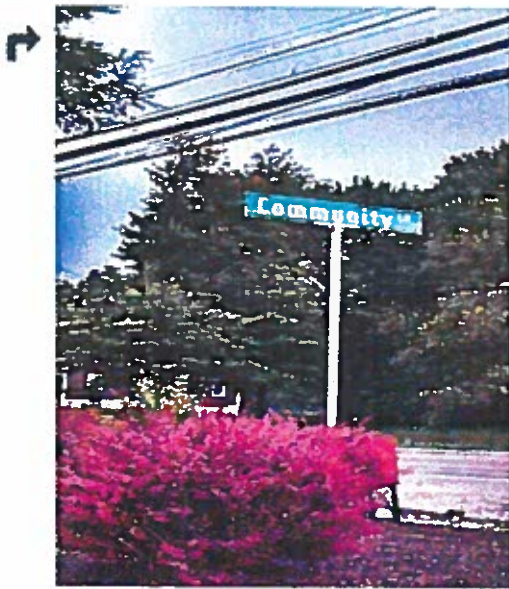

## Directions to The HUB Community Center from Copley Road - Freeway Exit 131 / OH-162

*Head East on OH-162 toward Copley  
Circle*

*At the light - Turn left onto S.  
Cleveland-Massillon Road*

*You will cross railroad tracks and the  
**HUB driveway will be right past  
Copley Auto Collision Center (1230  
S. Cleveland -Massillon Lane - on  
Community Lane***

6. Turn left onto **Community Lane** 0.4 Mi

- *Community Lane is just past Copley Auto Collision Center* 4.3 Mi Total
- *If you reach Commerce Dr. you've gone about 0.2 miles too far*

8. 3676 COMMUNITY LANE, SUITE 100. Copley OH  
44321

# Directions to The HUB Community Center from the Montrose Area / Akron From OH-18 / W. Market Street

5. Turn left onto S Cleveland Massillon Rd **2.2 Mi**

*3.9 Mi Total*

- S Cleveland Massillon Rd is 0.3 miles past Fairlawn Service Dr
- Circle K is on the left
- If you are on Medina Rd and reach Brookmont Rd you've gone about 0.1 miles too far

#### **DIRECTIONS FROM CLEVELAND-MASSILLON ROAD EXIT OFF 77**

**MAKE A LEFT TURN AT THE LIGHT**

**STAY ON S. CLEVELAND-MASSILLON ROAD**

**YOU WILL PASS RIDGEWOOD, MANNING TREE AND , COMMERCE BEFORE  
COMING TO COMMUNITY LANE.**